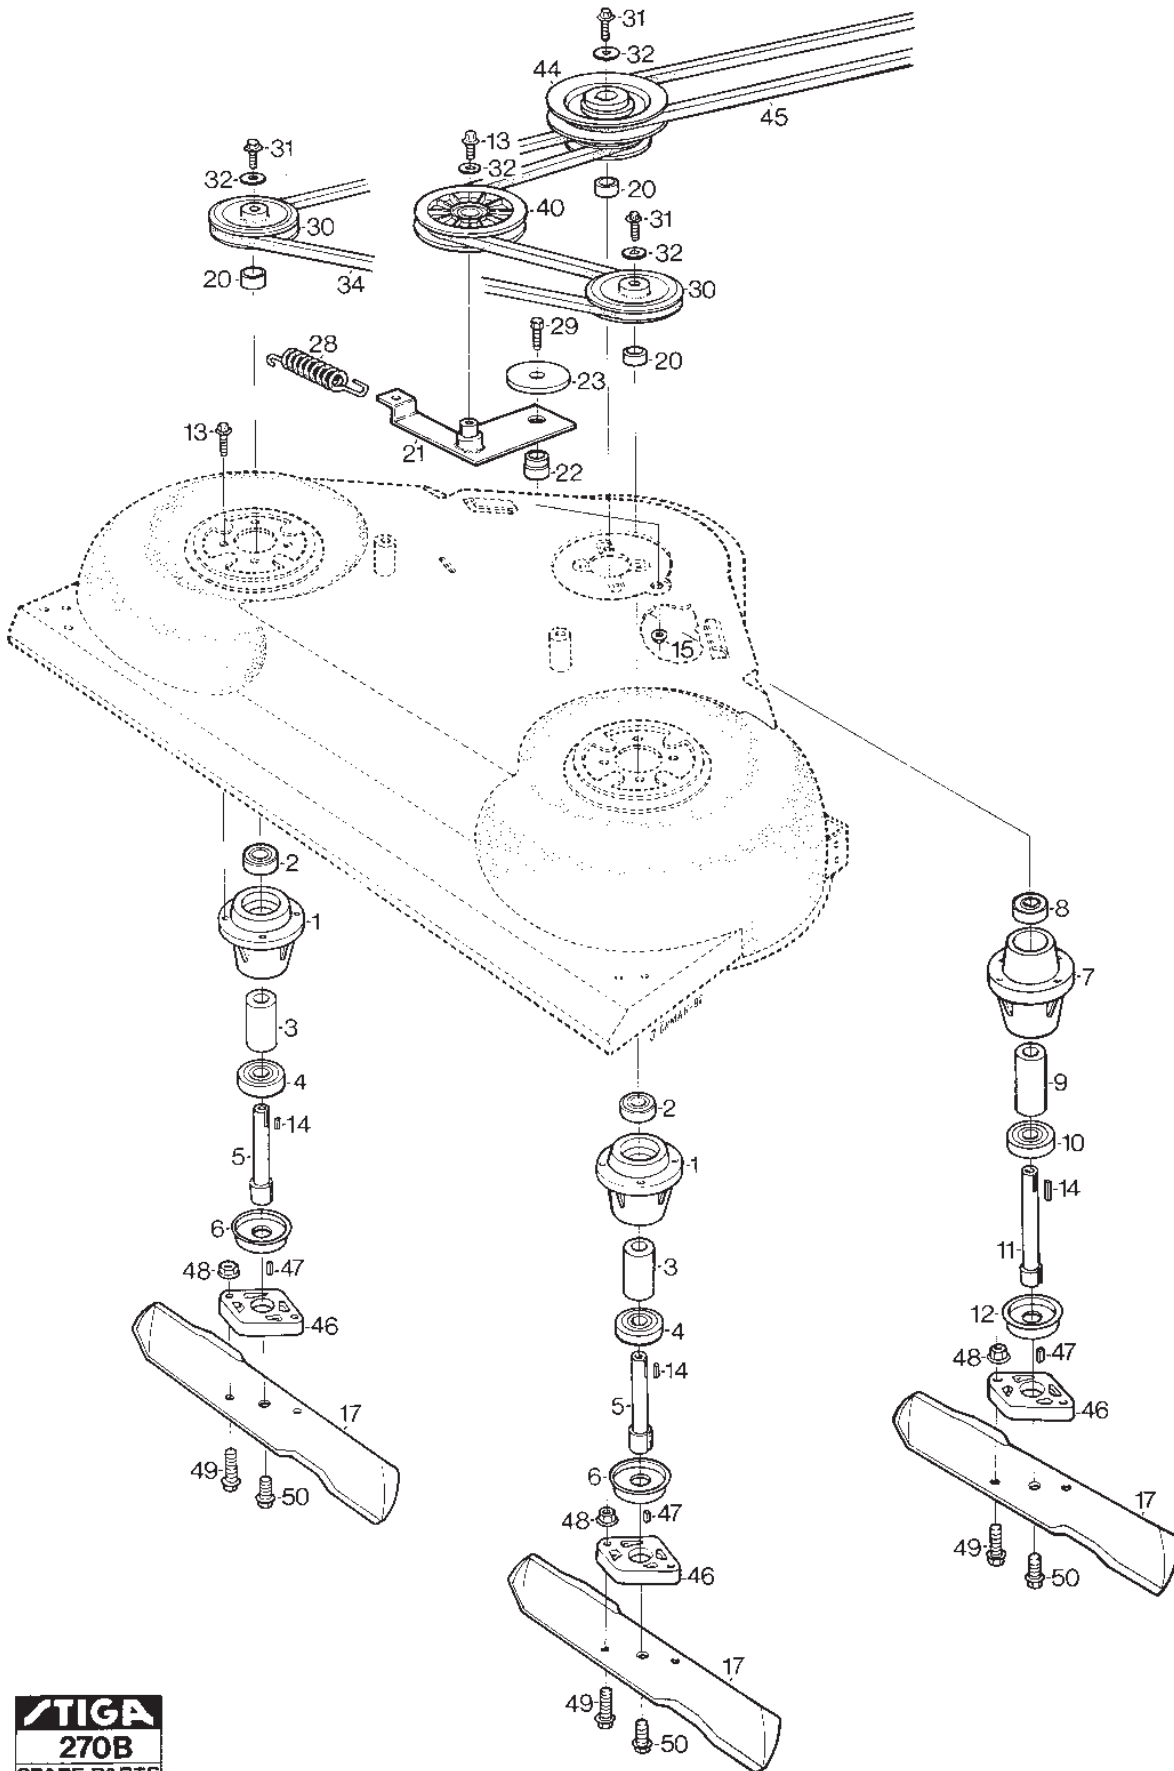

STIGA
270B
SPARE PARTS

Utgåva Issue 36 - 2014		Knivar Mower Deck 100M Blades			
Pos. Fig.	Antal Q.ty	Art nr Part No	Benämning	Description	Anmärkning Notes
0	1	13-2918-12	Klippaggregat kpl	Mower deck assy	
0	1	13-2918-13	Klippaggregat kpl	Mower deck assy	
0	1	13-2918-13	Klippaggregat kpl	Mower deck assy	
	1	13-2918-16	Klippaggregat kpl	Mowing unit assy	
0	1	13-2920-13	Klippaggregat kpl	Mowing unit assy	ANSI
	1	13-2920-16	Klippaggregat kpl	Mowing unit assy	ANSI
3	1	1134-0051-05	Distans	Spacer	
9	1	1134-0051-06	Distans	Spacer	
20	3	1134-0051-11	Distans	Spacer	
14	3	1134-0323-00	Plattkil	Key	
47	3	1134-0323-00	Plattkil	Key	
21	1	1134-0325-02	Spännarm	Tensioning Arm	
11	1	1134-0397-04	Knivaxel	Blade Shaft	
5	1	1134-0397-05	Knivaxel	Blade Shaft	
6	1	1134-0400-01	Bricka	Washer	
12	1	1134-0400-01	Bricka	Washer	
30	2	1134-1285-01	Remskiva	Belt Pulley	
46	3	1134-2082-01	Knivfäste	Blade Holder	
28	1	1134-2413-01	Fjäder	Spring	
22	1	1134-2429-01	Distans	Spacer	
44	1	1134-2430-01	Remskiva	Belt Pulley	
1	2	1134-2476-01	Lagerbox Kpl. Mulcheraggr	Bearing Box Assy.	
7	1	1134-2477-01	Lagerbox Kpl. Mulcheraggr	Bearing Box Assy.	
40	1	1134-3053-01	Spännrulle	Tension Roller	
46	1	1134-9000-01	Knivfäste	Blade Holder	
17	1	1134-9002-01	Mulcherkniv	Mulching Blade	
34	1	1134-9006-01	Kilrem	V-Belt	= 9585-0108-00
45	1	1134-9015-01	Kilrem	V-Belt	= 9585-0061-00
2	1	9549-0019-00	Kullager	Ball Bearing	
8	1	9549-0019-00	Kullager	Ball Bearing	
4	1	9549-0020-00	Kullager	Ball Bearing	
10	1	9549-0020-00	Kullager	Ball Bearing	
32	4	9699-0056-02	Bricka	Washer	
23	1	9699-0109-02	Bricka	Washer	
15	1	9739-0831-22	Mutter	Nut	
48	6	9739-0831-22	Mutter	Nut	
13	13	9942-0816-16	Skruv	Screw	
31	3	9958-0820-16	Skruv	Screw	
49	6	9959-0830-16	Skruv	Screw	
50	3	9991-1024-19	Skruv	Screw	
29	1	9997-0830-16	Skruv	Screw