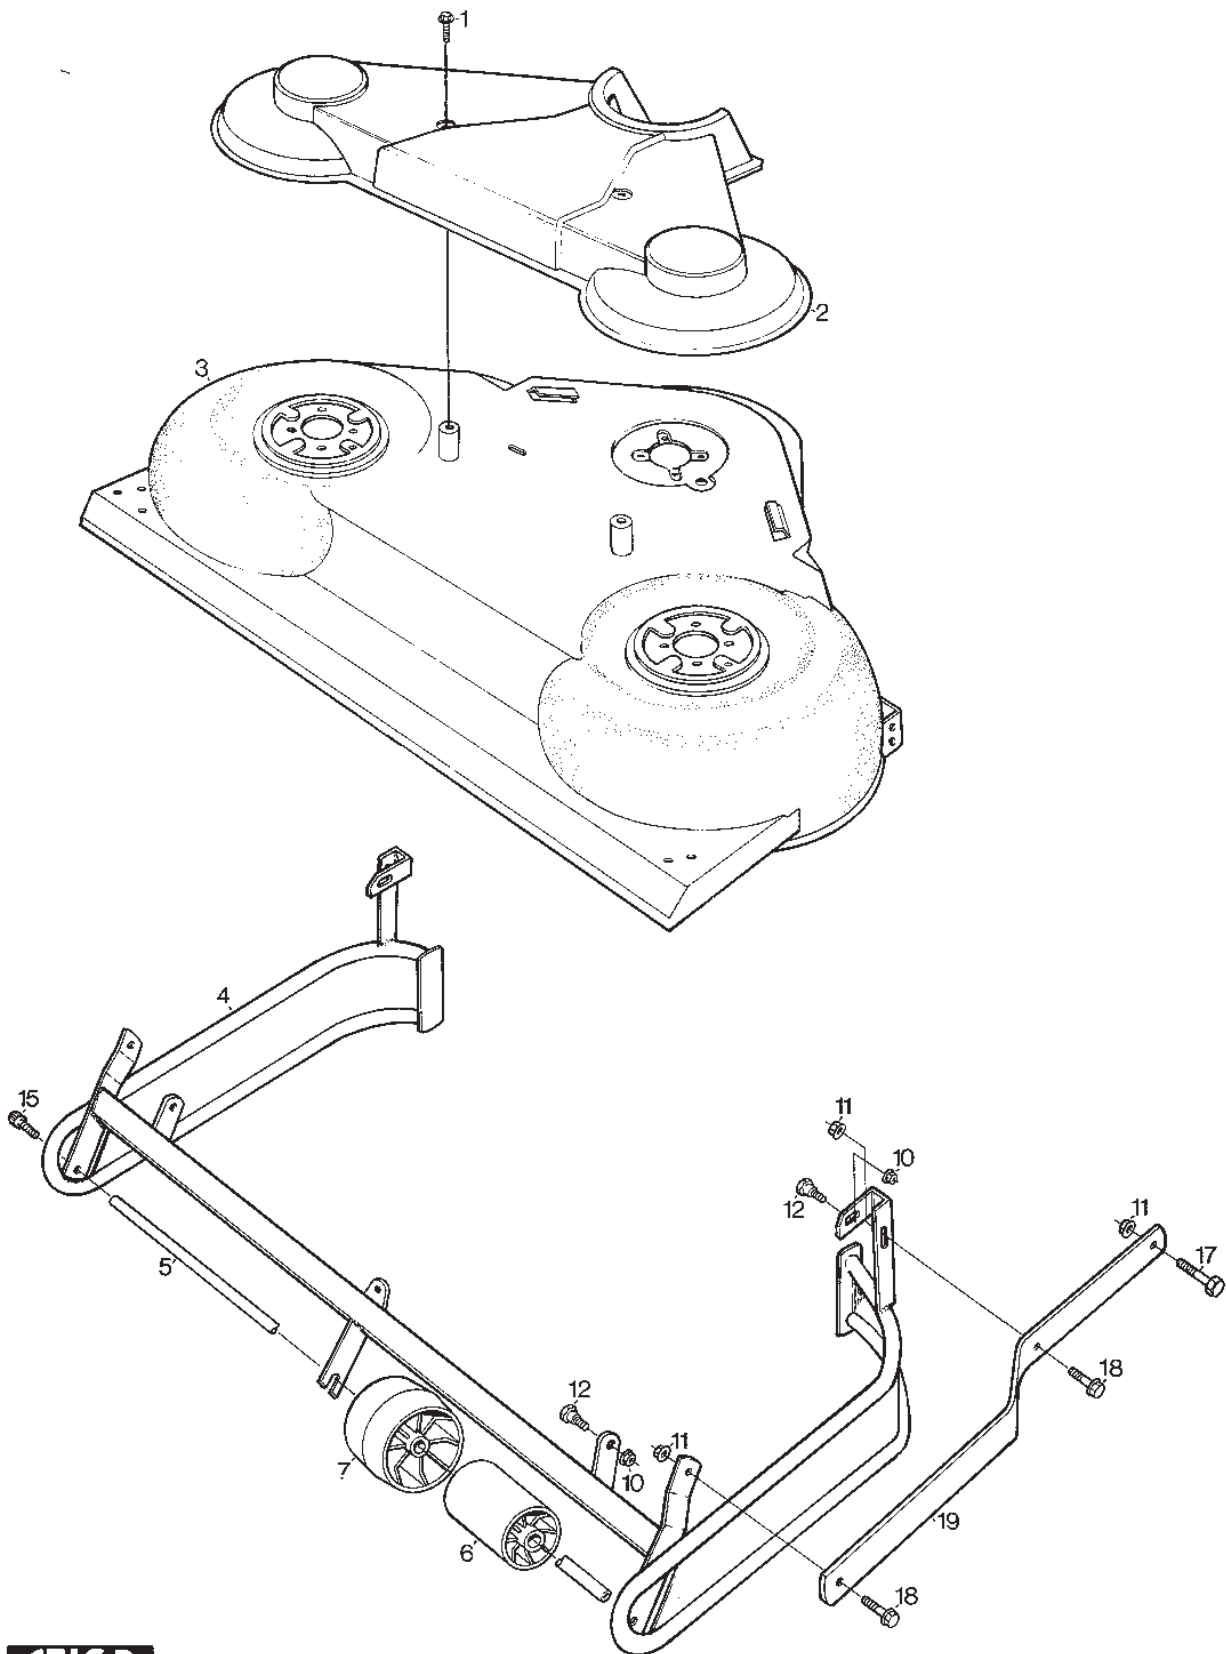

# **PARK 100M**

**13-2918-13 - Season 1992**

- Use GLOBAL GARDEN PRODUCT Genuine Spare Parts specified in the parts list for repair and/or replacement.
  - The contents described in the parts list may change due to improvement.
  - The drawings of the spare parts are only indicative and might not represent the part in question exactly.
  - The indications "right" - "left" - "front" - "rear" refer to the position of the operator when using the machine.
- When placing orders of parts for repair and/or replacement, make sure that the illustrated parts list is the one applying to the machine's year of manufacture, as shown on the identification plate attached to the machine.

[www.stiga.com](http://www.stiga.com)

Utgåva Issue 36 - 2014		Mower Deck 100M Frame			
Pos. Fig.	Antal Q.ty	Art nr Part No	Benämning	Description	Anmärkning Notes
		Ram			
0	1	13-2918-12	Klippaggregat kpl	Mower deck assy	
0	1	13-2918-13	Klippaggregat kpl	Mower deck assy	
12	4	1134-0240-00	Skruv	Screw	
5	1	1134-0304-04	Axel F Stödrullar	Shaft	
3	1	1134-2393-01	Kåpa Kpl. 1-00 L 01B	Chassie	
19	2	1134-2401-01	Fäststag 15	Attachment Rod	
7	2	1134-2405-01	Stödhjul	Casing Wheel	
6	10	1134-2406-01	Rulle 5-01	Guard Roller	
2	1	1134-2423-01	Transmissionskåpa	Transmission Cover	
4	1	1134-2658-03	Ram Kpl.	Frame-Cutter Deck	
10	4	9739-0831-22	Mutter	Nut	
11	5	9739-1031-22	Mutter	Nut	
15	2	9935-1020-16	Skruv	Screw	
1	2	9942-0816-16	Skruv	Screw	
18	4	9959-1025-16	Skruv	Screw	
17	2	9997-1035-16	Skruv	Screw	