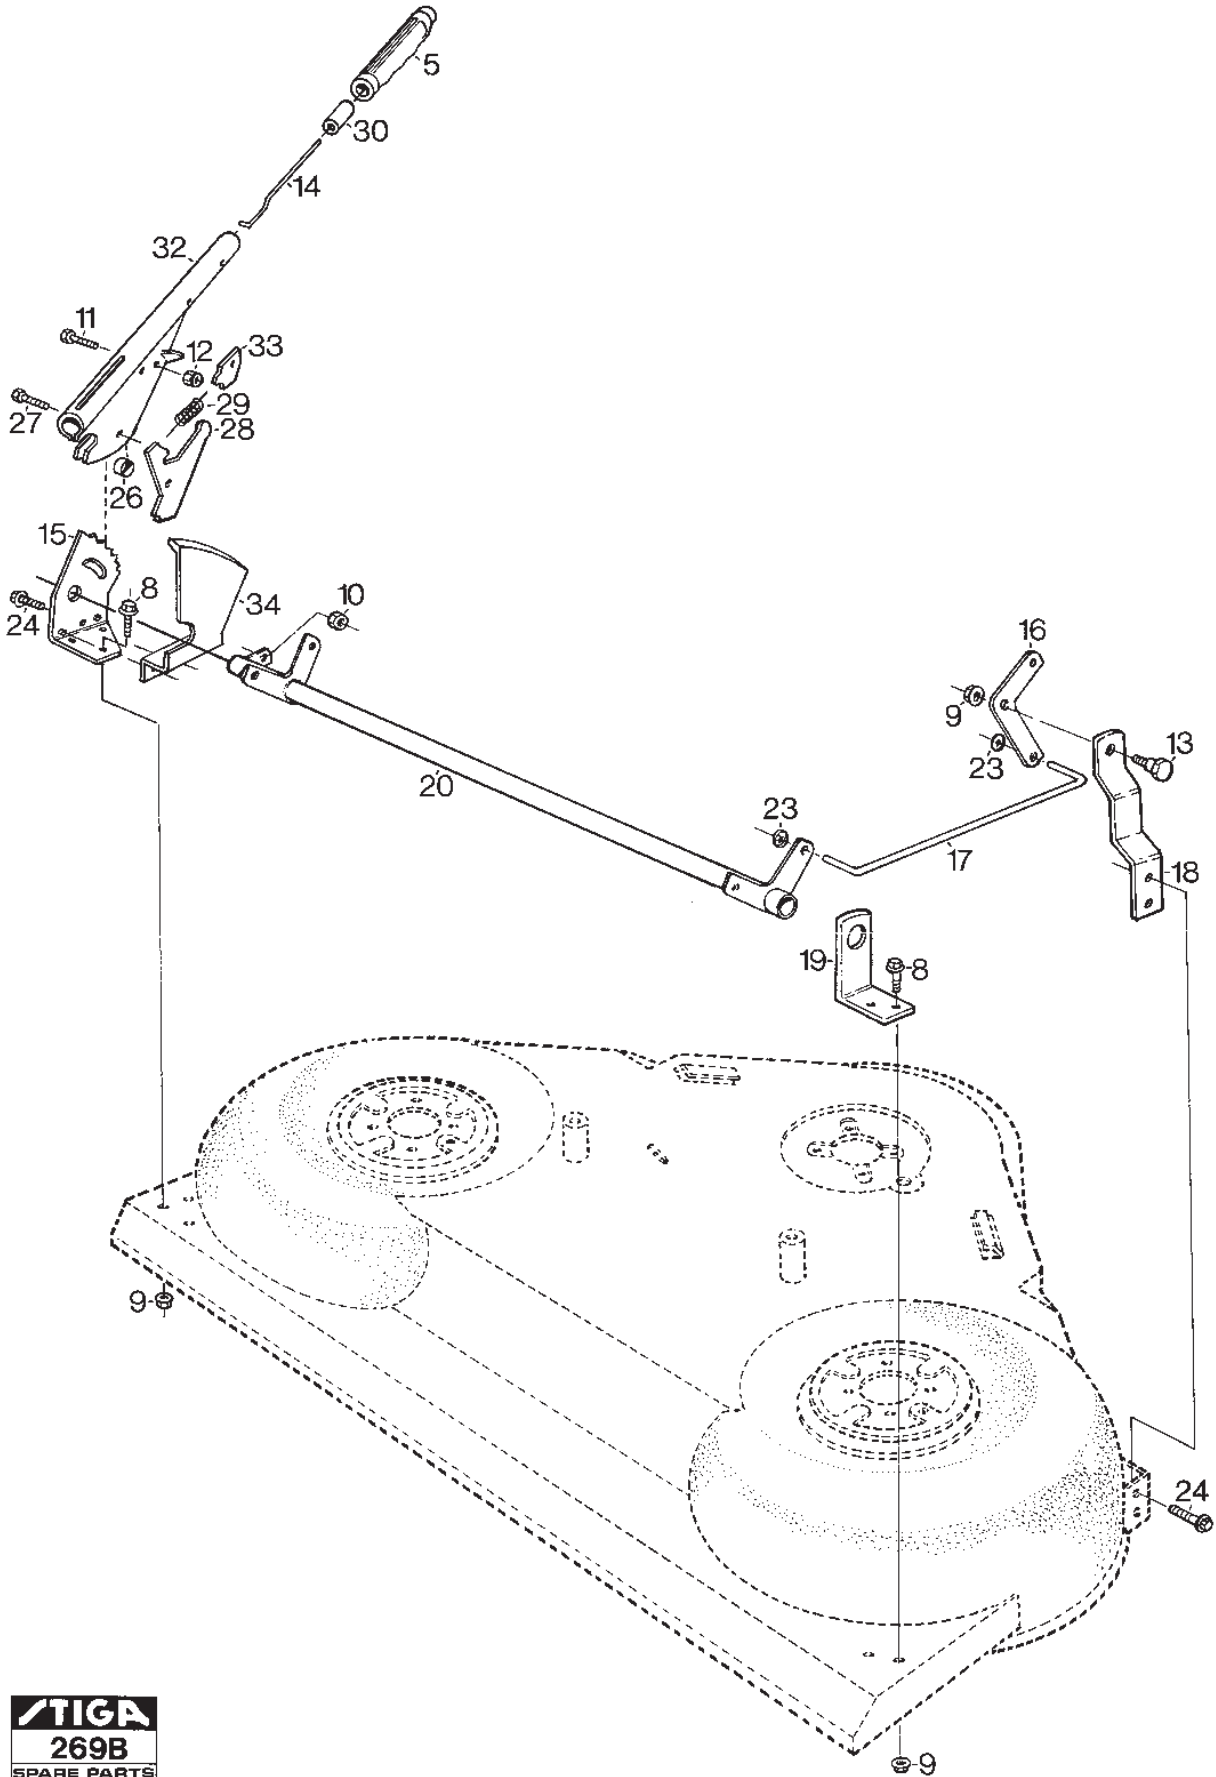

# **PARK 100M**

**13-2918-13 - Season 1992**

- Use GLOBAL GARDEN PRODUCT Genuine Spare Parts specified in the parts list for repair and/or replacement.
  - The contents described in the parts list may change due to improvement.
  - The drawings of the spare parts are only indicative and might not represent the part in question exactly.
  - The indications "right" - "left" - "front" - "rear" refer to the position of the operator when using the machine.
- When placing orders of parts for repair and/or replacement, make sure that the illustrated parts list is the one applying to the machine's year of manufacture, as shown on the identification plate attached to the machine.

[www.stiga.com](http://www.stiga.com)

Utgåva Issue 36 - 2014		Mower Deck 100M Frame			
Pos. Fig.	Antal Q.ty	Art nr Part No	Benämning	Description	Anmärkning Notes
		Ram			
0	1	13-2918-12	Klippaggregat kpl	Mower deck assy	
0	1	13-2918-13	Klippaggregat kpl	Mower deck assy	
12	4	1134-0240-00	Skruv	Screw	
5	1	1134-0304-04	Axel F Stödrullar	Shaft	
3	1	1134-2393-01	Kåpa Kpl. 1-00 L 01B	Chassie	
19	2	1134-2401-01	Fäststag 15	Attachment Rod	
7	2	1134-2405-01	Stödhjul	Casing Wheel	
6	10	1134-2406-01	Rulle 5-01	Guard Roller	
2	1	1134-2423-01	Transmissionskåpa	Transmission Cover	
4	1	1134-2658-03	Ram Kpl.	Frame-Cutter Deck	
10	4	9739-0831-22	Mutter	Nut	
11	5	9739-1031-22	Mutter	Nut	
15	2	9935-1020-16	Skruv	Screw	
1	2	9942-0816-16	Skruv	Screw	
18	4	9959-1025-16	Skruv	Screw	
17	2	9997-1035-16	Skruv	Screw	