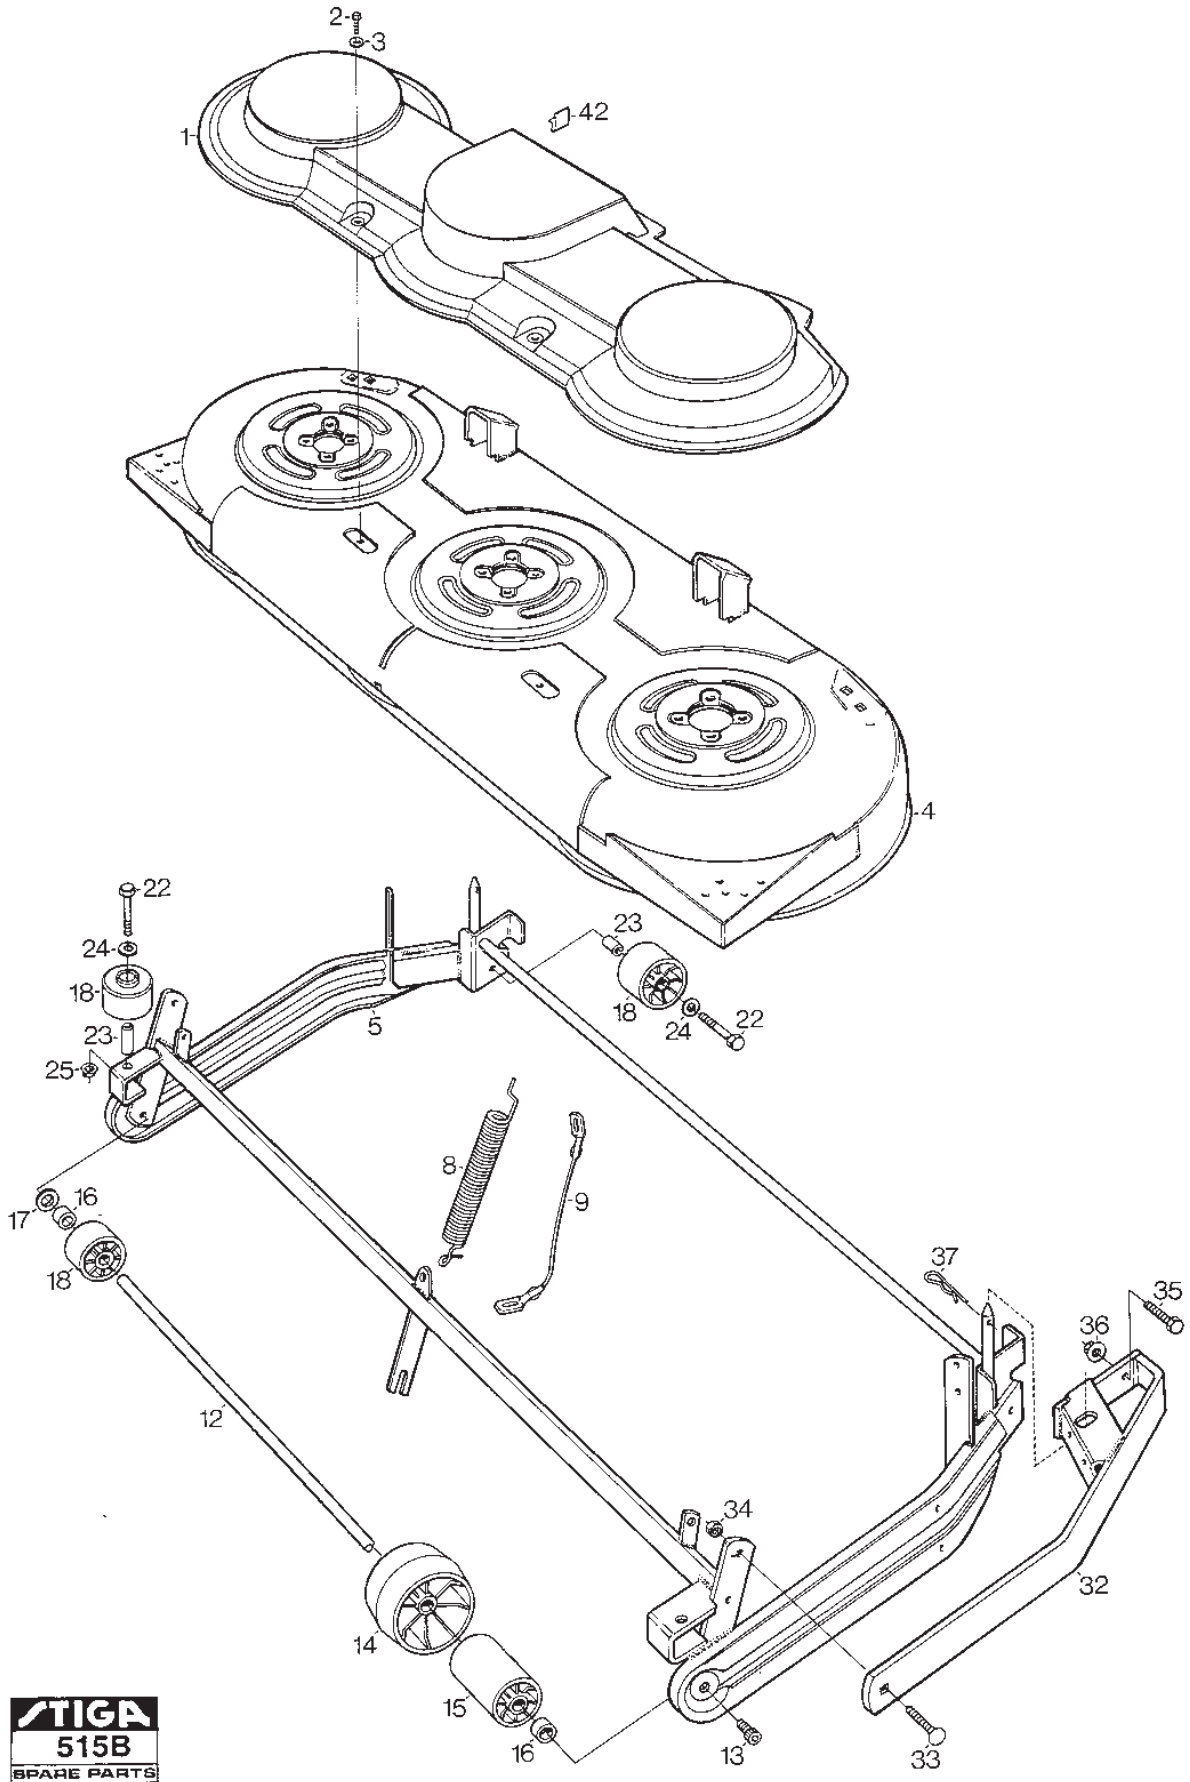

Utgåva Issue 48 - 2014		Mower Deck 121M Frame			
Pos. Fig.	Antal Quantity	Art nr Part No	Benämning	Description	Anmärkning Notes
		Ram			
1	1	1134-3678-01	Transmissionskapa5-01	Transmission Cover (Black)	
1	1	1134-3678-02	Transmissionskapa7-14	Transmission Cover (Grey)	
2	2	9997-0620-16	Skruv	Screw	
3	2	9699-0100-02	Bricka	Flat washer	
4	1	1134-3681-01	Klippdäck	Cutting Deck	
5	1	1134-3433-01	Ram Kpl.	Frame-Mower Deck	
8	1	1134-2535-01	Fjäder	Spring	
9	1	1134-2314-02	Wire	Lift Cable	
12	1	1134-0304-06	Axel F Stödrullar	Shaft	
13	2	9935-1020-16	Skruv	Screw	
14	3	1134-2405-01	Stödhjul	Casing Wheel	
15	11	1134-2406-01	Rulle	Guard Roller	
16	3	1134-3047-01	Distans	Spacer	
17	1	9699-0104-02	Bricka	Washer	
18	5	1134-3434-01	Rulle	Roller	
22	4	9997-1060-12	Skruv	Screw	
23	4	1134-0041-04	Bussning	Bushing	
24	4	9699-0030-02	Bricka	Washer	
25	2	9739-1031-22	Mutter	Nut	
32	2	1134-3424-01	Aggregatfäste Kpl 5-01 04	Attaching Bar	
33	2	9898-1035-16	Skruv	Screw	
34	2	9712-1031-02	Lasmutter	Nut	
34	2	9747-1031-02	Mutter I Lasmutter	Nut	
35	2	9997-1035-16	Skruv	Screw	
36	2	9739-1031-22	Mutter	Nut	
37	2	9598-0003-02	Harnålssprint (Hns 4 Dubbel)	Spring Pin	
42	3	1134-3632-01	Remstyrning	Belt Guide	
98	1	9402-3124-00	Dekal	Label	Ej ill/not ill.
99	1	9402-3203-00	Dekal	Warning Label W.Symbols	Ej ill/not ill.