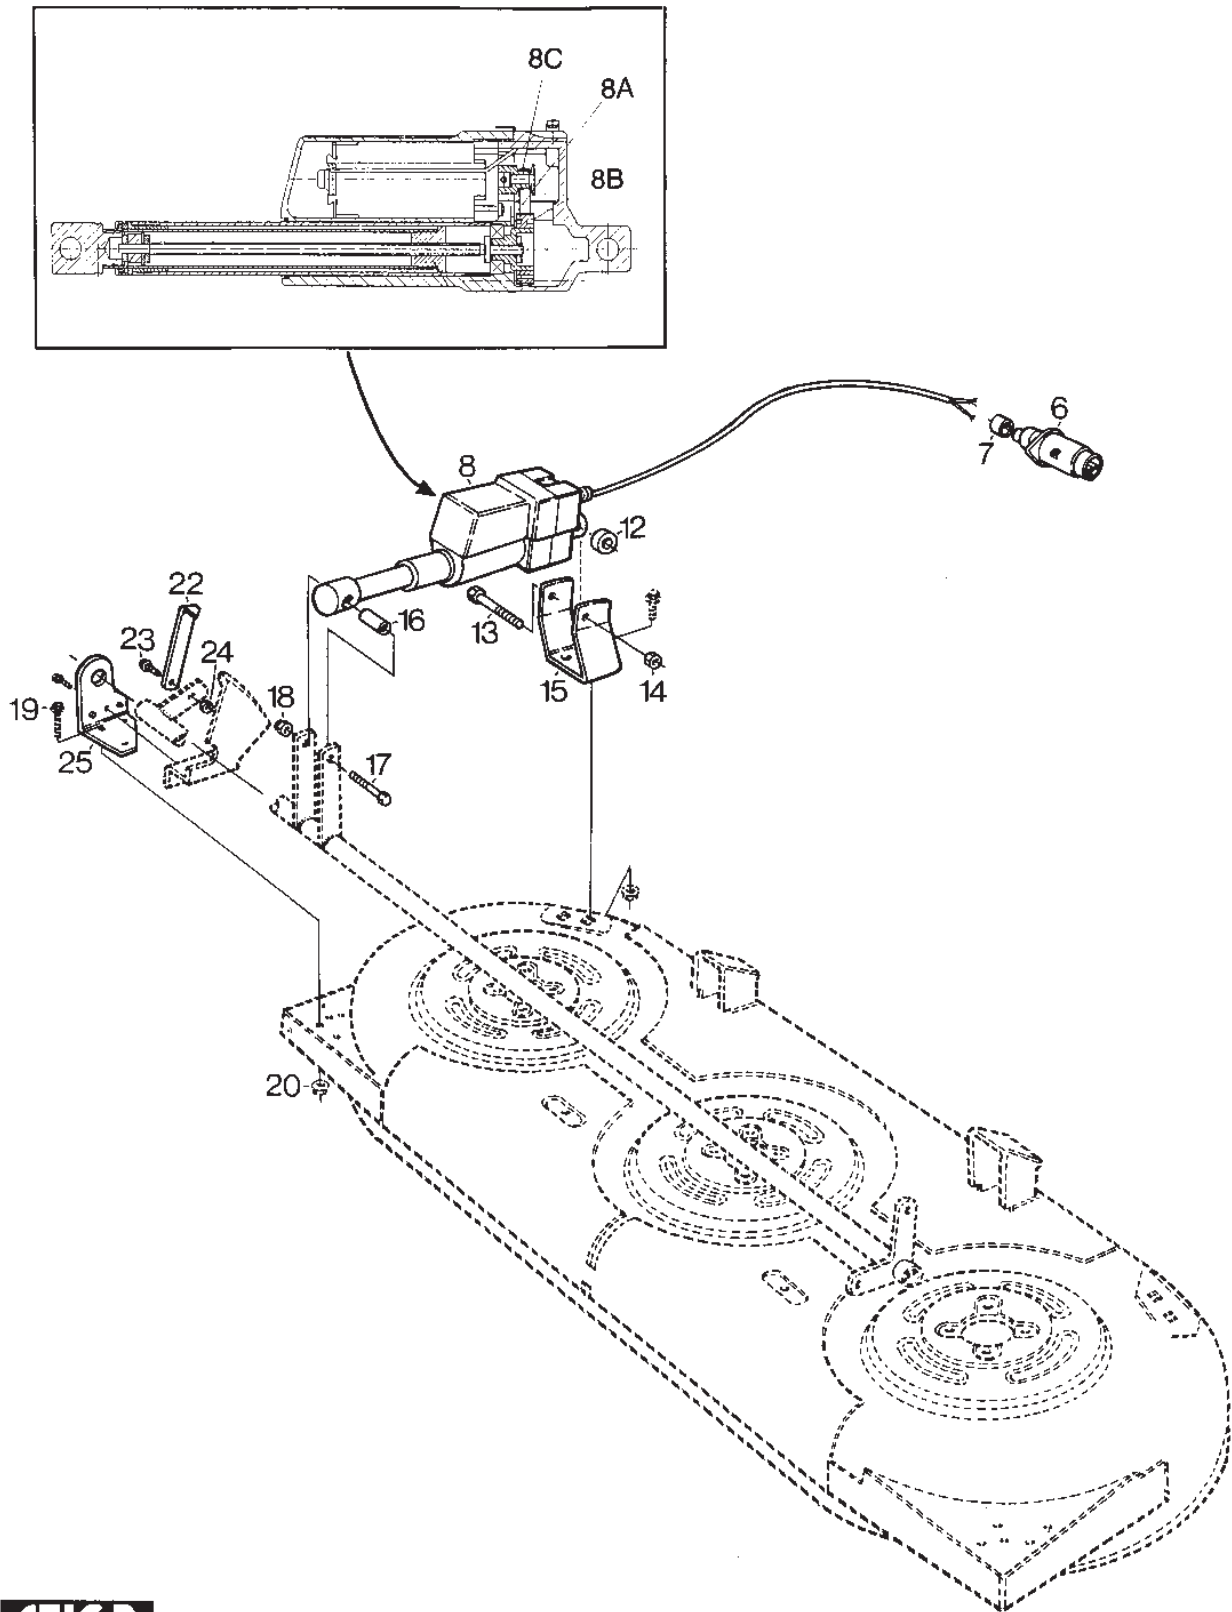

# **PARK 121M**

**13-2921-22 - Season 1999**

- Use GLOBAL GARDEN PRODUCT Genuine Spare Parts specified in the parts list for repair and/or replacement.
  - The contents described in the parts list may change due to improvement.
  - The drawings of the spare parts are only indicative and might not represent the part in question exactly.
  - The indications "right" - "left" - "front" - "rear" refer to the position of the operator when using the machine.
- When placing orders of parts for repair and/or replacement, make sure that the illustrated parts list is the one applying to the machine's year of manufacture, as shown on the identification plate attached to the machine.

Utgåva Issue 48 - 2014		El Reglage Mower Deck 121M Electric Control			
Pos. Fig.	Antal Quantity	Art nr Part No	Benämning	Description	Anmärkning Notes
6	1	1134-3352-01	Kontakt, Handel	Male Terminal	
7	1	1134-2849-02	Slang	Rubber Hose (30 Mm)	
8	1	1134-3326-01	Ställdon	Electric lifter	
8	1	1139-0001-01	Kuggrem	Toothed Belt	
8	1	1139-0002-01	Tandhjul	Toothed Pulley	
8	1	1139-0003-01	Motortandhjul	Motor Toorhed Pulley	
12	2	1134-3428-01	Distans	Spacer	
13	1	9997-1270-12	Skruv	Screw	
14	1	9747-1231-02	Mutter	Nut	
15	1	1134-3619-01	Attachment	Attachment	
16	1	1134-1565-04	Distans	Spacer	
17	1	9997-0850-16	Skruv	Screw	
18	1	9747-0831-02	Mutter   Lasmutter	Nut	
19	3	9959-0820-16	Skruv	Screw	
20	3	9739-0831-22	Mutter	Nut	
22	1	1134-3328-01	Visare	Pointer	
23	1	9959-0816-16	Skruv	Screw	
24	1	9739-0831-22	Mutter	Nut	
25	1	1134-3325-01	Lagringsvinkel	Bearing Angle	