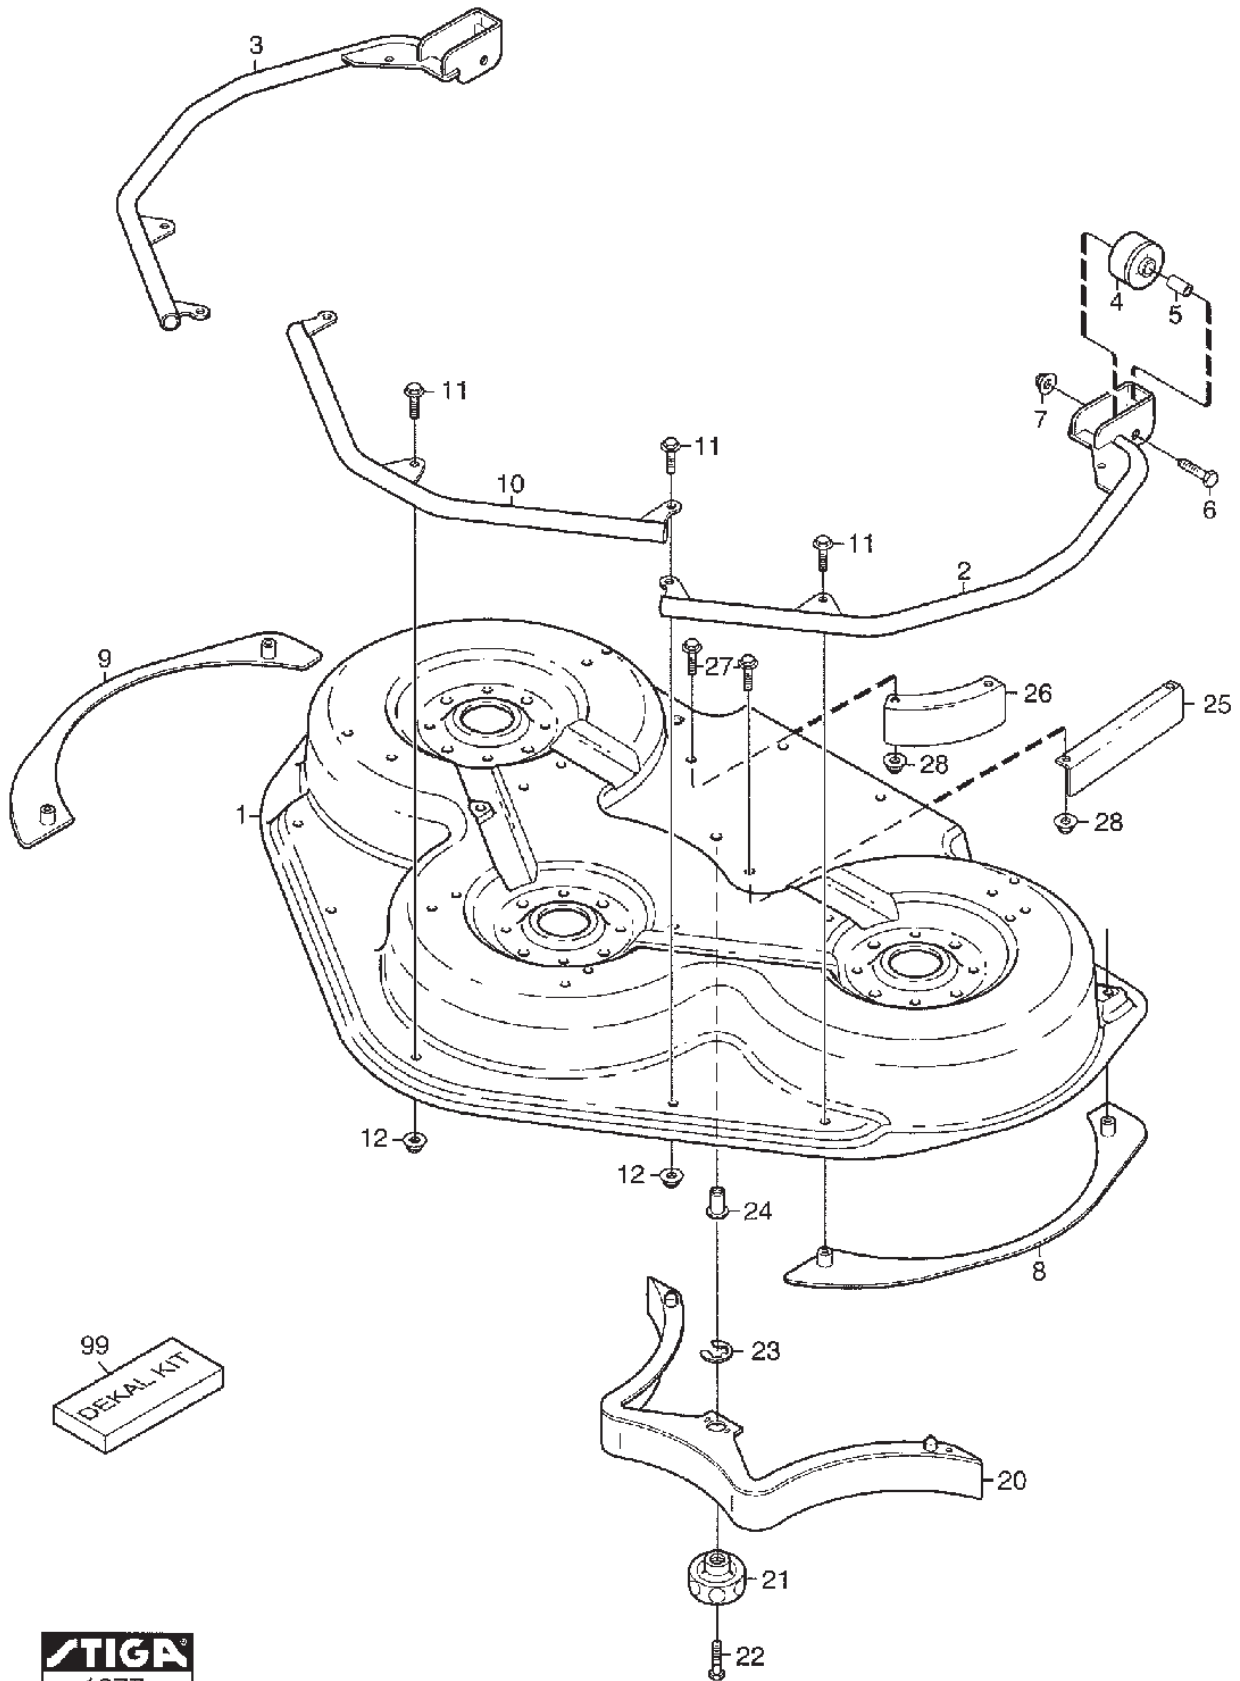

Utgåva Issue 20 - 2015		Kapa Mower Deck 125 Combi Pro Casing			
Pos. Fig.	Antal Q.ty	Art nr Part No	Benämning	Description	Anmärkning Notes
1	1	1134-5332-01	Klippdäck	Casing-Mower Deck Yellow	
2	1	1134-5419-01	Sidoskydd Kpl-Vä (Gul) 1-00 L02	Side Guard-Lh (Yellow) 1-00	
3	1	1134-5419-02	Sidoskydd Kpl-Hö (Gul) 1-00 L02	Side Guard-Rh (Yellow)	
4	2	1134-3434-01	Rulle	Roller	
5	2	1134-0041-04	Bussning	Bushing	
6	2	9997-1060-12	Skruv	Screw	
7	2	9739-1031-22	Mutter	Nut	
8	1	1134-5515-01	Slitskydd Kpl-Vä (Gul) 1-00 F15	Wear Protection-Lh (Yellow) 1-00	
9	1	1134-5515-02	Slitskydd Kpl-Hö (Gul) 1-00 F15	Wear Protection-Rh	
10	1	1134-5425-01	Frontskydd Kpl (Gul) 1-00 L06	Front Protection (Yellow) 1-00	
11	7	9959-0816-16	Skruv	Screw	
12	3	9739-0831-22	Mutter	Nut	
20	1	1134-5409-01	MulticlipPlugg Kpl (Gul) 1-00 L02	Mulch Plug Assy (Yellow)	
20	1	1134-5409-02	Mulcherplugg-Svart (5-01)	Mulch Plug-Black	
20	1	1134-5409-01	MulticlipPlugg Kpl (Gul) 1-00 L02	Mulch Plug Assy (Yellow)	
21	1	1117-3194-01	Lasratt	Knob	
22	1	1134-5559-01	Skruv	Screw	
23	1	9652-0006-04	Segersäkringsäkring Sga10	Circlip	
24	1	080-416-01	Mutter	Nut	
24	1	1134-5595-01	Blindnitmutter	Nut	
24	1	080-416-01	Mutter	Nut	
25	1	1134-5553-01	Ledskena-rak	Guide plate-straight	
25	1	1134-5553-02	Ledskena-Rak (Svart) 5-01	Guide Plate-Straight (Black)	
25	1	1134-5553-01	Ledskena-rak	Guide plate-straight	
26	1	1134-5554-01	Guide plate-curved	Guide plate-curved	
26	1	1134-5554-02	Ledskena Kpl-Böjd (Svart) 5-01	Guide Plate-Curved (Black)	
26	1	1134-5554-01	Guide plate-curved	Guide plate-curved	
27	4	9959-0816-16	Skruv	Screw	
28	4	9739-0831-22	Mutter	Nut	
99	1	1134-5594-01	Dekal	Label