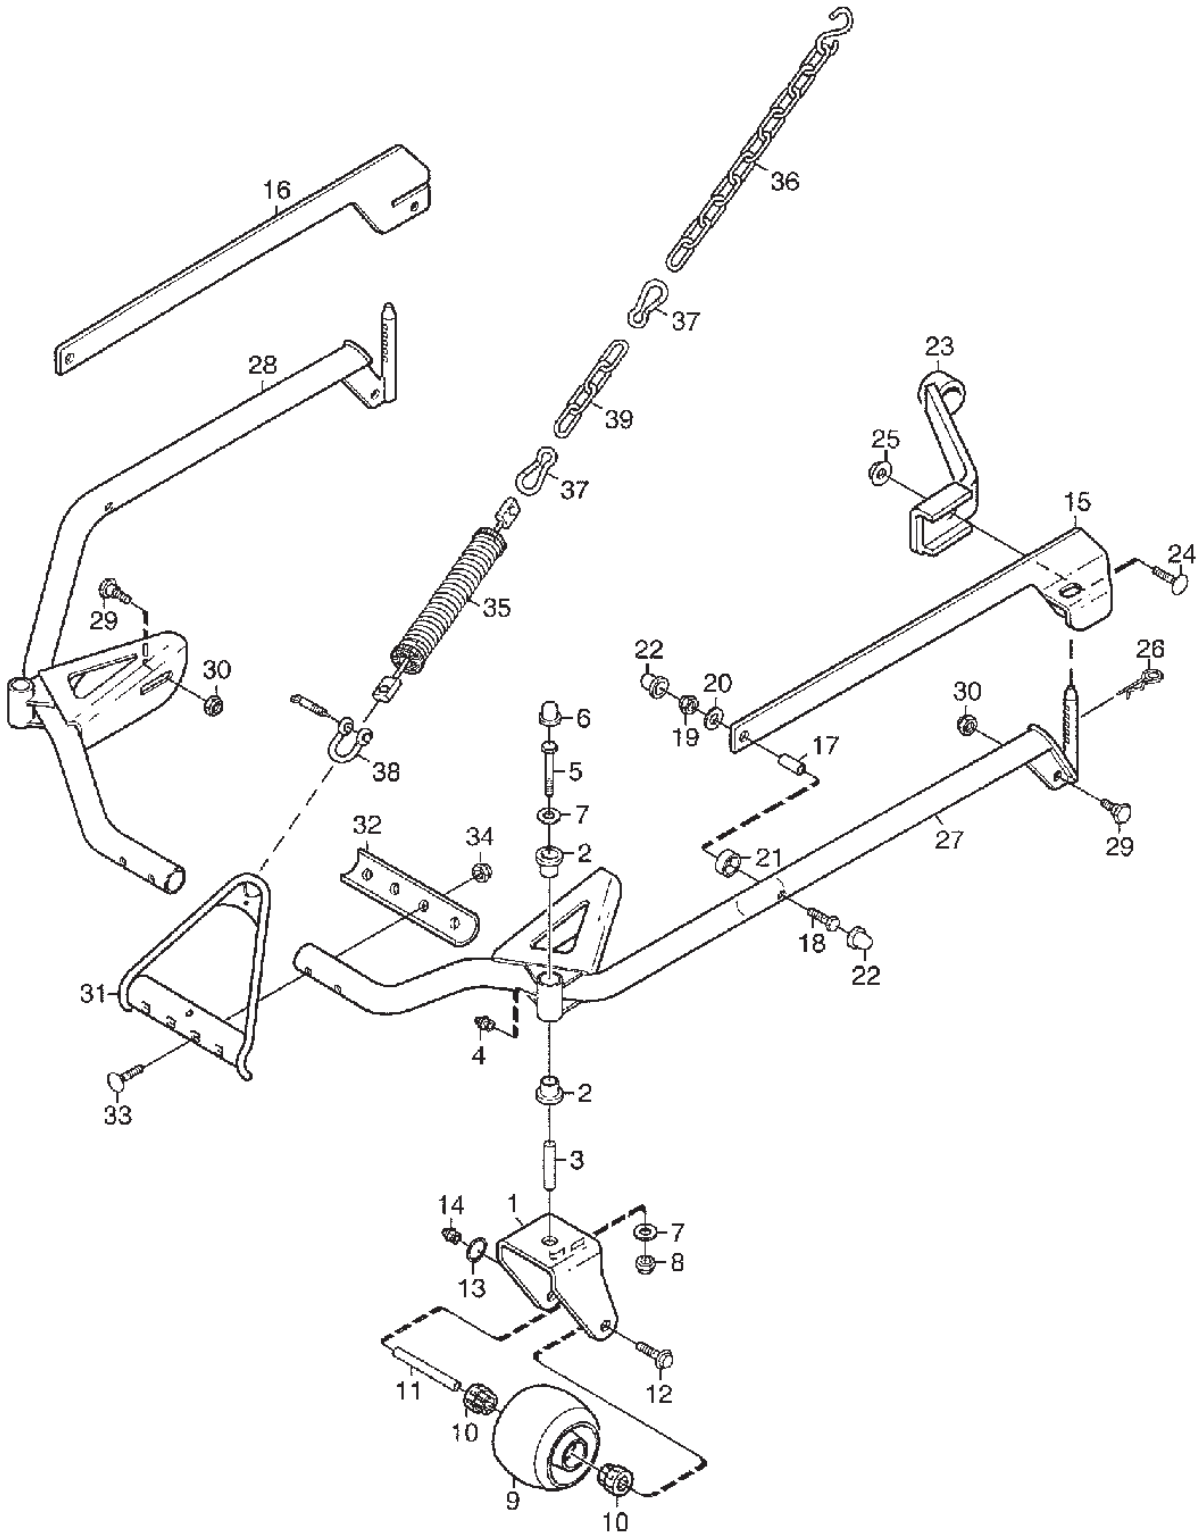

Utgåva Issue 20 - 2015		Ram Mower Deck 125 Combi Pro Frame			
Pos. Fig.	Antal Q.ty	Art nr Part No	Benämning	Description	Anmärkning Notes
1	2	1134-5199-01	Stödhjul	Support Wheel	
2	1	1134-9026-01	Bussning	Bearing	Sats 4 st/kit of 4
3	2	1134-5210-02	Distans	Spacer	
4	2	9501-0500-00	Smörjkopp Kort Rak	Grease Dispenser	
5	2	9997-1090-12	Skruv	Screw	
6	2	9403-0113-02	Ringmutter	Nut	
7	4	9699-0030-02	Bricka	Washer	
8	2	9747-1031-02	Mutter	Nut	
9	2	1134-4284-01	Hjul	Wheel	
10	4	1134-4319-01	Lager	Bearing	
11	2	1134-5209-01	Hjulaxel	Wheel Axle	
12	2	9959-0820-16	Skruv	Screw	
13	2	9650-0012-04	Seegersakring	Circlip	
14	2	9501-0500-00	Smörjkopp Kort Rak	Grease Dispenser	
15	1	1134-5483-01	Aggregatsarm-Vä Gra	Grey Mower Deck Arm, Left	
16	1	1134-5483-02	Aggregatsarm Kpl-Hö Gra	Grey Mower Deck Arm, Right	
17	2	1134-1565-08	Distans	Spacer	
18	2	9997-0865-12	Skruv	Screw	
19	2	9747-0831-02	Mutter	Nut	
20	2	9699-0056-02	Bricka	Washer	
21	2	1134-5488-01	Distans	Spacer	
22	4	9403-0113-00	Ringmutter	Ring Nut	
23	2	1134-3710-01	Fäste Kpl 5-01 15	Attachment For Accessories	
24	2	9898-1035-16	Skruv	Screw	
25	2	9739-1031-22	Mutter	Nut	
26	2	9598-2001-02	Harnalssprint (Hns 4 Dubbel)	Spring Pin	
27	1	1134-5476-01	Ram Kpl-Vä (Gra) 7-14L02	Frame-Lh (Grey)	
28	1	1134-5476-02	Ram Kpl-Hö (Gra) 7-14 L02	Frame-Rh (Grey)	
29	4	1134-0240-00	Skruv	Screw	
30	4	9747-0831-02	Mutter	Nut	
31	1	1134-5499-01	Lyftbygel Kpl (Gra) 7-14L06	Lift Bracket (Grey)	
32	1	1134-5217-01	Överfall	Tube Connection	
33	4	9897-0850-12	Skruv	Screw	
34	4	9748-0831-02	Mutter	Nut	
35	1	1134-5562-01	Fjäder	Spring	
36	1	1134-5489-01	Kedja	Chain	
37	2	1134-5528-01	Karbinhake	Snap Hook	
38	1	1134-2629-01	Schackel	Lift Link	
39	1	1134-5588-01	Kedja	Chain