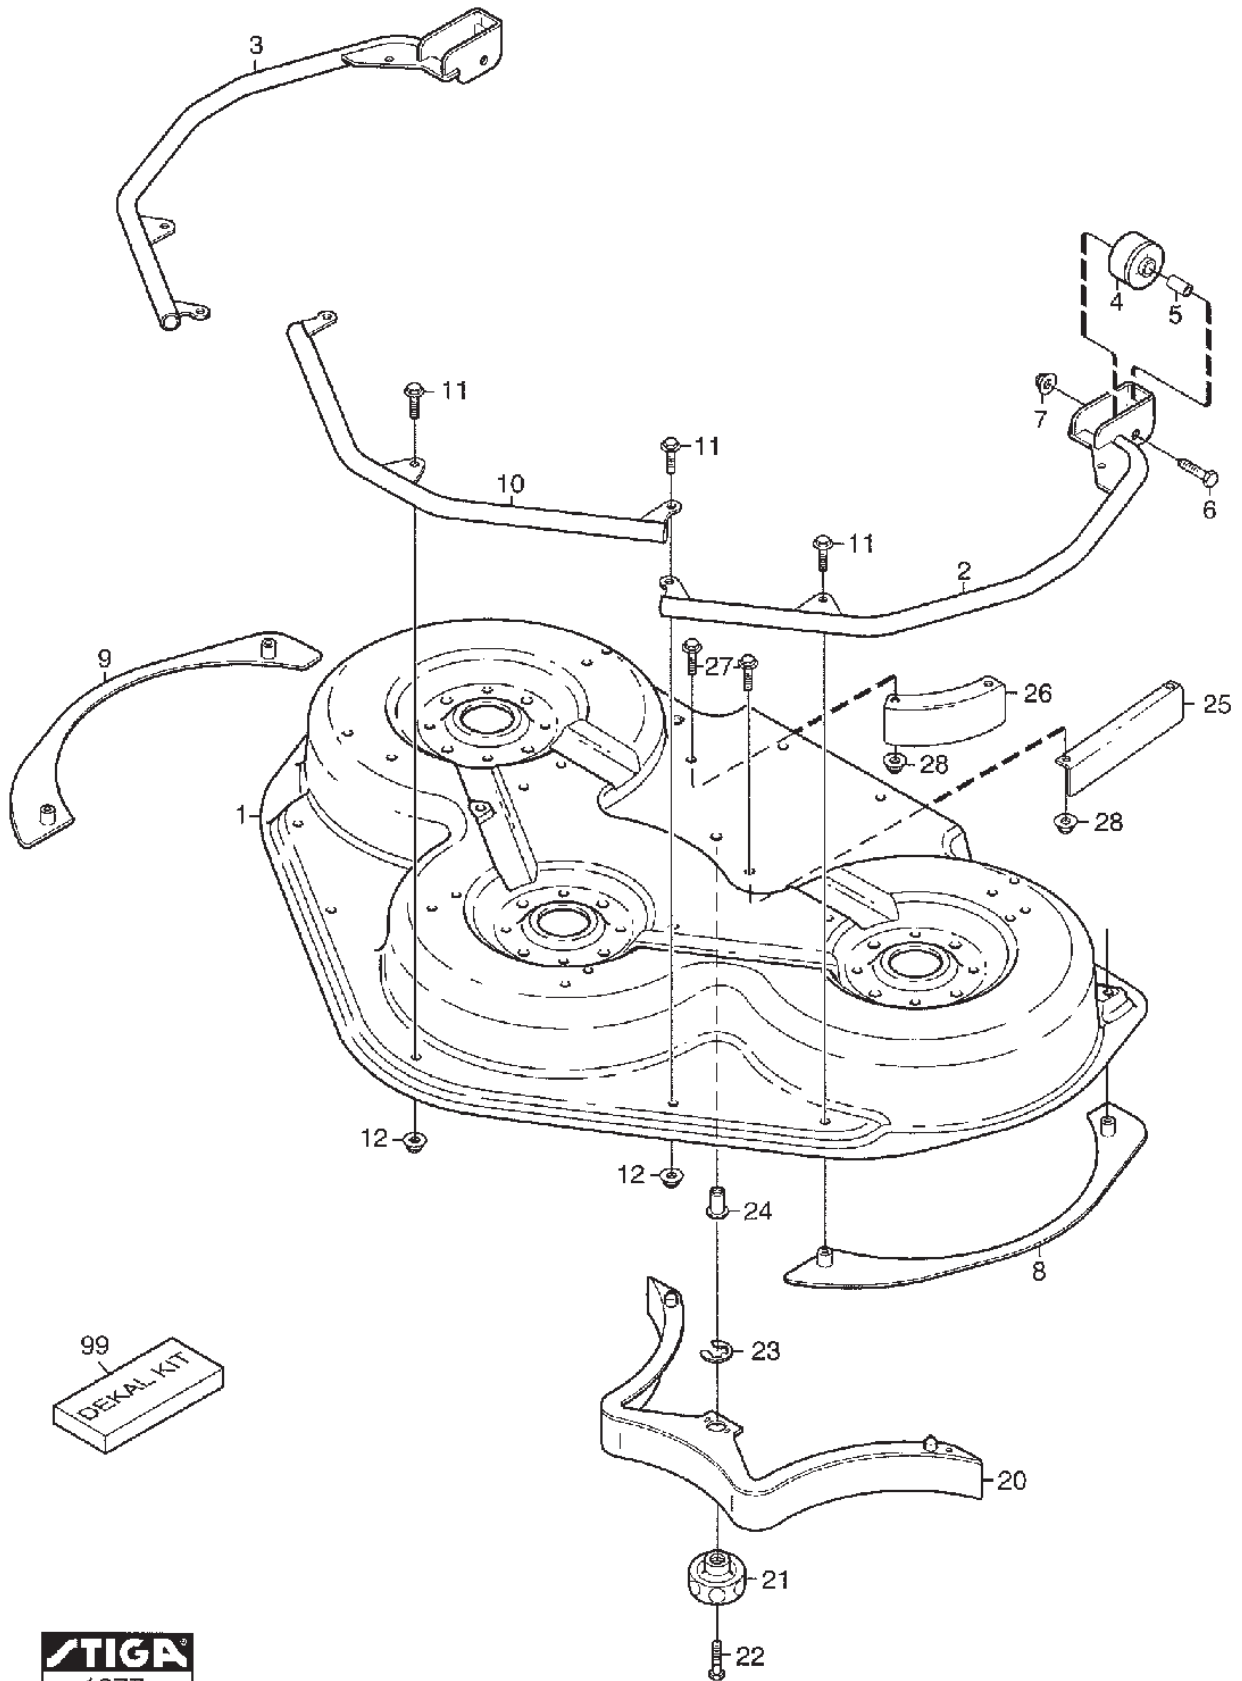

Utgåva Issue 20 - 2015		Kapa Mower Deck 125 Combi Pro Casing			
Pos. Fig.	Antal Q.ty	Art nr Part No	Benämning	Description	Anmärkning Notes
1	1	1134-5332-01	Klippdäck	Casing-Mower Deck Yellow	
2	1	1134-5419-01	Sidoskydd Kpl-Vä (Gul) 1-00 L02	Side Guard-Lh (Yellow) 1-00	
3	1	1134-5419-02	Sidoskydd Kpl-Hö (Gul) 1-00 L02	Side Guard-Rh (Yellow)	
4	2	1134-3434-01	Rulle	Roller	
5	2	1134-0041-04	Bussning	Bushing	
6	2	9997-1060-12	Skruv	Screw	
7	2	9739-1031-22	Mutter	Nut	
8	1	1134-5515-01	Slitskydd Kpl-Vä (Gul) 1-00 F15	Wear Protection-Lh (Yellow) 1-00	
9	1	1134-5515-02	Slitskydd Kpl-Hö (Gul) 1-00 F15	Wear Protection-Rh	
10	1	1134-5425-01	Frontskydd Kpl (Gul) 1-00 L06	Front Protection (Yellow) 1-00	
11	7	9959-0816-16	Skruv	Screw	
12	3	9739-0831-22	Mutter	Nut	
20	1	1134-5409-01	MulticlipPlugg Kpl (Gul) 1-00 L02	Mulch Plug Assy (Yellow)	
20	1	1134-5409-02	Mulcherplugg-Svart (5-01)	Mulch Plug-Black	
20	1	1134-5409-01	MulticlipPlugg Kpl (Gul) 1-00 L02	Mulch Plug Assy (Yellow)	
21	1	1117-3194-01	Lasratt	Knob	
22	1	1134-5559-01	Skruv	Screw	
23	1	9652-0006-04	Segersäkringsäkring Sga10	Circlip	
24	1	080-416-01	Mutter	Nut	
24	1	1134-5595-01	Blindnitmutter	Nut	
24	1	080-416-01	Mutter	Nut	
25	1	1134-5553-01	Ledskena-rak	Guide plate-straight	
25	1	1134-5553-02	Ledskena-Rak (Svart) 5-01	Guide Plate-Straight (Black)	
25	1	1134-5553-01	Ledskena-rak	Guide plate-straight	
26	1	1134-5554-01	Guide plate-curved	Guide plate-curved	
26	1	1134-5554-02	Ledskena Kpl-Böjd (Svart) 5-01	Guide Plate-Curved (Black)	
26	1	1134-5554-01	Guide plate-curved	Guide plate-curved	
27	4	9959-0816-16	Skruv	Screw	
28	4	9739-0831-22	Mutter	Nut	
99	1	1134-5594-01	Dekal	Label