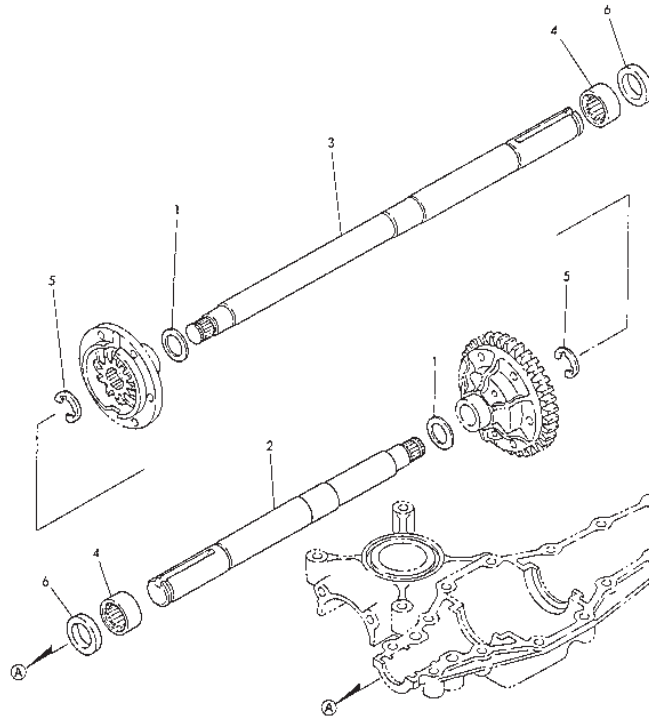

DRIVAXEL KPL/AXLE SHAFT ASSY