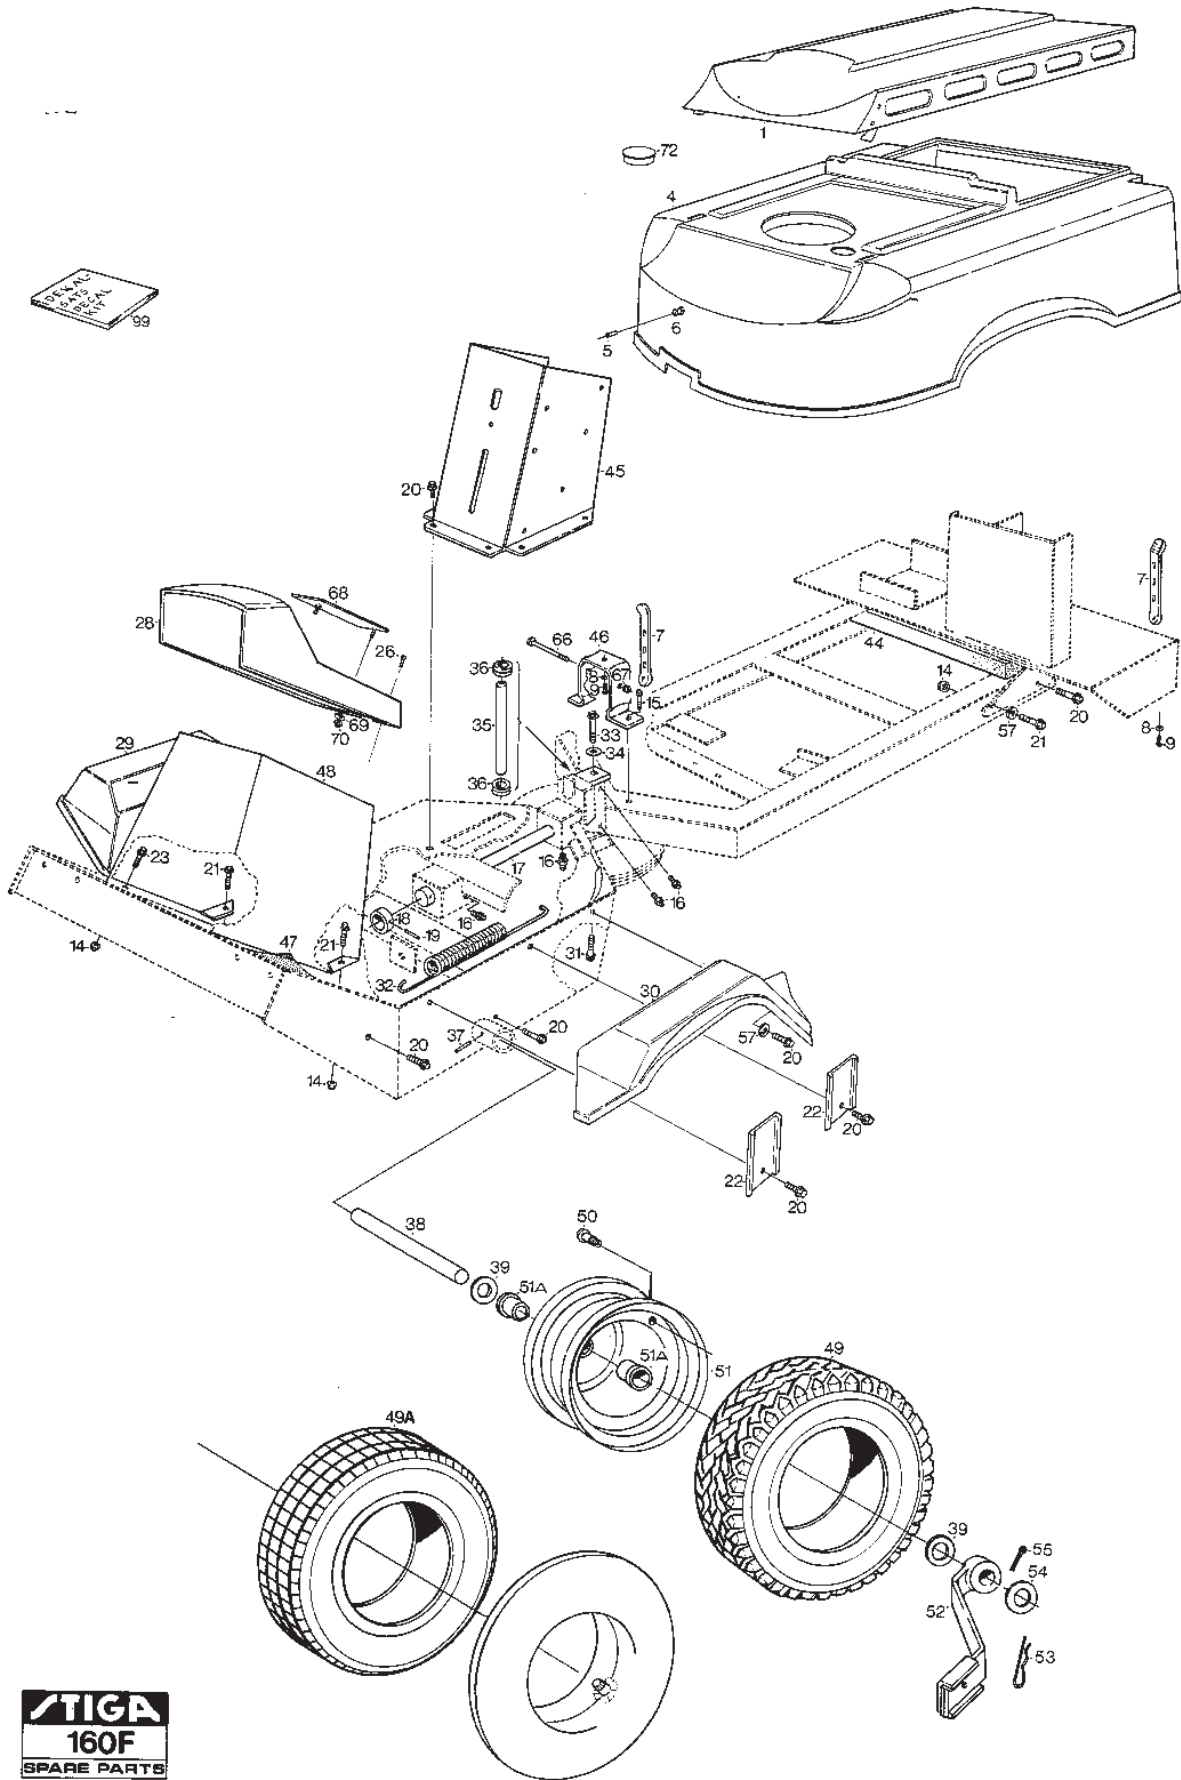

Utgåva Issue 39 - 2014		Ram		Frame	
Pos. Fig.	Antal Q.ty	Art nr Part No	Benämning	Description	Anmärkning Notes
1	1	1134-2215-01	Motorlucka5-01	Engine Cover (Black)	
4	1	1134-3215-01	Motorhuv 1-00	Engine Hood	
5	3	9632-0516-00	Popnit Tap/D/Bs 416 Gf9.5	Pop Rivet	
6	3	9405-0029-00	Knopp	Knob	
7	3	1134-9028-01	Gummistropp (3 St)	Rubber Strap (3 Pcs)	
8	3	9699-0087-02	Bricka	Washer	
9	3	9849-8013-16	Skruv	Screw	
14	8	9739-0831-22	Mutter	Nut	
15	2	9942-0612-16	Skruv	Screw	
16	4	9501-0500-00	Smörjkopp Kort Rak	Grease Dispenser	
17	1	1134-1757-07	Midjegaffel M Ledaxel 5-01 H-10	Clevis	
18	1	1134-0031-00	Ledaxelstopp	Pivot Shaft Stop	
19	1	9595-0262-00	Spännstift	Locating Pin	
20	16	9942-0816-16	Skruv	Screw	
21	4	9959-0816-16	Skruv	Screw	
22	4	1134-0225-00	Stödplåt	Support Plate	
23	3	9959-0820-16	Skruv	Screw	
26	2	9849-8013-16	Skruv	Screw	
28	1	1134-2865-02	Plate	Plate	
29	1	1134-2174-02	Framskärm Höger1-00	Mudguard,Rh (Yellow)	
30	1	1134-2174-01	Framskärm Vänster1-00	Mudguard,Lh (Yellow)	
31	1	9959-1025-16	Skruv	Screw	
32	1	1134-2171-01	Fjäder	Spring	
33	1	9959-1020-16	Skruv	Screw	
34	1	9699-0035-02	Bricka	Washer	
35	1	1134-0057-00	Centrumaxel	Centre Shaft	
36	2	9547-0001-00	Ledlager Ge17Es	Bearing	
37	2	9595-0258-00	Spännstift	Locating Pin	
38	2	1134-0075-01	Framaxeltapp	Front Axle	
39	6	1134-0341-01	Bricka	Washer	
45	1	1134-3252-02	Sitskonsol-gul	Seat Bracket-Yellow	
46	1	1134-2951-01	Huvstöd Par	Engine Cover Support	
47	1	1134-3546-01	Durkmatta Park Hst	Floor Mat	
48	1	1134-2833-05	Frontdekor	Front Trim Plate	
49	2	9545-0103-00	Däck	Tyre	
49	2	9545-0116-00	Däck	Tyre	
50	2	9545-0500-00	Ventil	Valve Assy.	
51	2	9549-0036-00	Kullager	Ball Bearing	
51	2	1134-2888-01	Fälg kpl	Rim assy	
52	2	1134-1183-04	1134-3710-01+9599-0080-02	1134-3710-01+9599-0080-02	
53	2	9598-0003-02	Spring Pin	Spring Pin	
54	2	9699-0042-02	Bricka	Washer	
55	2	9599-0085-02	SaxSprint 4X30 Fz	Split Pin	
57	3	9699-0056-02	Bricka	Washer	
66	1	9997-0670-12	Skruv	Screw	
67	1	9747-0631-02	Mutter | Låsmutter	Nut	
68	1	1134-2864-01	Täckbricka Kpl.5-01	Instrument panel	
69	2	9699-0062-02	Bricka	Washer	
70	2	9739-0631-22	Mutter | Strålkastare	Nut | Working lamp