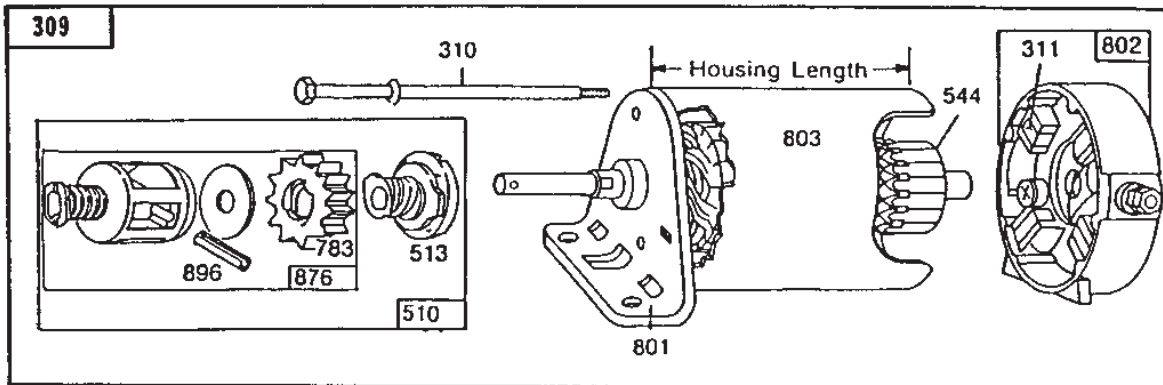

121 CARBURETOR OVERHAUL KIT

861 PUMP REPAIR KIT