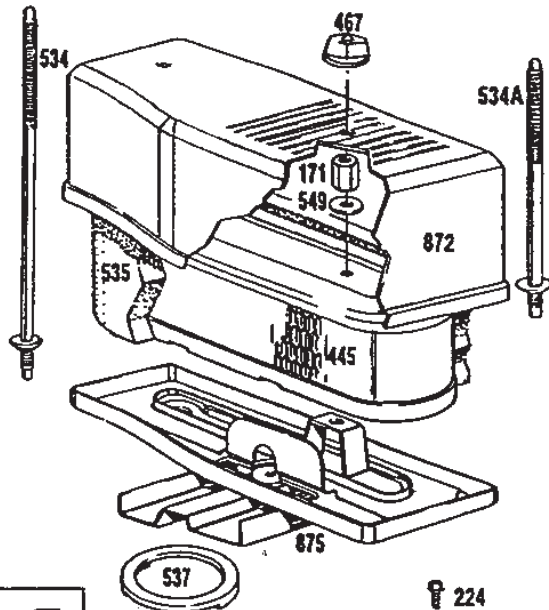

121 CARBURETOR OVERHAUL KIT