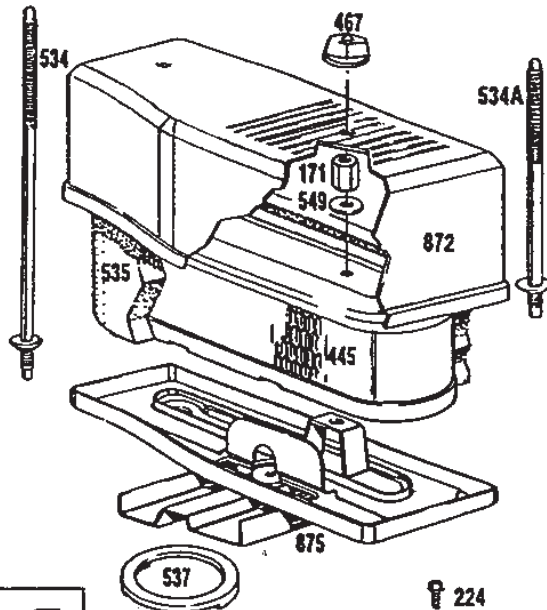

121 CARBURETOR OVERHAUL KIT