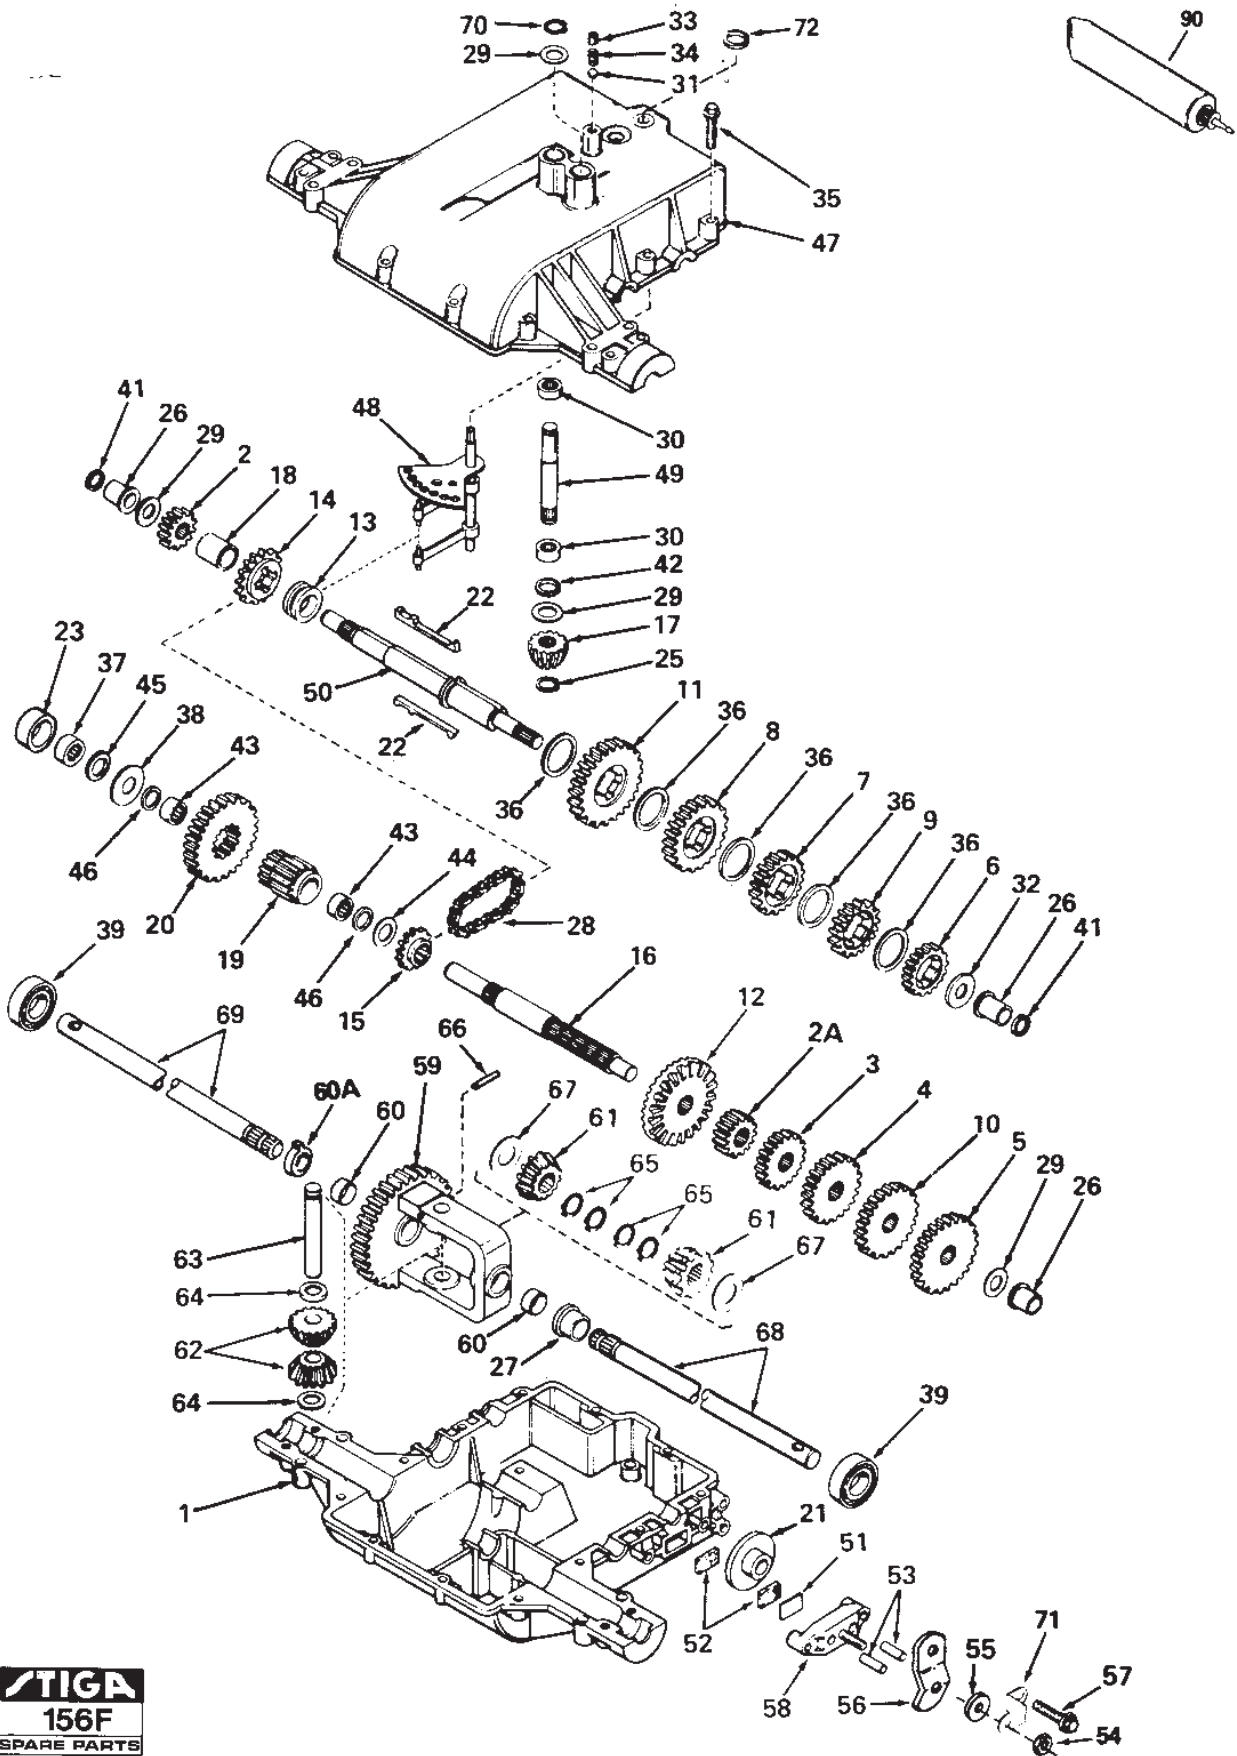

Utgåva Issue 37 - 2014		Tecumseh Peerless Transaxel 846		Tecumseh Peerless Transaxle 846	
Pos. Fig.	Antal Q.ty	Art nr Part No	Benämning	Description	Anmärkning Notes
0	1	1134-2469-01	Transaxel kpl	Transaxle assy	Park
68	1	P000-7748-10	Axel	Axle	368 mm
69	1	P000-7748-11	Axel	Axle	320 mm
49	1	P000-7761-35	Axel	Shaft	
16	1	P000-7761-81	Axel	Shaft	
62	2	P000-7780-68	Drev	Gear	
2	1	P000-7781-36	Drev	Gear	15T
19	1	P000-7781-38	Drev	Pinion	
20	1	P000-7781-39	Drev	Gear	
2A	1	P000-7781-45	Drev	Gear	12T
61	2	P000-7782-21	Drev	Bevel gear	
67	2	P000-7800-01	Bricka	Washer	
60	2	P000-7800-64	Bussning	Bushing	
64	2	P000-7800-65	Bricka	Washer	
29	4	P000-7800-72	Bricka	Washer	
30	2	P000-7800-86	Nållager	Needle Bearing	
36	5	P000-7801-08	Bricka	Washer	
32	1	P000-7801-09	Bricka	Washer	
37	1	P000-7801-11	Nållager	Needle Bearing	
43	2	P000-7801-12	Nållager	Needle Bearing	
38	1	P000-7801-13	Bricka	Washer	
44	1	P000-7801-14	Bricka	Washer	
39	2	P000-7801-19	Kullager	Ball Bearing	
60A	1	P000-7801-20	Bussning	Bushing	
72	1	P000-780-69	Seal	Seal	
13	1	P000-7842-66	Hylsa	Collar	
48	1	P000-7842-90	Växelförare	Shift rod	
53	2	P000-7860-26	TryckSprint	Dowel pin	
63	1	P000-7860-34	Stift	Drive pin	
18	1	P000-7860-74	Distans	Spacer	
23	1	P000-7860-75	Hylsa	Sleeve	
28	1	P000-7860-81	Kedja	Chain	
15	1	P000-7860-82	Kedjehjul	Sprocket	9T
14	1	P000-7860-83	Kedjehjul	Sprocket	18T
71	1	P000-7860-86	Fäste	Bracket	
25	1	P000-7880-40	Låsring	Retaining ring	
41	2	P000-7880-51	Ring	Seal	
45	1	P000-7880-52	Ring	Ring	
46	2	P000-7880-53	Ring	Ring	
21	1	P000-7900-03	Bromsskiva	Brake Disc	
52	2	P000-7900-06	Bromsbelägg	Brake pad	
51	1	P000-7900-07	Tryck platta	Brake plate	
58	1	P000-7900-25	Hållare	Holder	
42	1	P000-7920-01	O-ring	O-ring	
70	1	P000-7920-35	Låsring	Retaining ring	
66	1	P000-7920-40	Stift	Pin	
35	17	P000-7920-73	Skruv	Screw	
57	2	P000-7920-73	Skruv	Screw	
54	1	P000-7920-75	Mutter	Nut