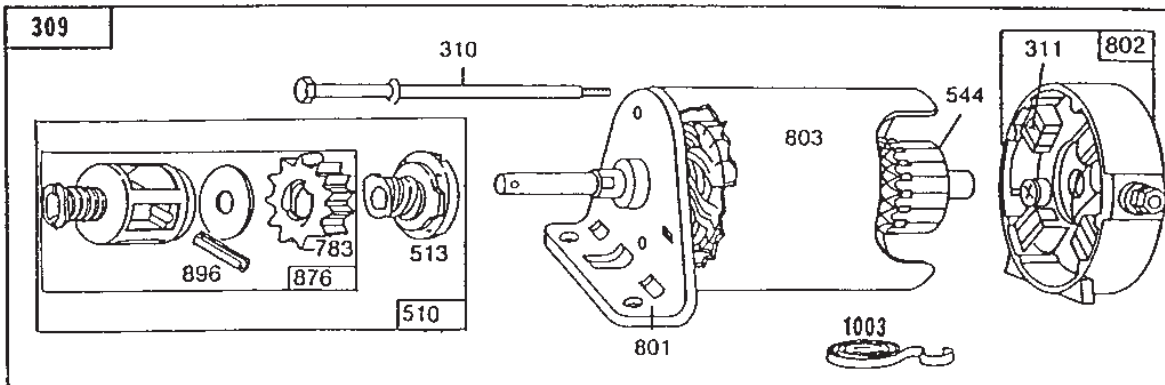

121 CARBURETOR OVERHAUL KIT

STIGA
293A
SPARE PARTS