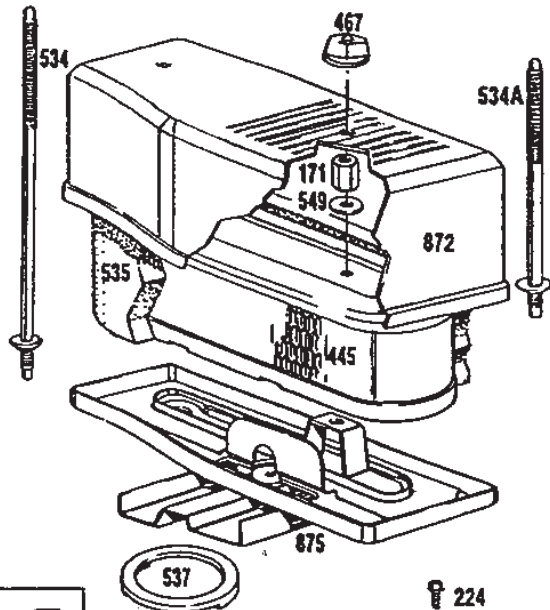

121 CARBURETOR OVERHAUL KIT