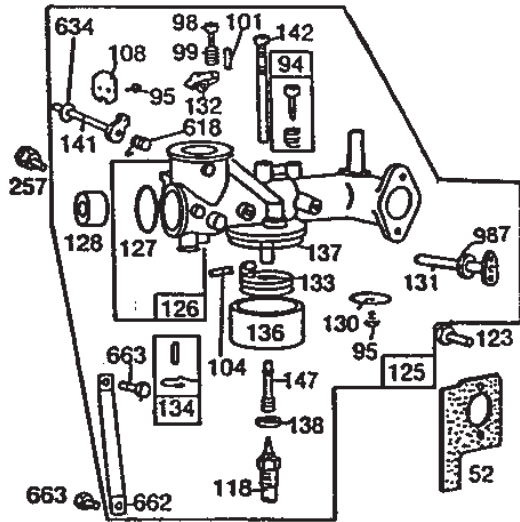

121 CARBURETOR OVERHAUL KIT