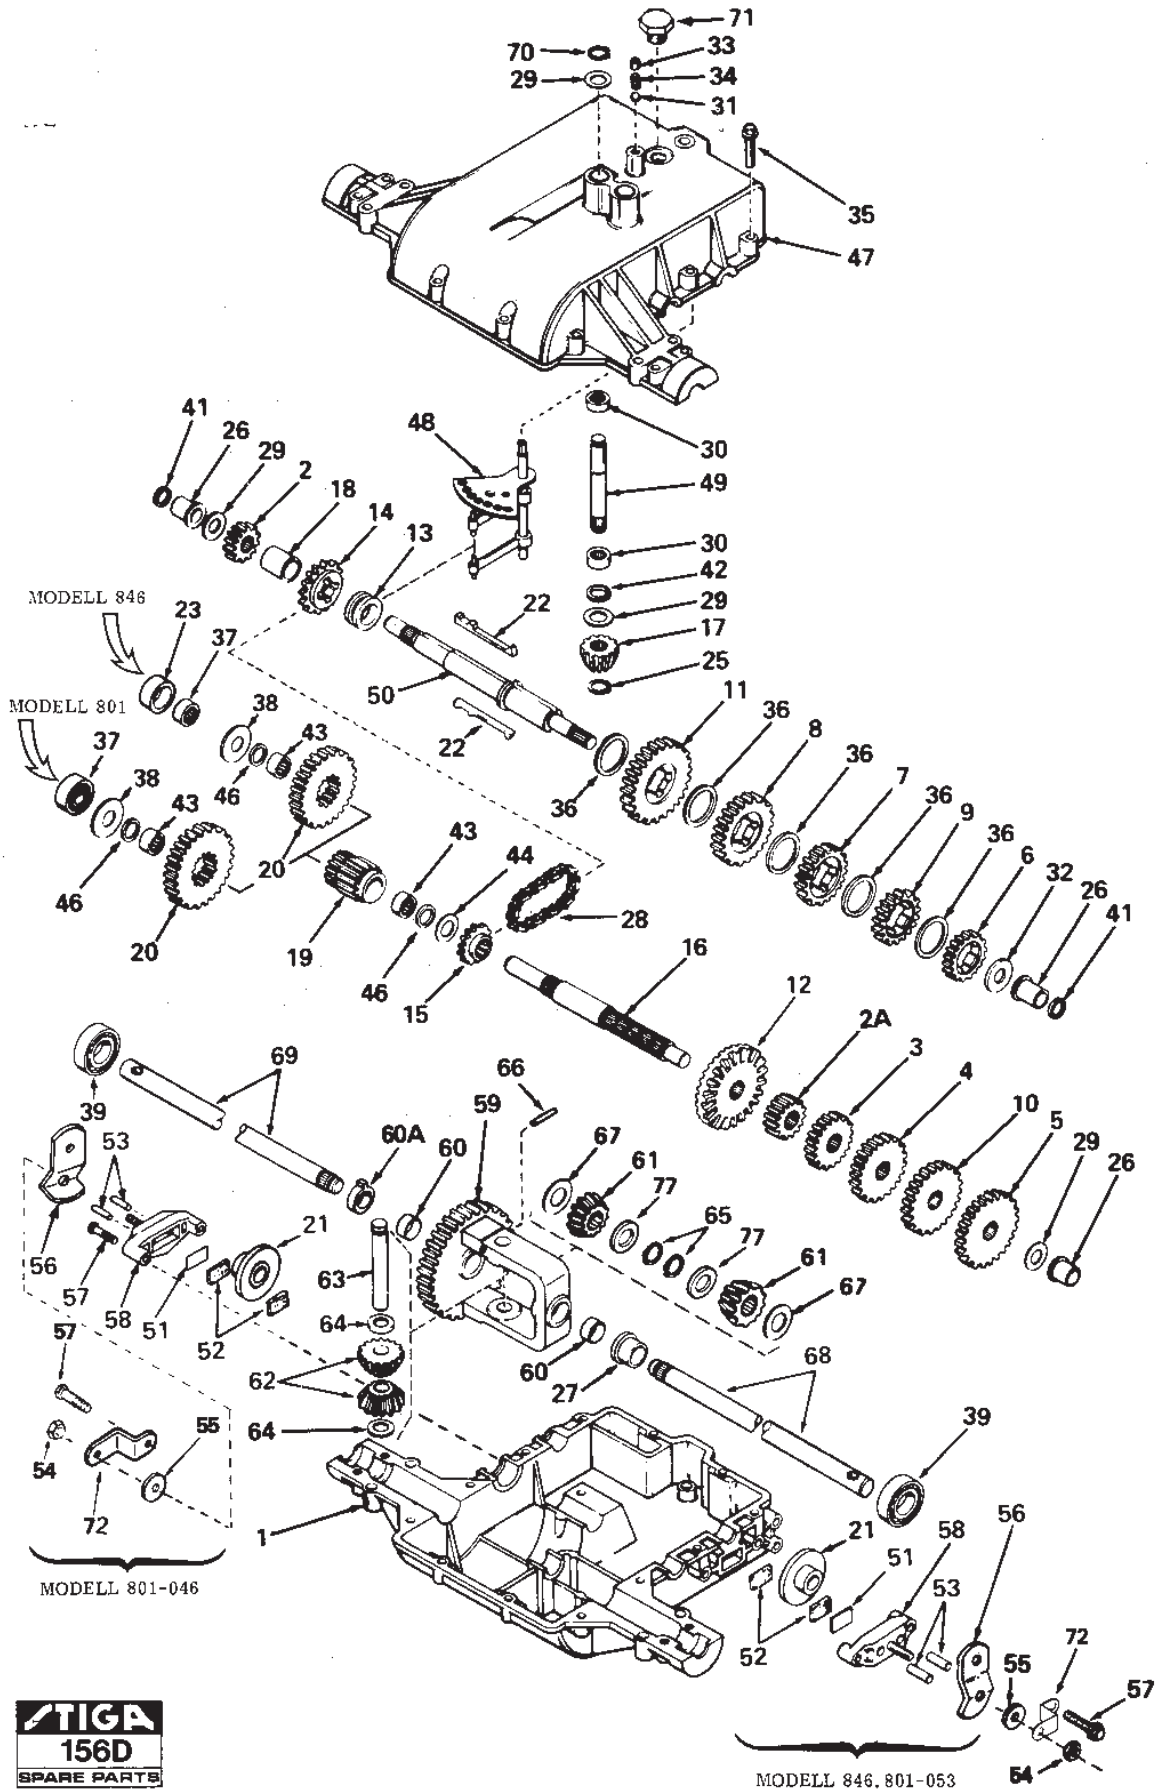

Utgåva Issue 39 - 2014		Transaxle			
Pos. Fig.	Antal Q.ty	Art nr Part No	Benämning	Description	Anmärkning Notes
37	1	P000-7801-21	Needle Bearing	Needle Bearing	
38	1	P000-7801-13	Bricka	Washer	
39	2	P000-7801-19	Kullager	Ball Bearing	
41	2	P000-7880-51	Ring	Seal	
42	1	P000-7880-57	Ring	Ring	
42	1	P000-7920-01	O-ring	O-ring	
43	2	P000-7801-12	Nållager	Needle Bearing	
44	1	P000-7801-14	Bricka	Washer	
46	2	P000-7880-53	Ring	Ring	
47	1	P000-7720-82	Cover	Cover	
47	1	P007-7207-8A	Lock	Cover	
48	1	P000-7842-90	Växelförare	Shift rod	
49	1	P000-7761-35	Axel	Shaft	
49	1	P000-7762-26	Axel	Shaft	
50	1	P007-7618-3A	Axel	Shaft	
50	1	P007-7618-4A	Axel	Shaft	
51	1	P000-7900-07	Tryck platta	Brake plate	
52	2	P000-7900-06	Bromsbelägg	Brake pad	
53	2	P000-7860-26	TryckSprint	Dowel pin	
54	1	P000-7920-75	Mutter	Nut	
55	1	P000-7920-76	Bricka	Washer	
56	1	P000-7900-08	Bromsarm	Brake Lever	
56	1	P000-7900-31	Bromsarm	Brake Lever	
57	2	P000-7920-73	Skruv	Screw	
58	1	P000-7900-25	Hållare	Holder	
59	1	P007-7805-3A	Drev kpl	Gear assy	
60	1	P000-7801-20	Bussning	Bushing	
60	2	P000-7800-64	Bussning	Bushing	
61	2	P000-7781-66	Bevel gear	Bevel gear	
61	2	P000-7782-21	Drev	Bevel gear	
62	2	P000-7780-68	Drev	Gear	
62	2	P000-7781-31	Gear	Gear	
63	1	P000-7860-34	Stift	Drive pin	
64	2	P000-7800-65	Bricka	Washer	
65	2	P000-7921-25	Låsring	Snap ring	
66	1	P000-7920-40	Stift	Pin	
67	2	P000-7800-01	Bricka	Washer	
68	1	P000-7746-70	Axel	Axle	382 mm
68	1	P007-7467-3A	Axel	Axle	368 mm
69	1	P000-7746-69	Axel	Axle	335 mm
69	1	P007-7467-4A	Axel	Axle	320 mm
70	1	P000-7920-35	Låsring	Retaining ring	
71	1	P000-7920-74	Plug	Plug	
72	1	P000-7860-86	Fäste	Bracket	
77	2	P000-7800-14	Bricka	Washer	
77	2	P000-7921-25	Låsring	Snap ring