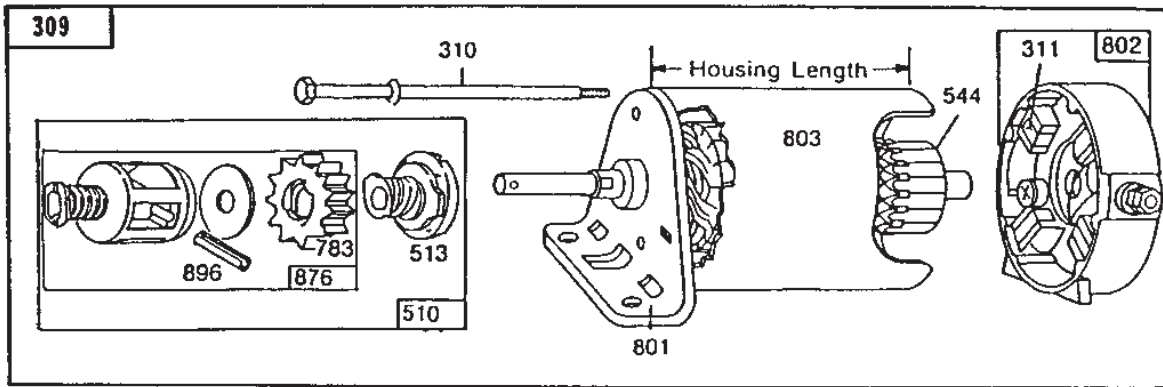

121 CARBURETOR OVERHAUL KIT

861 PUMP REPAIR KIT