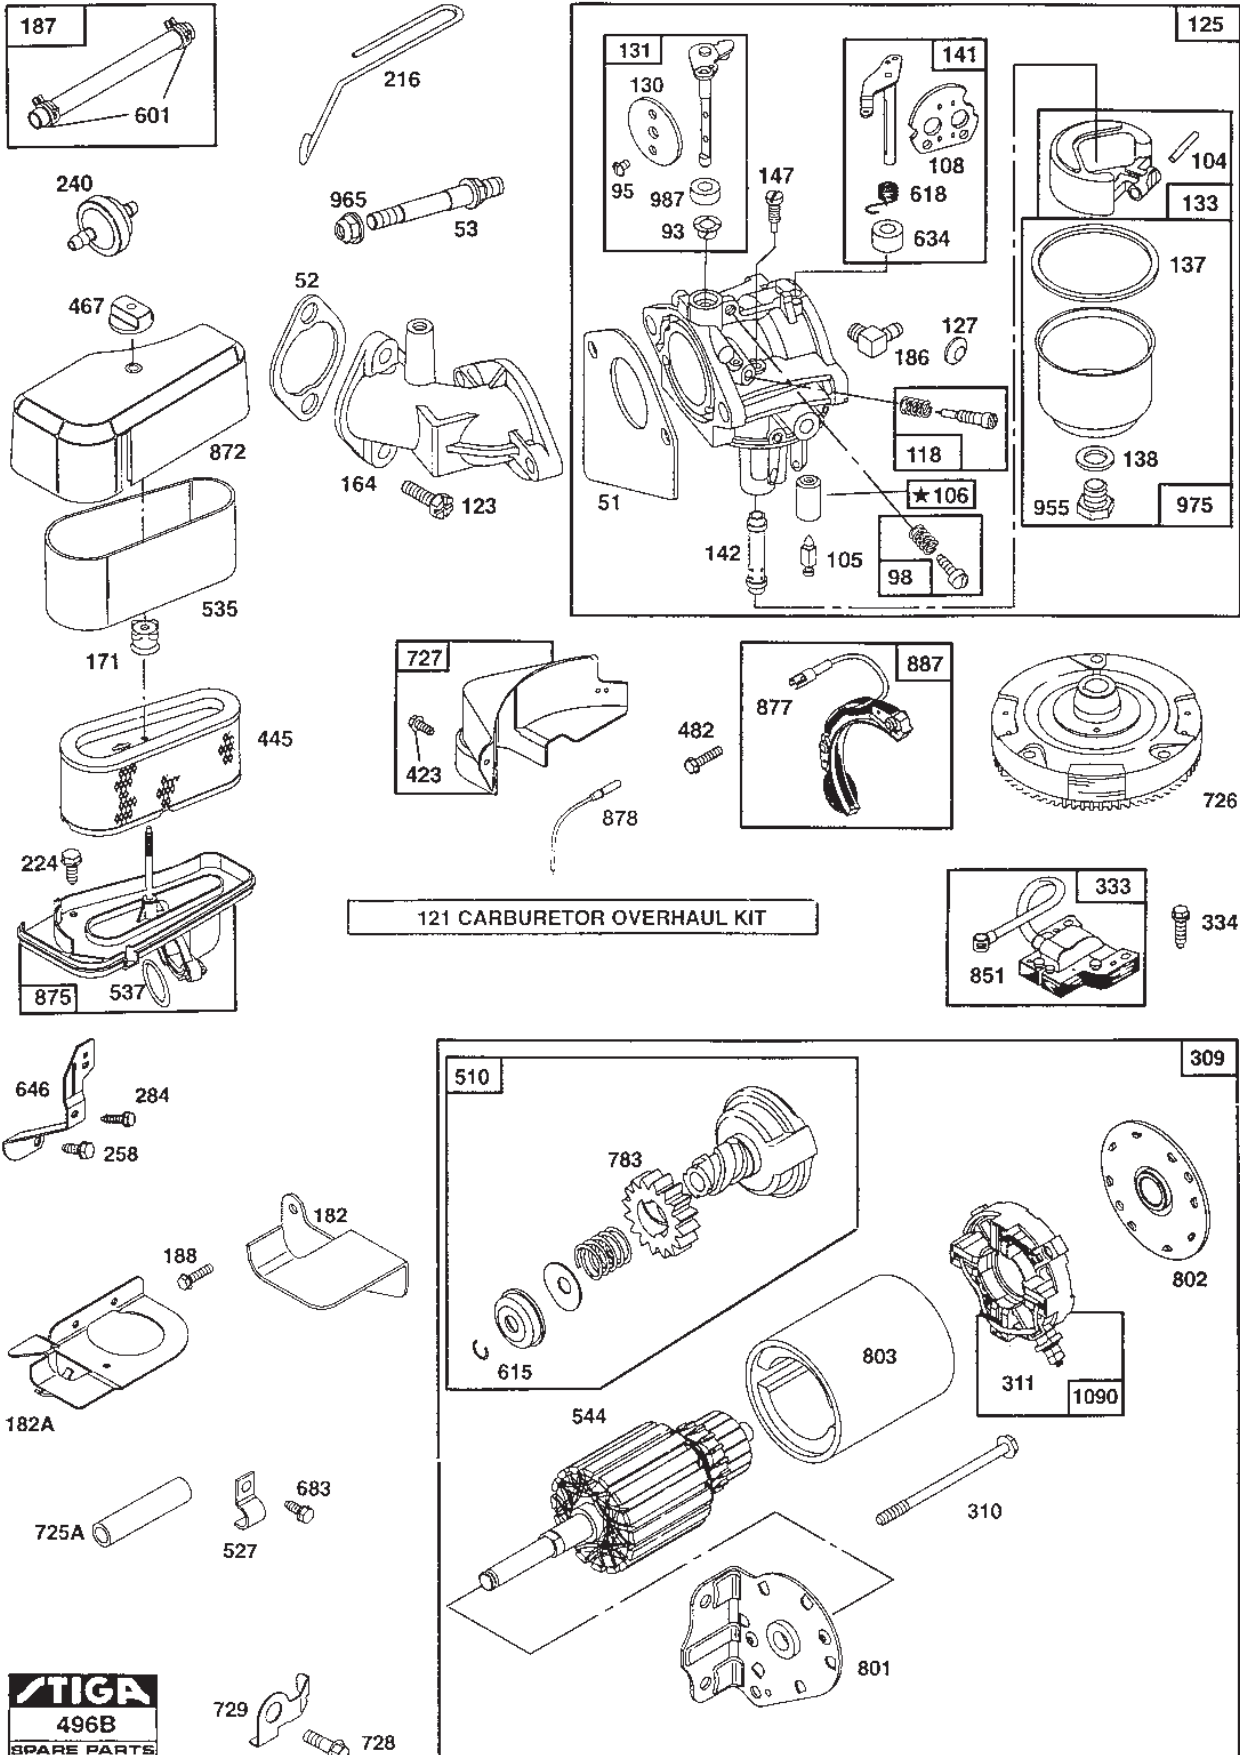

Utgåva Issue 44 - 2014		Förgasare Luftfilter	Carburettor Air Cleaner		
Pos. Fig.	Antal Quantity	Art nr Part No	Benämning	Description	Anmärkning Notes
51	1	272465	Packning	Gasket	
52	1	272554	Packning	Gasket	
53	2	94637	Skruv	Screw	
93	1	281346	Bussning	Bushing	
95	2	94098	Skruv	Screw	
98	1	495800	Skruv	Screw	
104	1	231789	Axel	Shaft	
105	1	231855	Nålventil	Inlet needle valve	
106	1	231854	Valve seat	Valve seat	
108	1	224666	Choke valve	Choke valve	
118	1	496589	Nålventil	Needle valve	
121	1	497481	Reparationssats	Overhaul kit	Delarna märkta F
123	2	94616	Skruv	Screw	
125	1	496592	Förgasare kpl	Carburettor Assy	
130	1	224668	Gasspjäll	Throttle Valve	
131	1	494885	Axel	Shaft	
133	1	494381	Flottör	Float	
137	1	281165	Packning	Gasket	
138	1	281164	Bricka	Washer	
141	1	495931	Choke shaft	Choke shaft	
142	1	496519	Nozzle	Nozzle	
147	1	497472	Munstycke	Pilot jet	
164	1	213819	Carburettor elbow	Carburettor elbow	
171	1	281051	Mutter	Nut	
182	1	223866	Tank bracket-L.H.	Tank bracket-L.H.	
182	1	222980	Tank bracket-R.H.	Tank bracket-R.H.	
186	1	493496	Fuel pipe elbow	Fuel pipe elbow	
187	1	393815	Bränsleledning	Fuel line	
188	1	94480	Skruv	Screw	
216	1	262766	Choke link	Choke link	
224	1	94729	Skruv	Screw	
240	1	298090	Bränslefilter	Fuel Filter	
258	1	94620	Skruv	Screw	
284	1	94704	Skruv	Screw	
309	1	497595	Starter motor	Starter motor	
310	2	94003	Skruv	Screw	
311	4	497608	Brush set	Brush set	
333	1	492341	Armature magneto	Armature magneto	
334	2	94731	Skruv	Screw	
423	2	94073	Skruv	Screw	
445	1	493910	Cartridge	Cartridge	
467	1	493903	Lås ratt	Knob	
482	2	93621	Skruv	Screw	
510	1	497606	Startdrev	Drive	
527	1	221428	Clamp	Clamp	
535	1	272477	Luftfilterelement	Filter Element	
537	1	281106	O-ring	O-ring	
544	1	497603	Armature	Armature	
601	2	93053	Slangklämma	Hose clamp