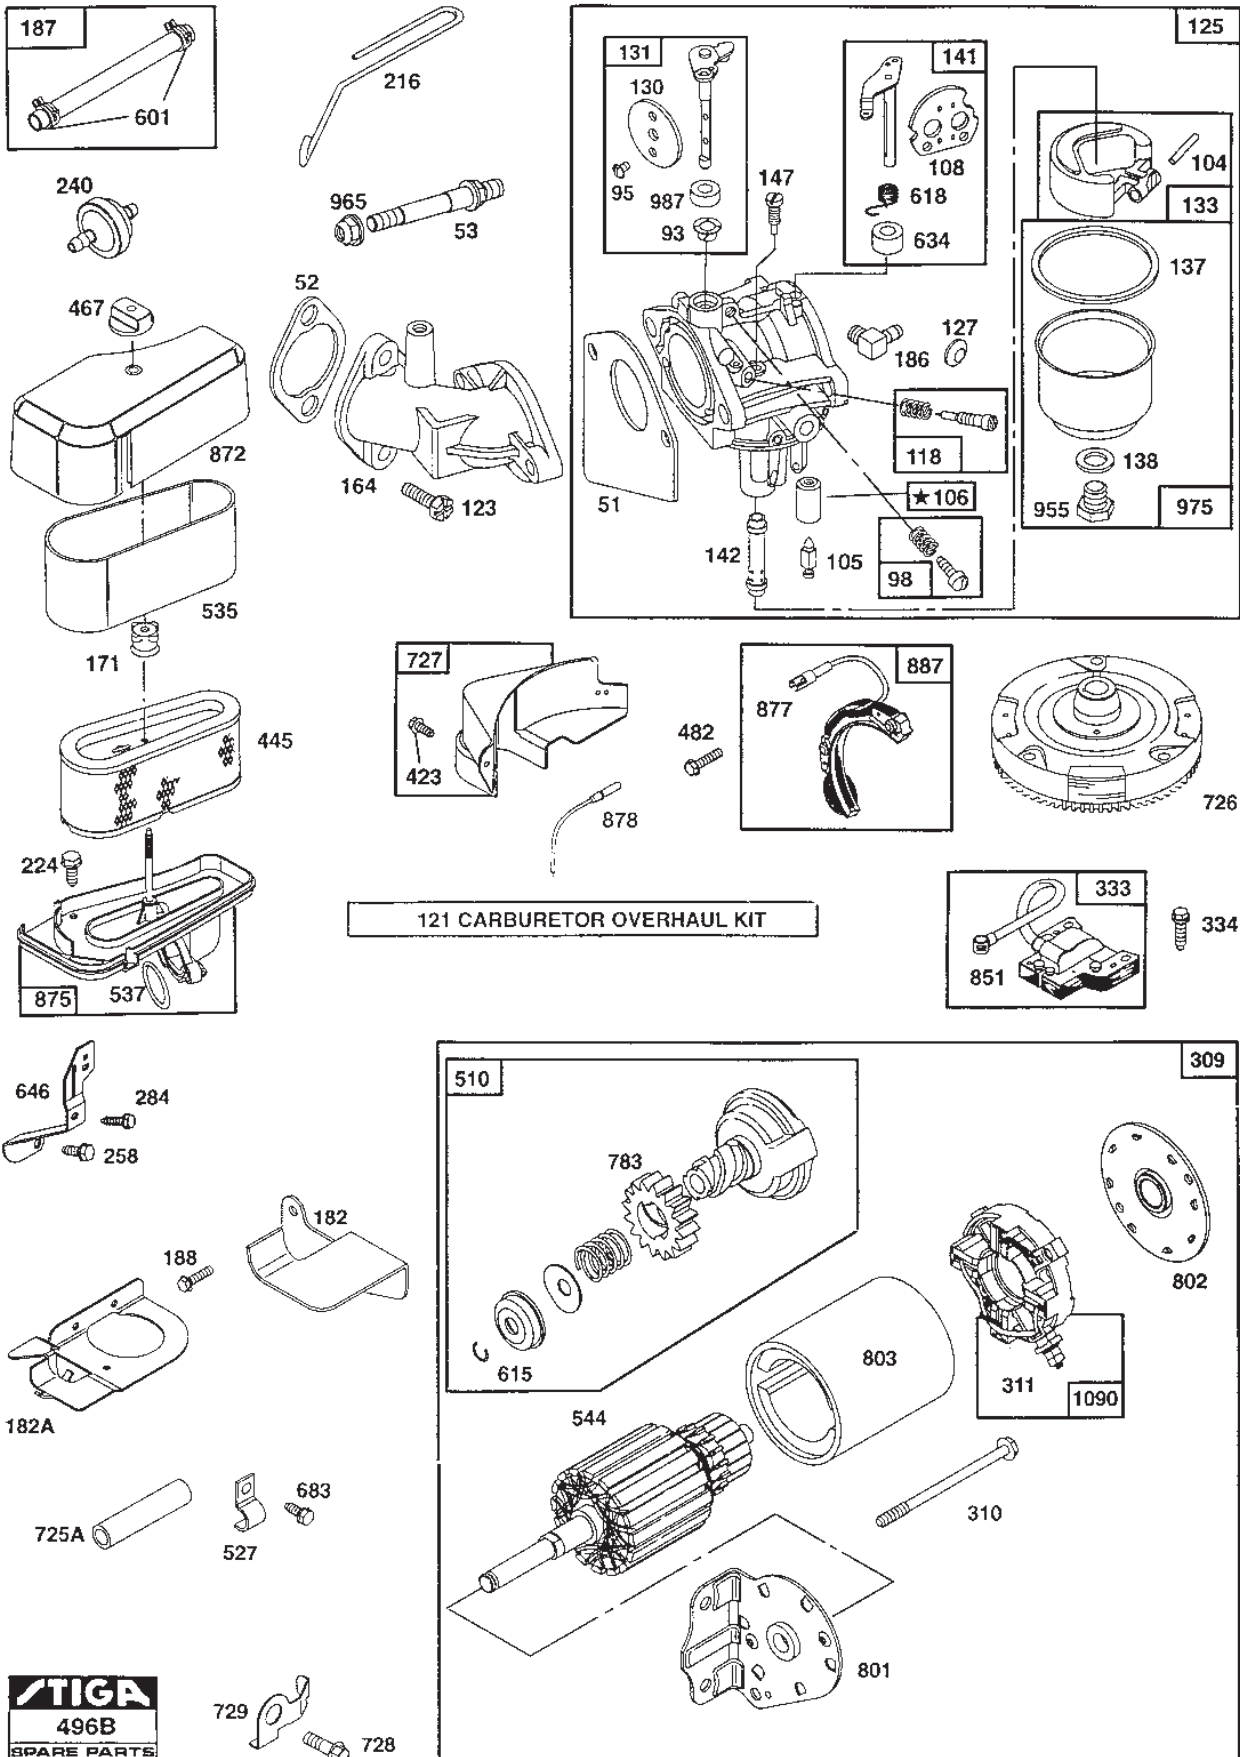

Utgåva Issue 44 - 2014		Förgasare Luftfilter	Carburettor Air Cleaner		
Pos. Fig.	Antal Quantity	Art nr Part No	Benämning	Description	Anmärkning Notes
615	1	263080	Retainer	Retainer	
618	1	262803	Fjäder	Spring	
634	1	281168	Bricka	Washer	
646	1	224546	Brace	Brace	
683	1	94602	Skruv	Screw	
725	1	222175	Värmeskydd	Heat shield	
726	1	392134	Kuggkrans	Gear ring	
727	1	490324	Skyddskåpa	Cover	
728	2	94627	Skruv	Screw	
729	1	225170	Wire retainer	Wire retainer	
783	1	280104	Drev	Gear	
801	1	394856	Lock	Drive end cap	
802	1	497607	Botten	End Cap	
803	1	497604	Hus	Housing	
851	1	493880	Terminal	Terminal	
872	1	281105	Cover	Cover	
875	1	496368	Filterhus	Filter body	
877	1	393814	Connector	Connector	
878	1	393422	Kabelhärva	Harness	
887	1	391529	Stator	Stator	
955	1	94642	Skruv	Screw	
965	2	94010	Mutter	Nut	
975	1	494378	Bowl	Bowl	
987	1	281166	Seal	Seal	
1090	1	497605	Brush set	Brush set