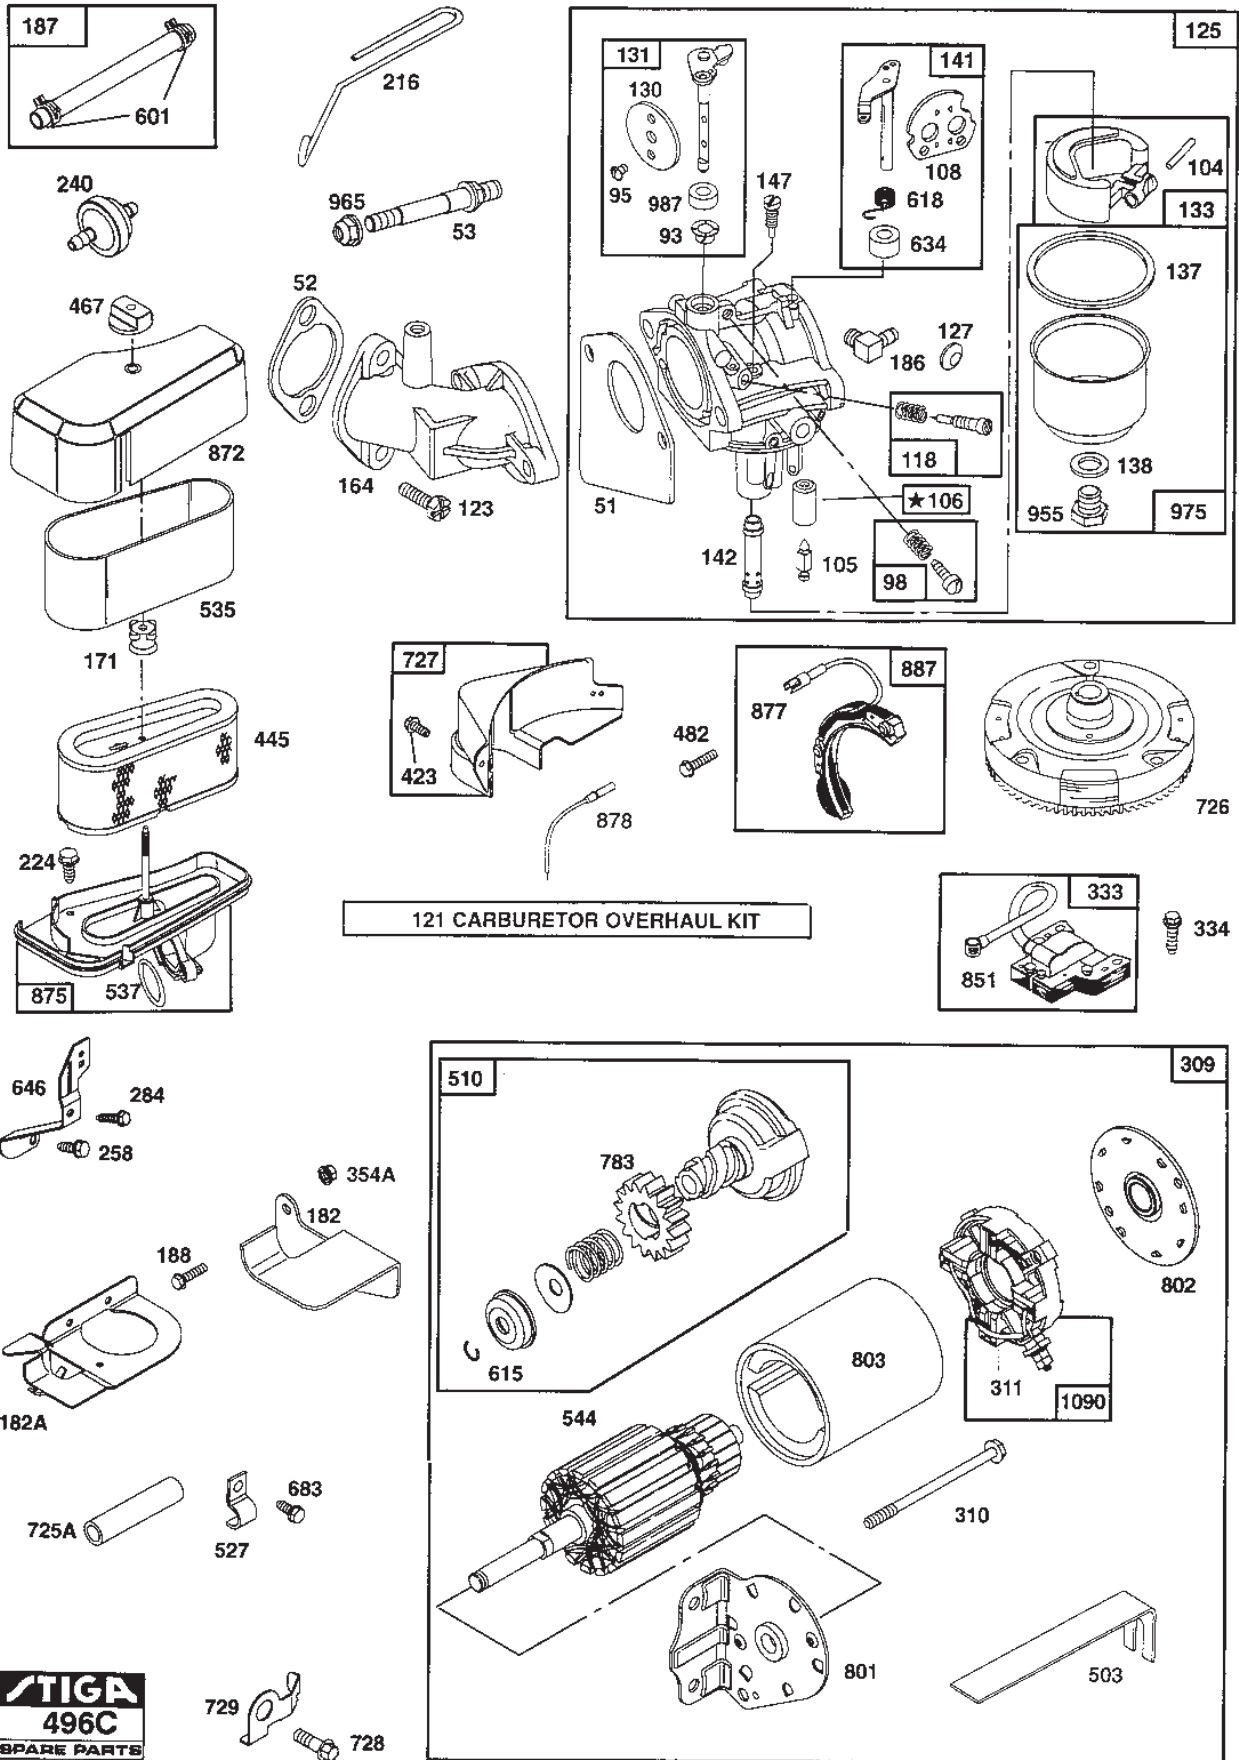

Utgåva Issue 41 - 2014		Förgasare Startmotor	Carburettor Starter Motor		
Pos. Fig.	Antal Quantity	Art nr Part No	Benämning	Description	Anmärkning Notes
423	2	94903	Skruv	Screw	
445	1	493910	Cartridge	Cartridge	
467	1	493903	Lås ratt	Knob	
482	2	93621	Skruv	Screw	
503	1	806000	Strap	Strap	
510	1	497606	Startdrev	Drive	
527	1	221428	Clamp	Clamp	
535	1	272477	Luftfilterelement	Filter Element	
537	1	281106	O-ring	O-ring	
544	1	497603	Armature	Armature	
601	2	93053	Slangklämma	Hose clamp	
615	1	263080	Retainer	Retainer	
618	1	262803	Fjäder	Spring	
634	1	494455	Seal-spring	Seal-spring	
634	1	281168	Bricka	Washer	
646	1	224546	Brace	Brace	
683	1	94929	Skruv	Screw	
725	1	222175	Värmskydd	Heat shield	
726	1	392134	Kuggkrans	Gear ring	
726	1	399676	Kuggkrans	Gear ring	
727	1	490324	Skyddskåpa	Cover	
728	2	94773	Skruv	Screw	
728	2	94951	Skruv	Screw	
729	1	225170	Wire retainer	Wire retainer	
783	1	280104	Drev	Gear	
801	1	394856	Lock	Drive end cap	
802	1	497607	Botten	End Cap	
803	1	497604	Hus	Housing	
851	1	493880	Terminal	Terminal	
872	1	281105	Cover	Cover	
875	1	496368	Filterhus	Filter body	
877	1	393814	Connector	Connector	
878	1	393422	Kabelhärva	Harness	
887	1	391529	Stator	Stator	
955	1	94642	Skruv	Screw	
965	2	94010	Mutter	Nut	
975	1	494378	Bowl	Bowl	
975	1	495933	Bowl	Bowl	
987	1	281166	Seal	Seal	
1090	1	497605	Brush set	Brush set