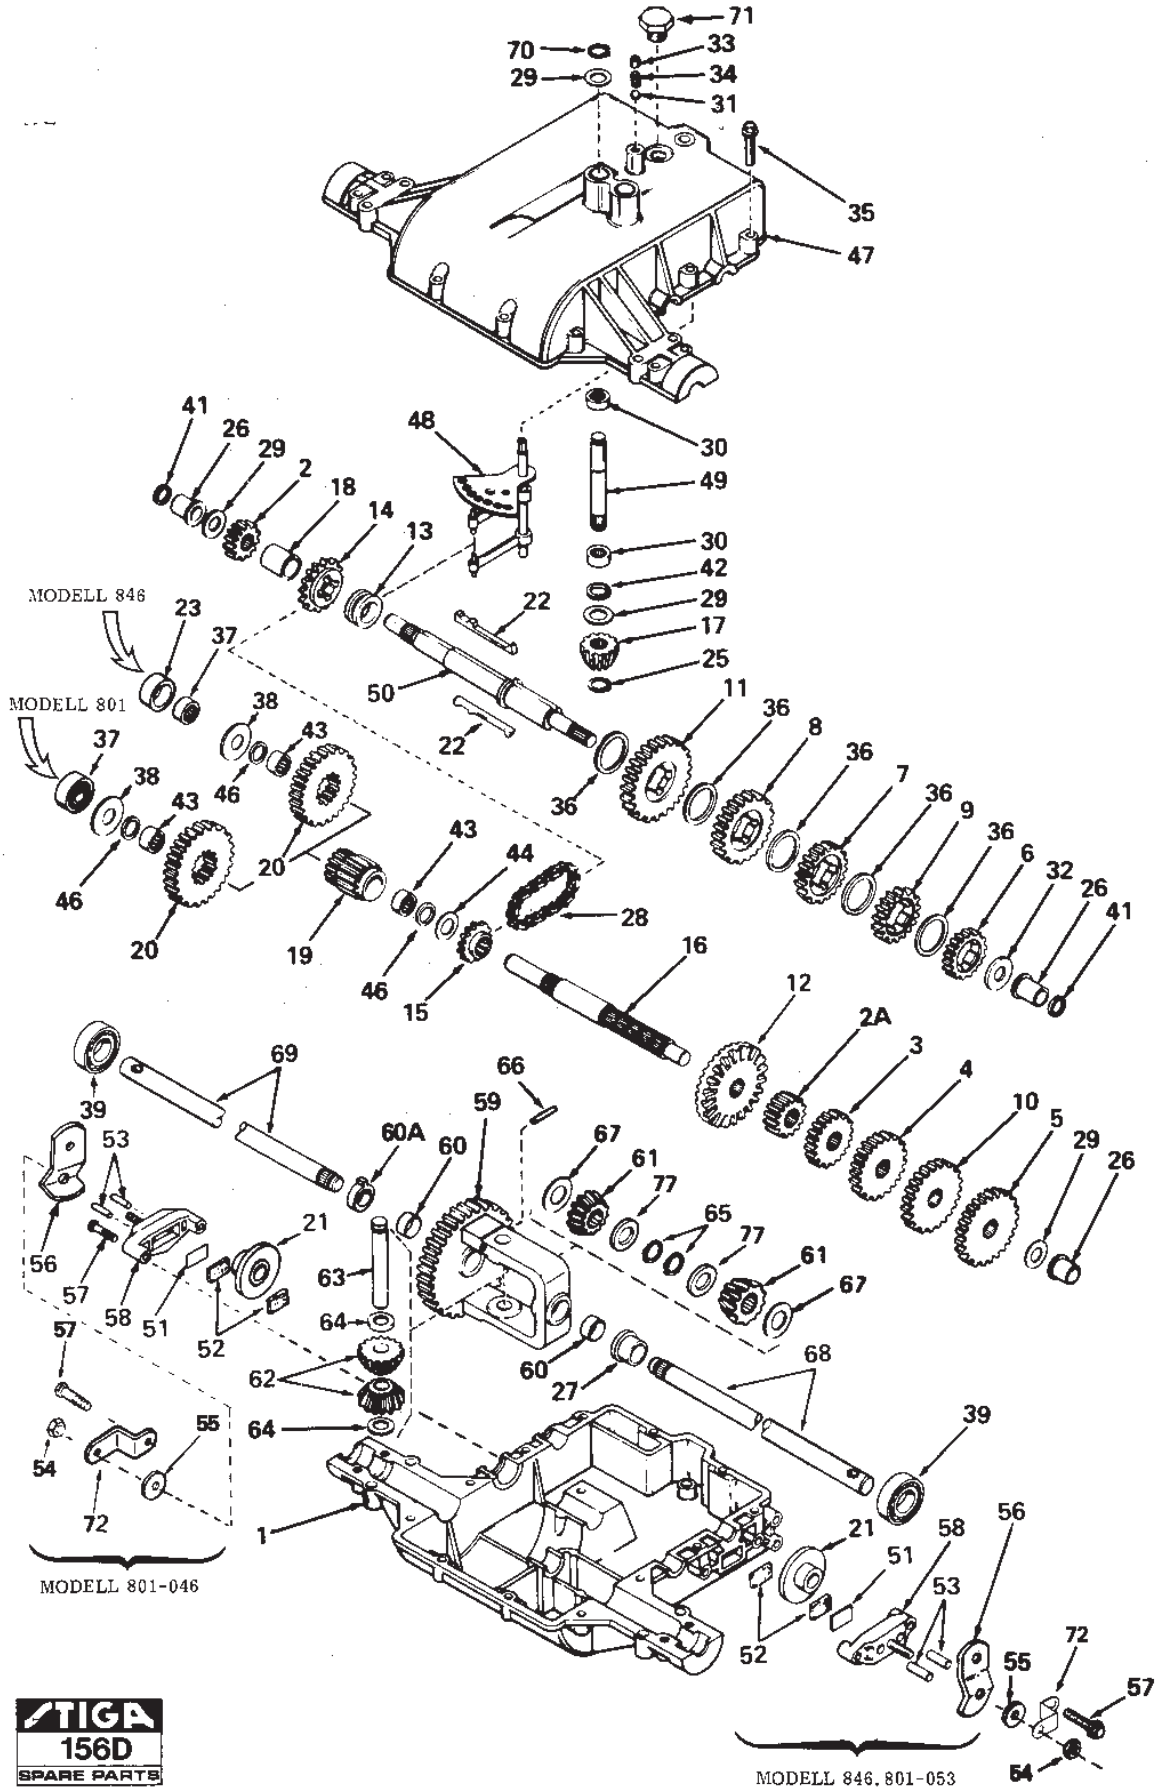

Utgåva Issue 39 - 2014		Transaxle			
Pos. Fig.	Antal Q.ty	Art nr Part No	Benämning	Description	Anmärkning Notes
37	1	P000-7801-21	Needle Bearing	Needle Bearing	
38	1	P000-7801-13	Bricka	Washer	
39	2	P000-7801-19	Kullager	Ball Bearing	
41	2	P000-7880-51	Ring	Seal	
42	1	P000-7880-57	Ring	Ring	
42	1	P000-7920-01	O-ring	O-ring	
43	2	P000-7801-12	Nållager	Needle Bearing	
44	1	P000-7801-14	Bricka	Washer	
46	2	P000-7880-53	Ring	Ring	
47	1	P000-7720-82	Cover	Cover	
47	1	P007-7207-8A	Lock	Cover	
48	1	P000-7842-90	Växelförare	Shift rod	
49	1	P000-7761-35	Axel	Shaft	
49	1	P000-7762-26	Axel	Shaft	
50	1	P007-7618-3A	Axel	Shaft	
50	1	P007-7618-4A	Axel	Shaft	
51	1	P000-7900-07	Tryck platta	Brake plate	
52	2	P000-7900-06	Bromsbelägg	Brake pad	
53	2	P000-7860-26	TryckSprint	Dowel pin	
54	1	P000-7920-75	Mutter	Nut	
55	1	P000-7920-76	Bricka	Washer	
56	1	P000-7900-08	Bromsarm	Brake Lever	
56	1	P000-7900-31	Bromsarm	Brake Lever	
57	2	P000-7920-73	Skruv	Screw	
58	1	P000-7900-25	Hållare	Holder	
59	1	P007-7805-3A	Drev kpl	Gear assy	
60	1	P000-7801-20	Bussning	Bushing	
60	2	P000-7800-64	Bussning	Bushing	
61	2	P000-7781-66	Bevel gear	Bevel gear	
61	2	P000-7782-21	Drev	Bevel gear	
62	2	P000-7780-68	Drev	Gear	
62	2	P000-7781-31	Gear	Gear	
63	1	P000-7860-34	Stift	Drive pin	
64	2	P000-7800-65	Bricka	Washer	
65	2	P000-7921-25	Låsring	Snap ring	
66	1	P000-7920-40	Stift	Pin	
67	2	P000-7800-01	Bricka	Washer	
68	1	P000-7746-70	Axel	Axle	382 mm
68	1	P007-7467-3A	Axel	Axle	368 mm
69	1	P000-7746-69	Axel	Axle	335 mm
69	1	P007-7467-4A	Axel	Axle	320 mm
70	1	P000-7920-35	Låsring	Retaining ring	
71	1	P000-7920-74	Plug	Plug	
72	1	P000-7860-86	Fäste	Bracket	
77	2	P000-7800-14	Bricka	Washer	
77	2	P000-7921-25	Låsring	Snap ring