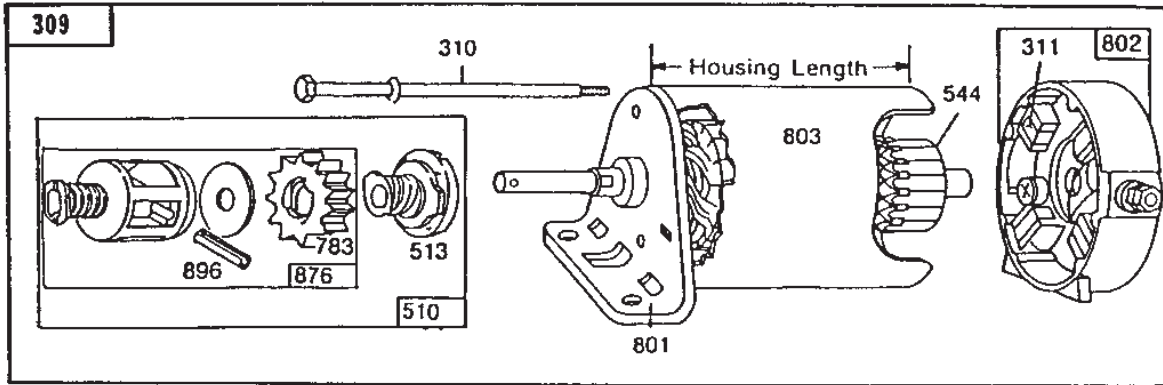

121 CARBURETOR OVERHAUL KIT

861 PUMP REPAIR KIT