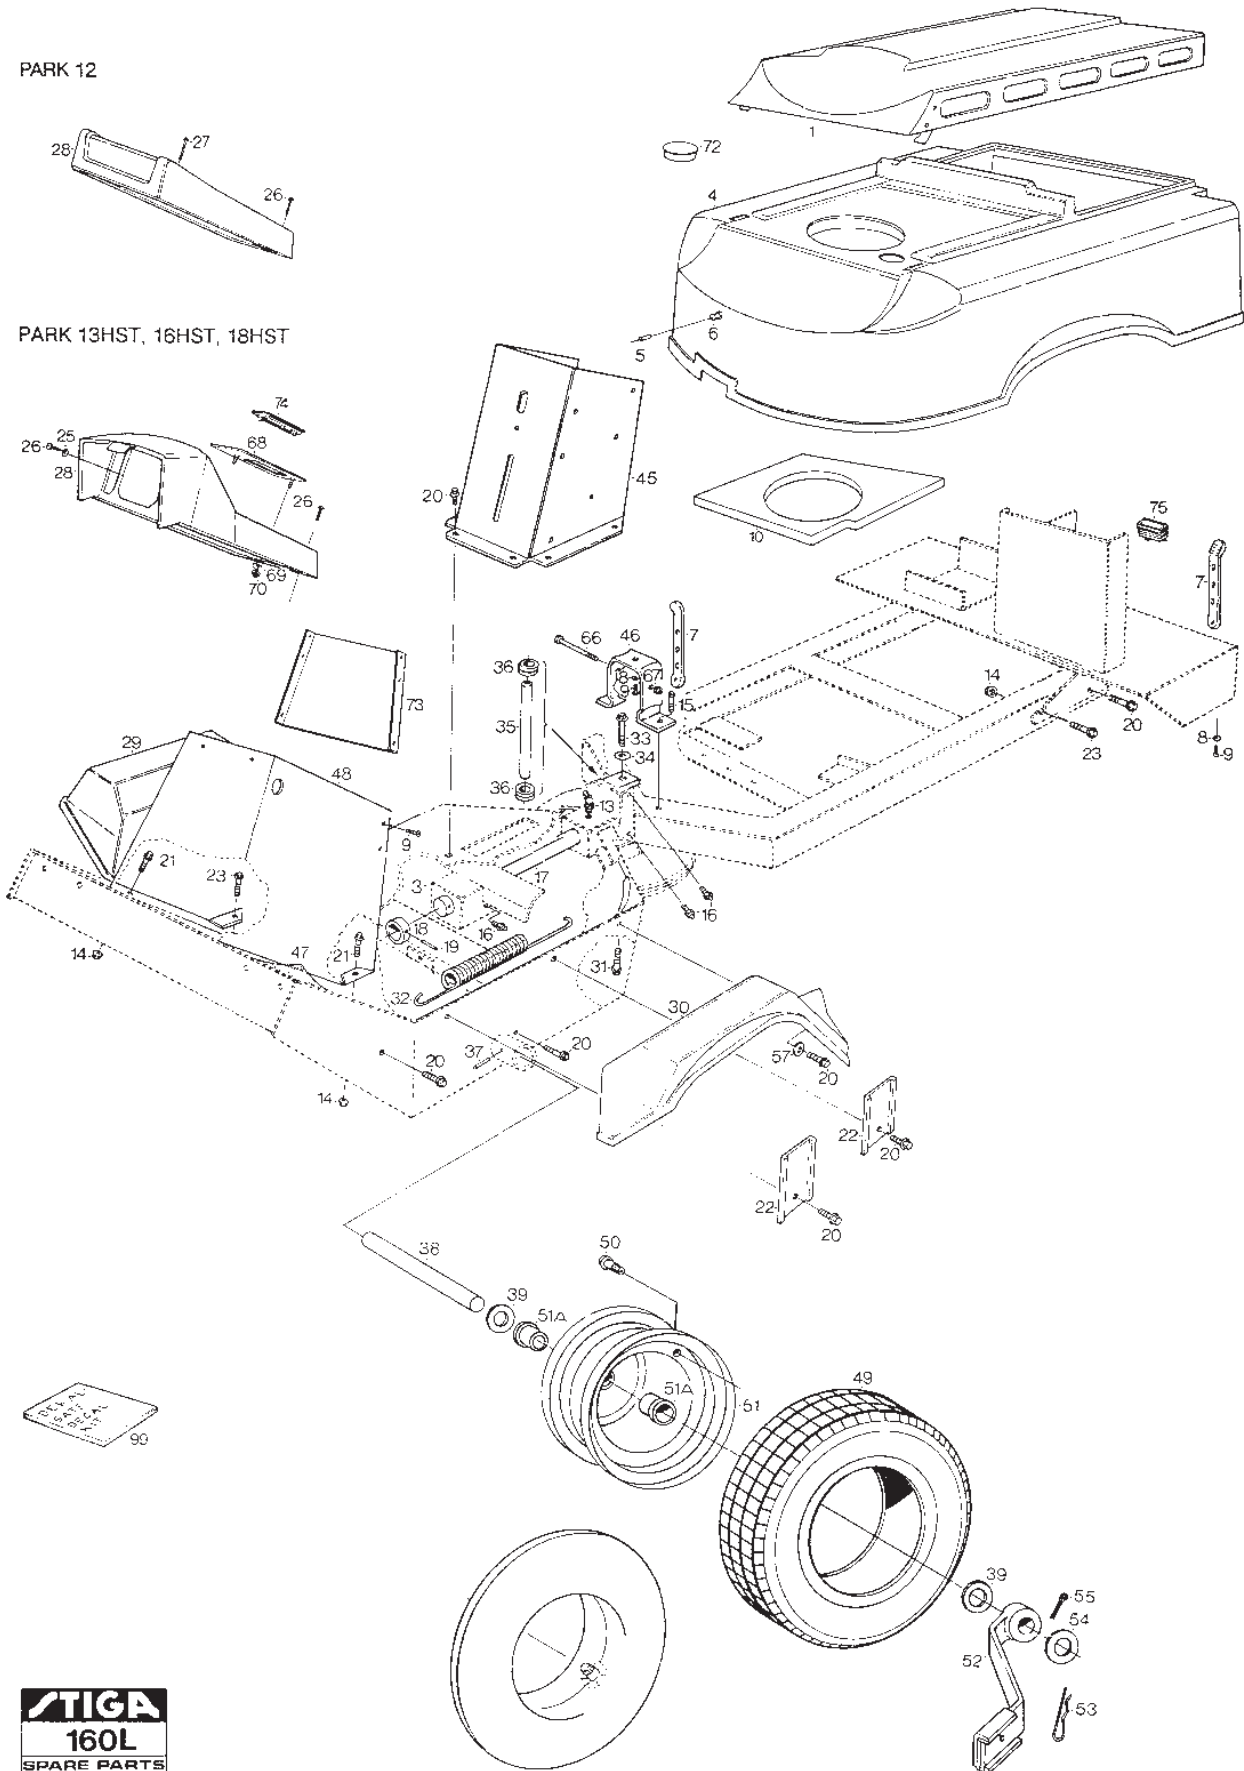

PARK 12

PARK 13HST, 16HST, 18HST

Utgåva Issue 41 - 2014		Ram	Frame		
Pos. Fig.	Antal Quantity	Art nr Part No	Benämning	Description	Anmärkning Notes
1	1	1134-2215-01	Motorlucka5-01	Engine Cover (Black)	
3	1	1134-3411-03	Främre ram	Front frame	
4	1	1134-3215-01	Motorhuv 1-00	Engine Hood	
5	3	9632-0516-00	Popnit Tap/D/Bs 416 Gf9.5	Pop Rivet	
6	3	9405-0029-00	Knopp	Knob	
7	1	1134-9028-01	Gummistropp (3 St)	Rubber Strap (3 Pcs)	Innehåller/contains 3
8	3	9699-0087-02	Bricka	Washer	
9	3	9849-8013-16	Skruv	Screw	
10	1	1134-2053-01	Ljudisoleringsmatta	Foam Pad	15 mm
13	1	9501-0502-00	Smörjnippel	Grease Joint	
14	8	9739-0831-22	Mutter	Nut	
15	2	9942-0612-16	Skruv	Screw	
16	4	9501-0500-00	Smörjkopp Kort Rak	Grease Dispenser	
17	1	1134-1757-07	Midjegaffel M Ledaxel 5-01 H-10	Clevis	
18	1	1134-0031-00	Ledaxelstopp	Pivot Shaft Stop	
19	1	9595-0262-00	Spännstift	Locating Pin	
20	18	9942-0816-16	Skruv	Screw	
21	4	9959-0816-16	Skruv	Screw	16 mm
22	4	1134-0225-00	Stödplåt	Support Plate	
23	4	9959-0820-16	Skruv	Screw	20 mm
25	2	9699-0099-02	Bricka	Washer	
26	4	9849-8013-16	Skruv	Screw	13 mm
28	1	1134-3371-01	Instrumentpanel	Panel	
29	1	1134-2174-02	Framskärm Höger1-00	Mudguard,Rh (Yellow)	
30	1	1134-2174-01	Framskärm Vänster1-00	Mudguard,Lh (Yellow)	
31	1	9959-1025-16	Skruv	Screw	
32	1	1134-2171-01	Fjäder	Spring	
33	1	9959-1020-16	Skruv	Screw	
34	1	9699-0035-02	Bricka	Washer	
35	1	1134-0057-00	Centrumaxel	Centre Shaft	
36	2	9547-0001-00	Ledlager Ge17Es	Bearing	
37	2	9595-0258-00	Spännstift	Locating Pin	
38	2	1134-0075-01	Framaxeltapp	Front Axle	
39	6	1134-0341-01	Bricka	Washer	
45	1	1134-3252-02	Sitskonsol-gul	Seat Bracket-Yellow	
46	1	1134-2951-01	Huvstöd Par	Engine Cover Support	
47	1	1134-3546-01	Durkmatta Park Hst	Floor Mat	
48	1	1134-2833-10	Frontdekor Kpl 1-00 02	Front Trim Plate	
49	2	9545-0116-00	Däck	Tyre	16 X 7.50-8
50	2	9545-0500-00	Ventil	Valve Assy.	
51	1	1134-9026-01	Bussning	Bearing	Innehåller/contains 4
51	2	1134-2668-01	Fälg kpl	Rim assy	
52	2	1134-3710-01	Fäste Kpl 5-01 15	Attachment For Accessories	960416-
52	2	1134-1183-04	1134-3710-01+9599-0080-02	1134-3710-01+9599-0080-02	-960415
53	2	9599-0080-02	SaxSprint Sp 4*28	Cotter Pin	960416-
53	2	9598-0003-02			-960415
54	2	9699-0042-02	Bricka	Washer	
55	2	9599-0080-02	SaxSprint Sp 4*28	Cotter Pin	
57	2	9699-0056-02	Bricka	Washer