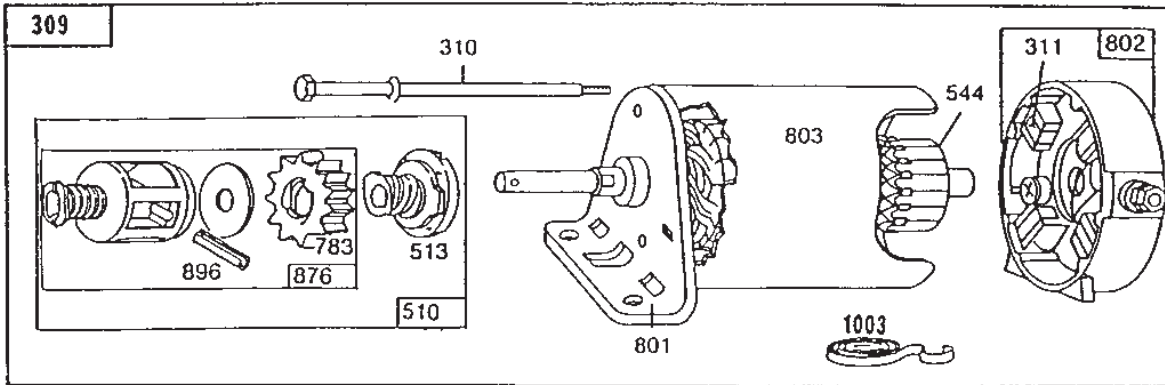

121 CARBURETOR OVERHAUL KIT