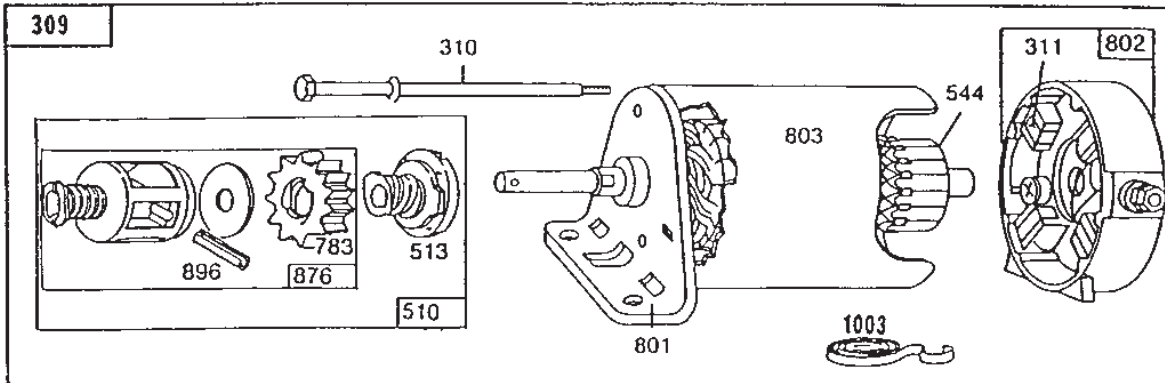

121 CARBURETOR OVERHAUL KIT