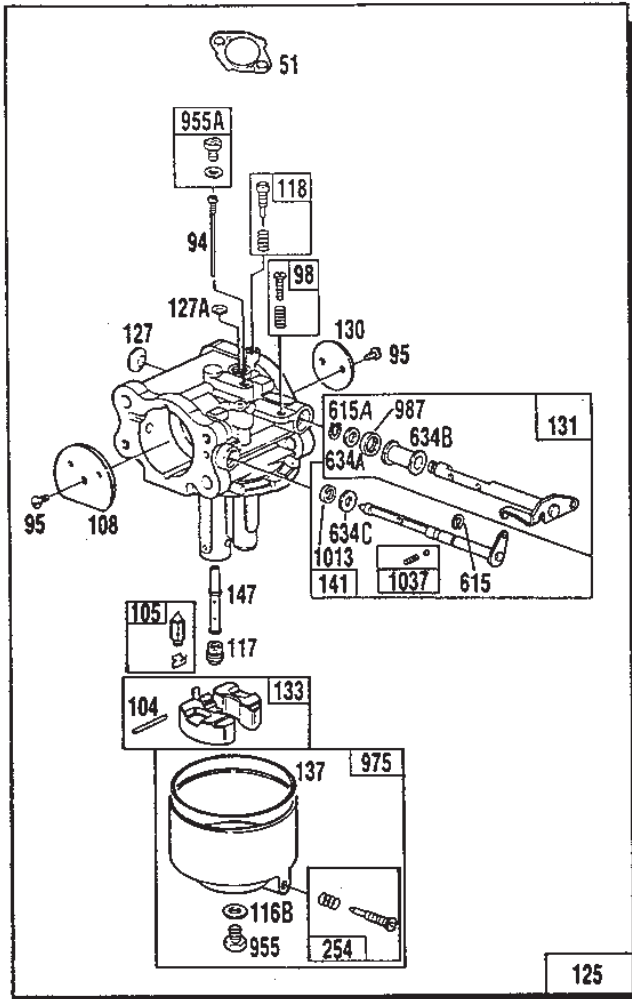

121 CARBURETOR OVERHAUL KIT