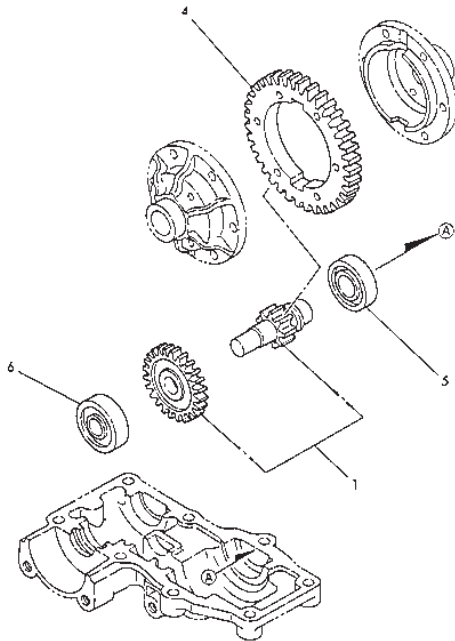

SLUTDREV KPL/FINAL GEAR ASSY