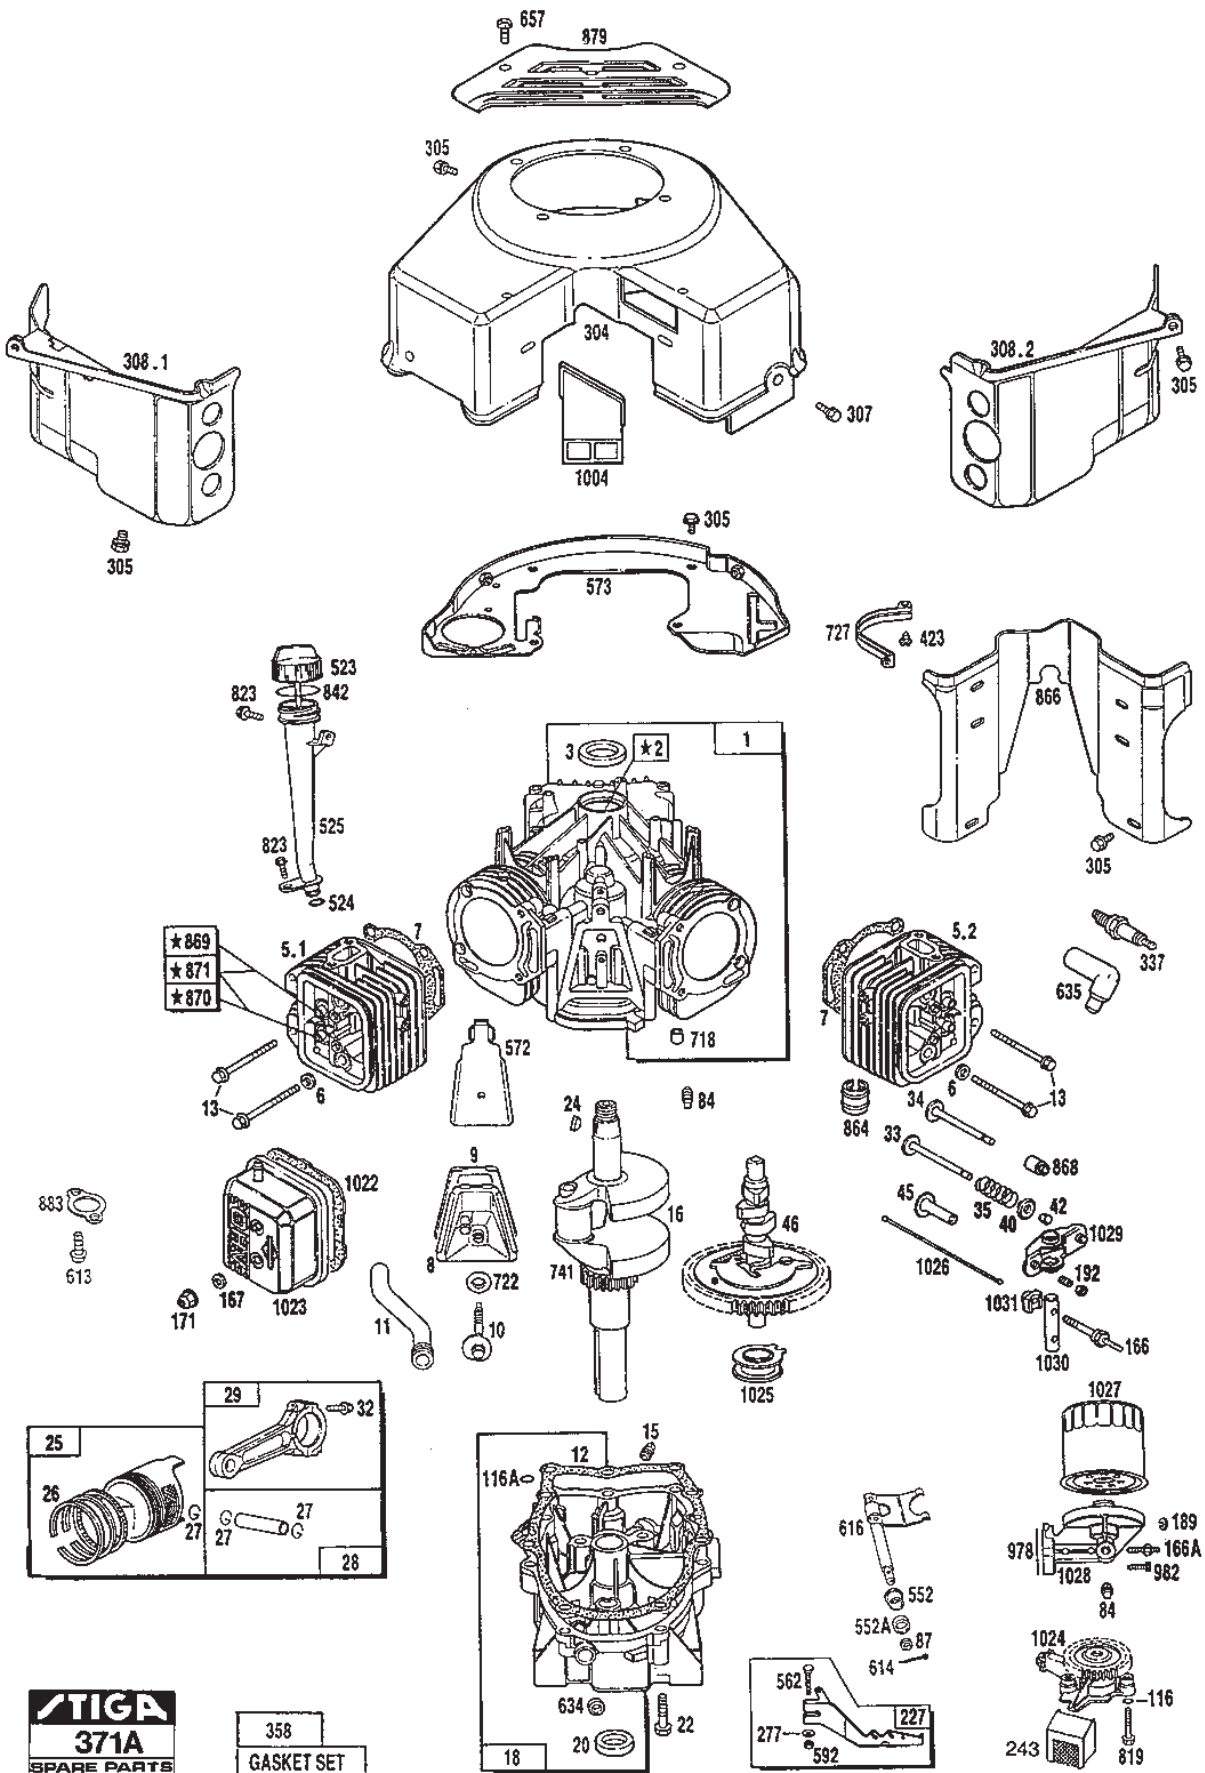

STIGA
371A
SPARE PARTS

358
GASKET SET

Utgåva Issue 37 - 2014		Cylinder Vevhus		Cylinder Crankcase	
Pos. Fig.	Antal Q.ty	Art nr Part No	Benämning	Description	Anmärkning Notes
1023	1	807665	Valve cover	Valve cover	Cylinder no. 1
1023	1	807665	Valve cover	Valve cover	Cylinder no.1
1023	1	807665	Valve cover	Valve cover	Cylinder no. 1
8	1	807795	Vevhusventilation	Breather	
25	2	807807	Kolv	Piston	0.010
25	2	807807	Kolv	Piston	0.010
25	2	807807	Kolv	Piston	0.010
26	2	807808	Ring set	Ring set	0.010
26	2	807808	Ring set	Ring set	0.010
26	2	807808	Ring set	Ring set	0.010
25	2	807809	Kolv	Piston	0.020
25	2	807809	Kolv	Piston	0.020
25	2	807809	Kolv	Piston	0.020
26	2	807810	Ring set	Ring set	0.020
26	2	807810	Ring set	Ring set	0.020
26	2	807810	Ring set	Ring set	0.020
25	2	807811	Kolv	Piston	0.030
25	2	807811	Kolv	Piston	0.030
25	2	807811	Kolv	Piston	0.030
26	2	807812	Ring set	Ring set	0.030
26	2	807812	Ring set	Ring set	0.030
26	2	807812	Ring set	Ring set	0.030
308	1	807868	Ledplåt	Air Guide	Pos 308.1
308	1	807868	Ledplåt	Air Guide	Pos. 308.1
308	1	807869	Ledplåt	Air Guide	Pos 308.2
308	1	807869	Ledplåt	Air Guide	Pos 308.2
304	1	807899	Blower housing	Blower housing	
7	2	807986	Packning	Gasket	
5.1	1	807987	Topplöck	Cylinder Head	
5.2	1	807988	Topplöck	Cylinder Head	
358	1	807989	Packningssats	Gasket set	Delarna märkta S