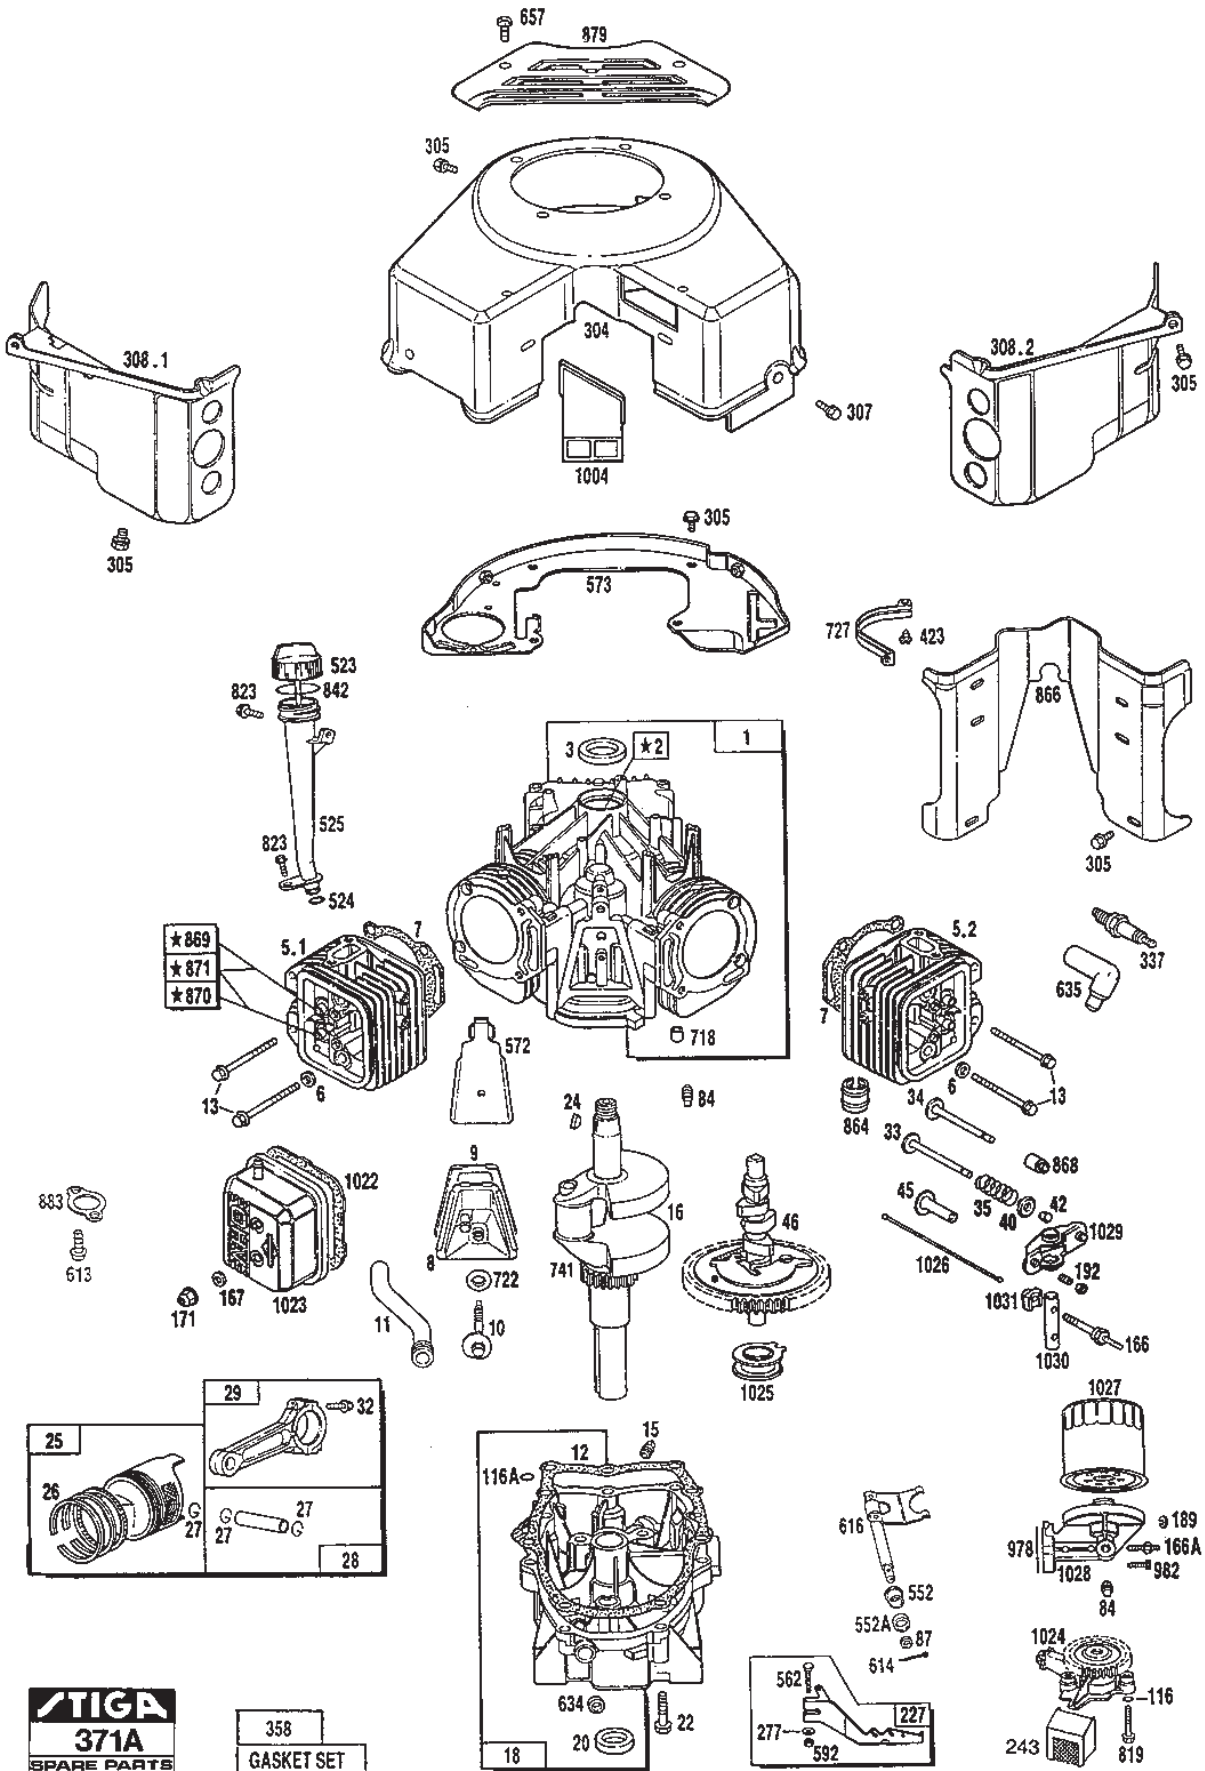

STIGA
371A
SPARE PARTS

358
GASKET SET

Utgåva Issue 37 - 2014		Cylinder Vevhus	Cylinder Crankcase		
Pos. Fig.	Antal Q.ty	Art nr Part No	Benämning	Description	Anmärkning Notes
337	2	491055	Spark plug-long thr	Spark plug-long thr.	
1027	1	491056	Oljefilter	Oil Filter	
657	2	805009	Skruv	Screw	
524	1	805011	Oil seal	Oil seal	
842	1	805012	O-ring	O-ring	
24	1	805016	Kil	Key	
22	9	805017	Skruv	Screw	
277	1	805018	Bricka	Washer	
171	4	805019	Mutter	Nut	
883	2	805024	Packning	Gasket	
307	2	805025	Skruv	Screw	
1022	2	805028	Packning	Gasket	
982	2	805030	Skruv	Screw	
15	1	805048	Oil drain plug	Oil drain plug	
20	1	805049	Oil seal	Oil seal	
87	1	805054	Seal	Seal	
819	2	805057	Skruv	Screw	
116	2	805058	O-ring	O-ring	
84	2	805059	Plugg	Plug	
166A	1	805073	Stud	Stud	
35	4	805078	Fjäder	Spring	
864	2	805083	Avgasport	Exhaust port liner	
871	4	805084	Valve guide	Valve guide	
869	2	805085	Seat-intake	Seat-intake	
870	2	805086	Seat-exhaust	Seat-exhaust	
33	2	805089	Exhaust valve	Exhaust valve	
34	2	805090	Insugningsventil	Intake valve	
40	4	805092	Retainer	Retainer	
868	4	805094	Seal	Seal	
13	8	805097	Skruv	Screw	
27	4	805099	Låsring	Lock	
1023	1	805100	Valve cover	Valve cover	
1023	1	805100	Valve cover	Valve cover	
3	1	805101	Oil seal	Oil seal	
718	2	805103	Styrpinne	Dowel pin	
2	1	805107	Bearing	Bearing	
12	1	805112	Packning	Gasket	
613	4	805158	Skruv	Screw	
42	4	805161	Retainer	Retainer	
6	8	805193	Bricka	Washer	
572	1	805197	Baffle	Baffle	
116A	1	805198	O-ring	O-ring	
978	1	805250	Packning	Gasket	
423	2	805260	Skruv	Screw	
1028	1	805292	Oljefilteradapter	Oil filter adapter	
243	1	805312	Oil screen	Oil screen	
1025	1	805313	Governor slider	Governor slider	
823	2	805317	Skruv	Screw	
1031	4	805341	Fäste	Support