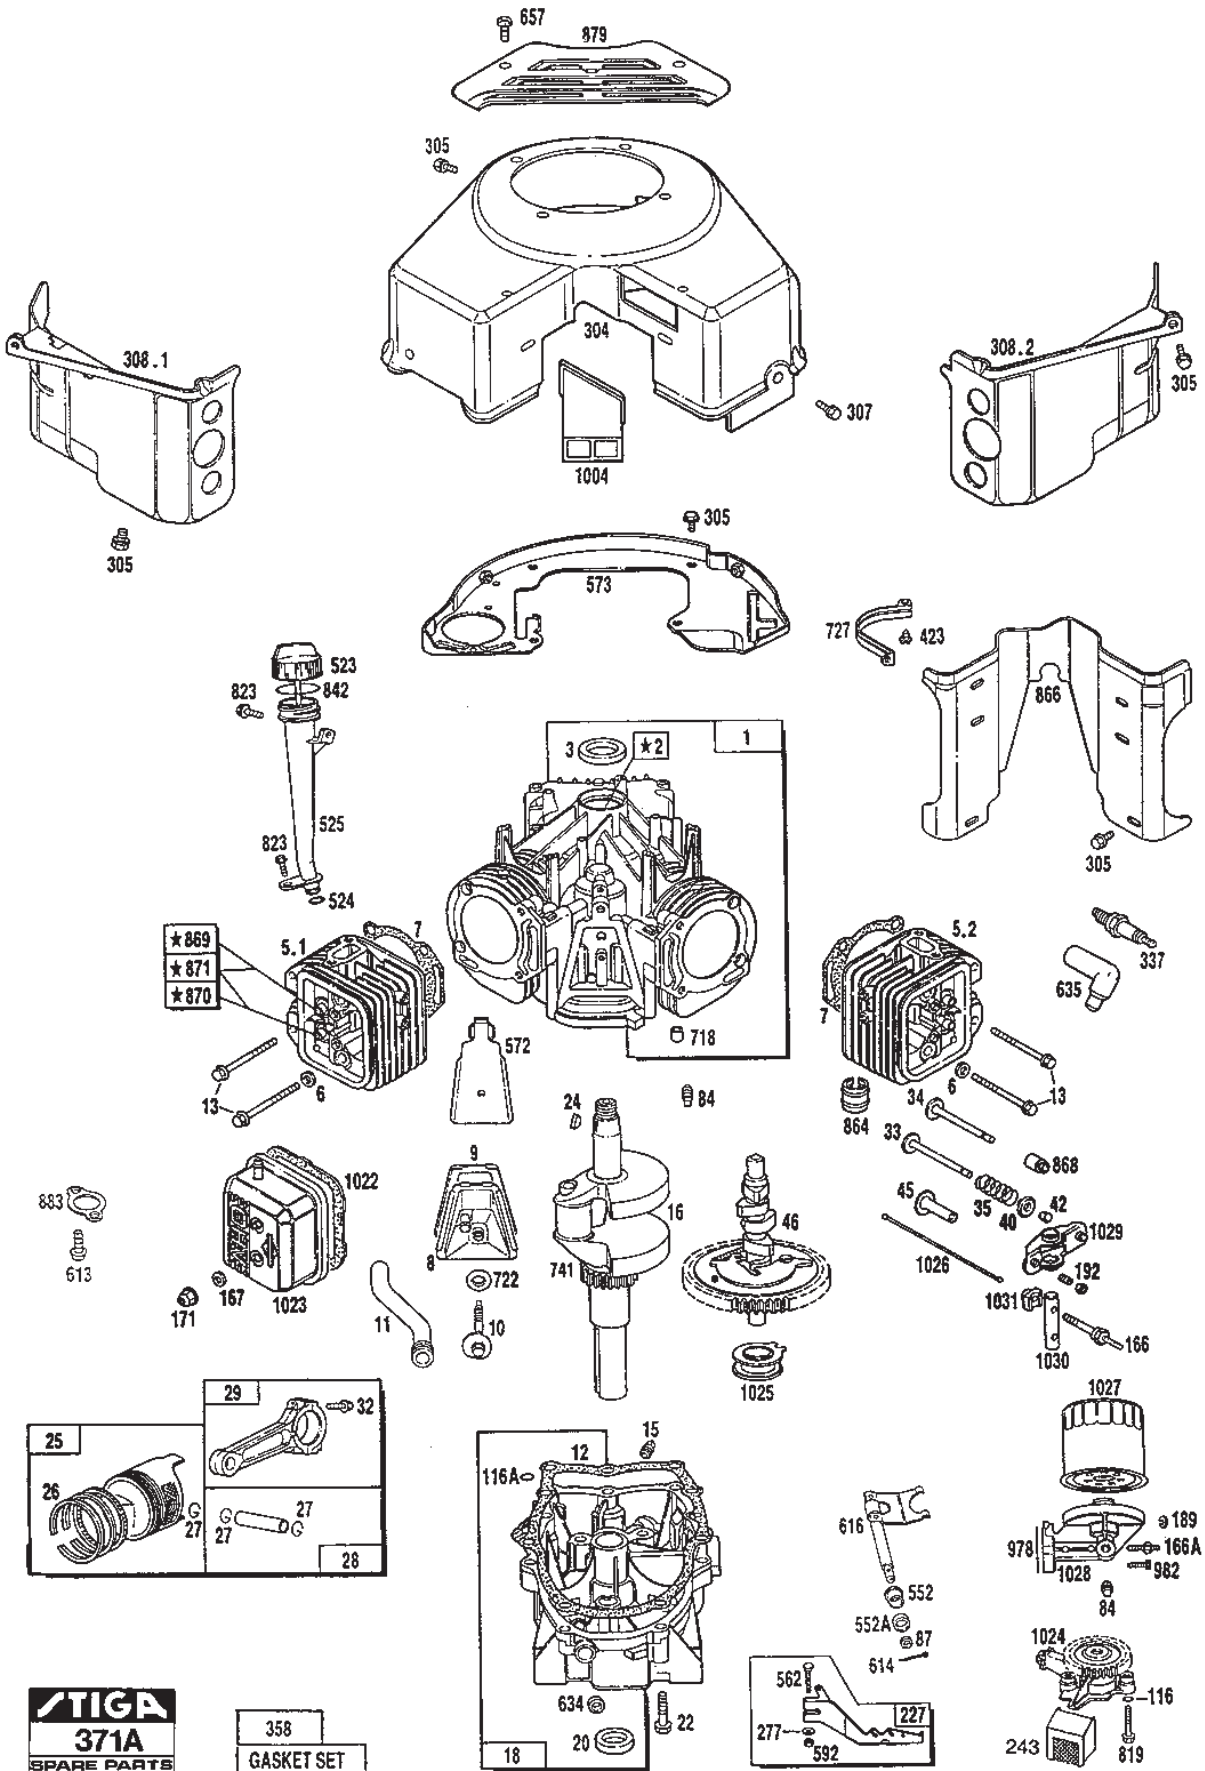

**STIGA**  
**371A**  
SPARE PARTS

358  
GASKET SET

Utgåva Issue 37 - 2014		Cylinder Vevhus	Cylinder Crankcase		
Pos. Fig.	Antal Q.ty	Art nr Part No	Benämning	Description	Anmärkning Notes
337	2	491055	Spark plug-long thr	Spark plug-long thr.	
1027	1	491056	Oljefilter	Oil Filter	
657	2	805009	Skruv	Screw	
524	1	805011	Oil seal	Oil seal	
842	1	805012	O-ring	O-ring	
24	1	805016	Kil	Key	
22	9	805017	Skruv	Screw	
277	1	805018	Bricka	Washer	
171	4	805019	Mutter	Nut	
883	2	805024	Packning	Gasket	
307	2	805025	Skruv	Screw	
1022	2	805028	Packning	Gasket	
982	2	805030	Skruv	Screw	
15	1	805048	Oil drain plug	Oil drain plug	
20	1	805049	Oil seal	Oil seal	
87	1	805054	Seal	Seal	
819	2	805057	Skruv	Screw	
116	2	805058	O-ring	O-ring	
84	2	805059	Plugg	Plug	
166A	1	805073	Stud	Stud	
35	4	805078	Fjäder	Spring	
864	2	805083	Avgasport	Exhaust port liner	
871	4	805084	Valve guide	Valve guide	
869	2	805085	Seat-intake	Seat-intake	
870	2	805086	Seat-exhaust	Seat-exhaust	
33	2	805089	Exhaust valve	Exhaust valve	
34	2	805090	Insugningsventil	Intake valve	
40	4	805092	Retainer	Retainer	
868	4	805094	Seal	Seal	
13	8	805097	Skruv	Screw	
27	4	805099	Låsring	Lock	
1023	1	805100	Valve cover	Valve cover	
1023	1	805100	Valve cover	Valve cover	
3	1	805101	Oil seal	Oil seal	
718	2	805103	Styrpinne	Dowel pin	
2	1	805107	Bearing	Bearing	
12	1	805112	Packning	Gasket	
613	4	805158	Skruv	Screw	
42	4	805161	Retainer	Retainer	
6	8	805193	Bricka	Washer	
572	1	805197	Baffle	Baffle	
116A	1	805198	O-ring	O-ring	
978	1	805250	Packning	Gasket	
423	2	805260	Skruv	Screw	
1028	1	805292	Oljefilteradapter	Oil filter adapter	
243	1	805312	Oil screen	Oil screen	
1025	1	805313	Governor slider	Governor slider	
823	2	805317	Skruv	Screw	
1031	4	805341	Fäste	Support	