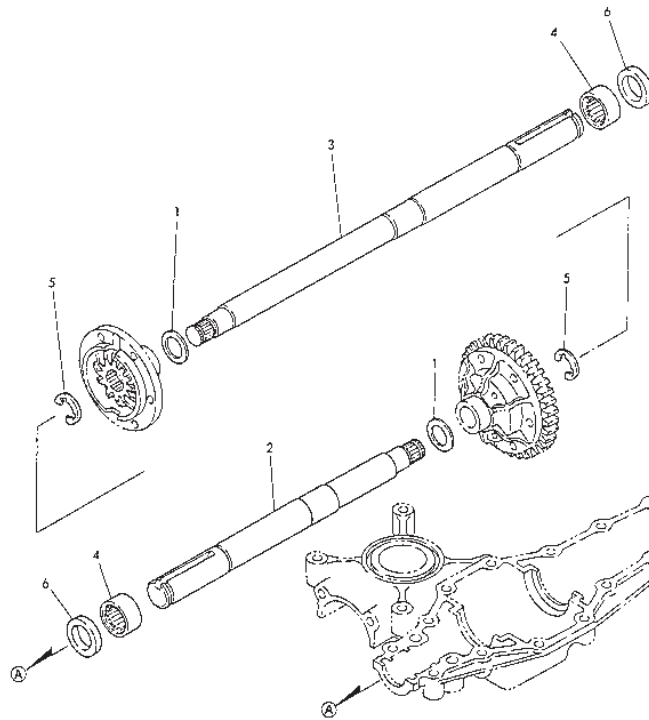

DRIVAXEL KPL/AXLE SHAFT ASSY