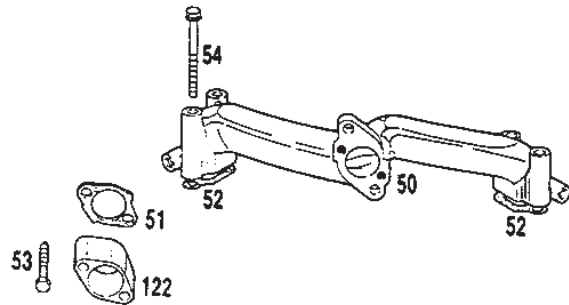

121 CARBURETOR OVERHAUL KIT