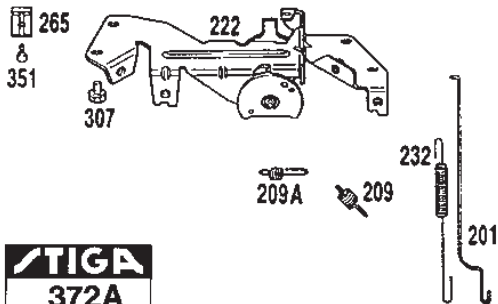

121 CARBURETOR OVERHAUL KIT