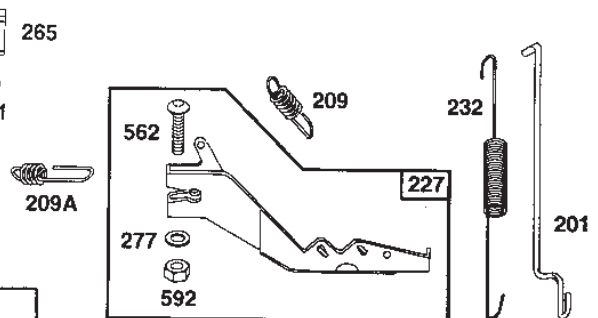

121 CARBURETOR KIT