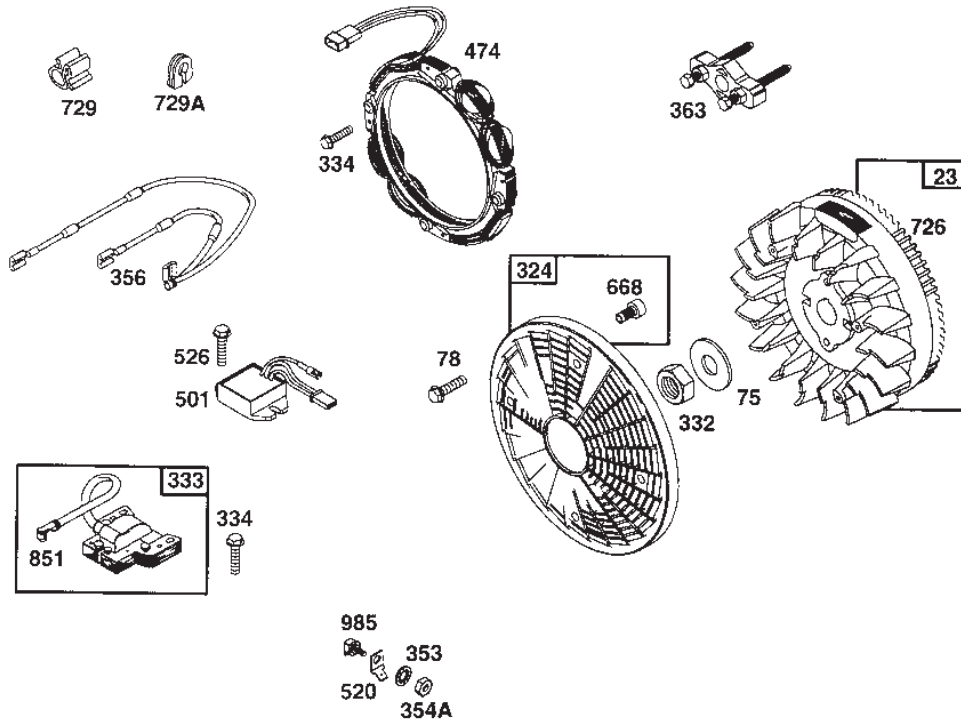

Utgåva Issue 44 - 2014		Elsystem Startmotor		Electric System Starter Motor	
Pos. Fig.	Antal Quantity	Art nr Part No	Benämning	Description	Anmärkning Notes
23	1	807531	Flywheel	Flywheel	
75	1	805007	Bricka	Washer	
78	3	805447	Skruv	Screw	
188	2	805247	Skruv	Screw	
309	1	494990	Starter motor	Starter motor	
310	2	94004	Bult	Bolt	
311	2	490311	Brush	Brush	
324	1	494439	Nät	Screen	
332	1	805021	Mutter	Nut	
333	1	492341	Armature magneto	Armature magneto	
334	6	805407	Skruv	Screw	
353	1	92791	Bricka	Washer	
354	1	90576	Mutter	Nut	
356	1	493792	Gasreglage	Throttle Cable	
363	1	19203	Avdragare	Puller	Tillbehör/Accessory
474	1	393295	Generator	Alternator	
501	1	394890	Regulator	Regulator	
510	1	495878	Drev kpl	Drive assy	
513	1	398003	Koppling kpl	Clutch Ass.Y	
520	1	93722	Anslutningsbleck	Terminal	
526	2	805448	Skruv	Screw	
544	1	490309	Armature	Armature	
668	1	805402	Distans	Spacer	
726	1	807805	Breather body	Gear	
729	1	280470	Wire clip	Wire clip	
729	1	805641	Hylsa	Grommet	
783	1	280104	Drev	Gear	
801	1	394856	Lock	Drive end cap	
802	1	494988	Bottenkåpa	Commutator end cap	
803	1	494205	Hus	Housing	
851	1	493880	Terminal	Terminal	
876	1	495877	Retainer kit	Retainer kit	
896	1	94288	Stift	Roll pin	
985	1	398525	Isolator	Insulator