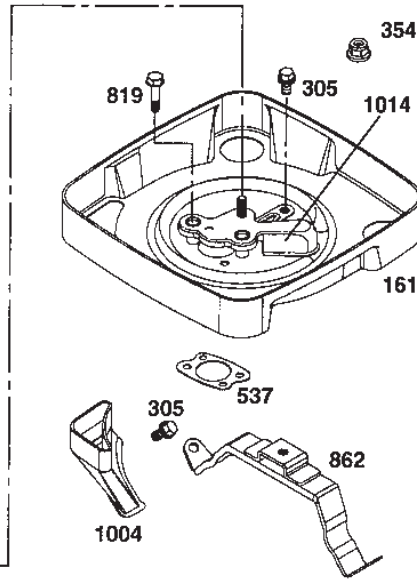

121 CARBURETOR KIT

358 GASKET SET