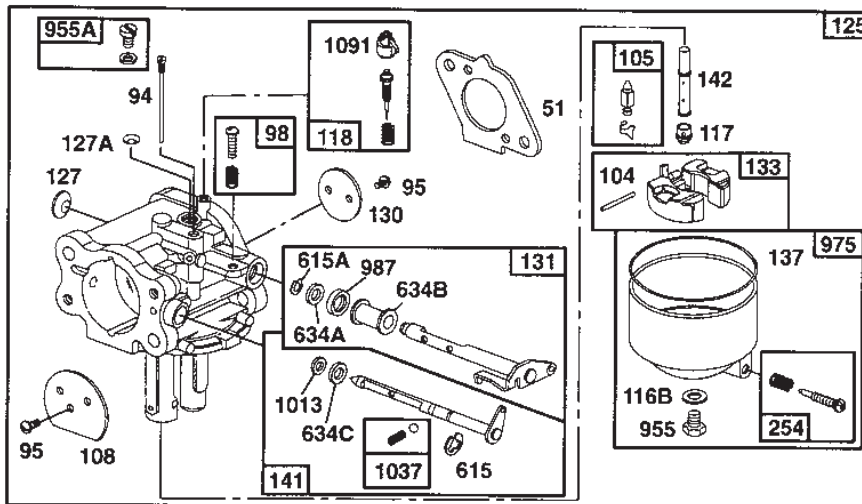

121 CARBURETOR KIT

358 GASKET SET