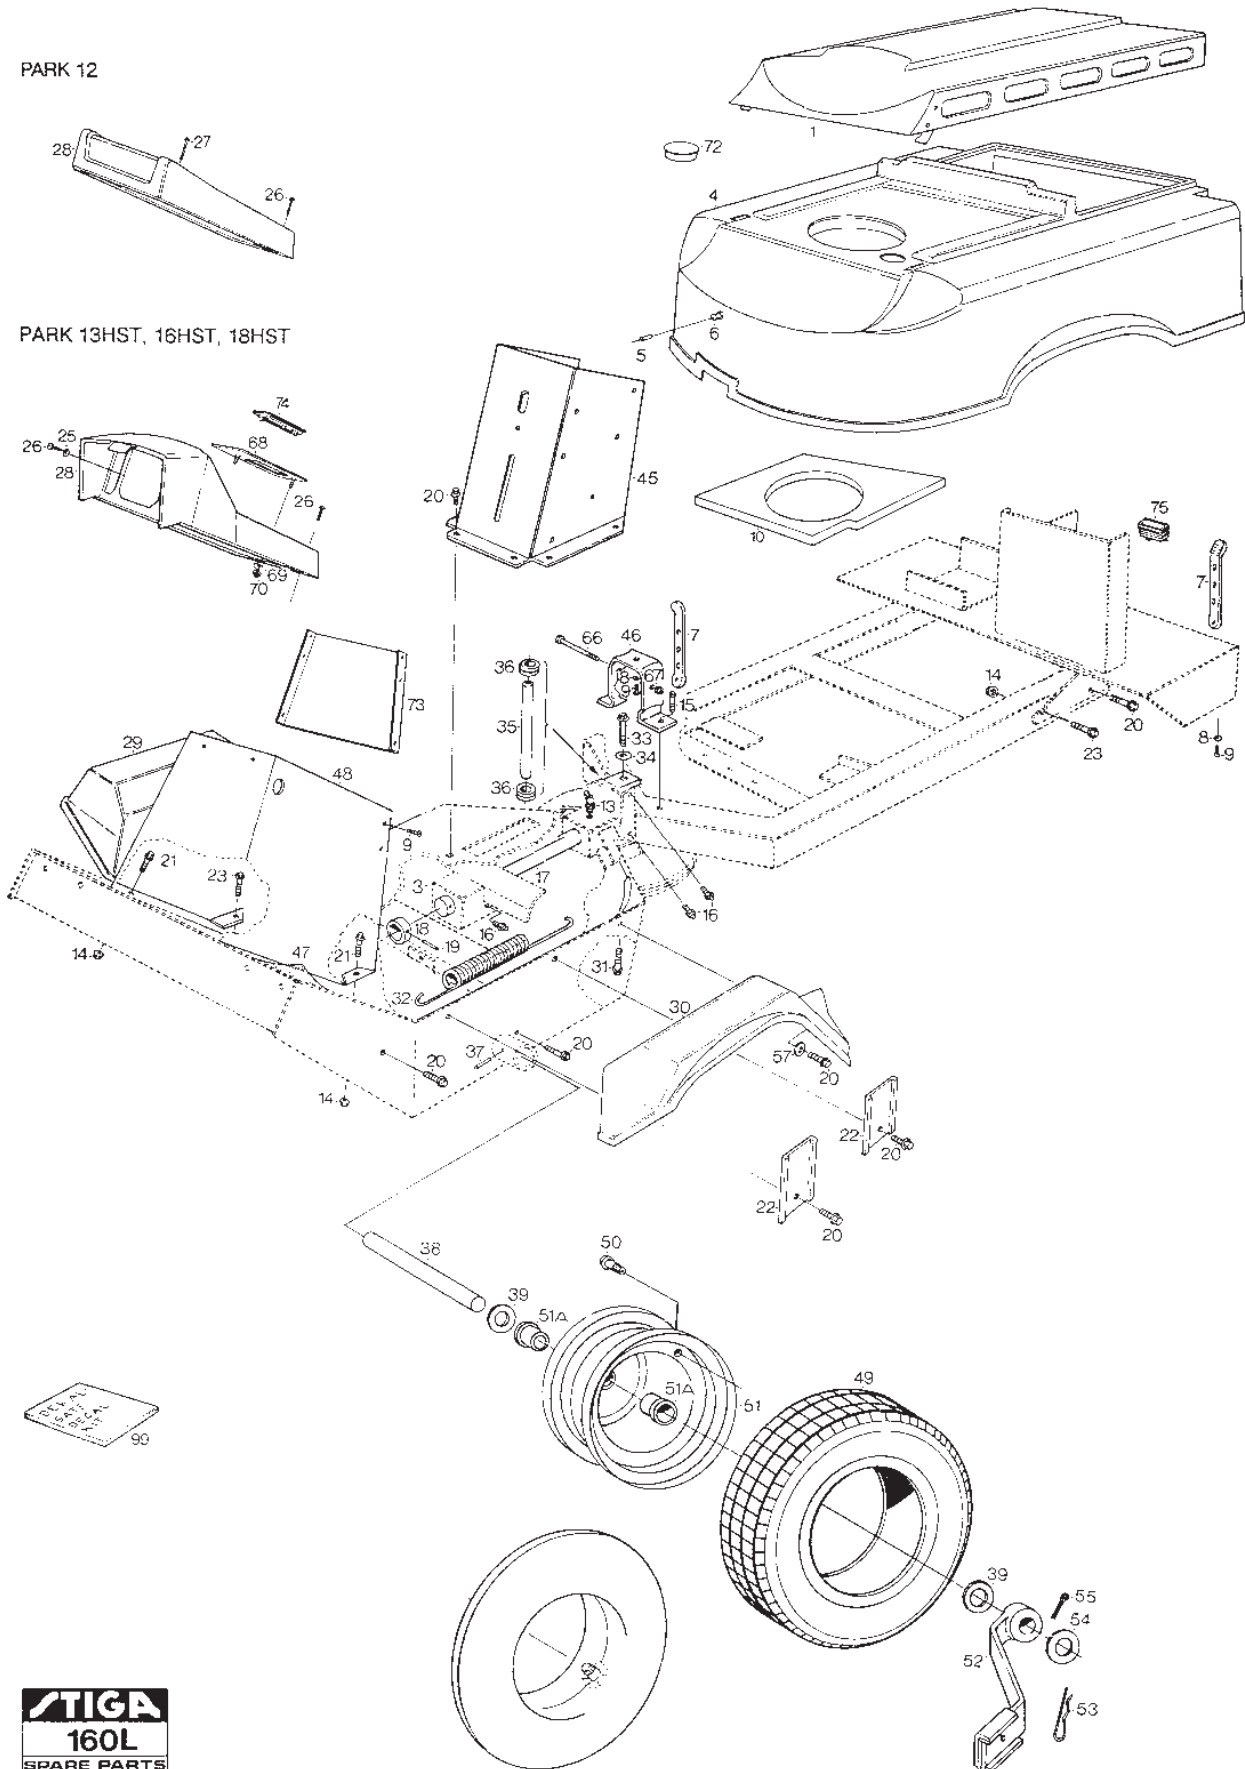

PARK 12

PARK 13HST, 16HST, 18HST

Utgåva Issue 41 - 2014		Ram	Frame		
Pos. Fig.	Antal Quantity	Art nr Part No	Benämning	Description	Anmärkning Notes
1	1	1134-2215-01	Motorlucka5-01	Engine Cover (Black)	
3	1	1134-3411-03	Främre ram	Front frame	
4	1	1134-3215-01	Motorhuv 1-00	Engine Hood	
5	3	9632-0516-00	Popnit Tap/D/Bs 416 Gf9.5	Pop Rivet	
6	3	9405-0029-00	Knopp	Knob	
7	1	1134-9028-01	Gummistropp (3 St)	Rubber Strap (3 Pcs)	Innehåller/contains 3
8	3	9699-0087-02	Bricka	Washer	
9	7	9849-8013-16	Skruv	Screw	
10	1	1134-2053-02	Ljudisoleringsmatta	Foam Pad	10 mm
13	1	9501-0502-00	Smörjnippel	Grease Joint	
14	8	9739-0831-22	Mutter	Nut	
15	2	9942-0612-16	Skruv	Screw	
16	4	9501-0500-00	Smörjkopp Kort Rak	Grease Dispenser	
17	1	1134-1757-07	Midjegaffel M Ledaxel 5-01 H-10	Clevis	
18	1	1134-0031-00	Ledaxelstopp	Pivot Shaft Stop	
19	1	9595-0262-00	Spännstift	Locating Pin	
20	18	9942-0816-16	Skruv	Screw	
21	4	9959-0816-16	Skruv	Screw	16 mm
22	4	1134-0225-00	Stödplåt	Support Plate	
23	4	9959-0820-16	Skruv	Screw	20 mm
25	2	9699-0099-02	Bricka	Washer	
26	4	9849-8013-16	Skruv	Screw	13 mm
28	1	1134-3371-02	Instrumentpanel (P16/18)	Panel	
29	1	1134-2174-02	Framskärm Höger1-00	Mudguard,Rh (Yellow)	
30	1	1134-2174-01	Framskärm Vänster1-00	Mudguard,Lh (Yellow)	
31	1	9959-1025-16	Skruv	Screw	
32	1	1134-2171-01	Fjäder	Spring	
33	1	9959-1020-16	Skruv	Screw	
34	1	9699-0035-02	Bricka	Washer	
35	1	1134-0057-00	Centrumaxel	Centre Shaft	
36	2	9547-0001-00	Ledlager Ge17Es	Bearing	
37	2	9595-0258-00	Spännstift	Locating Pin	
38	2	1134-0075-01	Framaxeltapp	Front Axle	
39	6	1134-0341-01	Bricka	Washer	
45	1	1134-3252-02	Sitskonsol-gul	Seat Bracket-Yellow	
46	1	1134-2951-01	Huvstöd Par	Engine Cover Support	
47	1	1134-3546-01	Durkmatta Park Hst	Floor Mat	
48	1	1134-2833-10	Frontdekor Kpl 1-00 02	Front Trim Plate	
49	2	9545-0116-00	Däck	Tyre	16 X 7.50-8
50	2	9545-0500-00	Ventil	Valve Assy.	
51	2	9549-0036-00	Kullager	Ball Bearing	
51	2	1134-2888-01	Fälg kpl	Rim assy	
52	2	1134-3710-01	Fäste Kpl 5-01 15	Attachment For Accessories	960416-
52	2	1134-1183-04	1134-3710-01+9599-0080-02	1134-3710-01+9599-0080-02	-960415
53	2	9599-0080-02	SaxSprint Sp 4*28	Cotter Pin	960416-
53	2	9598-0003-02			-960415
54	2	9699-0042-02	Bricka	Washer	
55	2	9599-0080-02	SaxSprint Sp 4*28	Cotter Pin	
57	2	9699-0056-02	Bricka	Washer