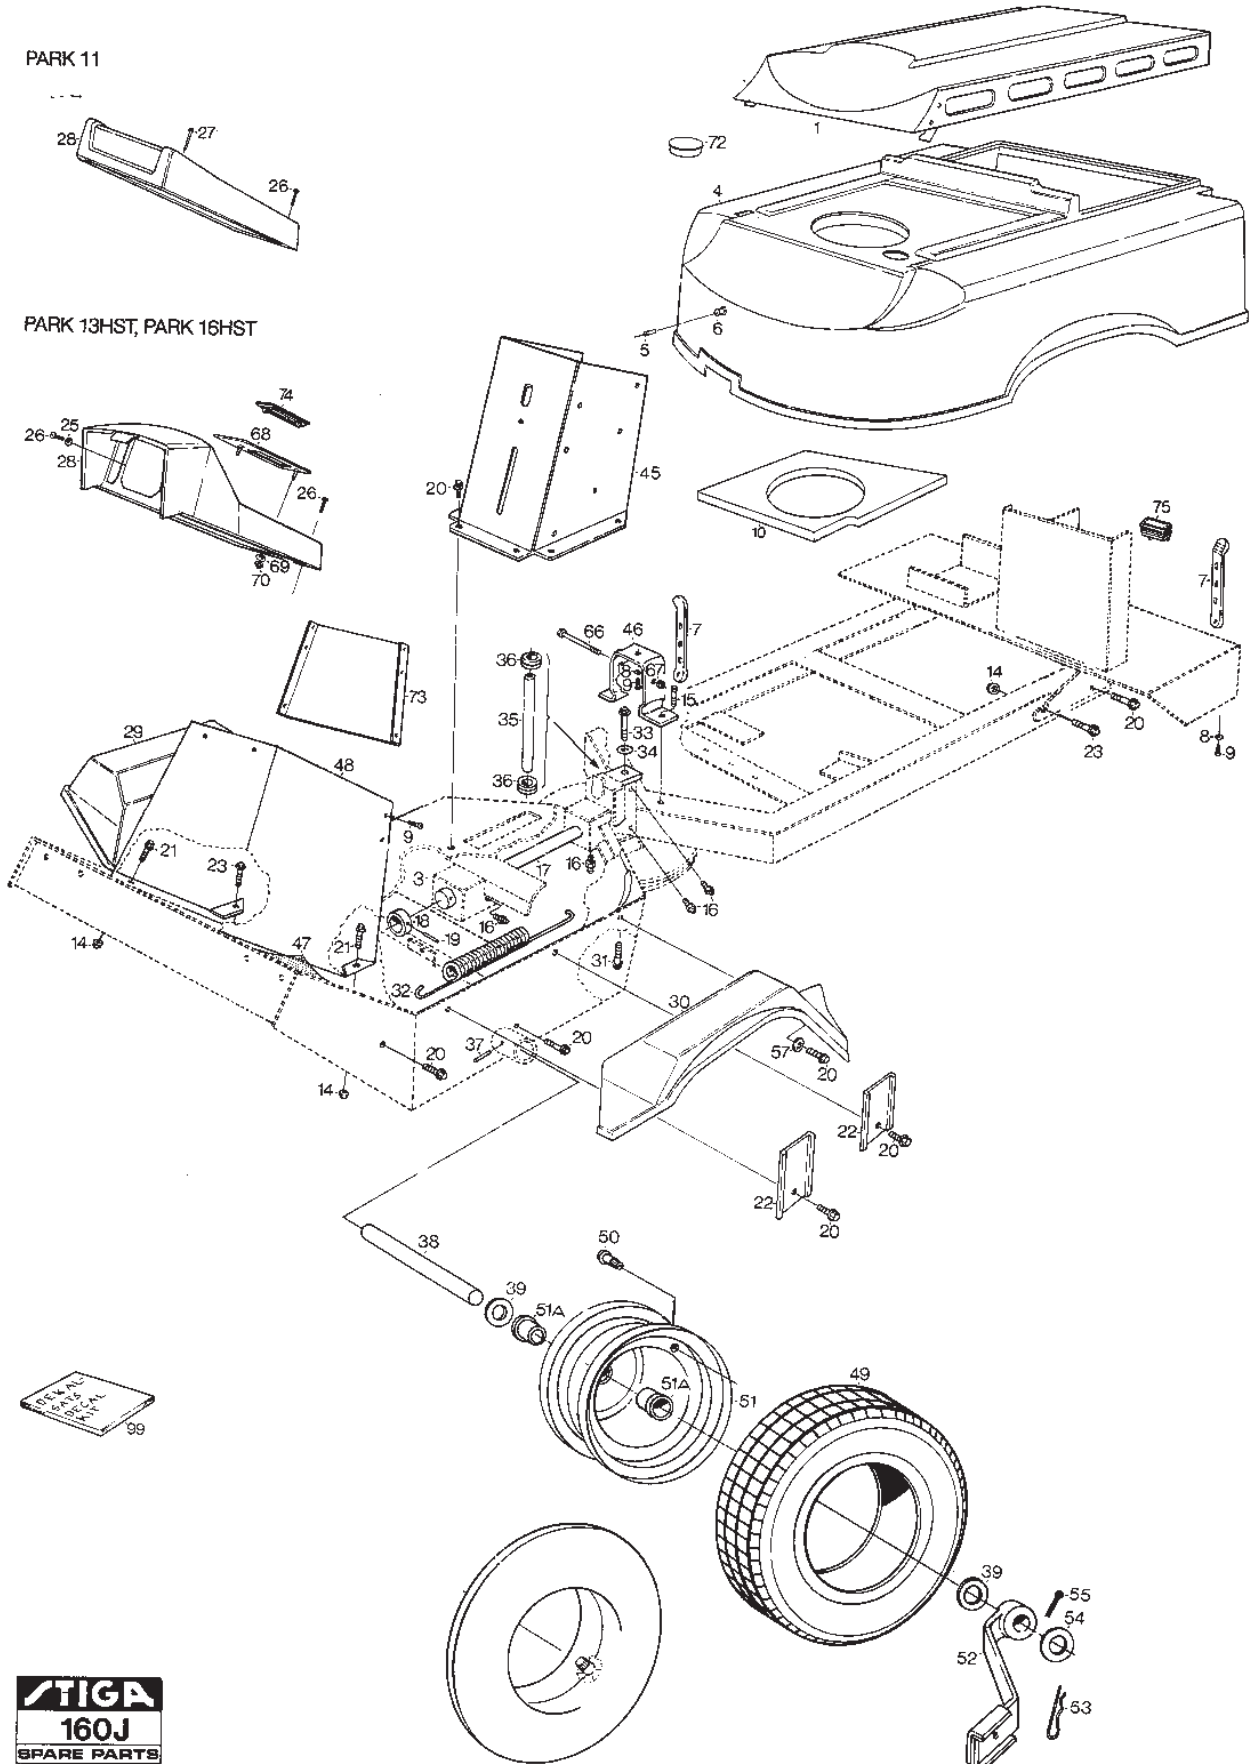

Utgåva Issue 41 - 2014		Ram	Frame		
Pos. Fig.	Antal Quantity	Art nr Part No	Benämning	Description	Anmärkning Notes
1	1	1134-2215-01	Motorlucka5-01	Engine Cover (Black)	
3	1	1134-3411-03	Främre ram	Front frame	
4	1	1134-3215-01	Motorhuv 1-00	Engine Hood	
5	3	9632-0516-00	Popnit Tap/D/Bs 416 Gf9.5	Pop Rivet	
6	3	9405-0029-00	Knopp	Knob	
7	1	1134-9028-01	Gummistropp (3 St)	Rubber Strap (3 Pcs)	
8	3	9699-0087-02	Bricka	Washer	
9	7	9849-8013-16	Skruv	Screw	
10	1	1134-2053-02	Ljudisoleringsmatta	Foam Pad	10 mm
14	8	9739-0831-22	Mutter	Nut	
15	2	9942-0612-16	Skruv	Screw	
16	4	9501-0500-00	Smörjkopp Kort Rak	Grease Dispenser	
17	1	1134-1757-07	Midjegaffel M Ledaxel 5-01 H-10	Clevis	
18	1	1134-0031-00	Ledaxelstopp	Pivot Shaft Stop	
19	1	9595-0262-00	Spännstift	Locating Pin	
20	18	9942-0816-16	Skruv	Screw	
21	4	9959-0816-16	Skruv	Screw	16 mm
22	4	1134-0225-00	Stödplåt	Support Plate	
23	4	9959-0820-16	Skruv	Screw	20 mm
25	2	9699-0099-02	Bricka	Washer	
26	4	9849-8013-16	Skruv	Screw	13 mm
28	1	1134-3371-02	Instrumentpanel (P16/18)	Panel	
29	1	1134-2174-02	Framskärm Höger1-00	Mudguard,Rh (Yellow)	
30	1	1134-2174-01	Framskärm Vänster1-00	Mudguard,Lh (Yellow)	
31	1	9959-1025-16	Skruv	Screw	
32	1	1134-2171-01	Fjäder	Spring	
33	1	9959-1020-16	Skruv	Screw	
34	1	9699-0035-02	Bricka	Washer	
35	1	1134-0057-00	Centrumaxel	Centre Shaft	
36	2	9547-0001-00	Ledlager Ge17Es	Bearing	
37	2	9595-0258-00	Spännstift	Locating Pin	
38	2	1134-0075-01	Framaxeltapp	Front Axle	
39	6	1134-0341-01	Bricka	Washer	
45	1	1134-3252-02	Sitskonsol-gul	Seat Bracket-Yellow	
46	1	1134-2951-01	Huvstöd Par	Engine Cover Support	
47	1	1134-3546-01	Durkmatta Park Hst	Floor Mat	
48	1	1134-2833-10	Frontdekor Kpl 1-00 02	Front Trim Plate	
49	2	9545-0116-00	Däck	Tyre	16 x 7.50-8
49	2	9545-0120-00	Däck	Tyre	16 x 7.50-8
50	2	9545-0500-00	Ventil	Valve Assy.	
51	2	9549-0036-00	Kullager	Ball Bearing	
51	2	1134-2888-01	Fälg kpl	Rim assy	
52	2	1134-1183-04	1134-3710-01+9599-0080-02	1134-3710-01+9599-0080-02	
53	2	9598-0003-02			
54	2	9699-0042-02	Bricka	Washer	
55	2	9599-0080-02	SaxSprint Sp 4*28	Cotter Pin	
57	2	9699-0056-02	Bricka	Washer	
66	1	9997-0670-12	Skruv	Screw	
67	1	9747-0631-02	Mutter I Låsmutter	Nut