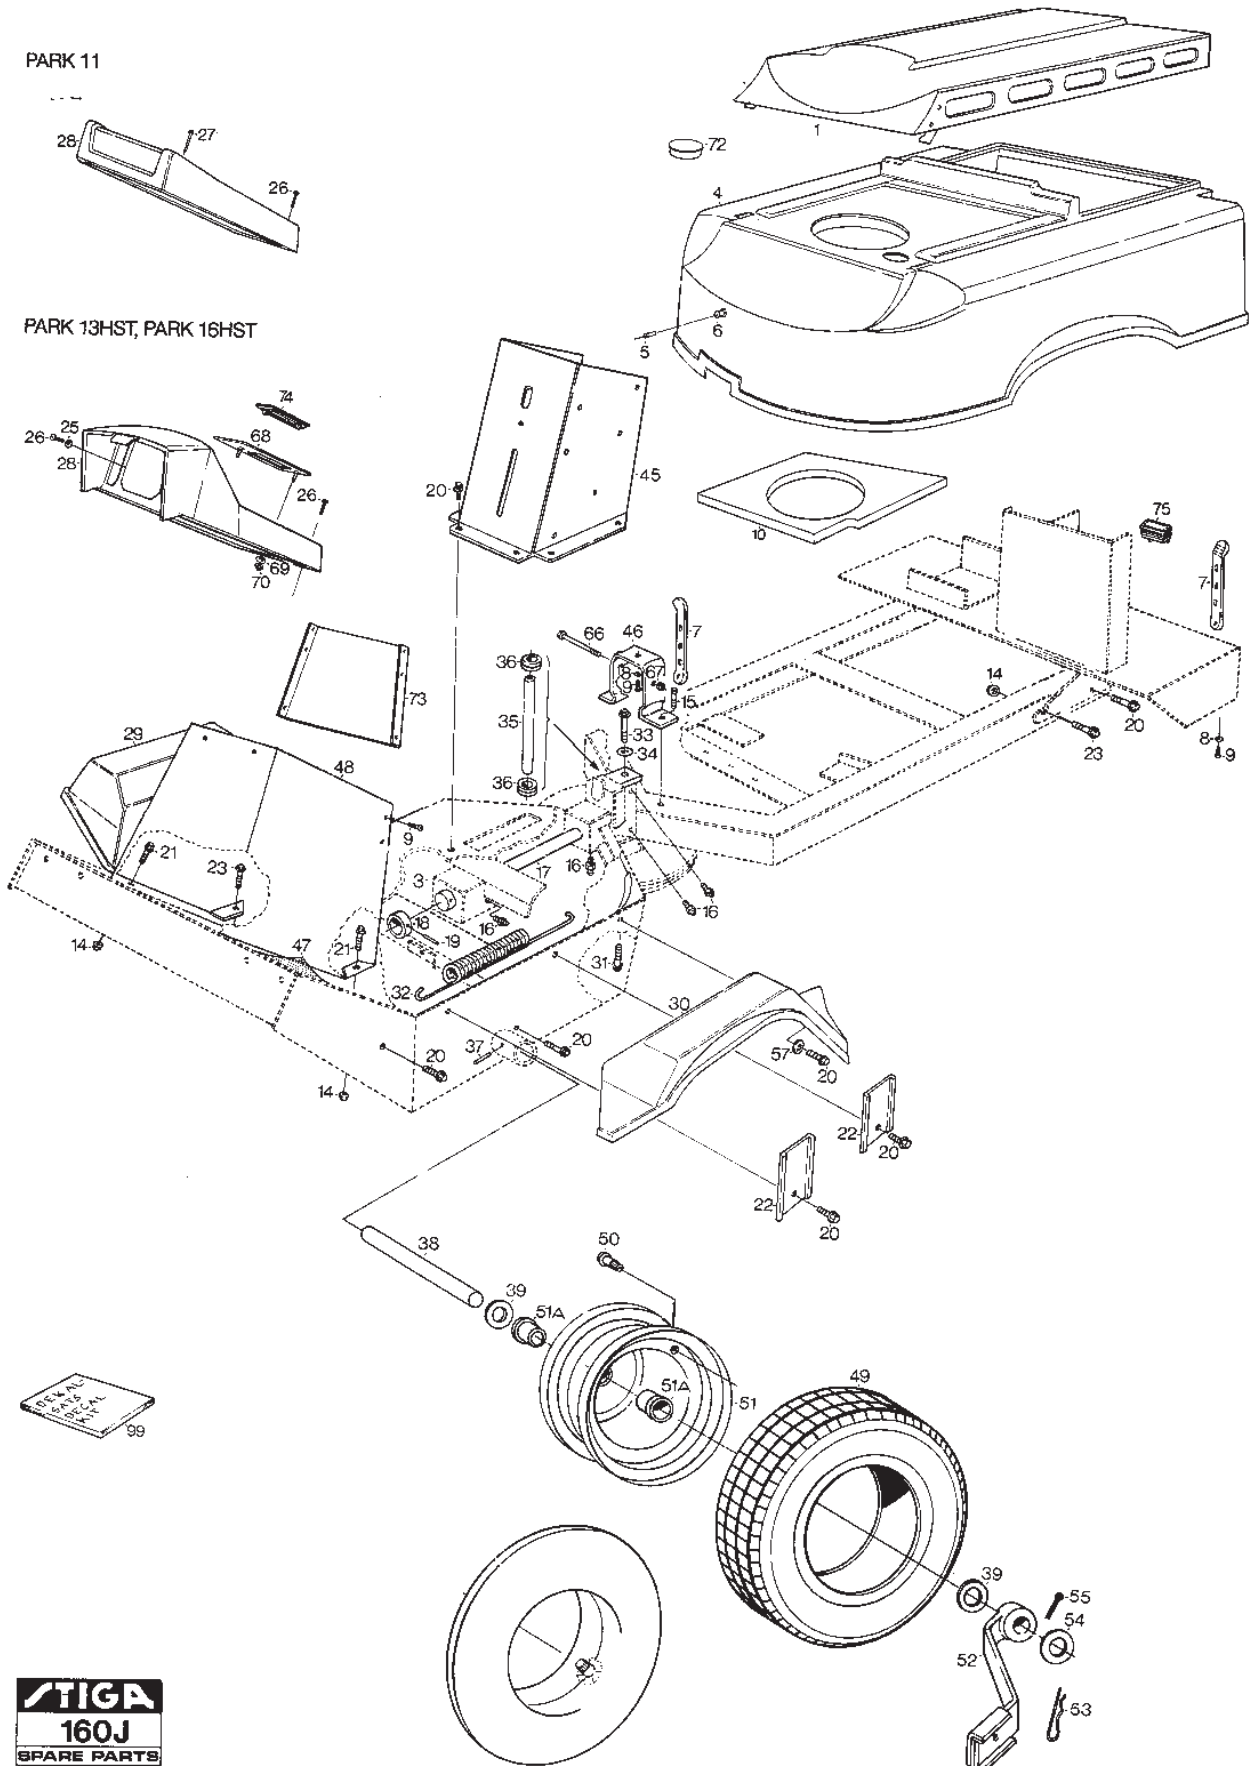

Utgåva Issue 41 - 2014		Ram Frame			
Pos. Fig.	Antal Quantity	Art nr Part No	Benämning	Description	Anmärkning Notes
68	1	1134-2870-01	Täckbricka Kpl5-01	Cover Plate	
69	1	9699-0060-02	Bricka	Washer	
70	1	9739-0631-22	Mutter | Strålkastare	Nut | Working lamp	
72	1	1134-2944-01	Plugg	Plug	
73	1	1134-3363-01	Lock (1-00 F12)	Cover	
75	3	1134-3540-01	Ändavslutning Ir 2030	Plastic Plug	Art.nos. 1441,42,43
99	1	1134-3558-01	Dekalsats	Label Kit