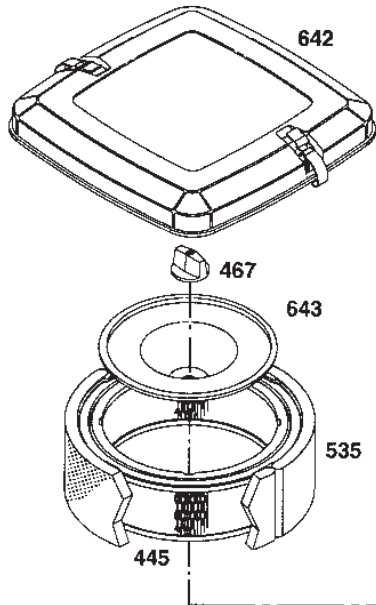

121 CARBURETOR KIT

358 GASKET SET