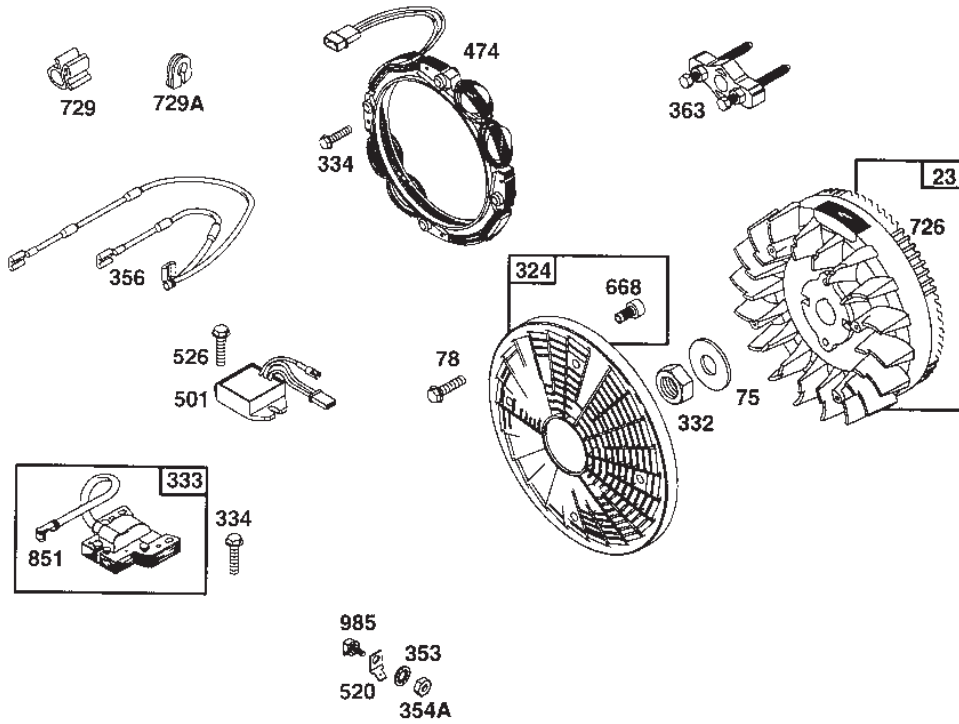

Utgåva Issue 44 - 2014		Elsystem Startmotor		Electric System Starter Motor	
Pos. Fig.	Antal Quantity	Art nr Part No	Benämning	Description	Anmärkning Notes
23	1	807531	Flywheel	Flywheel	
75	1	805007	Bricka	Washer	
78	3	805447	Skruv	Screw	
188	2	805247	Skruv	Screw	
309	1	494990	Starter motor	Starter motor	
310	2	94004	Bult	Bolt	
311	2	490311	Brush	Brush	
324	1	494439	Nät	Screen	
332	1	805021	Mutter	Nut	
333	1	492341	Armature magneto	Armature magneto	
334	6	805407	Skruv	Screw	
353	1	92791	Bricka	Washer	
354	1	90576	Mutter	Nut	
356	1	493792	Gasreglage	Throttle Cable	
363	1	19203	Avdragare	Puller	Tillbehör/Accessory
474	1	393295	Generator	Alternator	
501	1	394890	Regulator	Regulator	
510	1	495878	Drev kpl	Drive assy	
513	1	398003	Koppling kpl	Clutch Ass.Y	
520	1	93722	Anslutningsbleck	Terminal	
526	2	805448	Skruv	Screw	
544	1	490309	Armature	Armature	
668	1	805402	Distans	Spacer	
726	1	807805	Breather body	Gear	
729	1	280470	Wire clip	Wire clip	
729	1	805641	Hylsa	Grommet	
783	1	280104	Drev	Gear	
801	1	394856	Lock	Drive end cap	
802	1	494988	Bottenkåpa	Commutator end cap	
803	1	494205	Hus	Housing	
851	1	493880	Terminal	Terminal	
876	1	495877	Retainer kit	Retainer kit	
896	1	94288	Stift	Roll pin	
985	1	398525	Isolator	Insulator