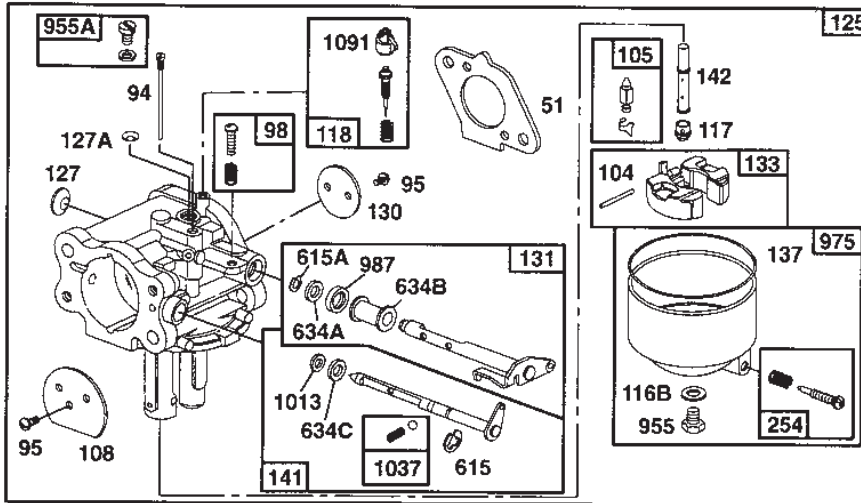

121 CARBURETOR KIT

358 GASKET SET