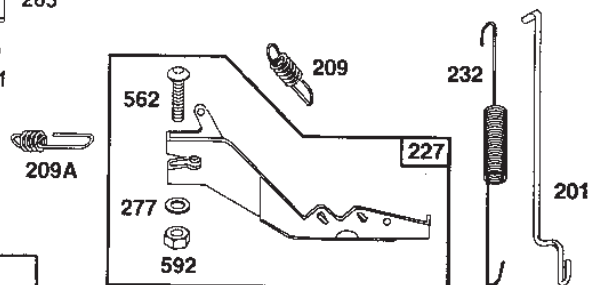

121 CARBURETOR KIT