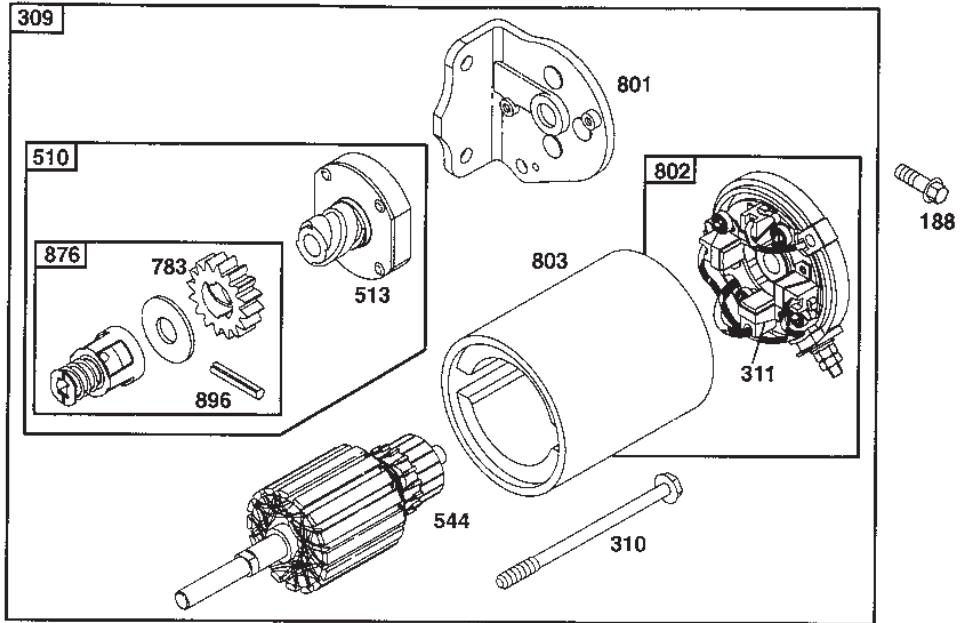

Utgåva Issue 44 - 2014		Elsystem Startmotor		Electric System Starter Motor	
Pos. Fig.	Antal Quantity	Art nr Part No	Benämning	Description	Anmärkning Notes
23	1	807531	Flywheel	Flywheel	
75	1	805007	Bricka	Washer	
78	3	805447	Skruv	Screw	
188	2	805247	Skruv	Screw	
309	1	494990	Starter motor	Starter motor	
310	2	94004	Bult	Bolt	
311	2	490311	Brush	Brush	
324	1	494439	Nät	Screen	
332	1	805021	Mutter	Nut	
333	1	492341	Armature magneto	Armature magneto	
334	6	805407	Skruv	Screw	
353	1	92791	Bricka	Washer	
354	1	90576	Mutter	Nut	
356	1	493792	Gasreglage	Throttle Cable	
363	1	19203	Avdragare	Puller	Tillbehör/Accessory
474	1	393295	Generator	Alternator	
501	1	394890	Regulator	Regulator	
510	1	495878	Drev kpl	Drive assy	
513	1	398003	Koppling kpl	Clutch Ass.Y	
520	1	93722	Anslutningsbleck	Terminal	
526	2	805448	Skruv	Screw	
544	1	490309	Armature	Armature	
668	1	805402	Distans	Spacer	
726	1	807805	Breather body	Gear	
729	1	280470	Wire clip	Wire clip	
729	1	805641	Hylsa	Grommet	
783	1	280104	Drev	Gear	
801	1	394856	Lock	Drive end cap	
802	1	494988	Bottenkåpa	Commutator end cap	
803	1	494205	Hus	Housing	
851	1	493880	Terminal	Terminal	
876	1	495877	Retainer kit	Retainer kit	
896	1	94288	Stift	Roll pin	
985	1	398525	Isolator	Insulator