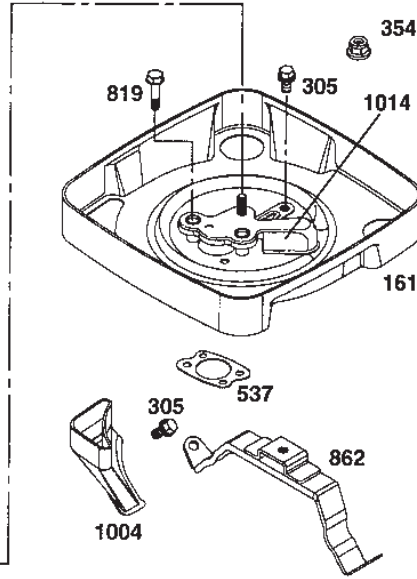

121 CARBURETOR KIT

358 GASKET SET