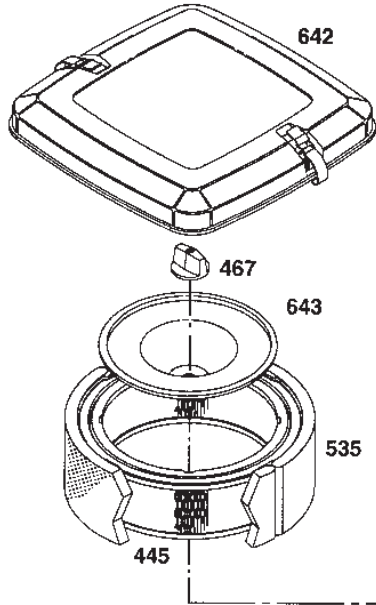

121 CARBURETOR KIT

358 GASKET SET