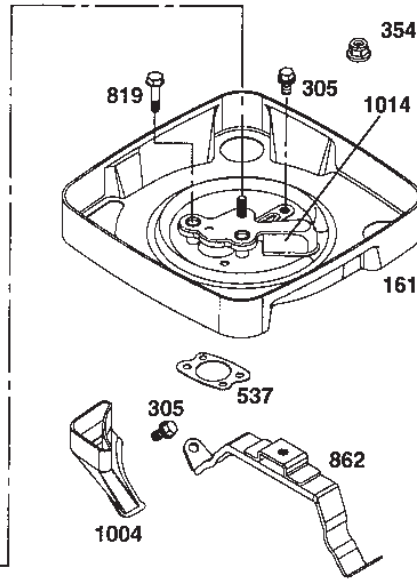

121 CARBURETOR KIT

358 GASKET SET