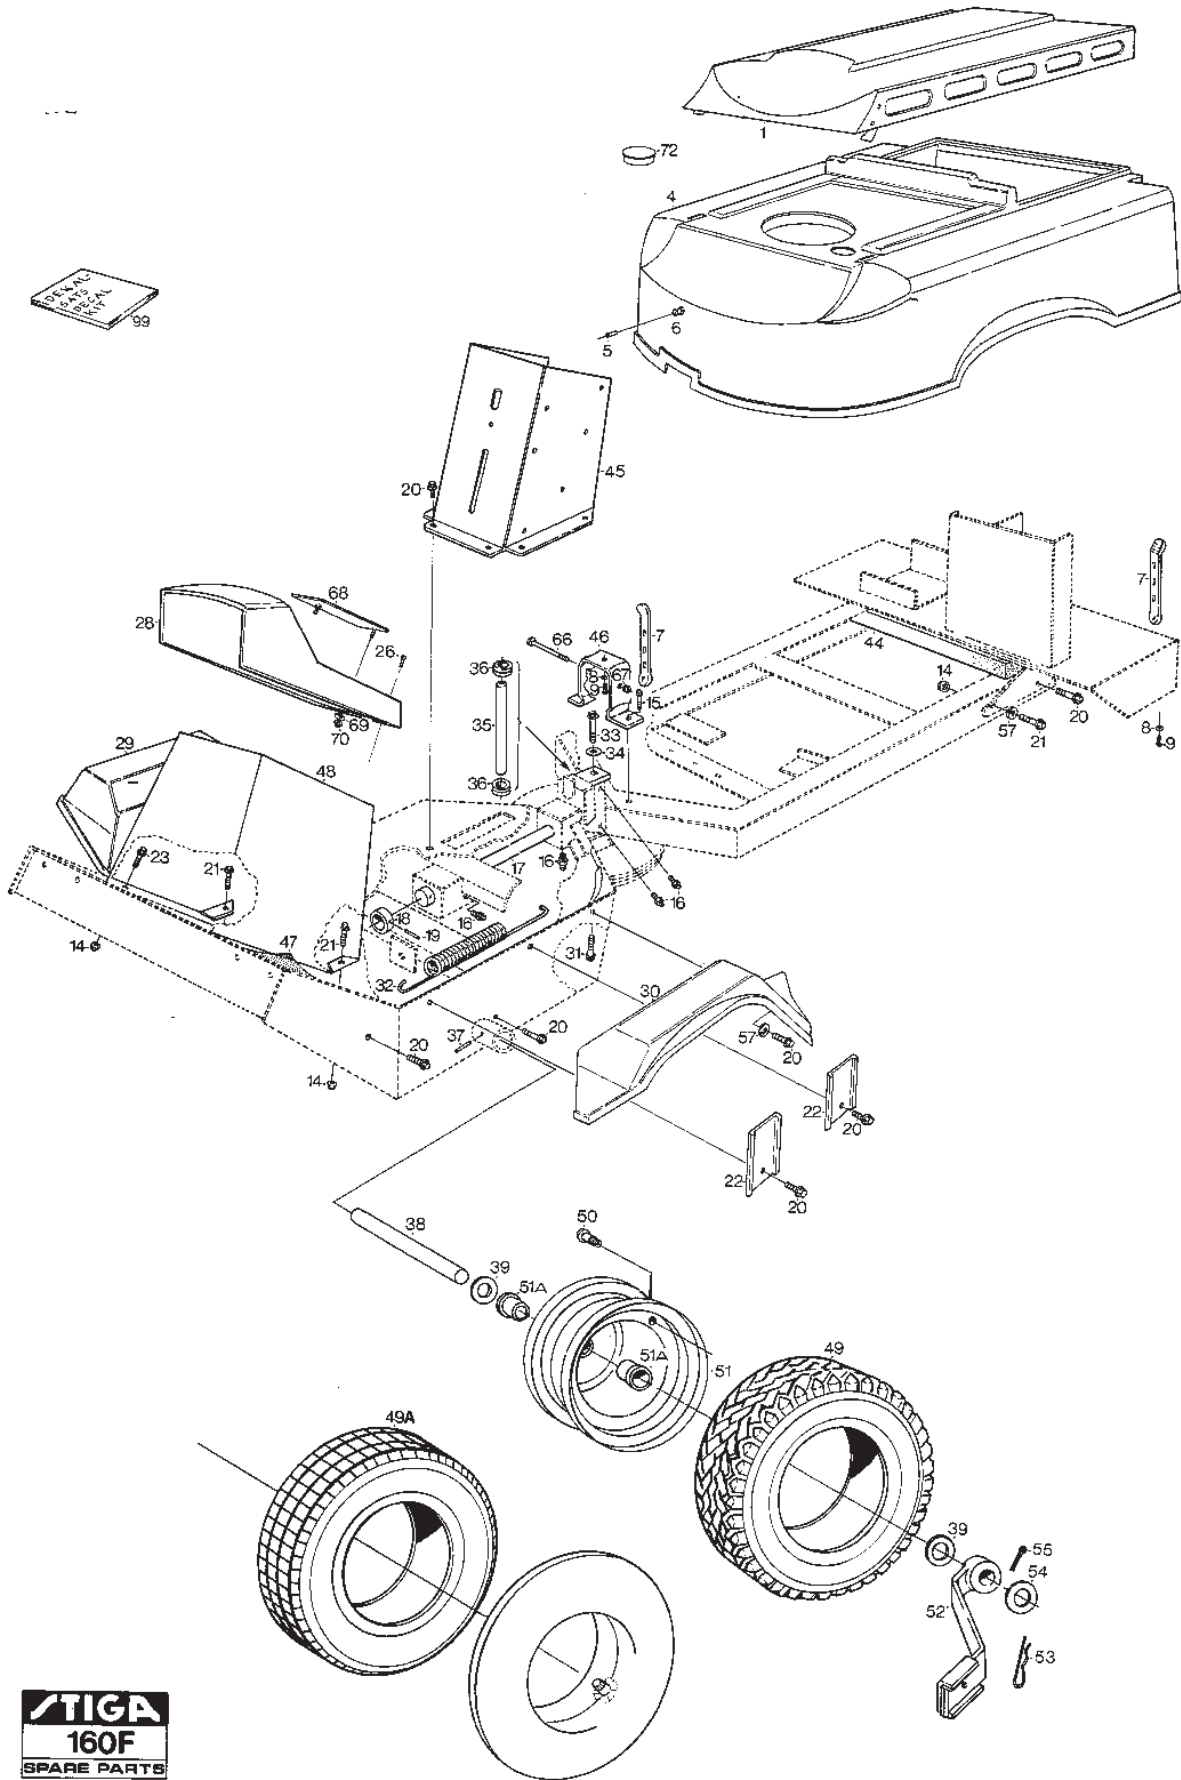

Utgåva Issue 39 - 2014		Ram		Frame	
Pos. Fig.	Antal Q.ty	Art nr Part No	Benämning	Description	Anmärkning Notes
1	1	1134-2215-01	Motorlucka5-01	Engine Cover (Black)	
4	1	1134-3215-01	Motorhuv 1-00	Engine Hood	
5	3	9632-0516-00	Popnit Tap/D/Bs 416 Gf9.5	Pop Rivet	
6	3	9405-0029-00	Knopp	Knob	
7	3	1134-9028-01	Gummistropp (3 St)	Rubber Strap (3 Pcs)	
8	3	9699-0087-02	Bricka	Washer	
9	3	9849-8013-16	Skruv	Screw	
14	8	9739-0831-22	Mutter	Nut	
15	2	9942-0612-16	Skruv	Screw	
16	4	9501-0500-00	Smörjkopp Kort Rak	Grease Dispenser	
17	1	1134-1757-07	Midjegaffel M Ledaxel 5-01 H-10	Clevis	
18	1	1134-0031-00	Ledaxelstopp	Pivot Shaft Stop	
19	1	9595-0262-00	Spännstift	Locating Pin	
20	16	9942-0816-16	Skruv	Screw	
21	4	9959-0816-16	Skruv	Screw	
22	4	1134-0225-00	Stödplåt	Support Plate	
23	3	9959-0820-16	Skruv	Screw	
26	2	9849-8013-16	Skruv	Screw	
28	1	1134-3371-02	Instrumentpanel (P16/18)	Panel	
29	1	1134-2174-02	Framskärm Höger1-00	Mudguard,Rh (Yellow)	
30	1	1134-2174-01	Framskärm Vänster1-00	Mudguard,Lh (Yellow)	
31	1	9959-1025-16	Skruv	Screw	
32	1	1134-2171-01	Fjäder	Spring	
33	1	9959-1020-16	Skruv	Screw	
34	1	9699-0035-02	Bricka	Washer	
35	1	1134-0057-00	Centrumaxel	Centre Shaft	
36	2	9547-0001-00	Ledlager Ge17Es	Bearing	
37	2	9595-0258-00	Spännstift	Locating Pin	
38	2	1134-0075-01	Framaxeltapp	Front Axle	
39	6	1134-0341-01	Bricka	Washer	
45	1	1134-3252-02	Sitskonsol-gul	Seat Bracket-Yellow	
46	1	1134-2951-01	Huvstöd Par	Engine Cover Support	
47	1	1134-3546-01	Durkmatta Park Hst	Floor Mat	
48	1	1134-2833-05	Frontdekor	Front Trim Plate	
49	2	9545-0103-00	Däck	Tyre	
49	2	9545-0116-00	Däck	Tyre	
50	2	9545-0500-00	Ventil	Valve Assy.	
51	2	9549-0036-00	Kullager	Ball Bearing	
51	2	1134-2888-01	Fälg kpl	Rim assy	
52	2	1134-1183-04	1134-3710-01+9599-0080-02	1134-3710-01+9599-0080-02	
53	2	9598-0003-02	Spring Pin	Spring Pin	
54	2	9699-0042-02	Bricka	Washer	
55	2	9599-0085-02	SaxSprint 4X30 Fz	Split Pin	
57	3	9699-0056-02	Bricka	Washer	
66	1	9997-0670-12	Skruv	Screw	
67	1	9747-0631-02	Mutter | Låsmutter	Nut	
68	1	1134-2870-01	Täckbricka Kpl5-01	Cover Plate	
69	2	9699-0062-02	Bricka	Washer	
70	2	9739-0631-22	Mutter | Strålkastare	Nut | Working lamp