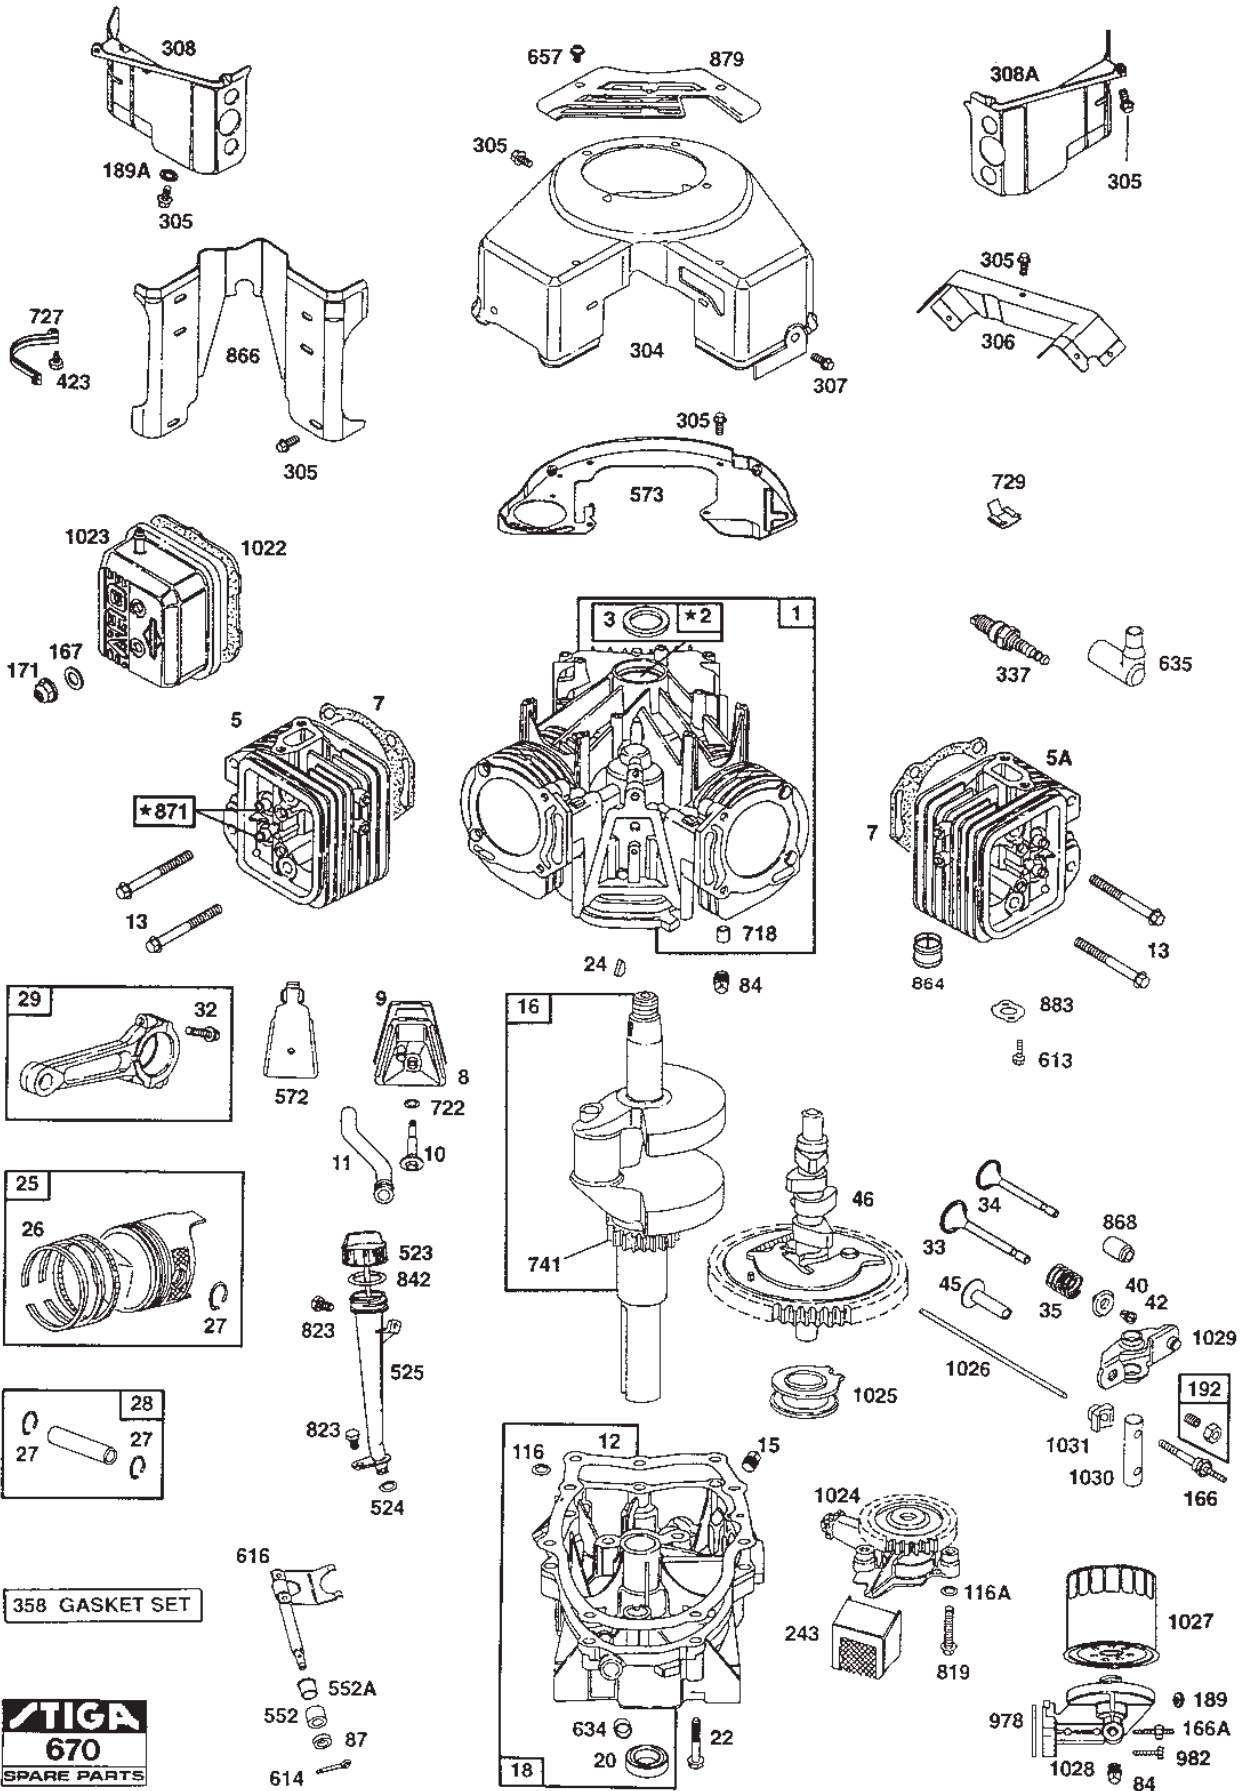

Utgåva Issue 41 - 2014		Cylinder Vevhus	Cylinder Crankcase		
Pos. Fig.	Antal Quantity	Art nr Part No	Benämning	Description	Anmärkning Notes
1	1	807787	Cylinder	Cylinder	
2	1	805687	Bussning	Bushing	
3	1	805101	Oil seal	Oil seal	
5	1	807821	Topplöck	Cylinder Head	
5	1	807822	Topplöck	Cylinder Head	
7	2	805653	Packning	Gasket	
8	1	807795	Vevhusventilation	Breather	
10	1	805751	Skruv	Screw	
11	1	805362	Rör	Tube	
12	1	805112	Packning	Gasket	
13	8	805097	Skruv	Screw	
15	1	805048	Oil drain plug	Oil drain plug	
16	1	807779	Governor gear	Crankshaft	
18	1	807638	Crankcase	Crankcase	
20	1	805049	Oil seal	Oil seal	
22	9	805696	Skruv	Screw	
24	1	806066	Kil	Key	
25	2	807888	Kolv	Piston	STD
25	2	807993	Kolv	Piston	0.030" oversize
25	2	807992	Kolv	Piston	0.020" oversize
25	2	807991	Kolv	Piston	0.010" oversize
26	2	807889	Fuel tank assy	Ring set	STD
26	2	807996	Fuel tank assy	Ring set	0.030" oversize
26	2	807995	Belt keeper	Ring set	0.020" oversize
26	2	807994	Fuel tank assy	Ring set	0.010" oversize
27	4	805099	Låsring	Lock	
28	2	807886	Kolvsprint	Piston Pin	
29	2	807803	Governor gear	Connecting Rod	0.020" undersize
29	2	807900	Bearing holder	Connecting Rod	
32	4	805395	Skruv	Screw	
33	2	807681	Exhaust valve	Exhaust valve	
34	2	807680	Insugningsventil	Intake valve	
35	4	805937	Fjäder	Spring	
40	4	805092	Retainer	Retainer	
42	4	807683	Cover	Retainer	
45	4	262679	Valve tappet	Valve tappet	
46	1	807542	Kamaxel	Camshaft	
84	2	91488	Plugg	Plug	
87	1	805054	Seal	Seal	
116	1	805058	O-ring	O-ring	
116	2	805198	O-ring	O-ring	
166	1	805073	Stud	Stud	
166	4	805343	Stud	Stud	
167	4	805420	Bricka	Washer	
171	4	805019	Mutter	Nut	
189	1	806101	Bricka	Washer	
189	2	805449	Bricka	Washer	
192	2	807623	Skruv	Screw	
243	1	805964	Oil screen	Oil screen