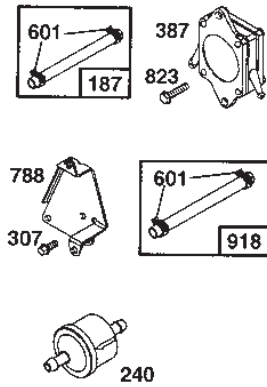

358 GASKET SET