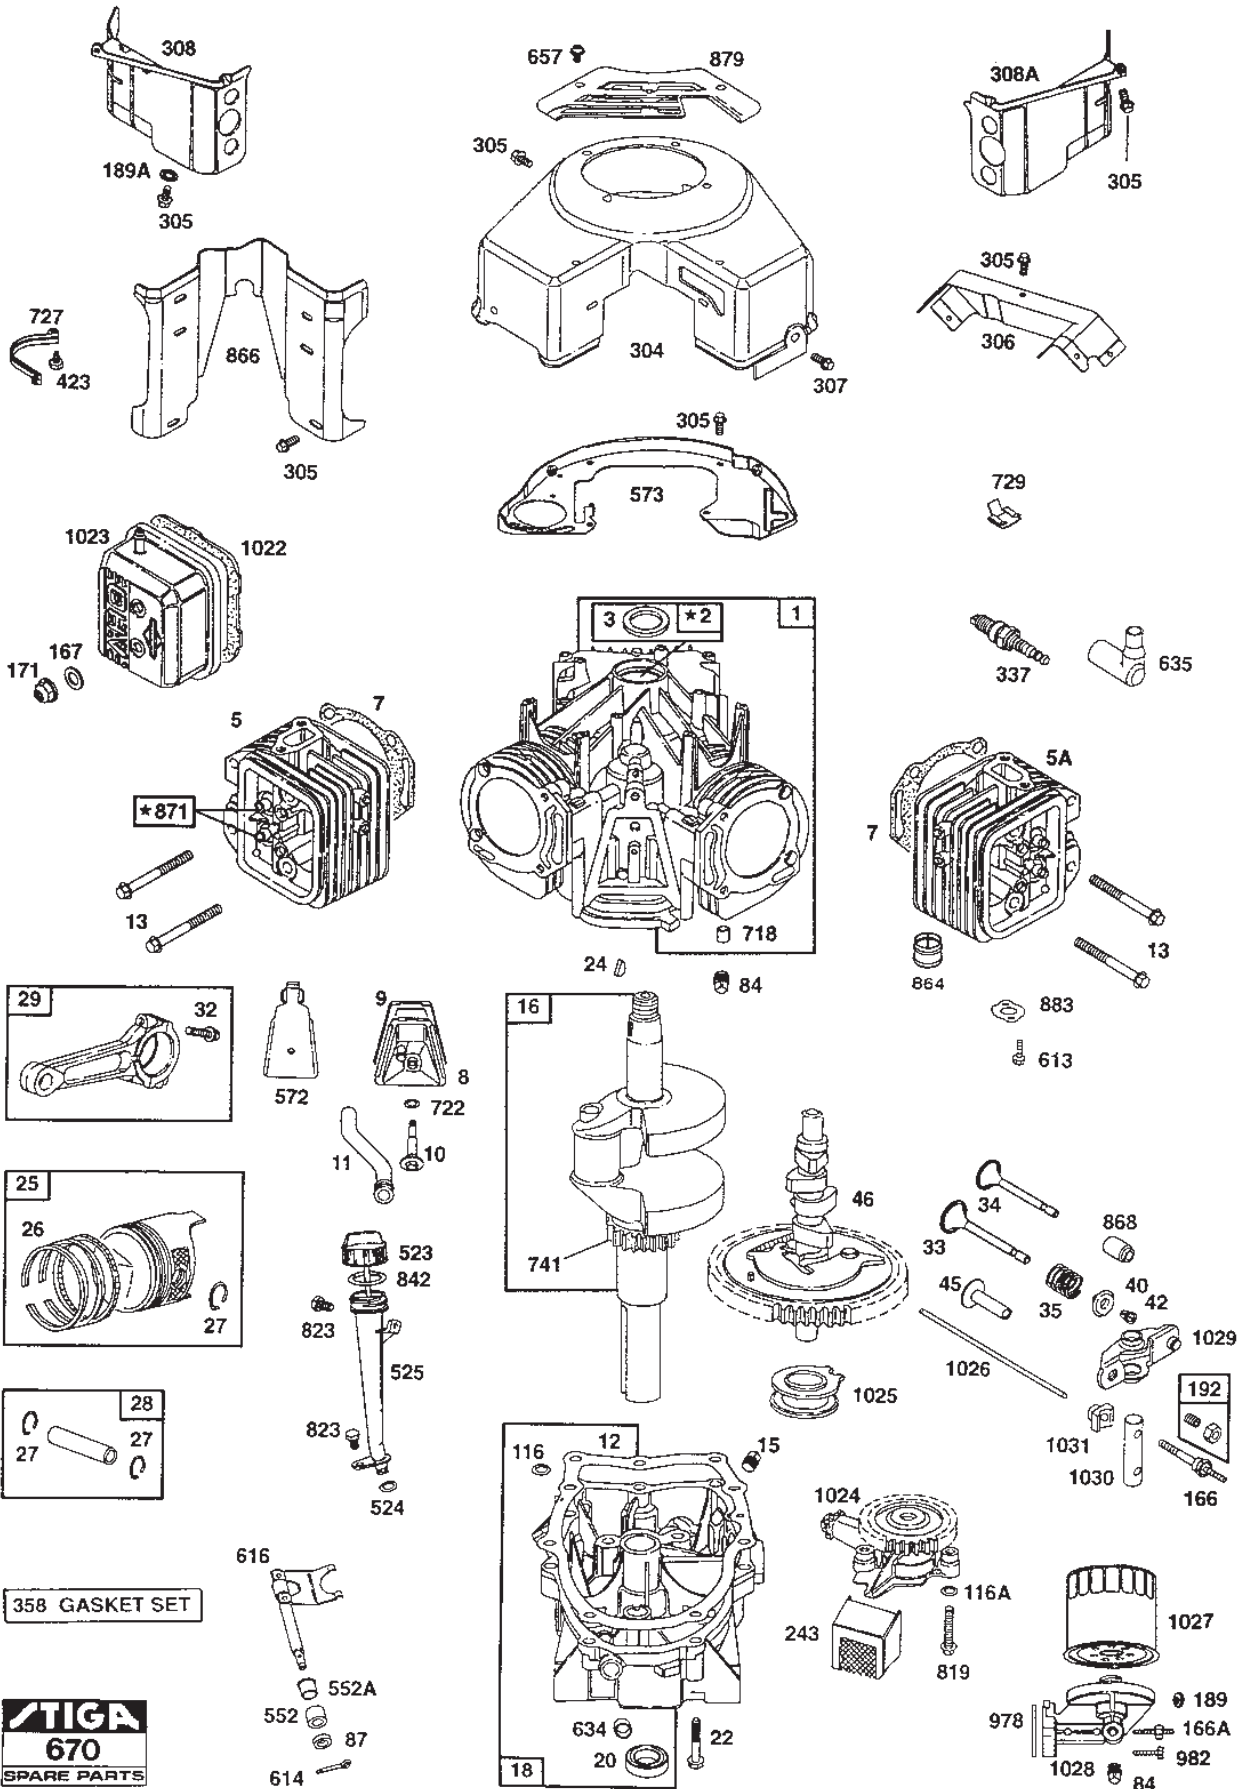

Utgåva Issue 45 - 2014		Cylinder Vevhus	Cylinder Crankcase		
Pos. Fig.	Antal Quantity	Art nr Part No	Benämning	Description	Anmärkning Notes
1	1	807787	Cylinder	Cylinder	
2	1	805687	Bussning	Bushing	
3	1	805101	Oil seal	Oil seal	
5	1	807821	Topplöck	Cylinder Head	
5	1	807822	Topplöck	Cylinder Head	
7	2	805653	Packning	Gasket	
8	1	807795	Vevhusventilation	Breather	
10	1	805751	Skruv	Screw	
11	1	805362	Rör	Tube	
12	1	805112	Packning	Gasket	
13	8	805097	Skruv	Screw	
15	1	805048	Oil drain plug	Oil drain plug	
16	1	807779	Governor gear	Crankshaft	
18	1	807638	Crankcase	Crankcase	
20	1	805049	Oil seal	Oil seal	
22	9	805696	Skruv	Screw	
24	1	806066	Kil	Key	
25	2	807888	Kolv	Piston	STD
25	2	807993	Kolv	Piston	0.030" oversize
25	2	807992	Kolv	Piston	0.020" oversize
25	2	807991	Kolv	Piston	0.010" oversize
26	2	807889	Fuel tank assy	Ring set	STD
26	2	807996	Fuel tank assy	Ring set	0.030" oversize
26	2	807995	Belt keeper	Ring set	0.020" oversize
26	2	807994	Fuel tank assy	Ring set	0.010" oversize
27	4	805099	Låsring	Lock	
28	2	807886	Kolvsprint	Piston Pin	
29	2	807803	Governor gear	Connecting Rod	0.020" undersize
29	2	807900	Bearing holder	Connecting Rod	
32	4	805395	Skruv	Screw	
33	2	807681	Exhaust valve	Exhaust valve	
34	2	807680	Insugningsventil	Intake valve	
35	4	805937	Fjäder	Spring	
40	4	805092	Retainer	Retainer	
42	4	807683	Cover	Retainer	
45	4	262679	Valve tappet	Valve tappet	
46	1	807542	Kamaxel	Camshaft	
84	2	91488	Plugg	Plug	
87	1	805054	Seal	Seal	
116	1	805058	O-ring	O-ring	
116	2	805198	O-ring	O-ring	
166	1	805073	Stud	Stud	
166	4	805343	Stud	Stud	
167	4	805420	Bricka	Washer	
171	4	805019	Mutter	Nut	
189	1	806101	Bricka	Washer	
189	2	805449	Bricka	Washer	
192	2	807623	Skruv	Screw	
243	1	805964	Oil screen	Oil screen