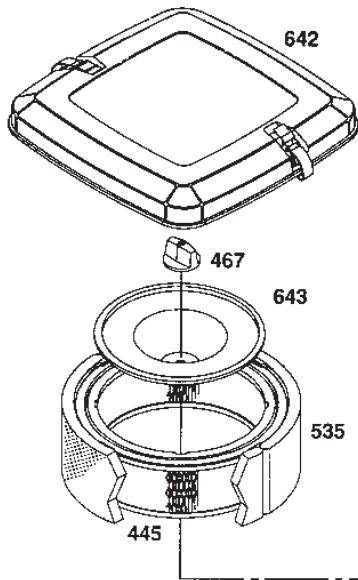

121 CARBURETOR KIT