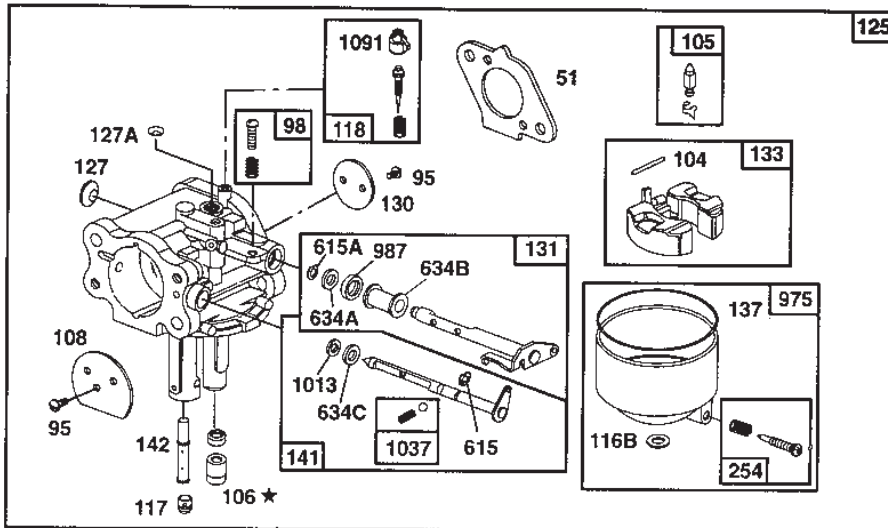

121 CARBURETOR KIT