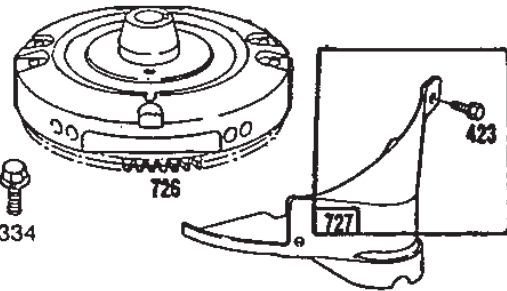

121 CARBURETOR OVERHAUL KIT