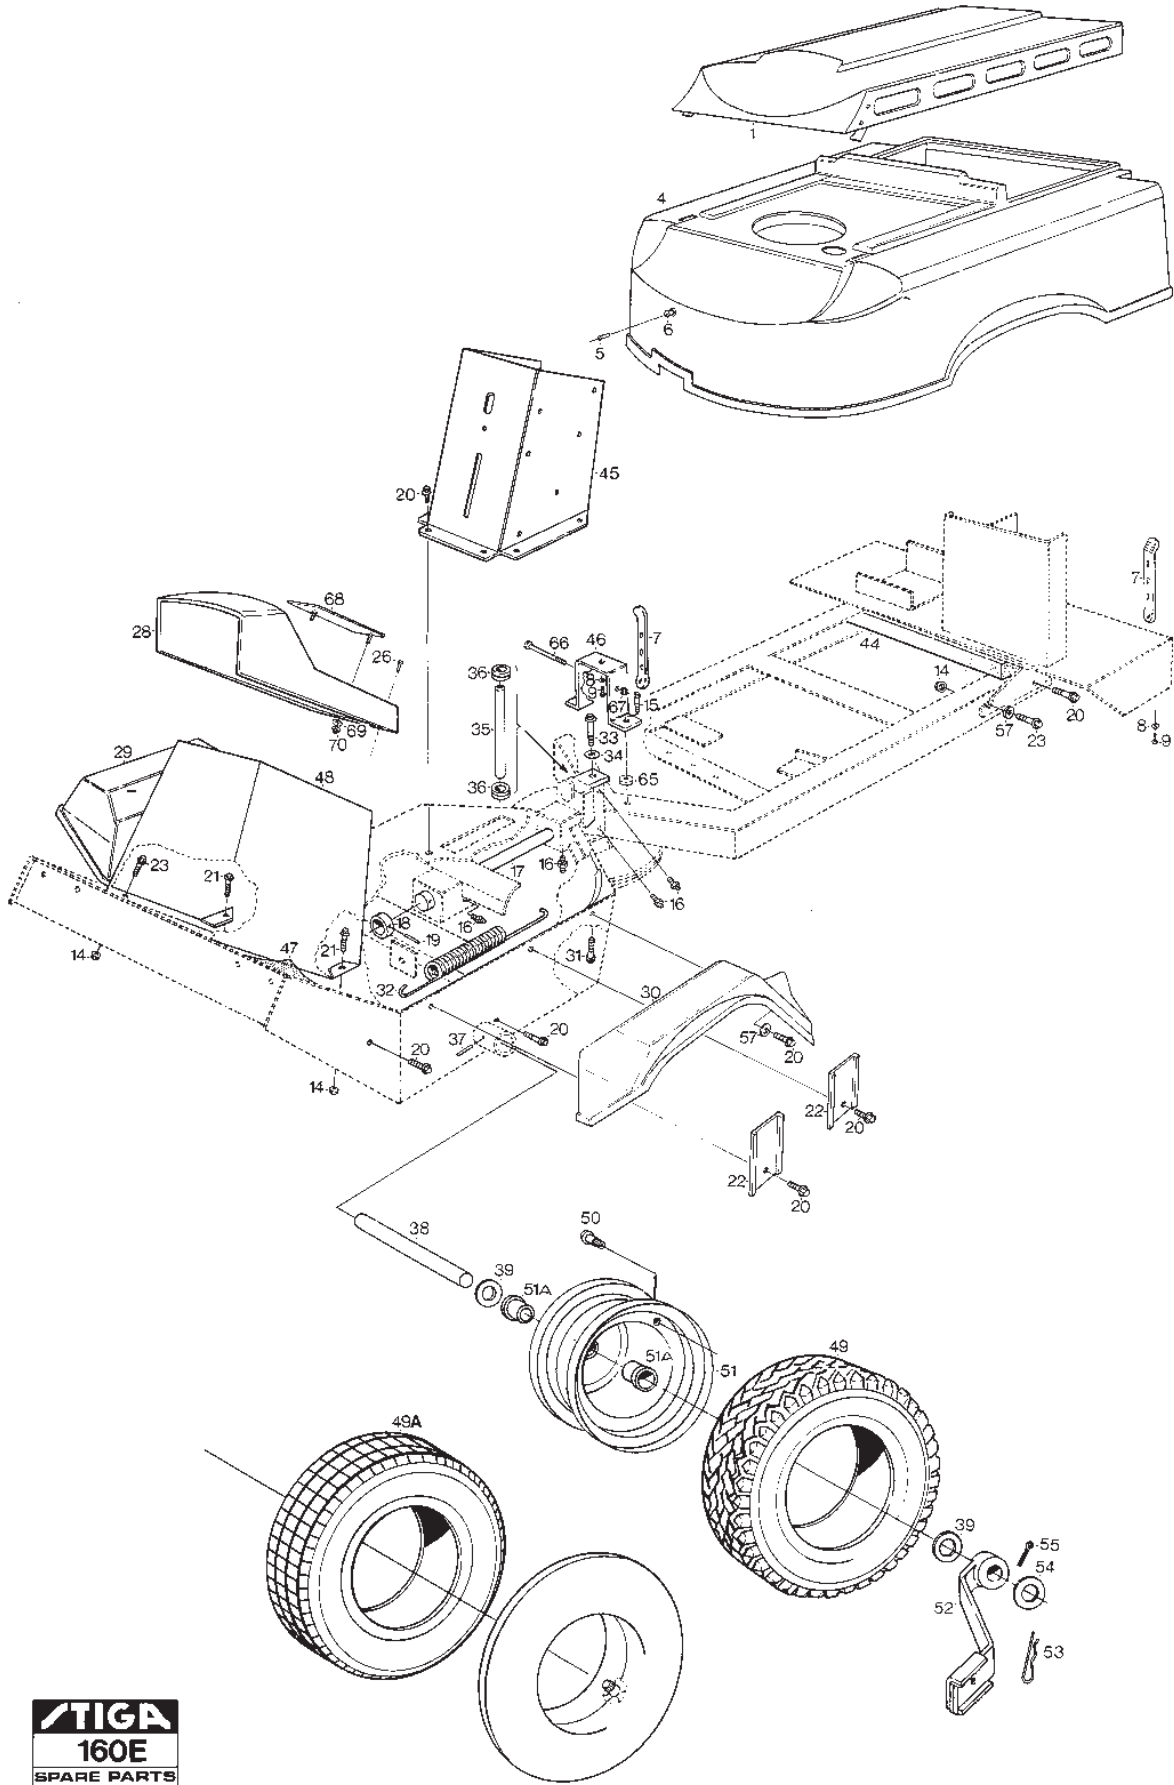

Utgåva Issue 32 - 2014		Frame			
Pos. Fig.	Antal Q.ty	Art nr Part No	Benämning	Description	Anmärkning Notes
1	1	1134-2215-01	Motorlucka5-01	Engine Cover (Black)	
4	1	1134-3215-01	Motorhuv 1-00	Engine Hood	
5	3	9632-0516-00	Popnit Tap/D/Bs 416 Gf9.5	Pop Rivet	
6	3	9405-0029-00	Knopp	Knob	
7	3	1134-9028-01	Gummistropp (3 St)	Rubber Strap (3 Pcs)	
8	3	9699-0087-02	Bricka	Washer	
9	3	9849-8013-16	Skruv	Screw	
14	8	9739-0831-22	Mutter	Nut	
15	2	9942-0620-16	Skruv	Screw	
16	4	9501-0500-00	Smörjkopp Kort Rak	Grease Dispenser	
17	1	1134-1757-07	Midjegaffel M Ledaxel 5-01 H-10	Clevis	
18	1	1134-0031-00	Ledaxelstopp	Pivot Shaft Stop	
19	1	9595-0262-00	Spännstift	Locating Pin	
20	16	9942-0816-16	Skruv	Screw	
21	2	9959-0816-16	Skruv	Screw	
22	4	1134-0225-00	Stödplåt	Support Plate	
23	5	9959-0820-16	Skruv	Screw	
26	2	9849-8013-16	Skruv	Screw	
28	1	1134-2332-02	Instrumentpanel	Instrument panel	
29	1	1134-2174-02	Framskärm Höger1-00	Mudguard,Rh (Yellow)	
30	1	1134-2174-01	Framskärm Vänster1-00	Mudguard,Lh (Yellow)	
31	1	9959-1025-16	Skruv	Screw	
32	1	1134-2171-01	Fjäder	Spring	
33	1	9959-1020-16	Skruv	Screw	
34	1	9699-0035-02	Bricka	Washer	
35	1	1134-0057-00	Centrumaxel	Centre Shaft	
36	2	9547-0001-00	Ledlager Ge17Es	Bearing	
37	2	9595-0258-00	Spännstift	Locating Pin	
38	2	1134-0075-01	Framaxeltapp	Front Axle	
39	4	1134-0341-01	Bricka	Washer	
44	1	1134-2039-01	Värmeisol.matta	Heat insulation	
45	1	1134-3252-02	Sitskonsol-gul	Seat Bracket-Yellow	
46	1	1134-2951-01	Huvstöd Par	Engine Cover Support	
47	1	1134-3535-01	Durkmatta Park	Floor Mat	
48	1	1134-2833-05	Frontdekor	Front Trim Plate	
49	2	9545-0103-00	Däck	Tyre	
49A	2	9545-0116-00	Däck	Tyre	
50	2	9545-0500-00	Ventil	Valve Assy.	
51	2	1134-2668-01	Fälg kpl	Rim assy	
51A	2	1134-9026-01	Bussning	Bearing	
52	2	1134-1183-04	1134-3710-01+9599-0080-02	1134-3710-01+9599-0080-02	
53	2	9598-0003-02			
54	2	9699-0042-02	Bricka	Washer	
55	2	9599-0085-02	SaxSprint 4X30 Fz	Split Pin	
57	2	9699-0056-02	Bricka	Washer	
65	2	1134-0070-00	Bricka	Washer	
66	1	9997-0670-12	Skruv	Screw	
67	1	9747-0631-02	Mutter | Låsmutter	Nut	
99	1	1134-3558-01	Dekalsats	Label Kit