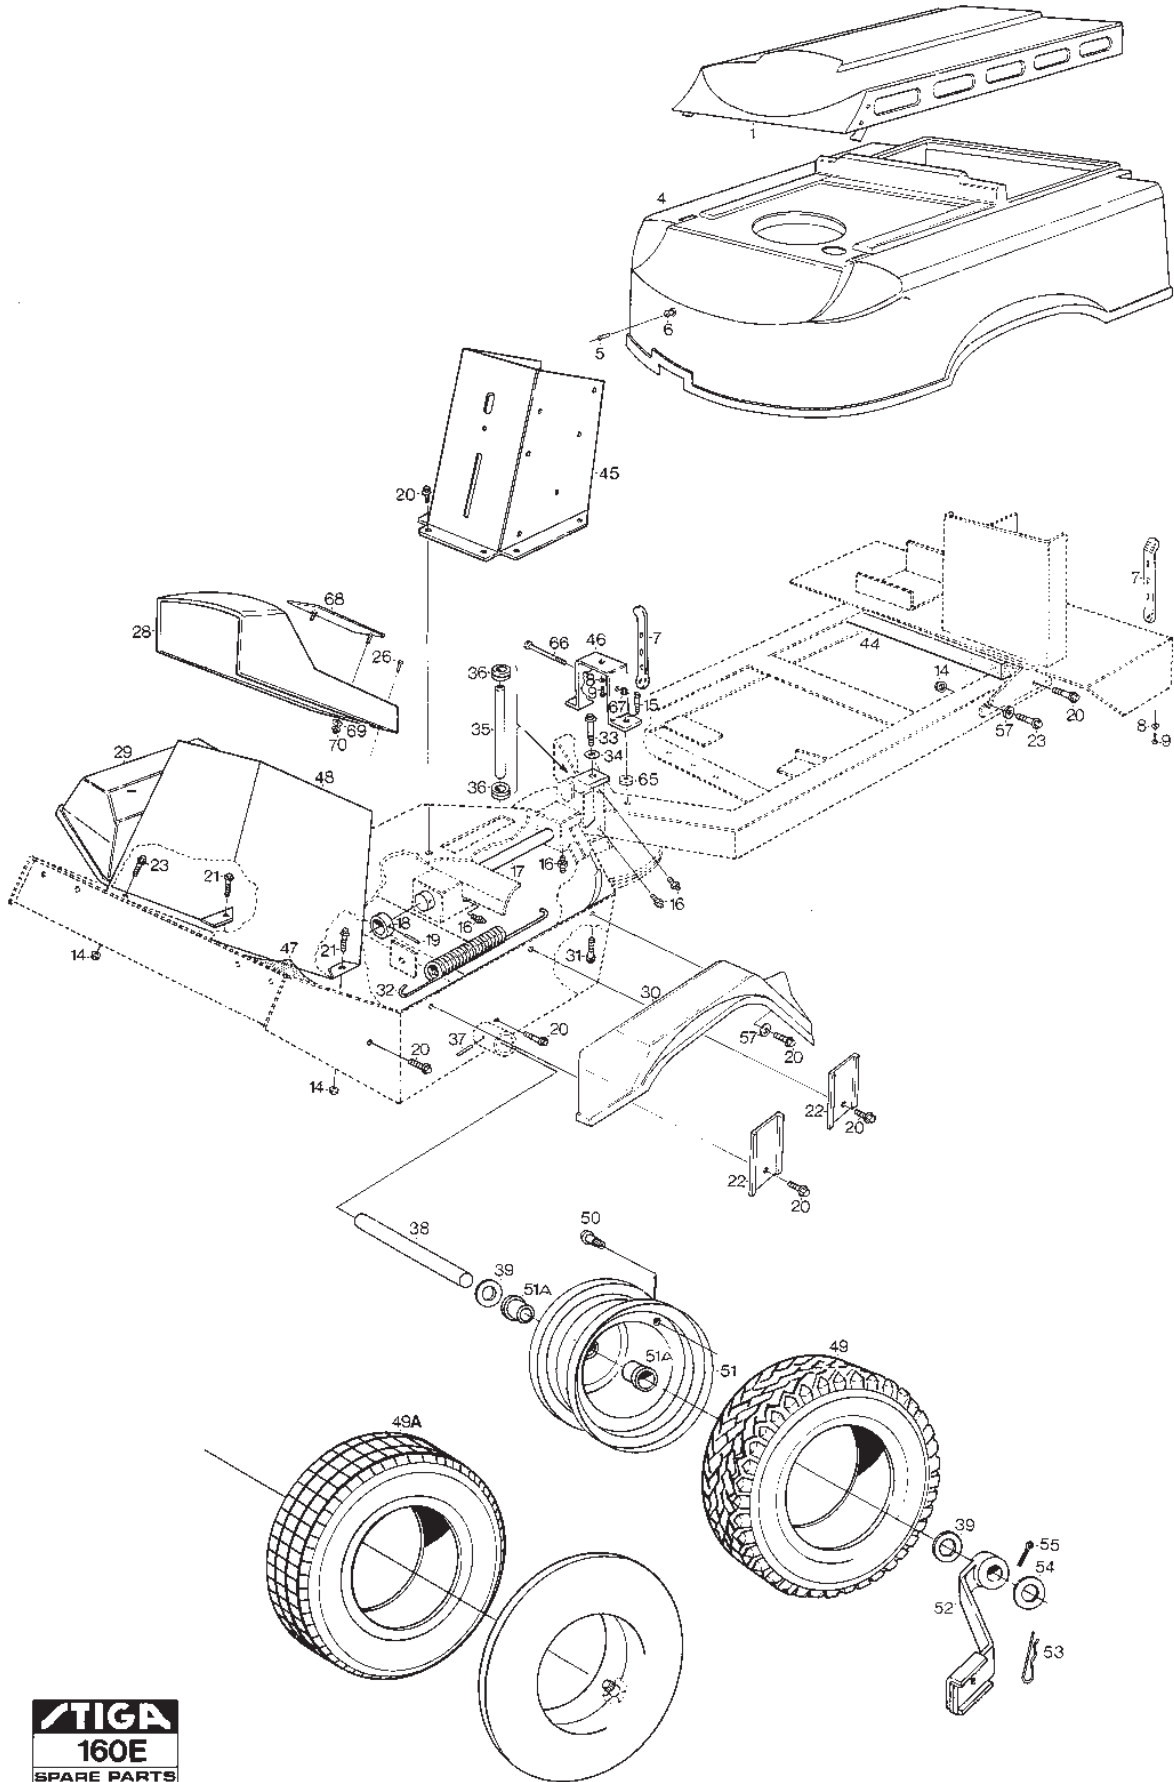

Utgåva Issue 32 - 2014		Frame			
Pos. Fig.	Antal Q.ty	Art nr Part No	Benämning	Description	Anmärkning Notes
53	2	9598-0003-02			
18	1	1134-0031-00	Ledaxelstopp	Pivot Shaft Stop	
35	1	1134-0057-00	Centrumaxel	Centre Shaft	
65	2	1134-0070-00	Bricka	Washer	Ej Finland
38	2	1134-0075-01	Framaxeltapp	Front Axle	
22	4	1134-0225-00	Stödplåt	Support Plate	
39	4	1134-0341-01	Bricka	Washer	
52	2	1134-1183-04	1134-3710-01+9599-0080-02	1134-3710-01+9599-0080-02	
17	1	1134-1757-07	Midjegaffel M Ledaxel 5-01 H-10	Clevis	
44	1	1134-2039-01	Värmeisol.matta	Heat insulation	
32	1	1134-2171-01	Fjäder	Spring	
30	1	1134-2174-01	Framskärm Vänster1-00	Mudguard,Lh (Yellow)	
29	1	1134-2174-02	Framskärm Höger1-00	Mudguard,Rh (Yellow)	
1	1	1134-2215-01	Motorlucka5-01	Engine Cover (Black)	
28	1	1134-2332-02	Instrumentpanel	Instrument panel	
47	1	1134-2792-01	Durkmatta	Floor mat	
48	1	1134-2833-05	Frontdekor	Front Trim Plate	
68	1	1134-2864-01	Täckbricka Kpl.5-01	Instrument panel	
51	2	1134-2888-01	Fälg kpl	Rim assy	
46	1	1134-2951-01	Huvstöd Par	Engine Cover Support	
4	1	1134-3215-01	Motorhuv 1-00	Engine Hood	Inkl. 5,6
45	1	1134-3252-02	Sitskonsol-gul	Seat Bracket-Yellow	
99	1	1134-3558-01	Dekalsats	Label Kit	Ej ill/not ill
7	3	1134-9028-01	Gummistropp (3 St)	Rubber Strap (3 Pcs)	
6	3	9405-0029-00	Knopp	Knob	
16	4	9501-0500-00	Smörjkopp Kort Rak	Grease Dispenser	
49	2	9545-0103-00	Däck	Tyre	
49A	2	9545-0116-00	Däck	Tyre	Frankrike (F)
49A	1	9545-0203-00	Innerslang	Inner Tube	
50	2	9545-0500-00	Ventil	Valve Assy.	
36	2	9547-0001-00	Ledlager Ge17Es	Bearing	
51A	2	9549-0036-00	Kullager	Ball Bearing	
37	2	9595-0258-00	Spännstift	Locating Pin	
19	1	9595-0262-00	Spännstift	Locating Pin	
55	2	9599-0085-02	SaxSprint 4X30 Fz	Split Pin	
5	3	9632-0516-00	Popnit Tap/D/Bs 416 Gf9.5	Pop Rivet	
34	1	9699-0035-02	Bricka	Washer	
54	2	9699-0042-02	Bricka	Washer	
57	3	9699-0056-02	Bricka	Washer	
69	2	9699-0060-02	Bricka	Washer	
8	3	9699-0087-02	Bricka	Washer	
70	2	9739-0631-22	Mutter | Strålkastare	Nut | Working lamp	
14	8	9739-0831-22	Mutter	Nut	
67	1	9747-0631-02	Mutter | Låsmutter	Nut	
9	3	9849-8013-16	Skruv	Screw	
26	2	9849-8013-16	Skruv	Screw	
15	2	9942-0620-16	Skruv	Screw	
20	16	9942-0816-16	Skruv	Screw	
21	2	9959-0816-16	Skruv	Screw