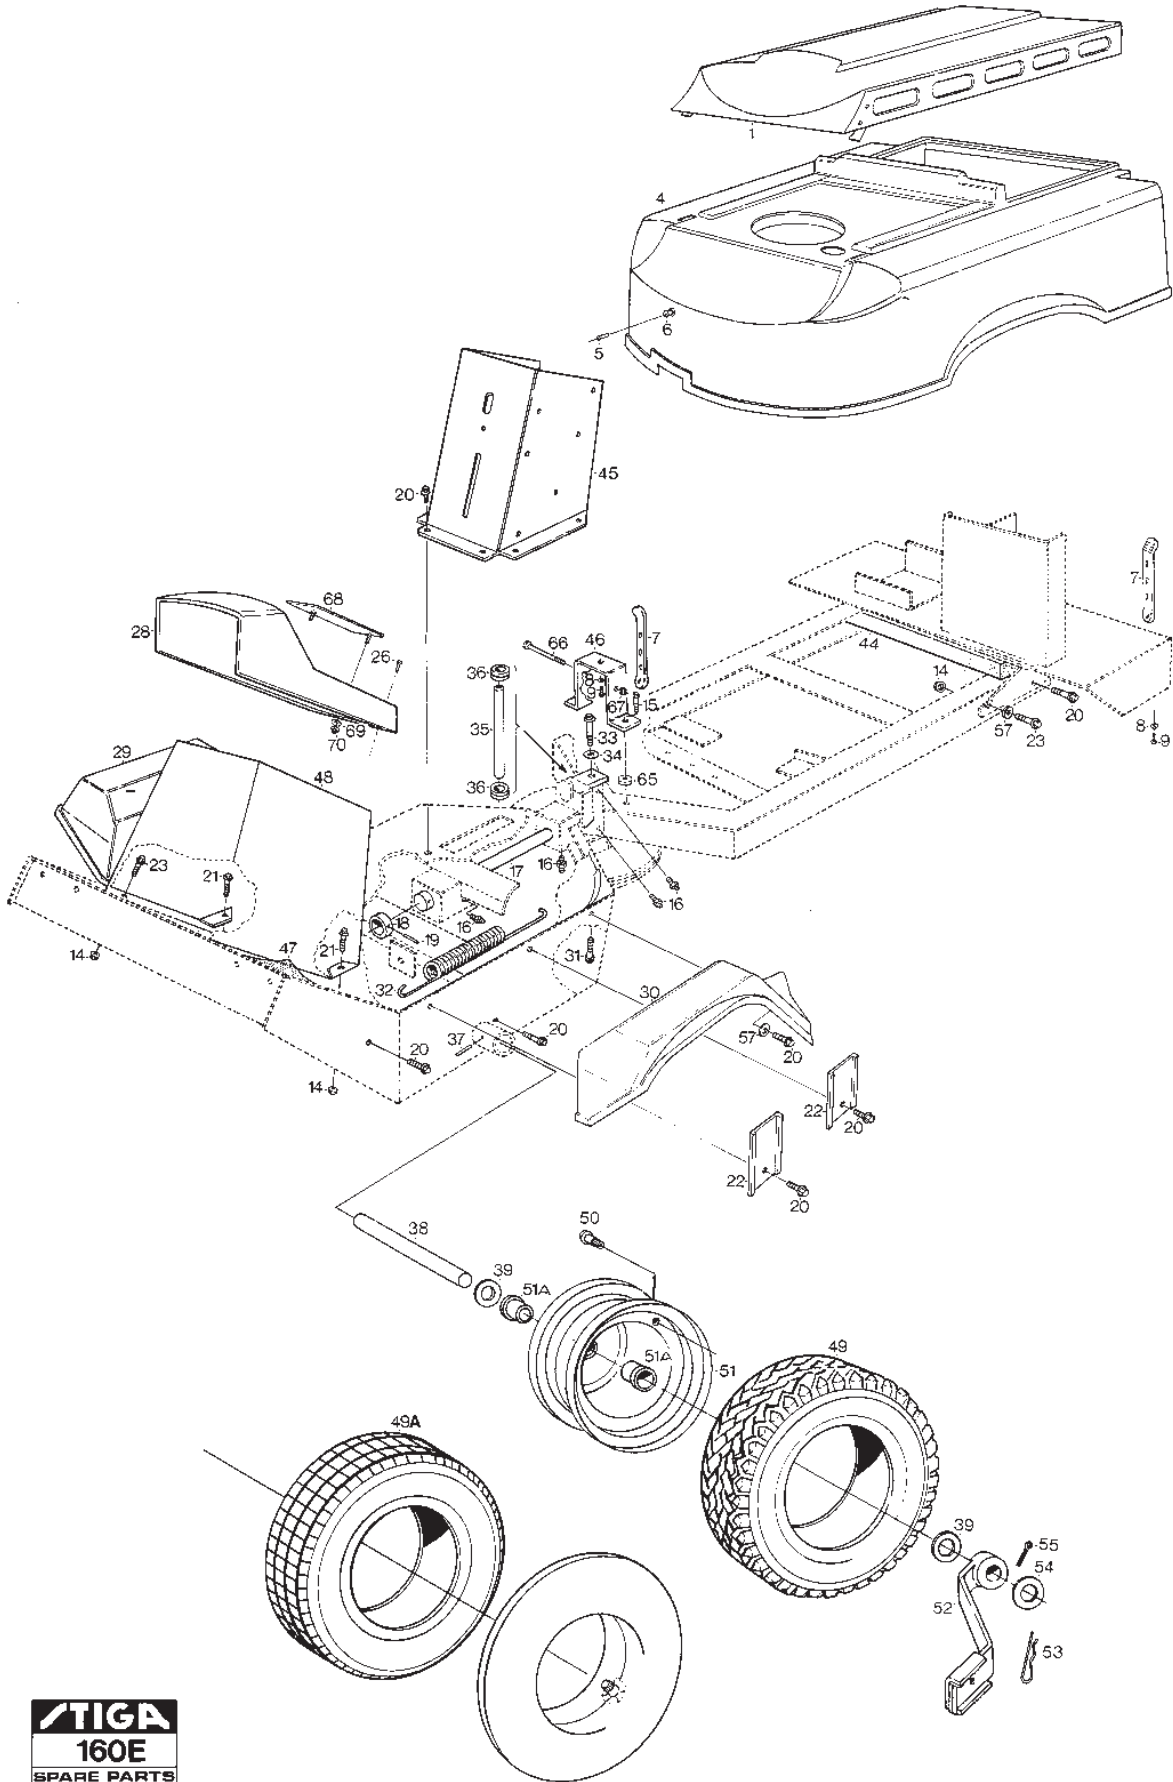

STIGA
160E
SPARE PARTS

Utgåva Issue 32 - 2014		Frame			
Pos. Fig.	Antal Q.ty	Art nr Part No	Benämning	Description	Anmärkning Notes
23	5	9959-0820-16	Skruv	Screw	
33	1	9959-1020-16	Skruv	Screw	
31	1	9959-1025-16	Skruv	Screw	
66	1	9997-0670-12	Skruv	Screw