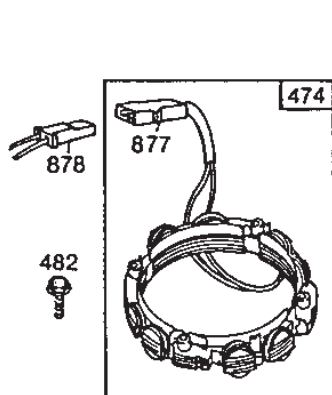

121 CARBURETOR OVERHAUL KIT