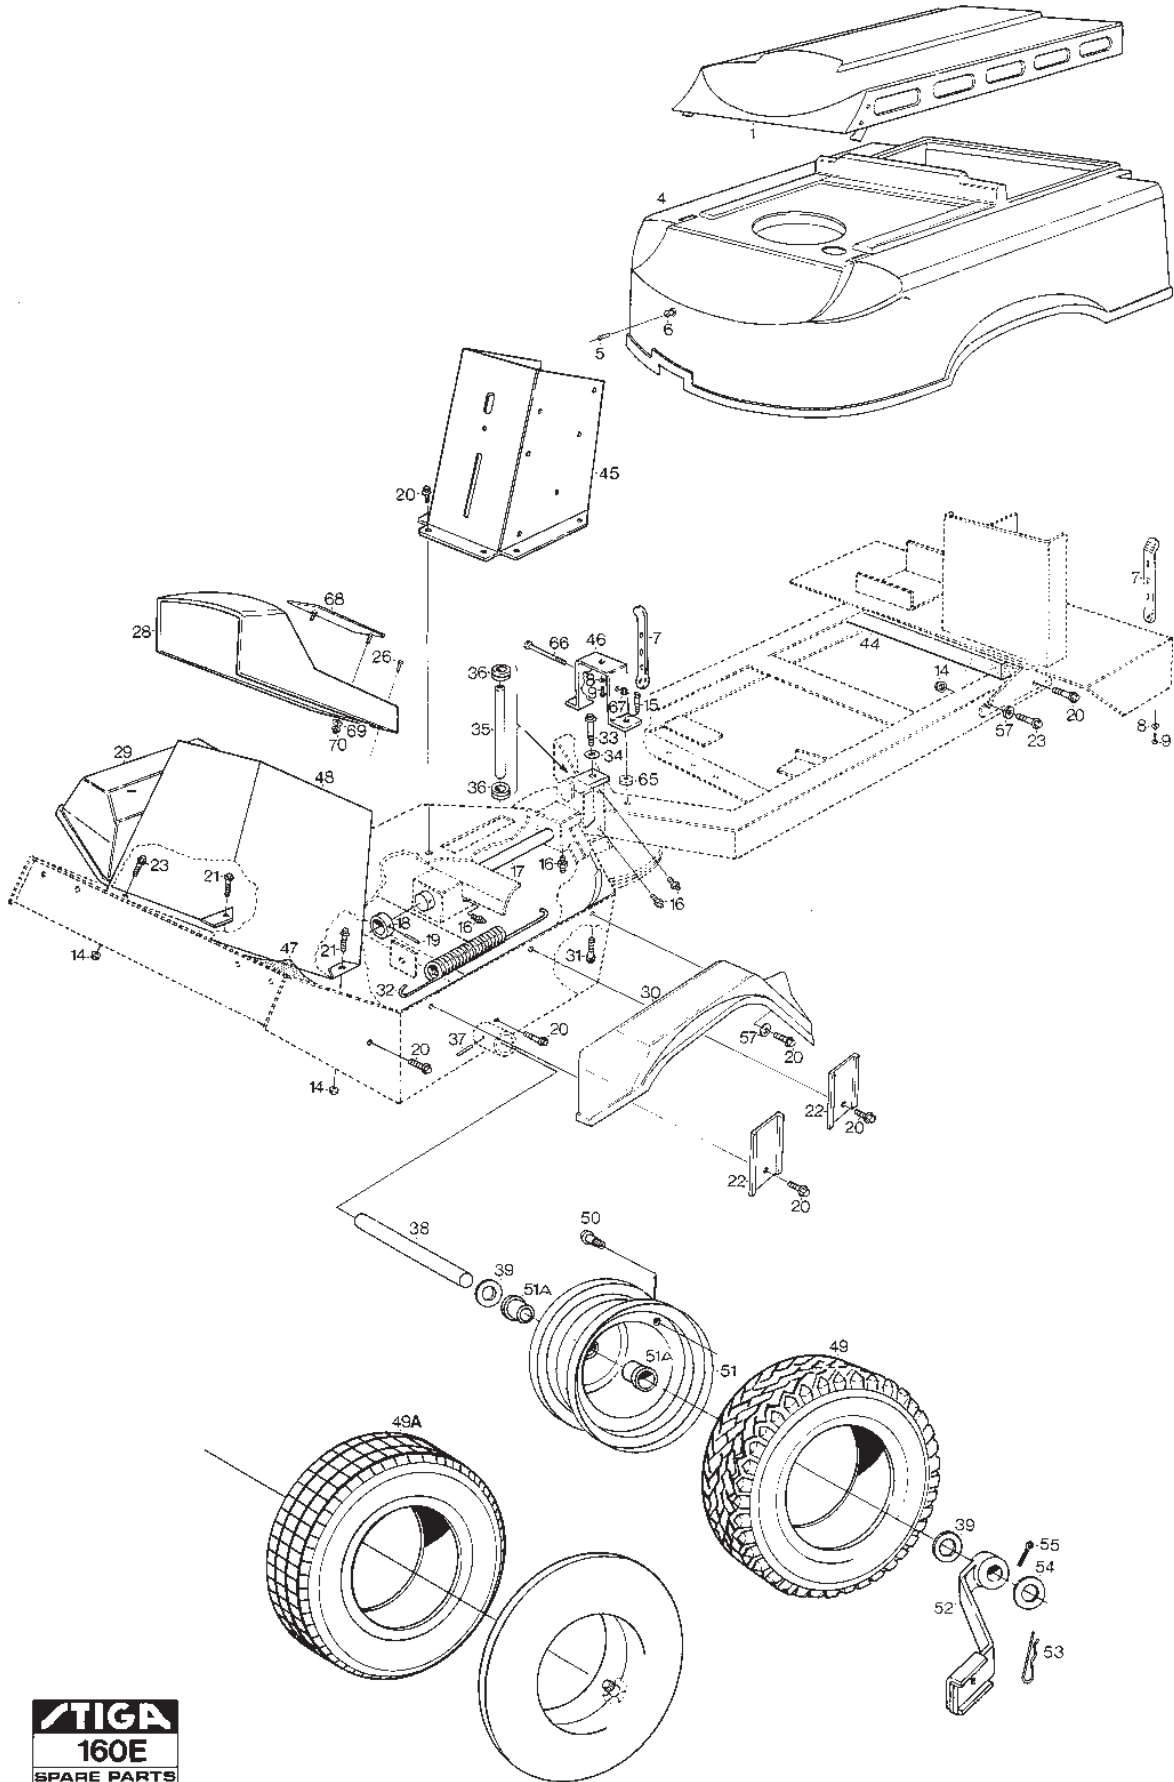

STIGA
160E
SPARE PARTS

Utgåva Issue 32 - 2014		Frame			
Pos. Fig.	Antal Q.ty	Art nr Part No	Benämning	Description	Anmärkning Notes
1	1	1134-2215-01	Motorlucka5-01	Engine Cover (Black)	
4	1	1134-3215-01	Motorhuv 1-00	Engine Hood	
5	3	9632-0516-00	Popnit Tap/D/Bs 416 Gf9.5	Pop Rivet	
6	3	9405-0029-00	Knopp	Knob	
7	3	1134-9028-01	Gummistropp (3 St)	Rubber Strap (3 Pcs)	
8	3	9699-0087-02	Bricka	Washer	
9	3	9849-8013-16	Skruv	Screw	
14	8	9739-0831-22	Mutter	Nut	
15	2	9942-0620-16	Skruv	Screw	
16	4	9501-0500-00	Smörjkopp Kort Rak	Grease Dispenser	
17	1	1134-1757-07	Midjegaffel M Ledaxel 5-01 H-10	Clevis	
18	1	1134-0031-00	Ledaxelstopp	Pivot Shaft Stop	
19	1	9595-0262-00	Spännstift	Locating Pin	
20	16	9942-0816-16	Skruv	Screw	
21	2	9959-0816-16	Skruv	Screw	
22	4	1134-0225-00	Stödplåt	Support Plate	
23	5	9959-0820-16	Skruv	Screw	
26	2	9849-8013-16	Skruv	Screw	
28	1	1134-2332-02	Instrumentpanel	Instrument panel	
29	1	1134-2174-02	Framskärm Höger1-00	Mudguard,Rh (Yellow)	
30	1	1134-2174-01	Framskärm Vänster1-00	Mudguard,Lh (Yellow)	
31	1	9959-1025-16	Skruv	Screw	
32	1	1134-2171-01	Fjäder	Spring	
33	1	9959-1020-16	Skruv	Screw	
34	1	9699-0035-02	Bricka	Washer	
35	1	1134-0057-00	Centrumaxel	Centre Shaft	
36	2	9547-0001-00	Ledlager Ge17Es	Bearing	
37	2	9595-0258-00	Spännstift	Locating Pin	
38	2	1134-0075-01	Framaxeltapp	Front Axle	
39	4	1134-0341-01	Bricka	Washer	
44	1	1134-2039-01	Värmeisol.matta	Heat insulation	
45	1	1134-3252-02	Sitskonsol-gul	Seat Bracket-Yellow	
46	1	1134-2951-01	Huvstöd Par	Engine Cover Support	
47	1	1134-3535-01	Durkmatta Park	Floor Mat	
48	1	1134-2833-05	Frontdekor	Front Trim Plate	
49	2	9545-0103-00	Däck	Tyre	
49A	2	9545-0116-00	Däck	Tyre	
50	2	9545-0500-00	Ventil	Valve Assy.	
51	2	1134-2668-01	Fälg kpl	Rim assy	
51A	2	1134-9026-01	Bussning	Bearing	
52	2	1134-1183-04	1134-3710-01+9599-0080-02	1134-3710-01+9599-0080-02	
53	2	9598-0003-02			
54	2	9699-0042-02	Bricka	Washer	
55	2	9599-0085-02	SaxSprint 4X30 Fz	Split Pin	
57	2	9699-0056-02	Bricka	Washer	
65	2	1134-0070-00	Bricka	Washer	
66	1	9997-0670-12	Skruv	Screw	
67	1	9747-0631-02	Mutter | Låsmutter	Nut	
99	1	1134-3558-01	Dekalsats	Label Kit