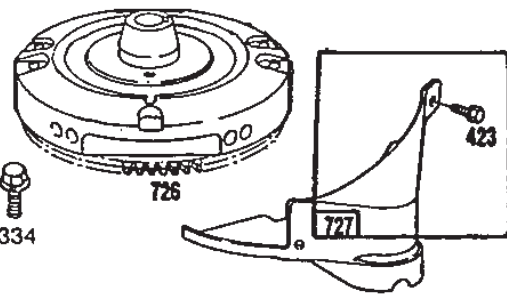

121 CARBURETOR OVERHAUL KIT