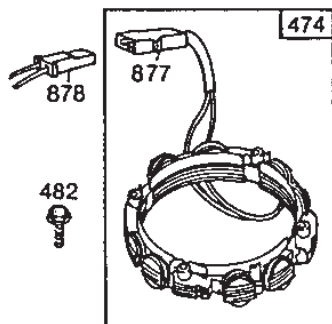

121 CARBURETOR OVERHAUL KIT