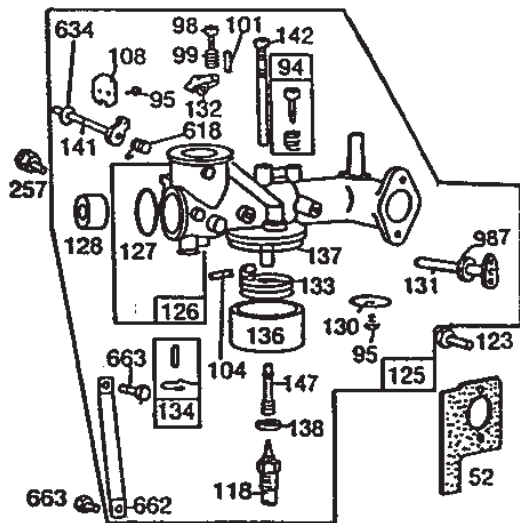

121 CARBURETOR OVERHAUL KIT