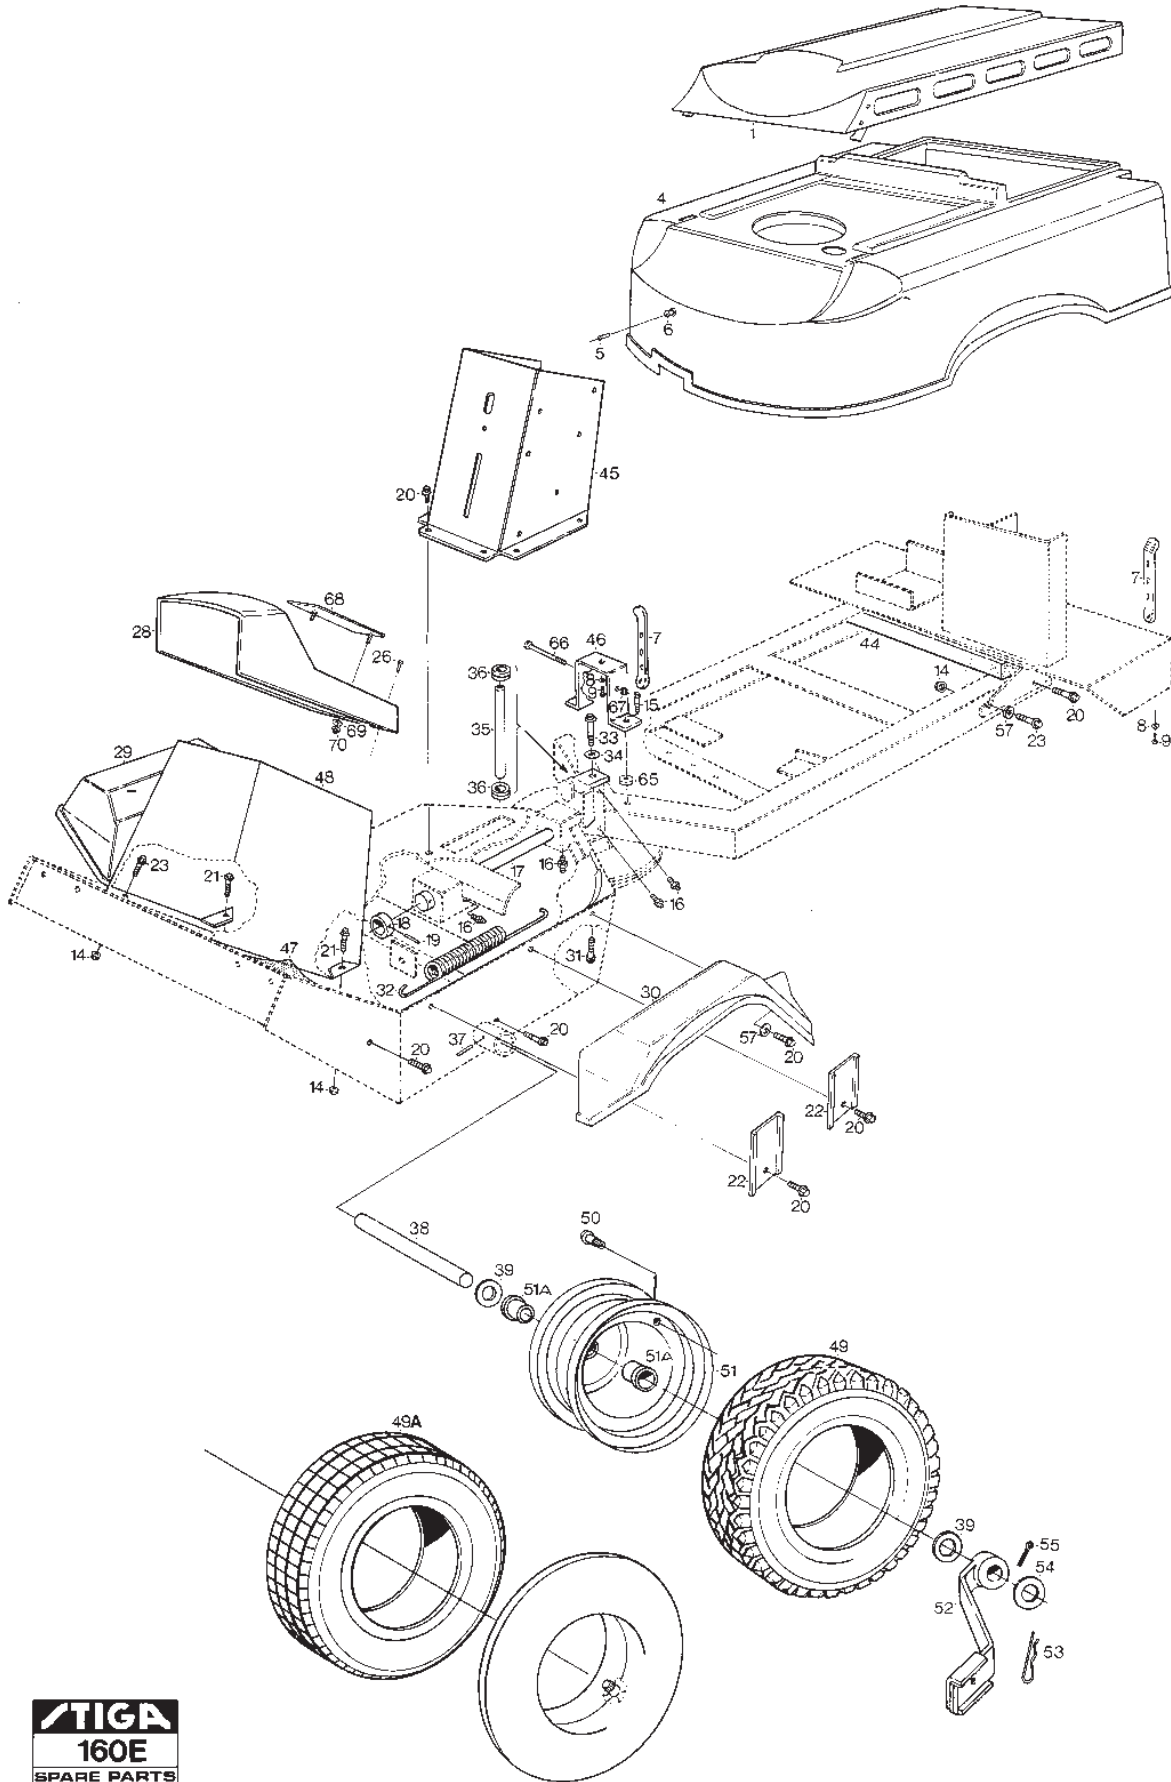

STIGA
160E
SPARE PARTS

Utgåva Issue 32 - 2014		Frame			
Pos. Fig.	Antal Q.ty	Art nr Part No	Benämning	Description	Anmärkning Notes
1	1	1134-2215-01	Motorlucka5-01	Engine Cover (Black)	
4	1	1134-3215-01	Motorhuv 1-00	Engine Hood	
5	3	9632-0516-00	Popnit Tap/D/Bs 416 Gf9.5	Pop Rivet	
6	3	9405-0029-00	Knopp	Knob	
7	3	1134-9028-01	Gummistropp (3 St)	Rubber Strap (3 Pcs)	
8	3	9699-0087-02	Bricka	Washer	
9	3	9849-8013-16	Skruv	Screw	
14	8	9739-0831-22	Mutter	Nut	
15	2	9942-0620-16	Skruv	Screw	
16	4	9501-0500-00	Smörjkopp Kort Rak	Grease Dispenser	
17	1	1134-1757-07	Midjegaffel M Ledaxel 5-01 H-10	Clevis	
18	1	1134-0031-00	Ledaxelstopp	Pivot Shaft Stop	
19	1	9595-0262-00	Spännstift	Locating Pin	
20	16	9942-0816-16	Skruv	Screw	
21	2	9959-0816-16	Skruv	Screw	
22	4	1134-0225-00	Stödplåt	Support Plate	
23	5	9959-0820-16	Skruv	Screw	
26	2	9849-8013-16	Skruv	Screw	
28	1	1134-2332-02	Instrumentpanel	Instrument panel	
29	1	1134-2174-02	Framskärm Höger1-00	Mudguard,Rh (Yellow)	
30	1	1134-2174-01	Framskärm Vänster1-00	Mudguard,Lh (Yellow)	
31	1	9959-1025-16	Skruv	Screw	
32	1	1134-2171-01	Fjäder	Spring	
33	1	9959-1020-16	Skruv	Screw	
34	1	9699-0035-02	Bricka	Washer	
35	1	1134-0057-00	Centrumaxel	Centre Shaft	
36	2	9547-0001-00	Ledlager Ge17Es	Bearing	
37	2	9595-0258-00	Spännstift	Locating Pin	
38	2	1134-0075-01	Framaxeltapp	Front Axle	
39	4	1134-0341-01	Bricka	Washer	
44	1	1134-2039-01	Värmeisol.matta	Heat insulation	
45	1	1134-3252-02	Sitskonsol-gul	Seat Bracket-Yellow	
46	1	1134-2951-01	Huvstöd Par	Engine Cover Support	
47	1	1134-3535-01	Durkmatta Park	Floor Mat	
48	1	1134-2833-05	Frontdekor	Front Trim Plate	
49	2	9545-0103-00	Däck	Tyre	
49A	2	9545-0116-00	Däck	Tyre	
50	2	9545-0500-00	Ventil	Valve Assy.	
51	2	1134-2668-01	Fälg kpl	Rim assy	
51A	2	1134-9026-01	Bussning	Bearing	
52	2	1134-1183-04	1134-3710-01+9599-0080-02	1134-3710-01+9599-0080-02	
53	2	9598-0003-02			
54	2	9699-0042-02	Bricka	Washer	
55	2	9599-0085-02	SaxSprint 4X30 Fz	Split Pin	
57	2	9699-0056-02	Bricka	Washer	
65	2	1134-0070-00	Bricka	Washer	
66	1	9997-0670-12	Skruv	Screw	
67	1	9747-0631-02	Mutter | Låsmutter	Nut	
99	1	1134-3558-01	Dekalsats	Label Kit