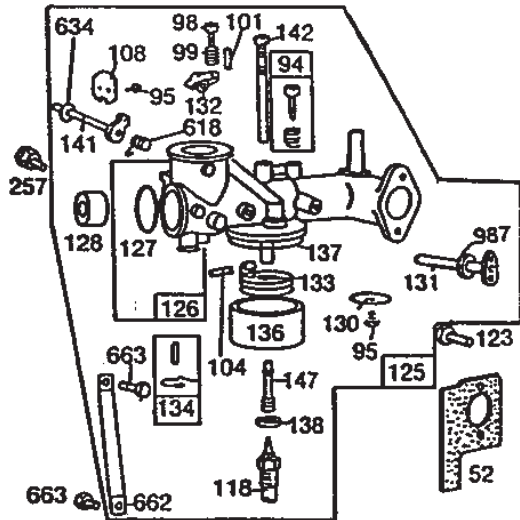

121 CARBURETOR OVERHAUL KIT