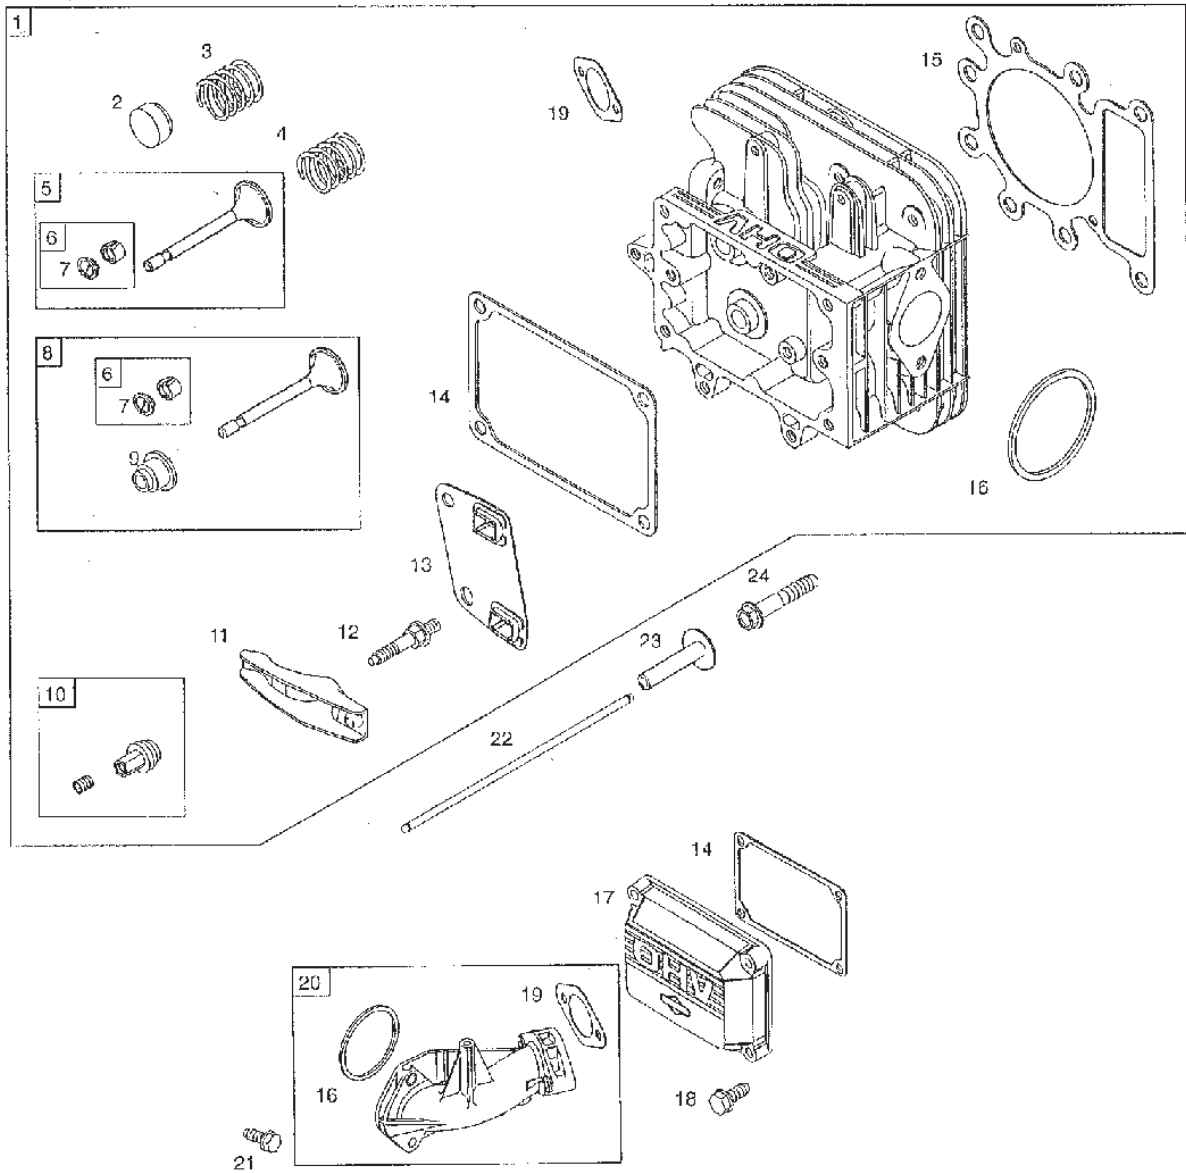

A

Utgåva Issue 20 - 2015		Topplöck (A)		Cylinder Head (A)	
Pos. Fig.	Antal Q.ty	Art nr Part No	Benämning	Description	Anmärkning Notes
1	1	697396	Topplöck	Cylinder Head	21A907-0113
2	1	691843	Valve cap	Valve cap	21A907-0113
3	1	691279	Valve spring	Valve spring	21A907-0113
4	1	691279	Valve spring	Valve spring	21A907-0113
5	1	495856	Valve-exhaust	Valve-exhaust	21A907-0113
6	2	499586	Valve keeper	Valve keeper	21A907-0113
7	2	690964	Valve retainer	Valve retainer	21A907-0113
8	1	495857	Valve-intake	Valve-intake	21A907-0113
9	1	690968	Valve seal	Valve seal	21A907-0113
10	2	691986	Vipparmsjustering	Rocker arm adjuster	21A907-0113
11	2	691751	Vipparm	Rocker arm	21A907-0113
12	2	691095	Stud	Stud	21A907-0113
13	1	690822	Stötstangsstyrning	Push rod guide	21A907-0113
14	1	272475	Packning	Gasket	21A907-0113
15	1	273280	Topplöckspackning	Cylinder head gasket	21A907-0113
16	1	692138	O-ring	O-ring	21A907-0113
17	1	692492	Ventilkapa	Rocker cover	21A907-0113
18	4	691108	Skruv	Screw	21A907-0113
19	1	692137	Packning	Gasket	21A907-0113
20	1	697361	Insugningsrör	Intake Manifold	21A907-0113
21	2	691148	Skruv	Screw	21A907-0113
22	1	697394	Stötstang (insug)	Push rod (intake)	21A907-0146
22	1	697395	Stötstang (utblas)	Push rod (exhaust)	21A907-0113
23	2	690564	Valve tappet	Valve tappet	21A907-0113
24	8	690360	Skruv	Screw	21A907-0113