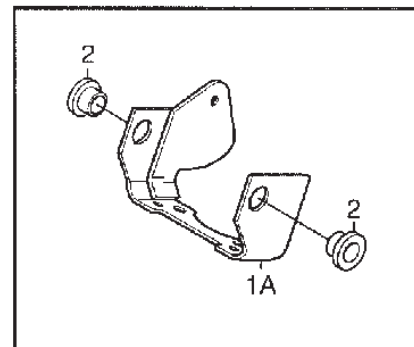

Utgåva Issue 20 - 2015		Pedallyft Pedal Lift			
Pos. Fig.	Antal Q.ty	Art nr Part No	Benämning	Description	Anmärkning Notes
1	1	1134-5462-01	Fäste	Bracket	
2	2	1134-2684-01	Lager	Bearing	
3	1	1134-4945-01	Lyftspärr kpl	Lift Catch Assy	
7	1	9404-0027-01	O-ring	O-ring	
8	1	9650-0039-04	Sparring Sga 8	Lock Ring	
9	1	9595-0276-01	Spiralspännstift 8*24	Locating Pin	
10	1	9997-0640-12	Skruv	Screw	
11	1	9747-0631-02	Mutter	Nut	
13	1	9897-0820-16	Skruv	Screw	
14	1	9747-0831-02	Mutter	Nut	
15	1	1134-4860-01	Lyftgaffel	Lift Fork	
16	2	1134-0240-00	Skruv	Screw	
17	1	1134-4938-01	Lyftpedal	Lift Pedal	
18	2	9997-0625-16	Skruv	Screw	
19	2	9739-0631-22	Mutter	Nut	
20	1	4231-0013-00	Fjäder	Spring