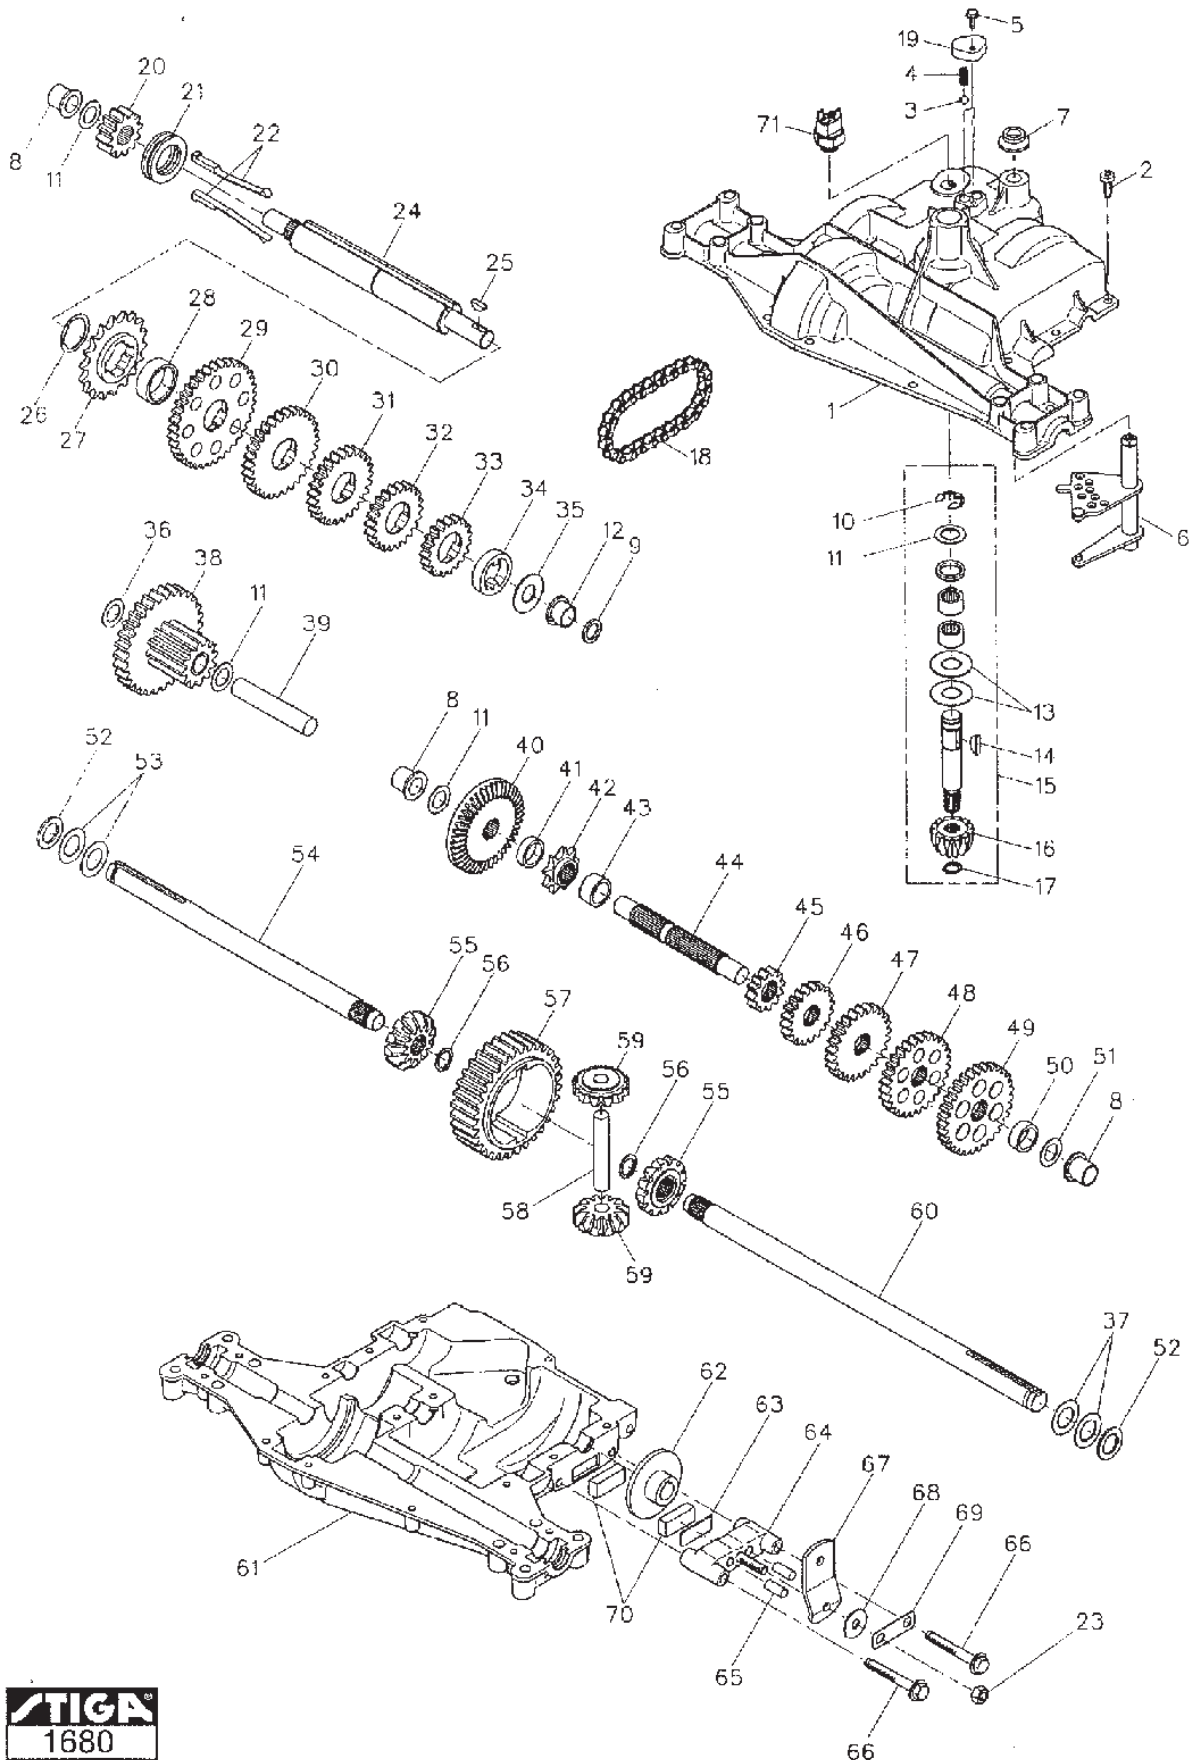

A

B

Utgåva Issue 20 - 2015		Cylinder (A) Vevaxel (B) Cylinder (A) Crankshaft (B)			
Pos. Fig.	Antal Q.ty	Art nr Part No	Benämning	Description	Anmärkning Notes
23	1	691968	Oil slinger	Oil slinger	21A907-0113
24	1	690946	Oil drain plug	Oil drain plug	21A907-0113
25	10	692125	Skruv	Screw	21A907-0113
26	1	690947	Oil seal	Oil seal	21A907-0113
27	1	697110	Packning	Gasket	21A907-0113
28	1	697106	Oljesump	Engine sump	21A907-0113