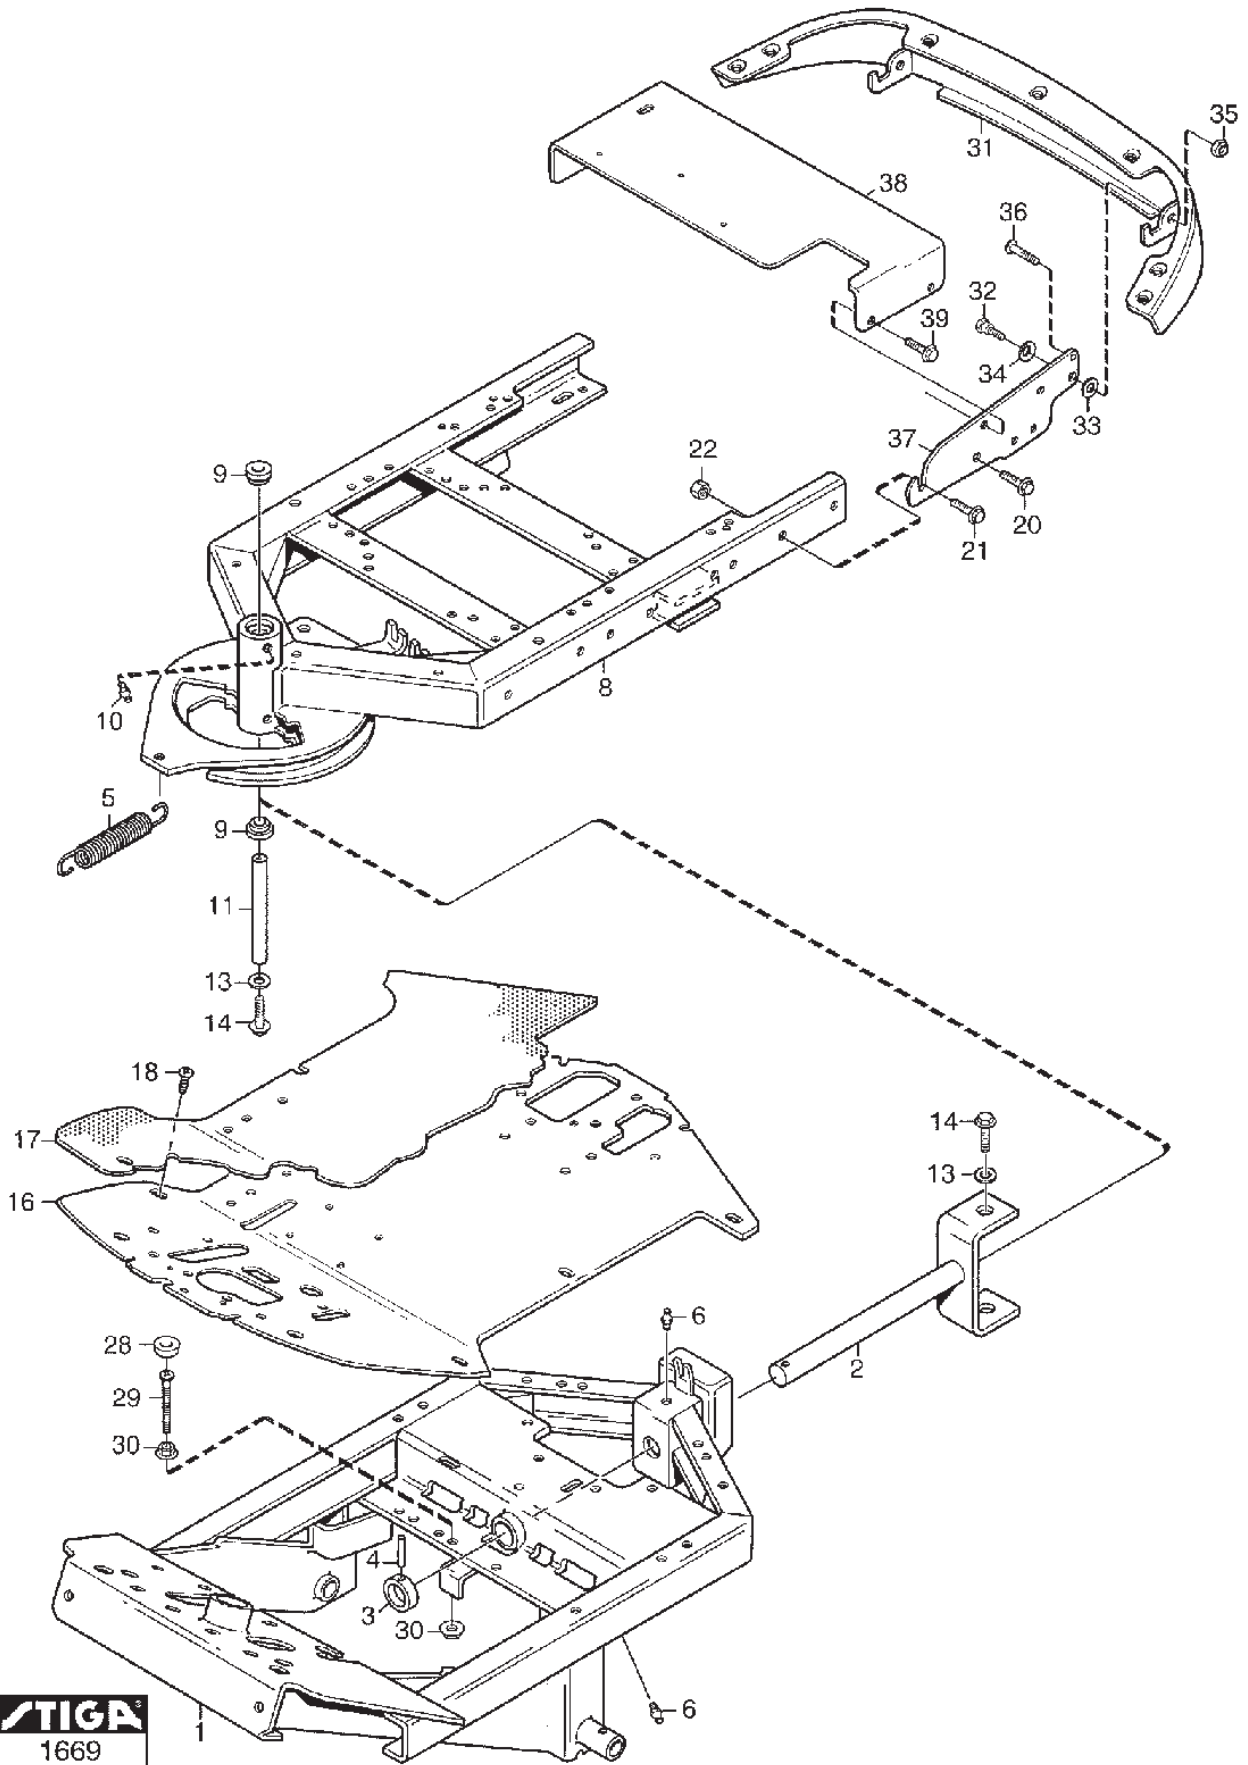

Utgåva Issue 20 - 2015		Ram	Frame		
Pos. Fig.	Antal Q.ty	Art nr Part No	Benämning	Description	Anmärkning Notes
1	1	1134-5315-02	Ram-Främre	Frame-Front	
2	1	1134-3963-02	Midjegaffel Service 5-01 H10	Fork	
3	1	1134-0031-00	Ledaxelstopp	Pivot Shaft Stop	
4	1	9595-0262-00	Spännstift	Locating Pin	
5	1	1134-2171-01	Fjäder	Spring	
6	2	9501-0500-00	Smörjkopp Kort Rak	Grease Dispenser	
8	1	1134-5313-01	Ram-Bakre (5-01)	Frame-Rear (5-01)	
9	2	9547-0001-00	Ledlager Ge17Es	Bearing	
10	2	9501-0500-00	Smörjkopp Kort Rak	Grease Dispenser	
11	1	1134-3968-02	Centrumaxel	Centre Shaft	
13	2	9699-0035-02	Bricka	Washer	
14	2	9959-1020-16	Skruv	Screw	
16	1	1134-5294-01	Durk (5-01)	Floor Plate (5-01)	
17	1	1134-5513-01	Durkmatta Stiga	Floor Mat	
18	2	9893-0616-16	Skruv	Screw	
20	2	9945-0816-16	Skruv	Screw	
21	2	9959-0820-16	Skruv	Screw	
22	2	9739-0831-22	Mutter	Nut	
28	1	1134-4975-01	Gummibuffert	Rubber Buffer	
29	1	9950-0570-12	Skruv	Screw	
30	2	9739-0531-22	Mutter	Nut	
31	1	1134-5337-01	Stötfangare-bakre, svart	Bumper Assy-Rear Black	
32	2	1134-0240-00	Skruv	Screw	
33	2	1134-4242-01	Distansbricka	Washer	
34	2	9665-0002-00	Bricka	Washer	
35	2	9747-0831-02	Mutter	Nut	
36	2	9943-0516-16	Skruv	Screw	
37	2	1134-5345-01	Batterihallare	Battery Holder	
38	1	1134-5344-01	Batterihylla	Battery Shelf	
39	4	9945-0816-16	Skruv	Screw