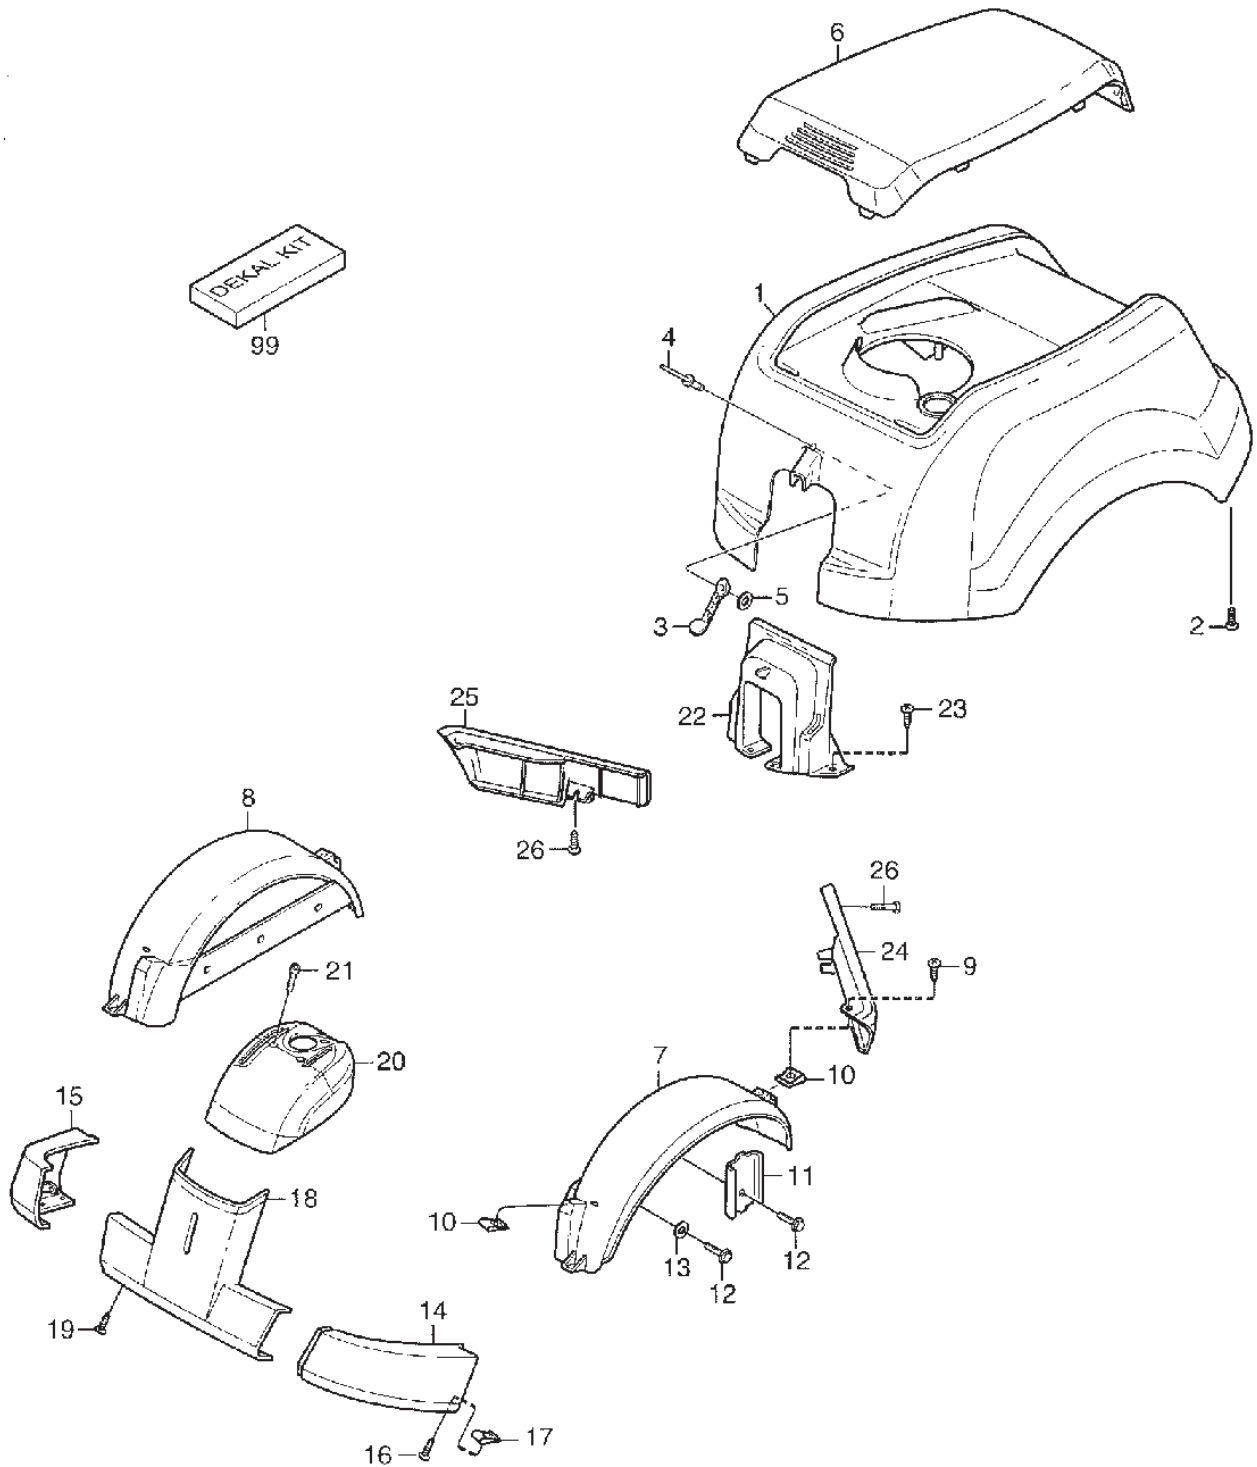

Utgåva Issue 20 - 2015		Kaross		Body Work	
Pos. Fig.	Antal Q.ty	Art nr Part No	Benämning	Description	Anmärkning Notes
1	1	1134-5263-02	Motorhuv Gul	Engine Hood Yellow	
2	7	9838-9530-12	Skruv	Screw	
3	1	1134-9028-01	Gummistropp (3 St)	Rubber Strap (3 Pcs)	Sats 3 st/kit of 3
4	1	9632-0516-00	Popnit Tap/D/Bs 416 Gf9.5	Pop Rivet	
5	1	9699-0120-02	Bricka	Washer	
6	1	1134-5264-01	Motorlucka (Gra) 7-14	Engine Cover (Grey) 7-14	
7	1	1134-5308-01	Skärm-Vä (Gra) 7-14	Mudguard-Lh (Grey) 7-14	
8	1	1134-5308-02	Skärm-Hö (Gra) 7-14	Mudguard-Rh (Grey) 7-14	
9	4	9893-0616-16	Skruv	Screw	
10	4	1134-4176-01	Clips	Clips	
11	2	1134-0225-00	Stödplat	Support Plate	
12	6	9945-0816-16	Skruv	Screw	
13	4	9699-0056-02	Bricka	Washer	
14	1	1134-5306-01	Stötfangare Front-Vä Gra	Bumper Front-Lh (Grey)	
15	1	1134-5306-02	Stötfangare Front-Hö Gra	Bumper Front-Rh (Grey)	
16	4	9893-0616-16	Skruv	Screw	
17	2	1134-4176-01	Clips	Clips	
18	1	1134-5305-01	Front Nedre Gul	Lower Hood Yellow	
19	2	9893-0616-16	Skruv	Screw	
20	1	1134-5320-01	Front-Övre (Gul) 1-00	Front-Upper Part (Yellow) 1-00	
21	2	9946-0525-16	Skruv	Screw	
22	1	1134-5265-01	Huvstöd (Svart) 5-01	Hood Support (Black) 5-01	
23	4	9893-0616-16	Skruv	Screw	
24	1	1134-3970-05	Kantiist-Vä (Gra) 7-14	Moulding-Left (Grey)	
25	1	1134-3970-02	Kantiist-Hö (Gra) 7-14	Moulding Right-Grey	
26	2	9893-0616-16	Skruv	Screw	
99	1	1134-5592-01	Dekal	Label