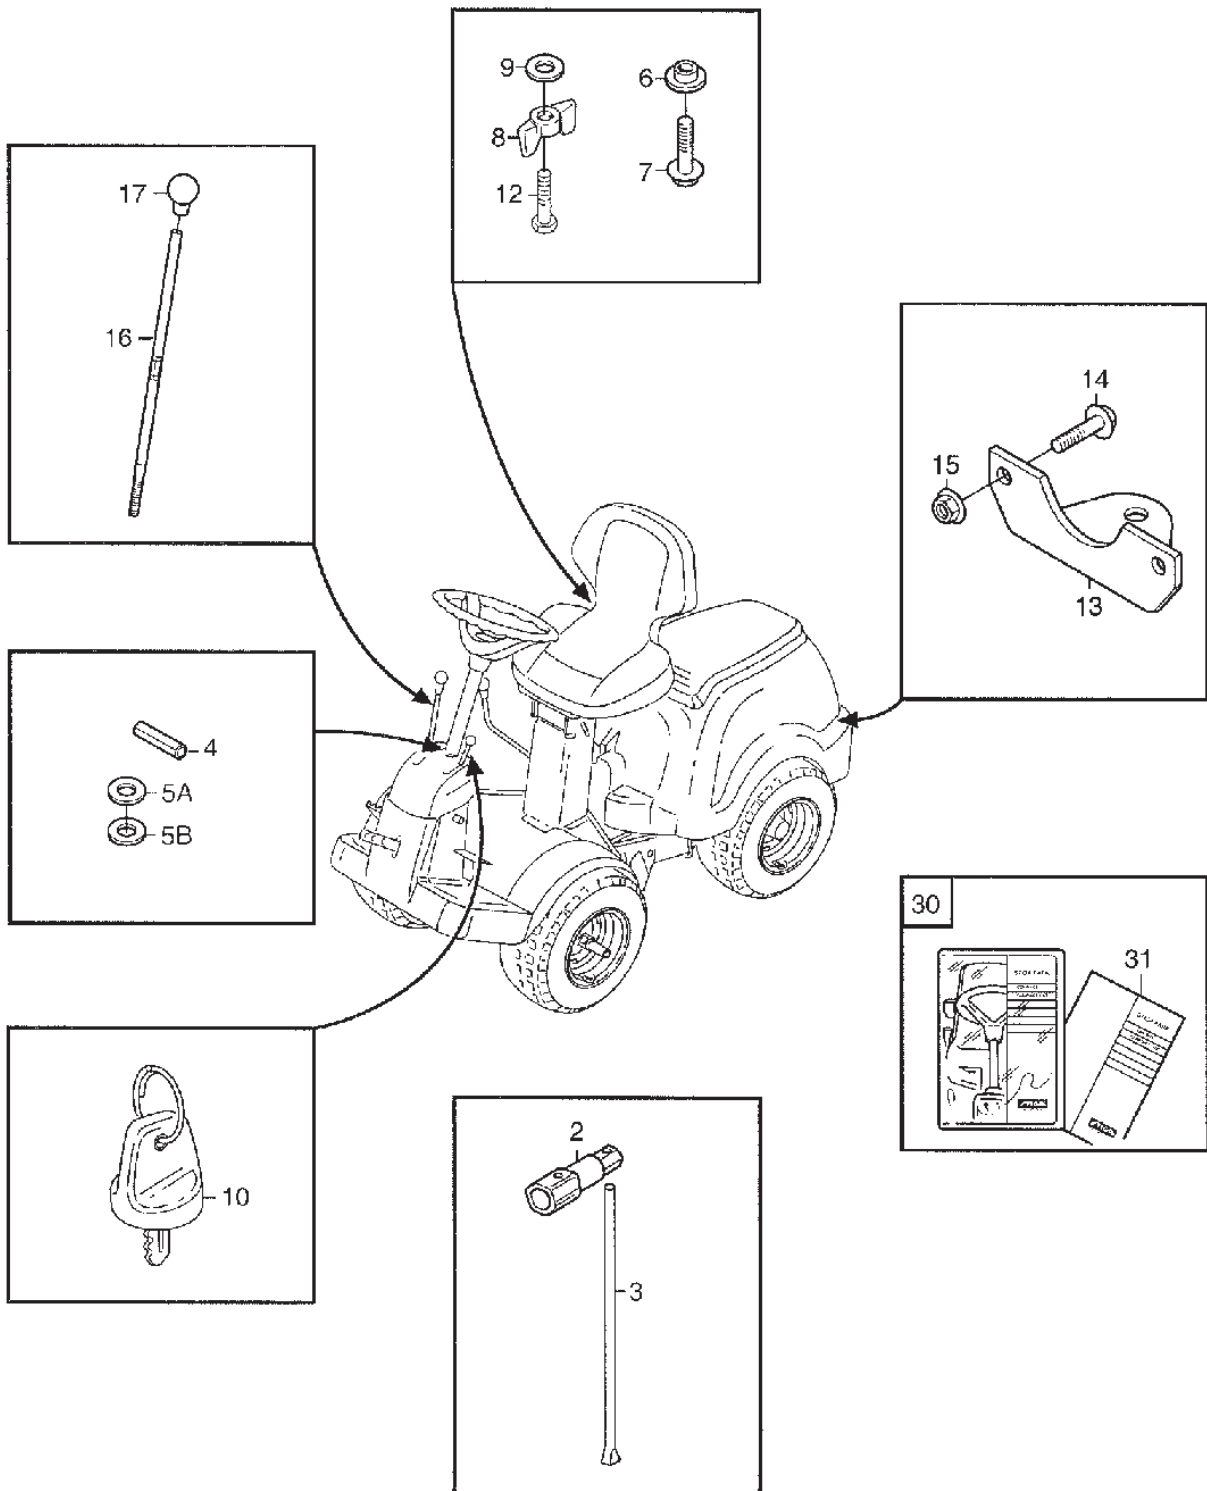

Utgåva Issue 20 - 2015		Tillbehörspasor Accessory Bags			
Pos. Fig.	Antal Q.ty	Art nr Part No	Benämning	Description	Anmärkning Notes
0	1	1134-4249-06	Tillbehörspase	Accessory Bag	Inkl. pos 1 - 17
2	1	1134-4541-01	Nyckel för tändningslas	Spark Plug Wrench	5/8" (16 mm)/21 mm
3	1	1111-2113-01	Stang	Rod	
4	1	9595-0262-00	Spännstift	Locating Pin	
5	1	9699-0103-02	Bricka	Washer	0.5 mm
5	1	9699-0114-02	Bricka	Washer	1.0 mm
6	2	1134-4185-01	Ansatsbricka	Flange Washer	
7	2	9959-0820-16	Skruv	Screw	
8	2	1134-4481-01	Vingmutter	Wing Nut	
9	2	9699-0062-02	Bricka	Washer	
10	2	1134-4734-01	Tändningsnyckel	Ignition Key	
12	2	9997-0820-16	Skruv	Screw	
13	1	1134-5512-01	Dragplat5-01	Towing Plate	
14	2	9959-0820-16	Skruv	Screw	
15	2	9739-0831-22	Mutter	Nut	
16	1	1134-5482-01	Växelspak	Gear Shift Lever	
17	1	1134-2551-01	Knopp	Knob	
30	1	1134-3771-72	Fp.Instr.Bok (Park kplact)	Folder W.Manuals	
31	1	8211-0209-11	Säkerh. Föreskrifter Front Mowers	Safety Regulations Front Mowers	
31	1	8211-0277-04	Servicebok Park	Service Book Park	
31	1	8211-1023-01	Bruksanvisning	Owner's Manual	
31	1	8211-1024-01	Monteringsanvisning	Assy Instruction-Park Compact	
31	1	8211-2002-03	Garantikort Rider	Warranty Card