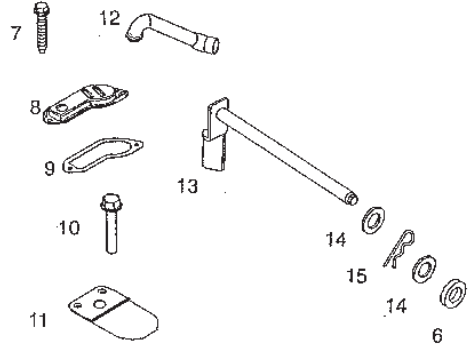

Utgåva Issue 20 - 2015		Cylinder (A) Vevaxel (B)		Cylinder (A) Crankshaft (B)	
Pos. Fig.	Antal Q.ty	Art nr Part No	Benämning	Description	Anmärkning Notes
1	1	697132	Cylinder kpl	Cylinder Assy	282H07-0113
1	1	698371	Kolv kpl	Piston Assy	Standard
1	1	698393	Kolv kpl	Piston Assy	.010" oversize
1	1	698394	Kolv kpl	Piston Assy	.020" oversize
1	1	698395	Kolv kpl	Piston Assy	.030" oversize
1	1	698371	Kolv kpl	Piston Assy	Standard _/ 282H07-0113
1	1	698393	Kolv kpl	Piston Assy	.010" oversize _/ 282H07-0113
1	1	698394	Kolv kpl	Piston Assy	.020" oversize _/ 282H07-0113
1	1	698395	Kolv kpl	Piston Assy	.030" oversize _/ 282H07-0113
2	1	399265	Bussning	Bushing	282H07-0113
2	1	697375	Ring set	Ring set	Standard
2	1	698375	Ring set	Ring set	Standard
2	1	698396	Ring set	Ring set	.010" oversize
2	1	698397	Ring set	Ring set	.020" oversize
2	1	698398	Ring set	Ring set	.030" oversize
2	1	697375	Ring set	Ring set	Standard _/ 282H07-0113
2	1	698375	Ring set	Ring set	Standard
2	1	698396	Ring set	Ring set	.010" oversize _/ 282H07-0113
2	1	698397	Ring set	Ring set	.020" oversize _/ 282H07-0113
2	1	698398	Ring set	Ring set	.030" oversize _/ 282H07-0113
3	1	391086	Tätningring	Seal	282H07-0113
3	2	698469	Lasring	Lock	282H07-0113
4	1	690959	Tapp	Locating pin	282H07-0113
4	1	697127	Crankshaft	Crankshaft	282H07-0113
5	1	697144	Bussning	Bushing	282H07-0113
5	1	697128	Timing gear	Timing gear	282H07-0113
6	1	692407	Seal	Seal	282H07-0113
6	1	691639	Kil	Key	282H07-0113
7	2	697157	Skruv	Screw	282H07-0113
7	1	222698	Kil	Key	282H07-0113
8	1	697112	Cover	Cover	282H07-0113
8	1	697126	Connecting Rod	Connecting Rod	Standard
8	1	697263	Connecting Rod	Connecting Rod	.020" undersize
8	1	697126	Connecting Rod	Connecting Rod	Standard _/ 282H07-0113
8	1	697263	Connecting Rod	Connecting Rod	.020" undersize _/ 282H07-0113
9	1	697109	Packning	Gasket	282H07-0113
9	2	692852	Skruv	Screw	282H07-0113
10	2	697104	Skruv	Screw	282H07-0113
10	1	697099	Kolvsprint	Piston Pin	282H07-0113
11	1	697124	Breather reed	Breather reed	282H07-0113
11	1	697134	Motvikt	Counterweight	282H07-0113