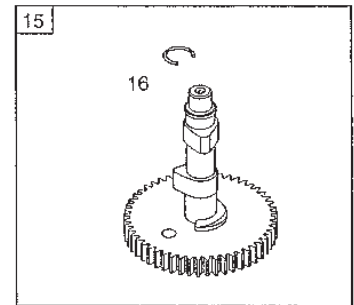

www.stiga.com

Utgåva Issue 20 - 2015		Cylinder (A) Vevaxel (B)		Cylinder (A) Crankshaft (B)	
Pos. Fig.	Antal Q.ty	Art nr Part No	Benämning	Description	Anmärkning Notes
1	1	697132	Cylinder kpl	Cylinder Assy	282H07-0113
1	1	698371	Kolv kpl	Piston Assy	Standard
1	1	698393	Kolv kpl	Piston Assy	.010" oversize
1	1	698394	Kolv kpl	Piston Assy	.020" oversize
1	1	698395	Kolv kpl	Piston Assy	.030" oversize
1	1	698371	Kolv kpl	Piston Assy	Standard _/ 282H07-0113
1	1	698393	Kolv kpl	Piston Assy	.010" oversize _/ 282H07-0113
1	1	698394	Kolv kpl	Piston Assy	.020" oversize _/ 282H07-0113
1	1	698395	Kolv kpl	Piston Assy	.030" oversize _/ 282H07-0113
2	1	399265	Bussning	Bushing	282H07-0113
2	1	697375	Ring set	Ring set	Standard
2	1	698375	Ring set	Ring set	Standard
2	1	698396	Ring set	Ring set	.010" oversize
2	1	698397	Ring set	Ring set	.020" oversize
2	1	698398	Ring set	Ring set	.030" oversize
2	1	697375	Ring set	Ring set	Standard _/ 282H07-0113
2	1	698375	Ring set	Ring set	Standard
2	1	698396	Ring set	Ring set	.010" oversize _/ 282H07-0113
2	1	698397	Ring set	Ring set	.020" oversize _/ 282H07-0113
2	1	698398	Ring set	Ring set	.030" oversize _/ 282H07-0113
3	1	391086	Tätningring	Seal	282H07-0113
3	2	698469	Lasring	Lock	282H07-0113
4	1	690959	Tapp	Locating pin	282H07-0113
4	1	697127	Crankshaft	Crankshaft	282H07-0113
5	1	697144	Bussning	Bushing	282H07-0113
5	1	697128	Timing gear	Timing gear	282H07-0113
6	1	692407	Seal	Seal	282H07-0113
6	1	691639	Kil	Key	282H07-0113
7	2	697157	Skruv	Screw	282H07-0113
7	1	222698	Kil	Key	282H07-0113
8	1	697112	Cover	Cover	282H07-0113
8	1	697126	Connecting Rod	Connecting Rod	Standard
8	1	697263	Connecting Rod	Connecting Rod	.020" undersize
8	1	697126	Connecting Rod	Connecting Rod	Standard _/ 282H07-0113
8	1	697263	Connecting Rod	Connecting Rod	.020" undersize _/ 282H07-0113
9	1	697109	Packning	Gasket	282H07-0113
9	2	692852	Skruv	Screw	282H07-0113
10	2	697104	Skruv	Screw	282H07-0113
10	1	697099	Kolvsprint	Piston Pin	282H07-0113
11	1	697124	Breather reed	Breather reed	282H07-0113
11	1	697134	Motvikt	Counterweight	282H07-0113