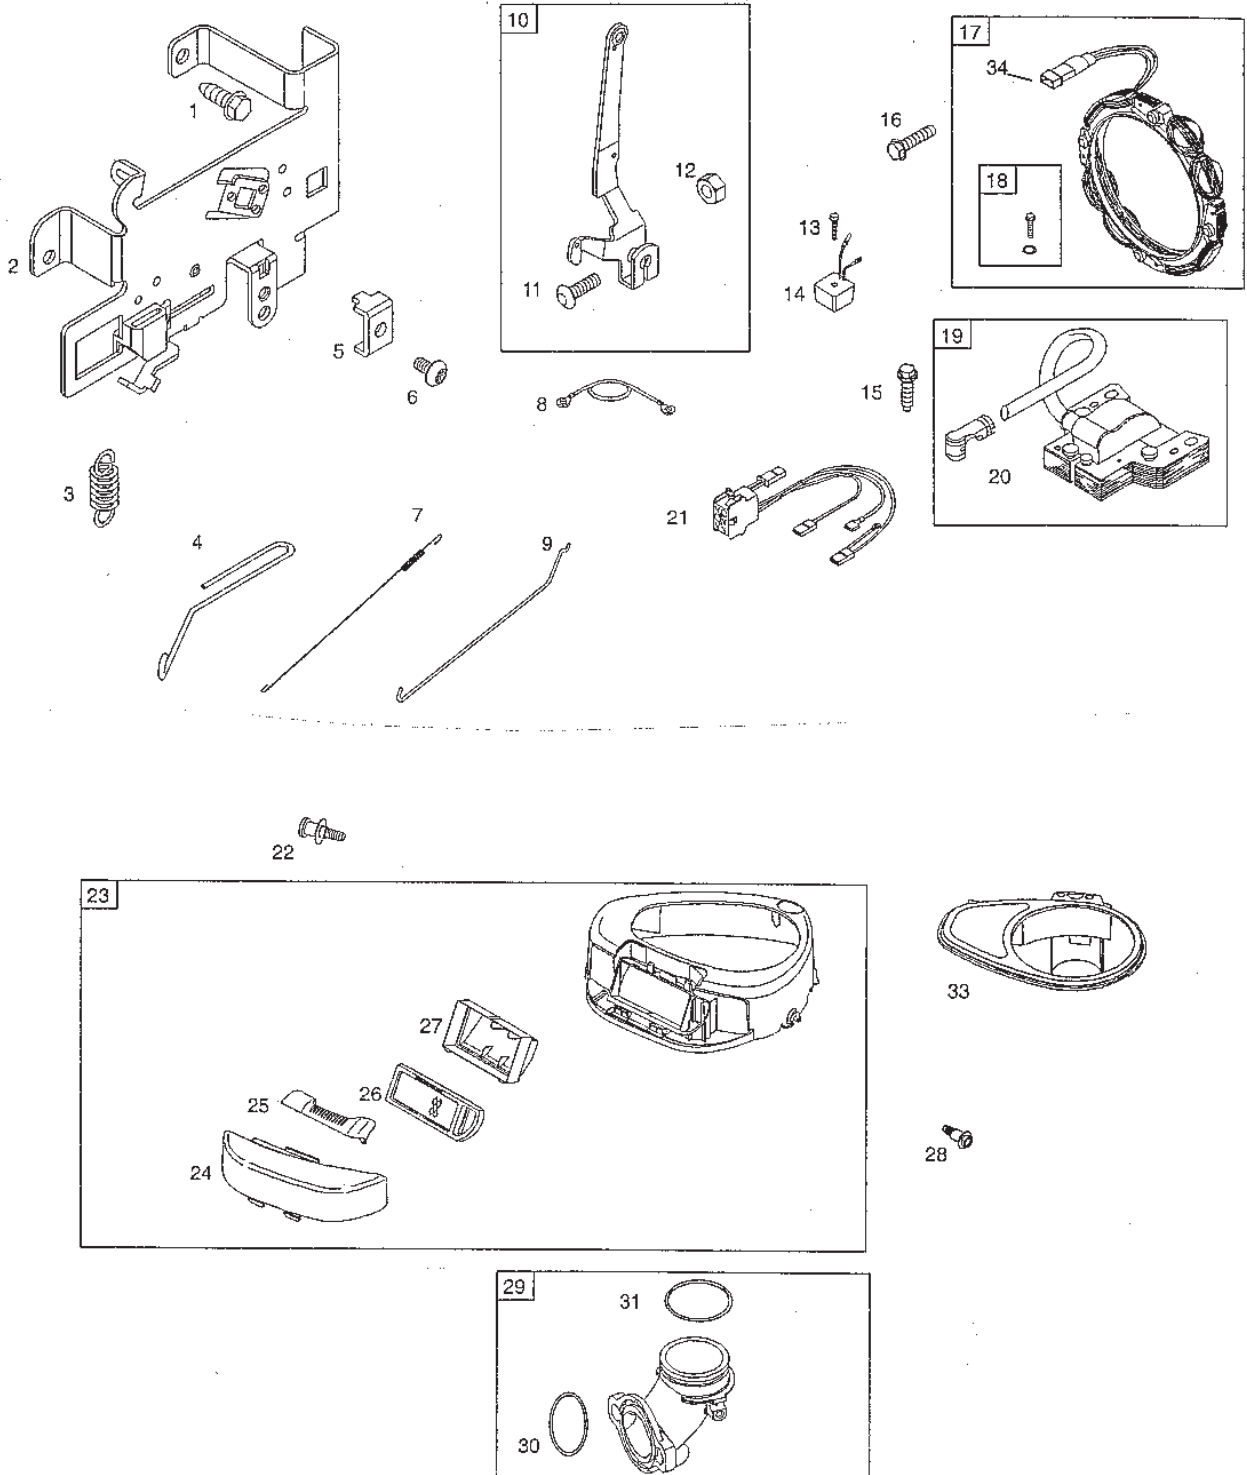

A

Utgåva Issue 20 - 2015		Regulator (A) Fläkthus (A)		Governor (A) Blower Housing (A)	
Pos. Fig.	Antal Q.ty	Art nr Part No	Benämning	Description	Anmärkning Notes
1	2	691693	Skruv	Screw	
2	1	694042	Fäste	Control Bracket	
3	1	691795	Regulatorfjäder	Governor Spring	
4	1	691840	Choke link	Choke link	
5	1	691024	Clamp	Clamp	
6	1	690804	Skruv	Screw	
7	1	691842	Fjäder	Spring	
8	1	697089	Stop wire	Stop wire	
9	1	691841	Governor link	Governor link	
10	1	691374	Governor lever	Governor lever	
11	1	691119	Bult	Bolt	
12	1	691251	Mutter	Nut	
13	1	697088	Skruv	Screw	
14	1	691188	Regulator	Regulator	
15	2	691061	Skruv	Screw	
16	4	691183	Skruv	Screw	
17	1	696458	Generator	Alternator	
18	1	698516	Bricka	Washer	
19	1	492341	Armature magneto	Armature magneto	
20	1	692424	Terminal	Terminal	
21	1	698329	Kabelhärva	Wiring harness	
22	1	697102	Skruv	Screw	
23	1	698402	Blower housing assy	Blower housing assy	
24	1	698403	Cover	Cover	
25	1	697575	Spärr	Latch	
26	1	698083	Filter	Filter	
27	1	698401	Retainer	Retainer	
28	2	697103	Skruv	Screw	
29	1	697122	Insugningsrör	Intake elbow	
30	1	691917	O-ring	O-ring	
31	1	697123	O-ring	O-ring	
33	1	698368	Trim plate	Trim plate	
34	1	393537	Anslutning	Connector