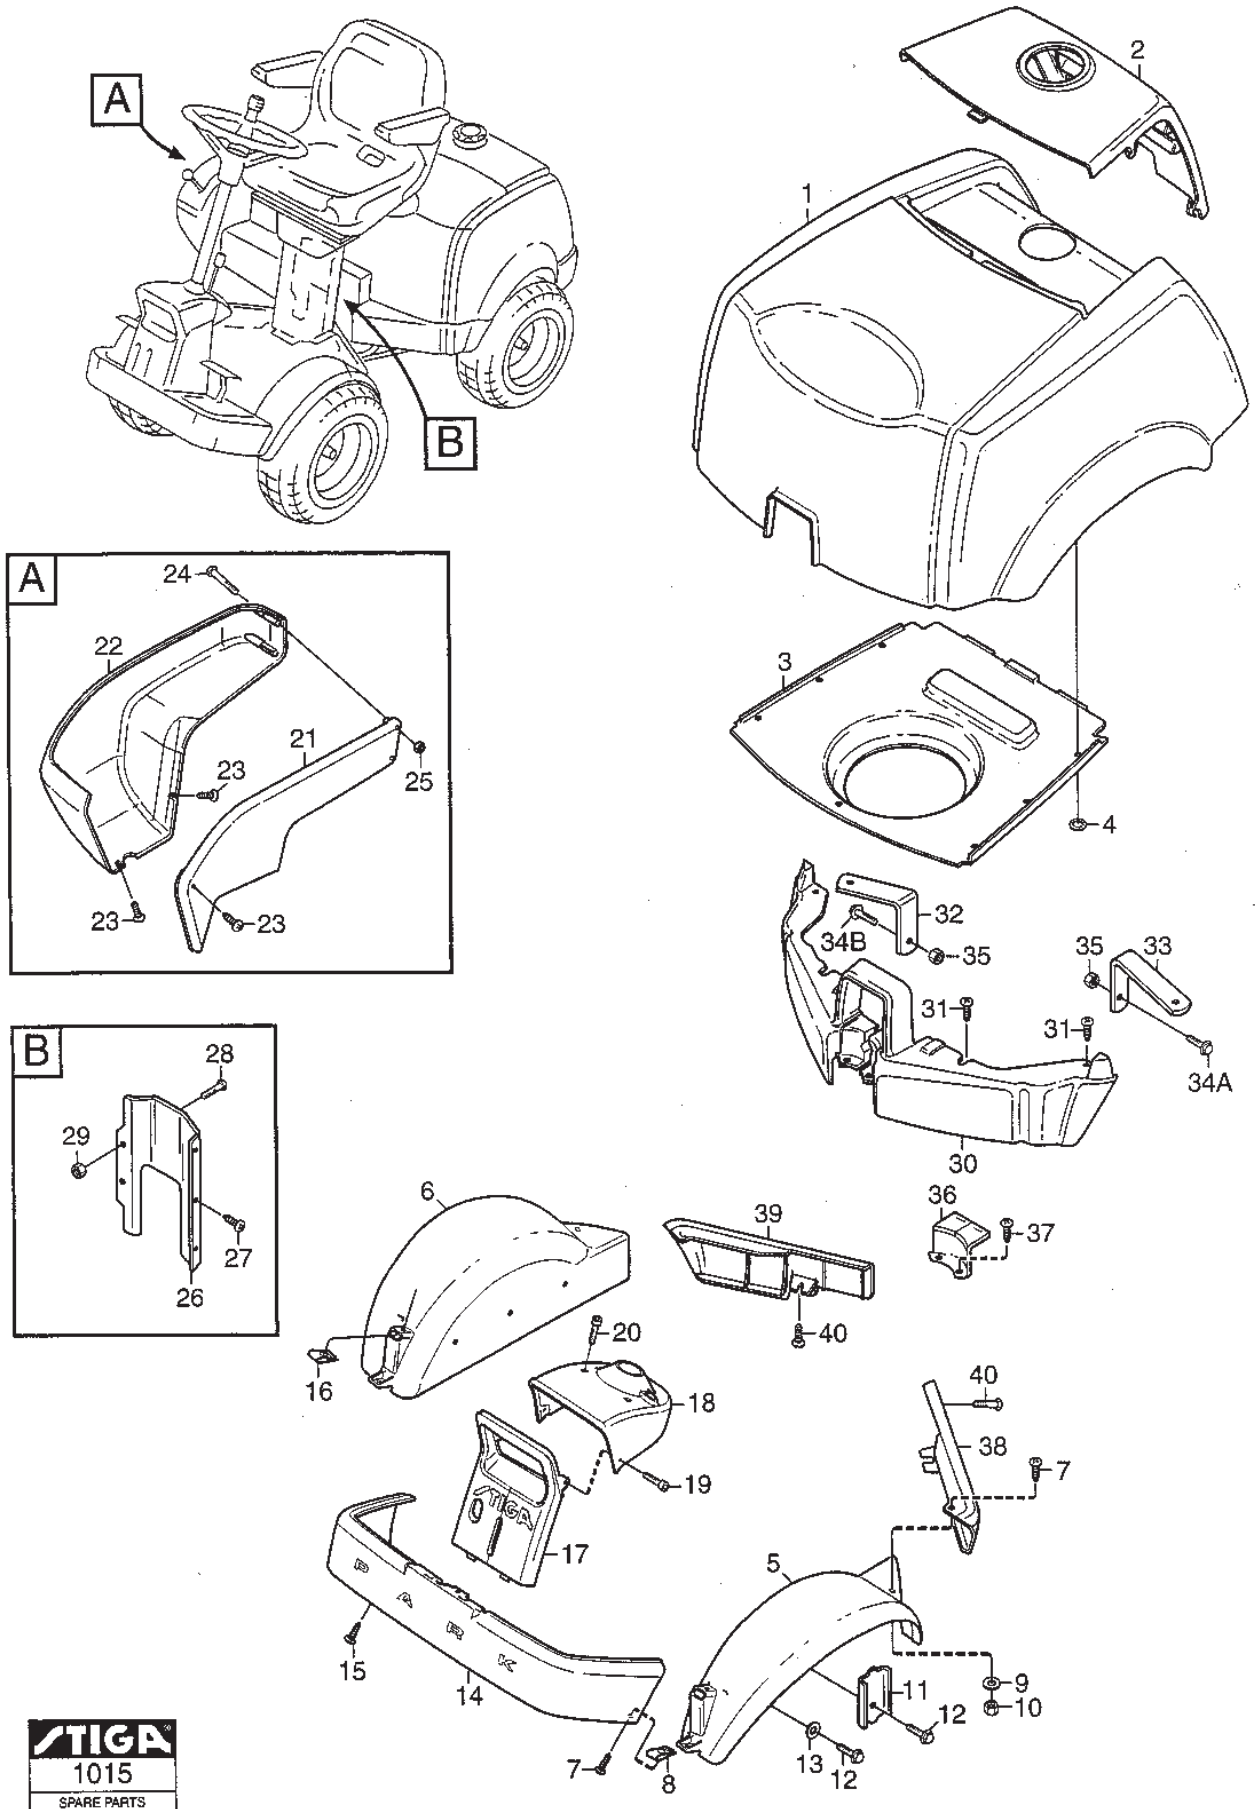

Utgåva Issue 48 - 2014		Kaross Body Work			
Pos. Fig.	Antal Quantity	Art nr Part No	Benämning	Description	Anmärkning Notes
1	1	1134-3942-01	Huv	Engine Hood	
2	1	1134-3971-02	Motorlucka 5-00	Engine Cover-Black	
2	1	1134-3971-02	Motorlucka 5-00	Engine Cover-Black	
3	1	1134-3978-01	Luftkanalplatta	Air Duct Plate	
4	7	9675-0008-02	Starlockbricka	Starlock	
5	1	1134-3943-01	Skärm Vänster	Mud Guard-Left	
6	1	1134-3943-02	Skärm Höger	Mud Guard-Right	
7	4	9893-0616-16	Skruv | Relä	Screw | Relay	
8	2	1134-4176-01	Clips	Clips	
9	2	9699-0025-02	Bricka	Washer	
10	2	9747-0631-02	Mutter | Lasmutter	Nut	
11	2	1134-0225-00	Stödplat	Support Plate	
12	6	9945-0816-16	Skruv	Screw	
13	4	9699-0056-02	Bricka	Washer	
14	1	1134-3944-02	Stötfangare Fram Gul	Front Bumper-Yellow	
14	1	1134-3944-02	Stötfangare Fram Gul	Front Bumper-Yellow	
15	2	9893-0616-16	Skruv | Relä	Screw | Relay	
16	2	1134-4176-01	Clips	Clips	
17	1	1134-4216-03	Frontdekor M Tryck	Front Plate-Black (W/O Hole)	
17	1	1134-4216-03	Frontdekor M Tryck	Front Plate-Black (W/O Hole)	
18	1	1134-3984-02	Frontdekor Överdel Svart	Upper Front Plate-Black	
18	1	1134-3984-02	Frontdekor Överdel Svart	Upper Front Plate-Black	
19	2	9840-8009-16	Skruv	Screw	
20	2	9946-0525-16	Skruv	Screw	
21	1	1134-4360-01	Kapa-Inre (1-00)	Cover-Inner	
22	1	1134-3979-01	Kapa Yttre1-00	Cover-Outer	
23	5	9946-0525-16	Skruv	Screw	
24	2	9950-0570-12	Skruv	Screw	
25	2	9747-0531-02	Mutter	Nut	
26	1	1134-4152-01	Skyddskapa 1-00 F12	Cover	
27	3	9893-0616-16	Skruv | Relä	Screw | Relay	
28	2	9893-0616-16	Skruv | Relä	Screw | Relay	
29	2	9739-0631-22	Mutter	Nut	
30	1	1134-3969-02	Spoiler Svart	Spoiler-Black	
30	1	1134-3969-02	Spoiler Svart	Spoiler-Black	
31	4	9893-0616-16	Skruv | Relä	Screw | Relay	
32	1	1134-4012-01	Stöd-Hö	Support, Right	
33	1	1134-4012-02	Stöd-Vä	Support, Left	
34	2	9959-0816-16	Skruv	Screw	L = 16 mm
34	2	9959-0816-16	Skruv	Screw	L = 16 mm
35	2	9739-0831-22	Mutter	Nut	
36	1	1134-3985-01	Täcklock	Cover	
37	2	9893-0616-16	Skruv | Relä	Screw | Relay