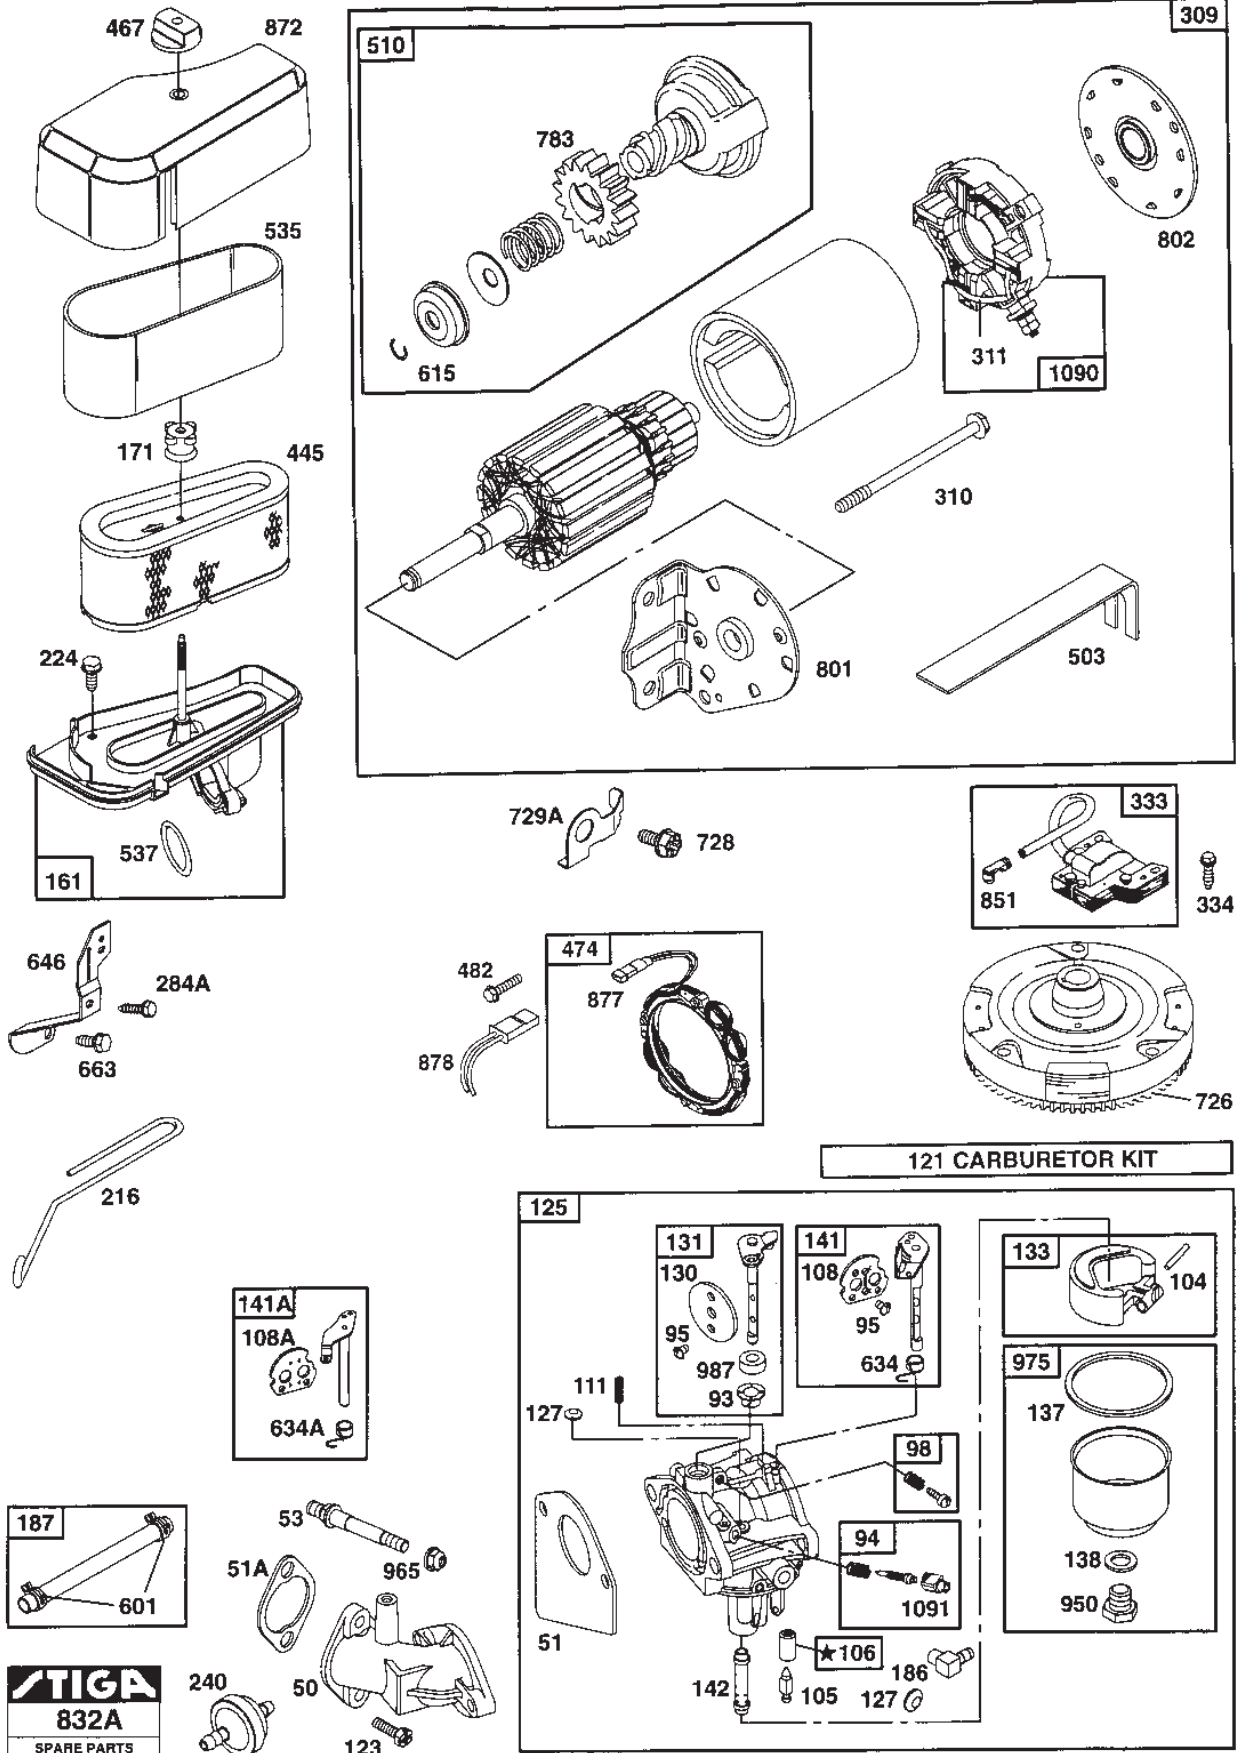

Utgåva Issue 48 - 2014		Förgasare Startmotor		Carburettor Starter Motor	
Pos. Fig.	Antal Quantity	Art nr Part No	Benämning	Description	Anmärkning Notes
50	1	213819	Carburettor elbow	Carburettor elbow	
51	1	272465	Packning	Gasket	
51	1	272554	Packning	Gasket	
53	2	94637	Skruv	Screw	
93	1	281346	Bussning	Bushing	
94	1	494383	Nalventil	Needle valve	
95	2	94098	Skruv	Screw	
98	1	495800	Skruv	Screw	
104	1	231789	Axel	Shaft	
105	1	231855	Nalventil	Inlet needle valve	
106	1	231854	Valve seat	Valve seat	
108	1	224540	Choke valve	Choke valve	
108	1	224558	Choke valve	Choke valve	
111	1	262820	Fjäder	Spring	
121	1	499220	Reparationssats-förg.	Overhaul kit-carb.	Märkta/marked F
123	2	94913	Skruv	Screw	
125	1	498027	Förgasare kpl	Carburettor Assy	
130	1	224539	Gasspjäll	Throttle Valve	
131	1	494379	Axel	Shaft	
133	1	494381	Flottör	Float	
137	1	281165	Packning	Gasket	
138	1	281164	Bricka	Washer	
141	1	495931	Choke shaft	Choke shaft	
141	1	495097	Choke shaft	Choke shaft	
142	1	497736	Nozzle	Nozzle	
161	1	494237	Air cleaner body	Air cleaner body	
171	1	281051	Mutter	Nut	
186	1	493496	Fuel pipe elbow	Fuel pipe elbow	
187	1	298049	Fuel line	Fuel line	
216	1	262766	Choke link	Choke link	
224	1	94730	Skruv	Screw	
240	1	298090	Bränslefilter	Fuel Filter	
284	1	94704	Skruv	Screw	
309	1	497401	Starter motor	Starter motor	
310	2	95035	Skruv	Screw	
311	4	497608	Brush set	Brush set	
333	1	492341	Armature magneto	Armature magneto	
334	2	94731	Skruv	Screw	
445	1	496894	Cartridge	Cartridge	
467	1	493903	Lasratt	Knob	
474	1	393474	Generator	Alternator	
482	4	93621	Skruv	Screw	
503	1	806000	Strap	Strap	
510	1	497606	Startdrev	Drive	
535	1	272403	Filterelement	Air Cleaner Element	
537	1	281106	O-ring	O-ring	
601	2	95162	Slangklämma	Hose clamp	
615	1	263080	Retainer	Retainer	
634	1	494455	Seal-spring	Seal-spring