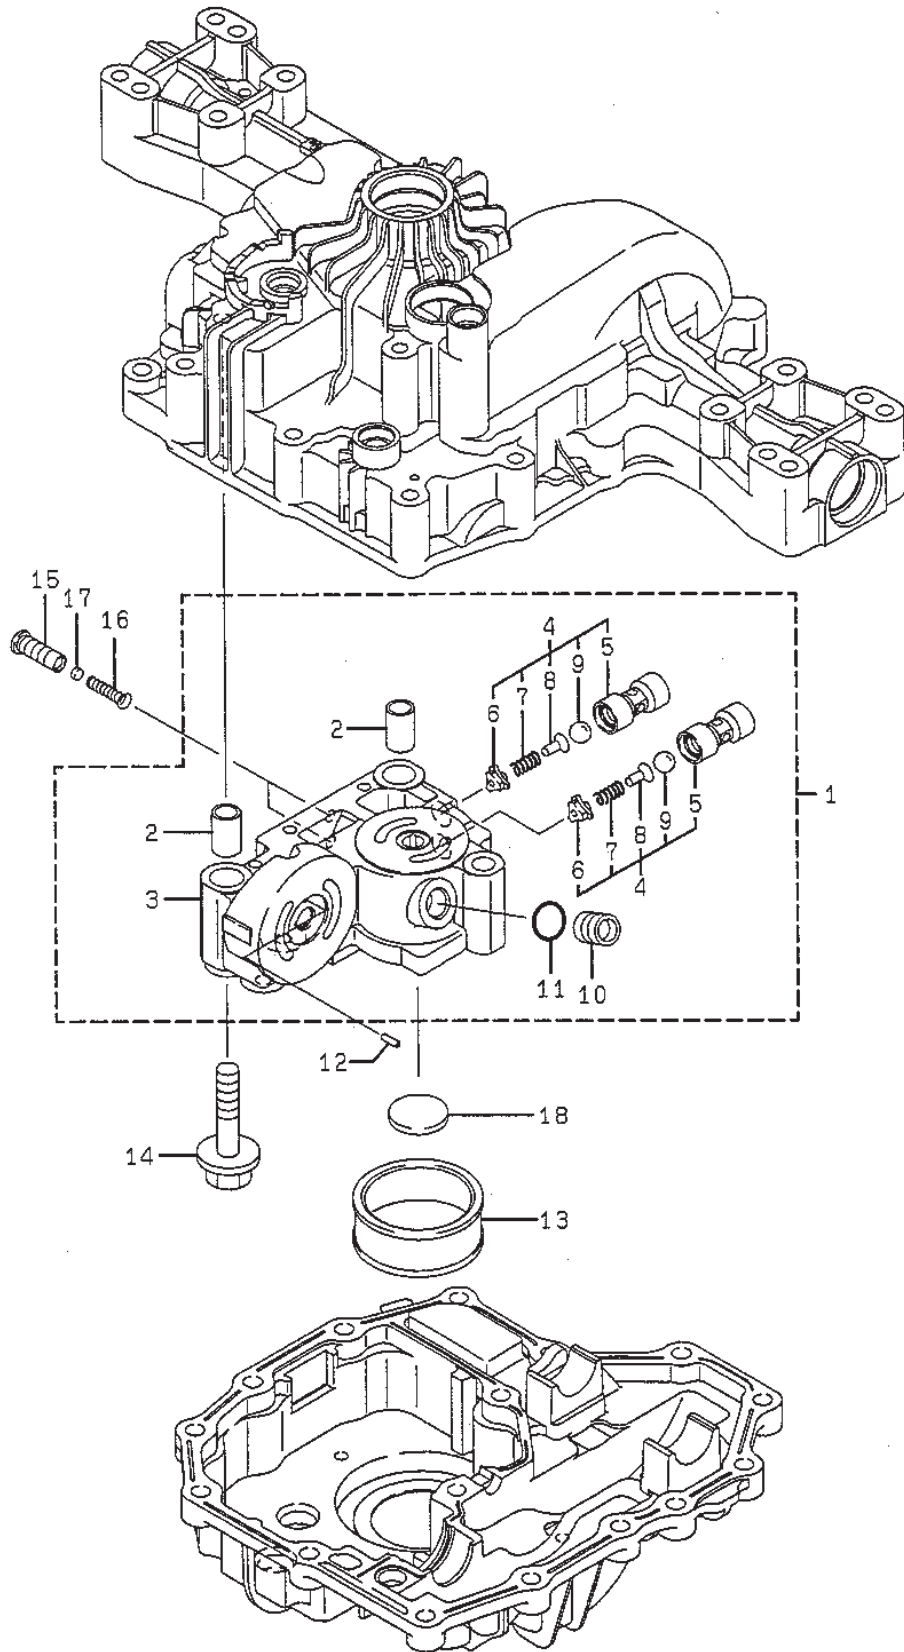

Utgåva Issue 48 - 2014		Transmission			
Pos. Fig.	Antal Quantity	Art nr Part No	Benämning	Description	Anmärkning Notes
1	1	1139-1273-01	Centrumhus Kpl	Center Case Cmp	Inkl. pos 2 - 11/K46G
2	2	1139-1231-01	Stift	Knock Pin	K46G
10	1	1139-1177-01	Plugg	Plug	K46G
11	1	1139-1117-01	O-Ring	O-Ring	K46G
12	1	1139-1158-01	Stift	Pin	K46G
13	1	1139-1063-01	Filter	Filter	K46G
14	3	1139-1294-01	Bult	Bolt	K46G
15	2	1139-1242-01	Ventil	Ids Valve	K46G
16	2	1139-1243-01	Fjäder	Spring	K46G
17	2	1139-1244-01	Filter	Filter	K46G
17	2	1139-1307-01	Filter	Filter	
18	1	1139-1150-01	Magnet	Magnet	K46G