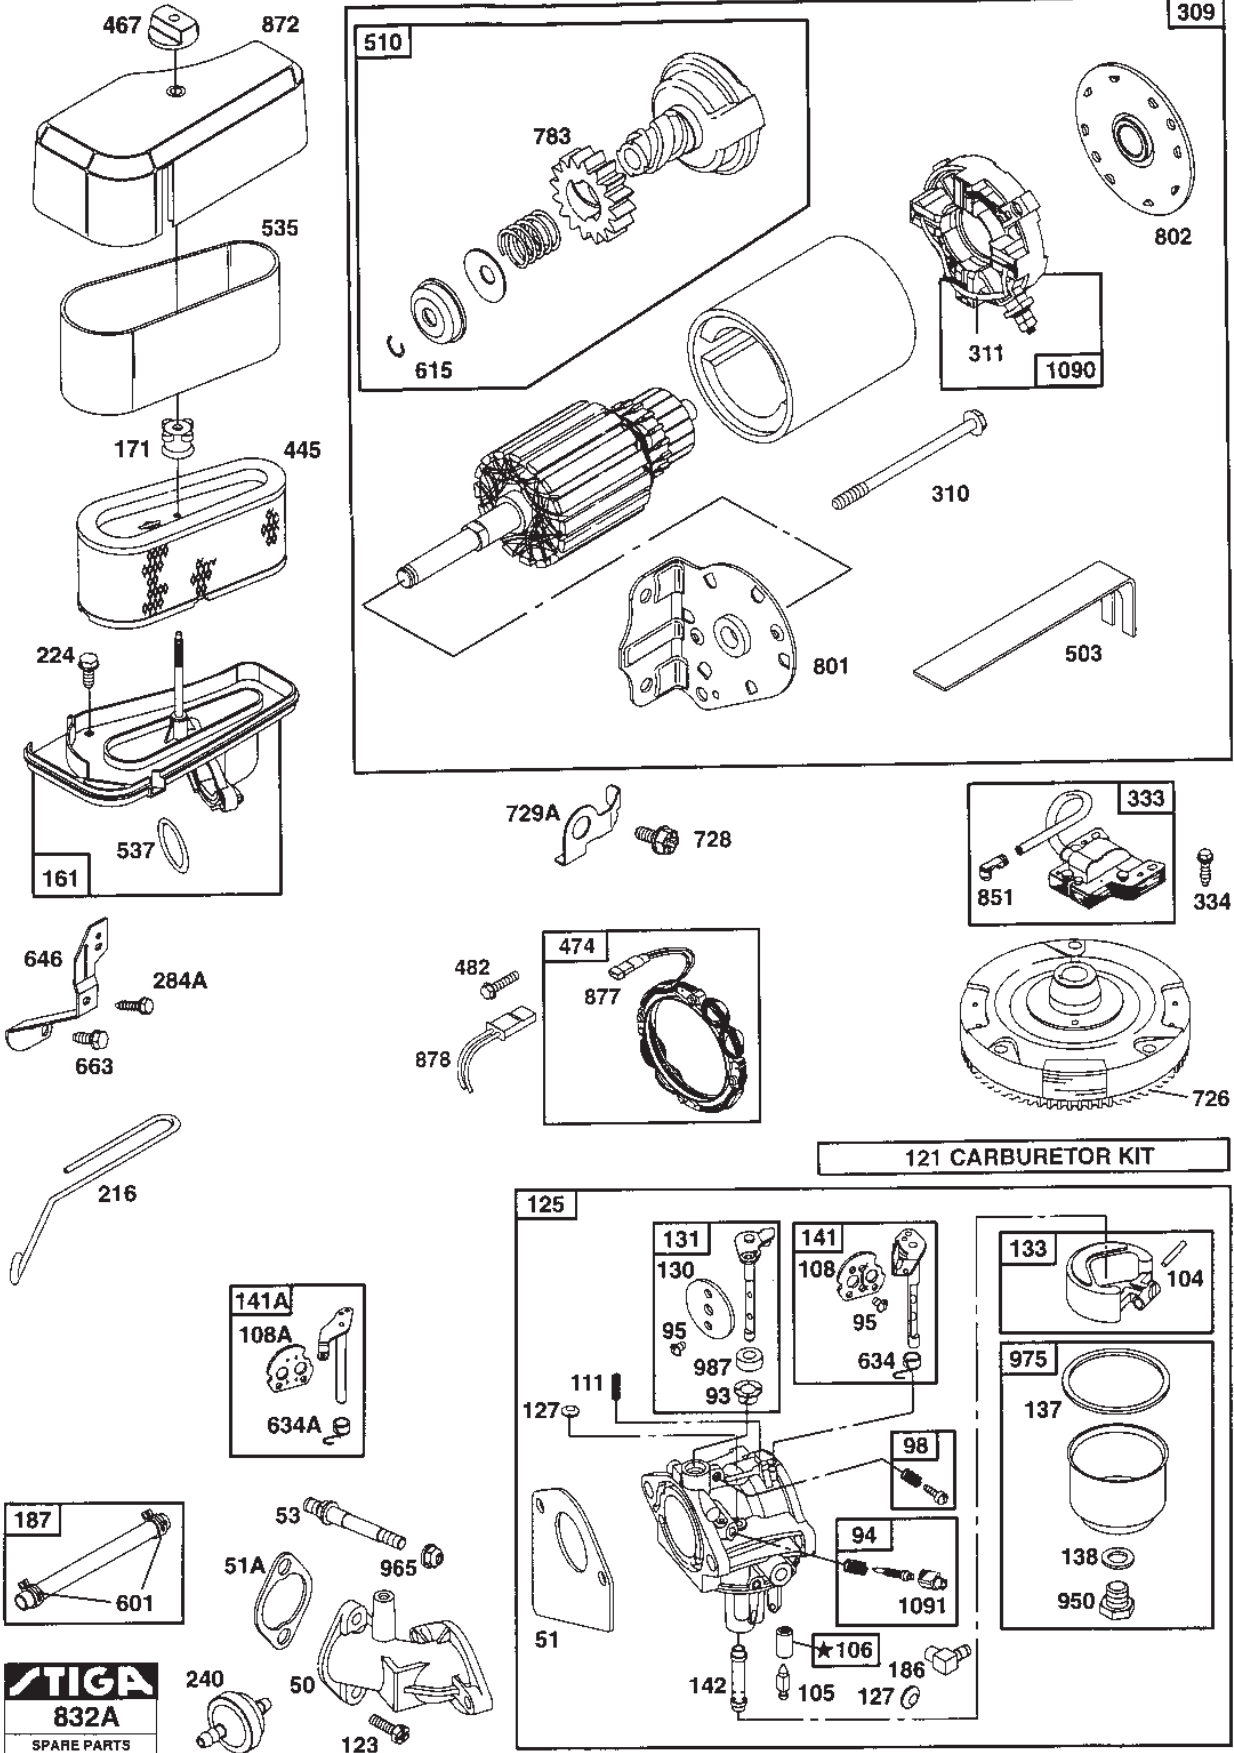

Utgåva Issue 48 - 2014		Förgasare Startmotor		Carburettor Starter Motor	
Pos. Fig.	Antal Quantity	Art nr Part No	Benämning	Description	Anmärkning Notes
634	1	494453	Seal	Seal	
646	1	224546	Brace	Brace	
663	1	94929	Skruv	Screw	
726	1	392134	Kuggkrans	Gear ring	
728	2	94951	Skruv	Screw	
729	1	225170	Wire retainer	Wire retainer	
783	1	280104	Drev	Gear	
801	1	497626	Lock	End Cap	
802	1	497607	Botten	End Cap	
851	1	493880	Terminal	Terminal	
872	1	281104	Cover	Cover	
877	1	393456	Connector	Connector	
878	1	393362	Kabelhärva	Harness	
950	1	94642	Skruv	Screw	
965	2	94010	Mutter	Nut	
975	1	494378	Bowl	Bowl	
987	1	281166	Seal	Seal	
1090	1	497605	Brush set	Brush set	
1091	1	281364	Cap	Cap