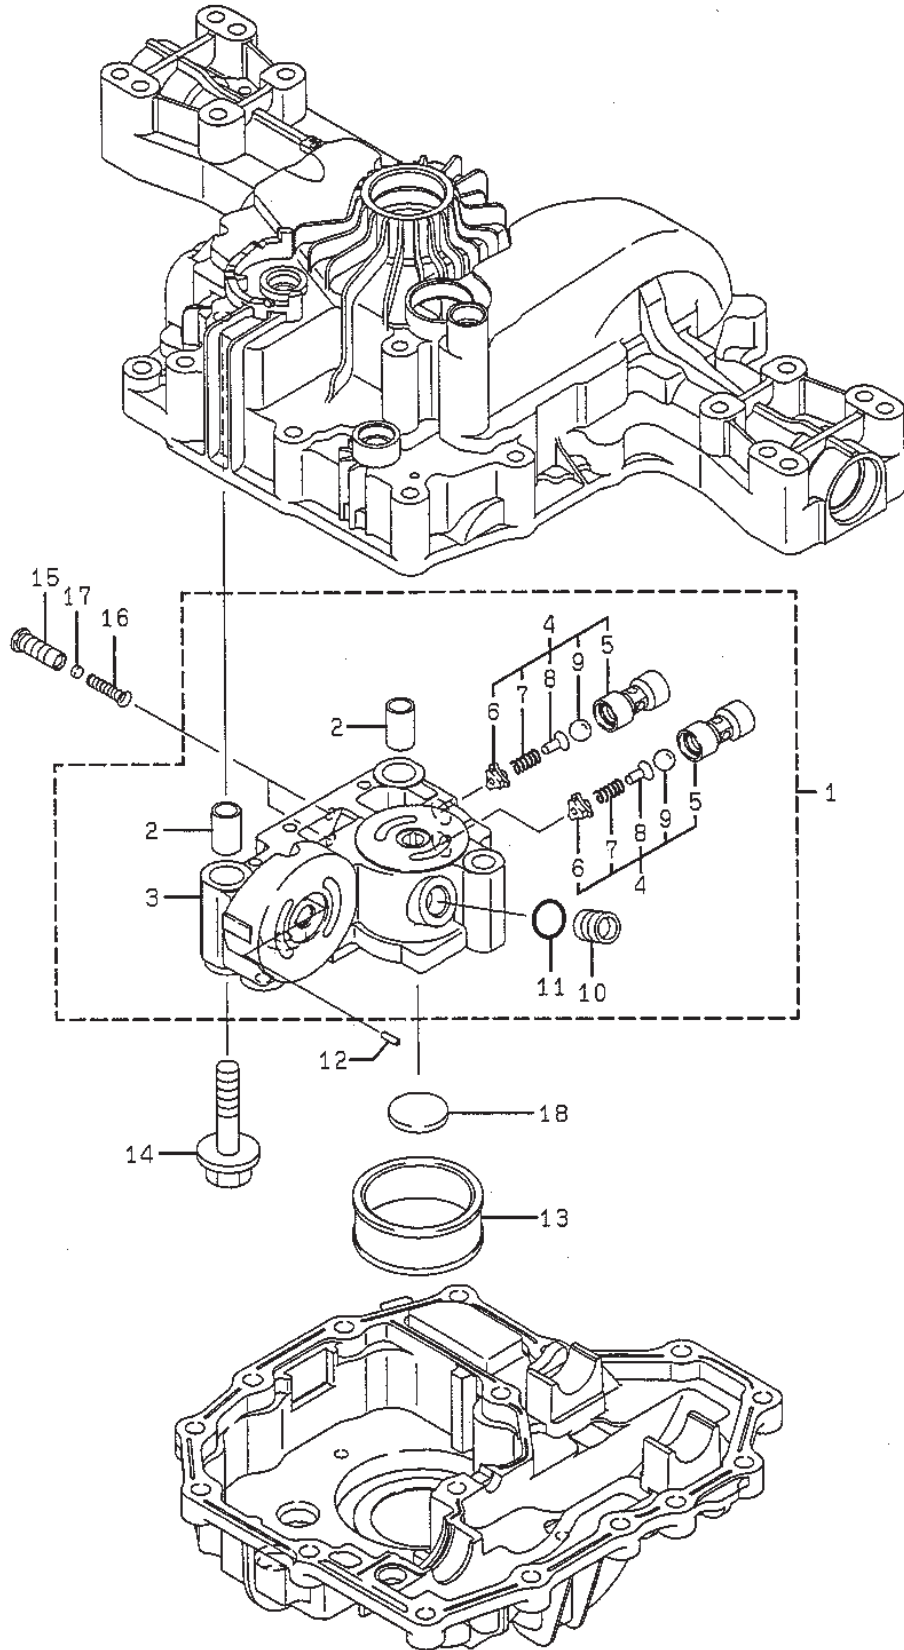

Utgåva Issue 50 - 2014		Transmission			
Pos. Fig.	Antal Quantity	Art nr Part No	Benämning	Description	Anmärkning Notes
1	1	1139-1273-01	Centrumhus Kpl	Center Case Cmp	Inkl. pos 2 - 11/K46G
2	2	1139-1231-01	Stift	Knock Pin	K46G
10	1	1139-1177-01	Plugg	Plug	K46G
11	1	1139-1117-01	O-Ring	O-Ring	K46G
12	1	1139-1158-01	Stift	Pin	K46G
13	1	1139-1063-01	Filter	Filter	K46G
14	3	1139-1294-01	Bult	Bolt	K46G
15	2	1139-1242-01	Ventil	Ids Valve	K46G
16	2	1139-1243-01	Fjäder	Spring	K46G
17	2	1139-1244-01	Filter	Filter	K46G
17	2	1139-1307-01	Filter	Filter	
18	1	1139-1150-01	Magnet	Magnet	K46G