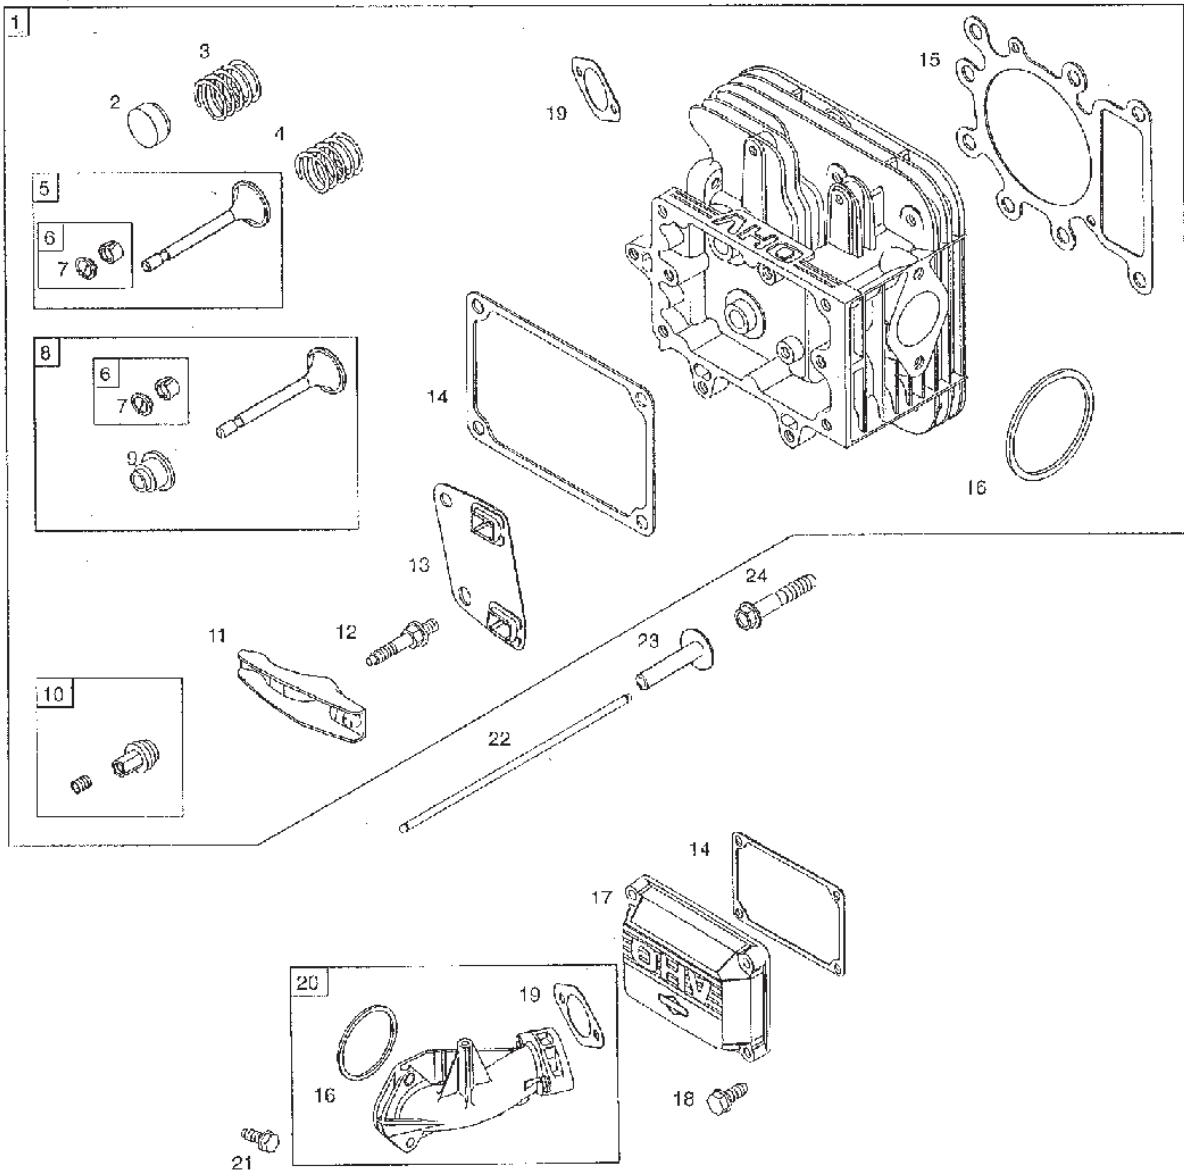

A

Utgåva Issue 20 - 2015		Topplöck (A)		Cylinder Head (A)	
Pos. Fig.	Antal Q.ty	Art nr Part No	Benämning	Description	Anmärkning Notes
1	1	697396	Topplöck	Cylinder Head	21A907-0113
2	1	691843	Valve cap	Valve cap	21A907-0113
3	1	691279	Valve spring	Valve spring	21A907-0113
4	1	691279	Valve spring	Valve spring	21A907-0113
5	1	495856	Valve-exhaust	Valve-exhaust	21A907-0113
6	2	499586	Valve keeper	Valve keeper	21A907-0113
7	2	690964	Valve retainer	Valve retainer	21A907-0113
8	1	495857	Valve-intake	Valve-intake	21A907-0113
9	1	690968	Valve seal	Valve seal	21A907-0113
10	2	691986	Vipparmsjustering	Rocker arm adjuster	21A907-0113
11	2	691751	Vipparm	Rocker arm	21A907-0113
12	2	691095	Stud	Stud	21A907-0113
13	1	690822	Stötstangsstyrning	Push rod guide	21A907-0113
14	1	272475	Packning	Gasket	21A907-0113
15	1	273280	Topplöckspackning	Cylinder head gasket	21A907-0113
16	1	692138	O-ring	O-ring	21A907-0113
17	1	692492	Ventilkapa	Rocker cover	21A907-0113
18	4	691108	Skruv	Screw	21A907-0113
19	1	692137	Packning	Gasket	21A907-0113
20	1	697361	Insugningsrör	Intake Manifold	21A907-0113
21	2	691148	Skruv	Screw	21A907-0113
22	1	697394	Stötstang (insug)	Push rod (intake)	21A907-0146
22	1	697395	Stötstang (utblas)	Push rod (exhaust)	21A907-0113
23	2	690564	Valve tappet	Valve tappet	21A907-0113
24	8	690360	Skruv	Screw	21A907-0113