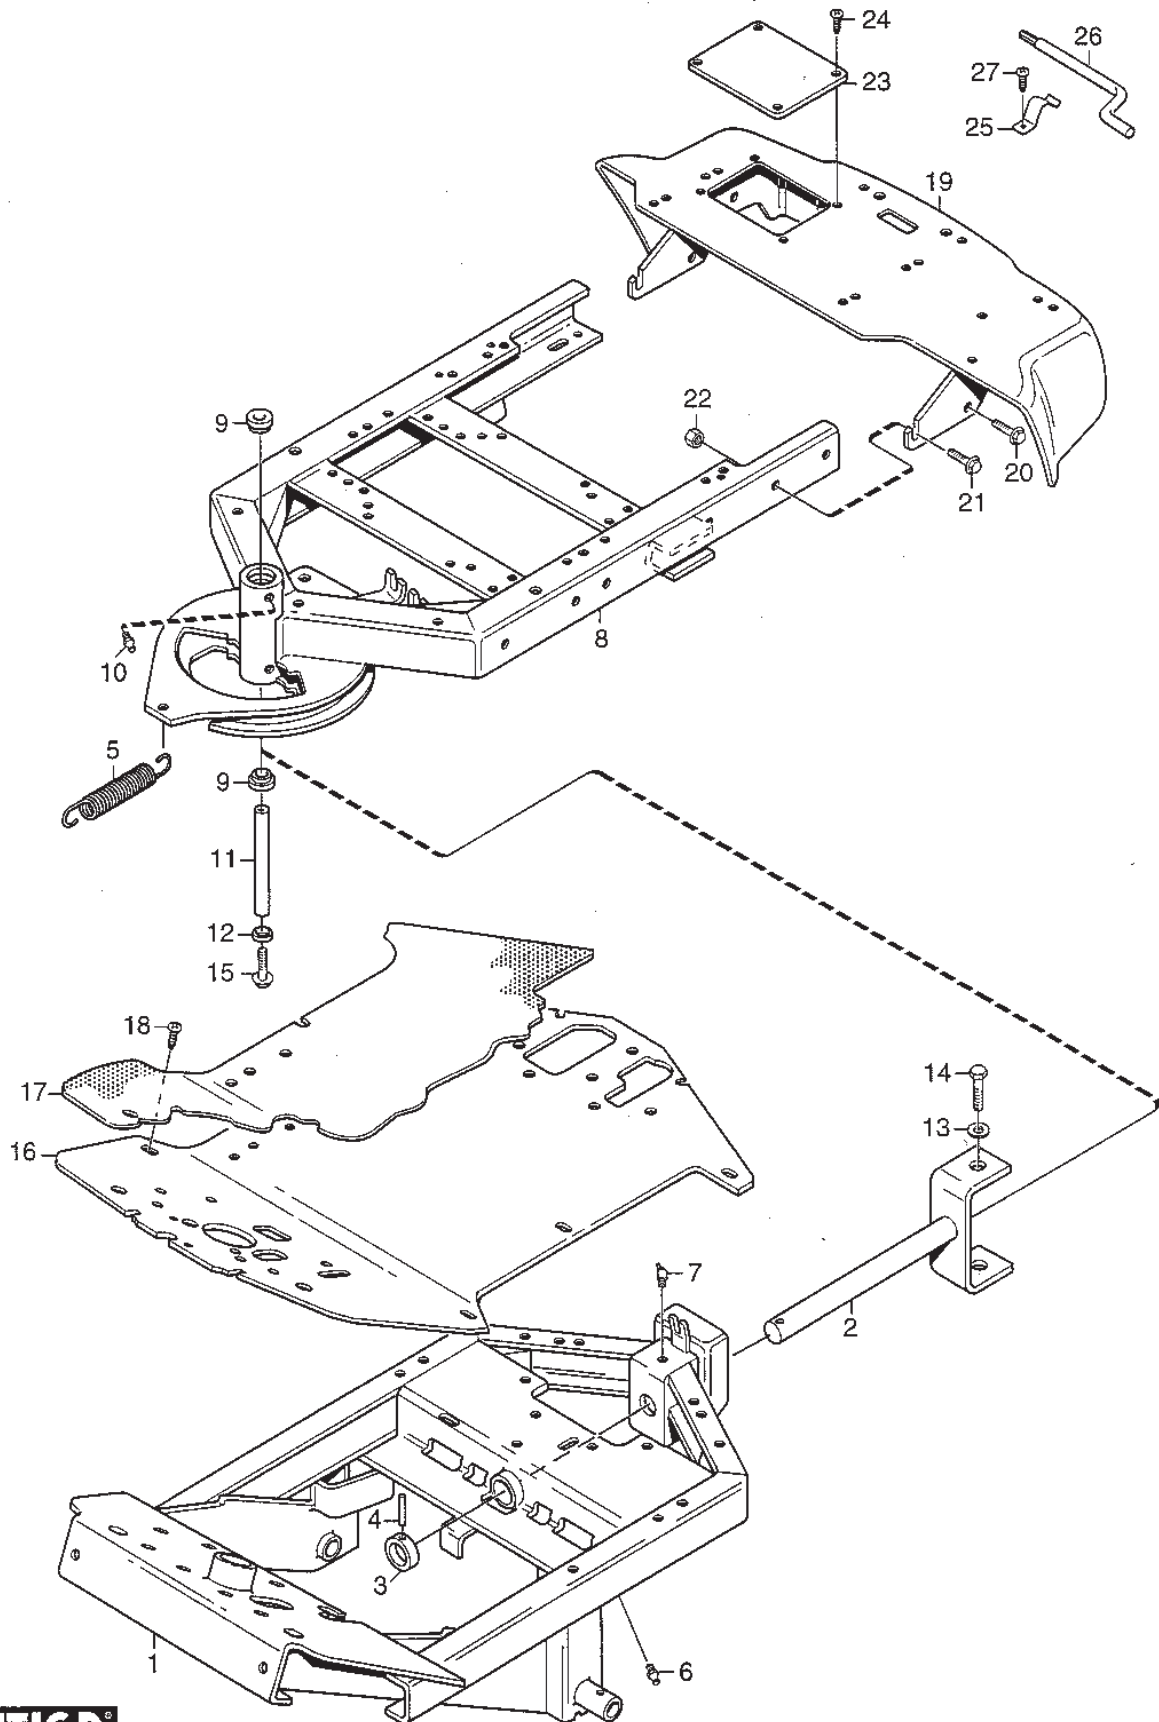

# ***PARK PRESIDENT***

***13-6113-41 - Season 2000***

- Use GLOBAL GARDEN PRODUCT Genuine Spare Parts specified in the parts list for repair and/or replacement.
  - The contents described in the parts list may change due to improvement.
  - The drawings of the spare parts are only indicative and might not represent the part in question exactly.
  - The indications "right" - "left" - "front" - "rear" refer to the position of the operator when using the machine.
- When placing orders of parts for repair and/or replacement, make sure that the illustrated parts list is the one applying to the machine's year of manufacture, as shown on the identification plate attached to the machine.

*[www.stiga.com](http://www.stiga.com)*

Utgåva Issue 48 - 2014					
Pos. Fig.	Antal Quantity	Art nr Part No	Benämning	Description	Anmärkning Notes
1	1	1134-3919-01	Ram-främre	Frame-front	
2	1	1134-3963-02	Midjegaffel Service 5-01 H10	Fork	
3	1	1134-0031-00	Ledaxelstopp   Ledaxelstopp	Pivot Shaft Stop	
4	1	9595-0262-00	Spännstift	Locating Pin   Elastic Pin	
5	1	1134-2171-01	Fjäder	Spring	
6	1	9501-0500-00	Smörjkopp Kort Rak	Grease Dispenser	
7	1	9501-0502-00	Smörjnippel	Grease Joint	
8	1	1134-3966-01	Ram Bakre 01	Frame-Rear	
9	2	9547-0001-00	Ledlager Ge17Es	Bearing	
10	2	9501-0500-00	Smörjkopp Kort Rak	Grease Dispenser	
11	1	1134-3968-01	Centrumaxel	Centre Shaft	
12	1	1134-0052-00	Distans	Spacer	
13	1	9699-0035-02	Bricka	Washer	
14	1	9959-1020-16	Skruv	Screw	
15	1	9959-1025-16	Skruv	Screw	
16	1	1134-3965-01	Durk	Floor Plate	
17	1	1134-4061-01	Durkmatta Hst	Floor Mat	
18	2	9893-0616-16	Skruv   Relä	Screw   Relay	
19	1	1134-4060-02	Stötfangare, Svart	Bumper, Black	
20	2	9945-0816-16	Skruv	Screw	
21	2	9959-0820-16	Skruv	Screw	
22	2	9739-0831-22	Mutter	Nut	
23	1	1134-4167-01	Lucka	Cover	
24	4	9840-8009-16	Skruv	Screw	