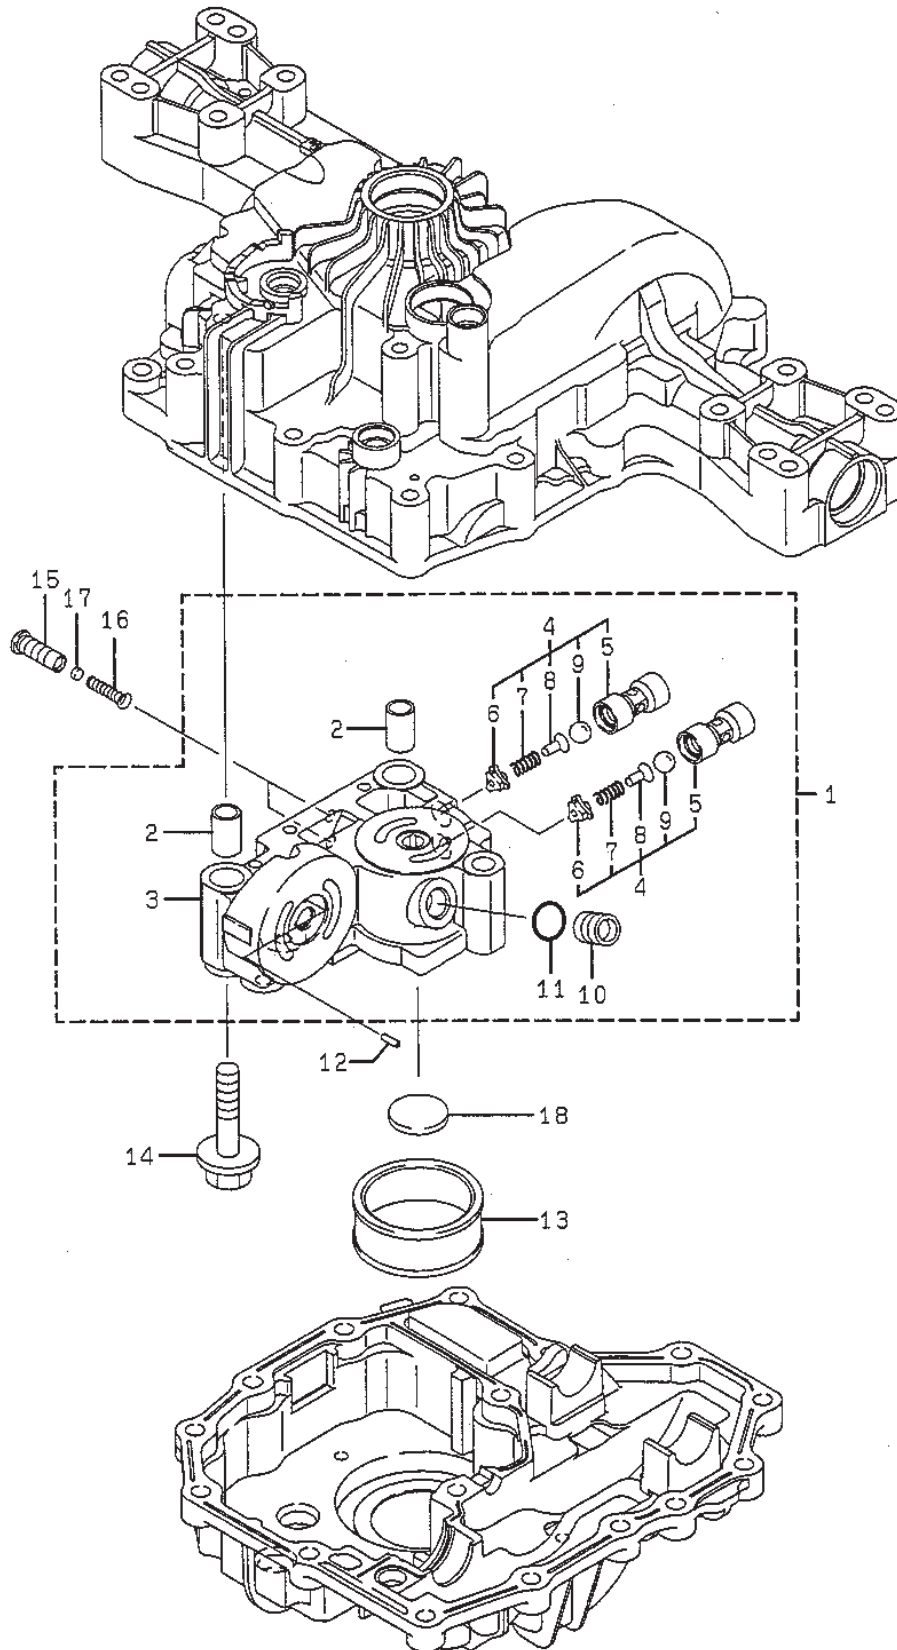

Utgåva Issue 48 - 2014		Transmission			
Pos. Fig.	Antal Quantity	Art nr Part No	Benämning	Description	Anmärkning Notes
1	1	1139-1273-01	Centrumhus Kpl	Center Case Cmp	Inkl. pos 2 - 11/K46G
2	2	1139-1231-01	Stift	Knock Pin	K46G
10	1	1139-1177-01	Plugg	Plug	K46G
11	1	1139-1117-01	O-Ring	O-Ring	K46G
12	1	1139-1158-01	Stift	Pin	K46G
13	1	1139-1063-01	Filter	Filter	K46G
14	3	1139-1294-01	Bult	Bolt	K46G
15	2	1139-1242-01	Ventil	Ids Valve	K46G
16	2	1139-1243-01	Fjäder	Spring	K46G
17	2	1139-1244-01	Filter	Filter	K46G
17	2	1139-1307-01	Filter	Filter	
18	1	1139-1150-01	Magnet	Magnet	K46G