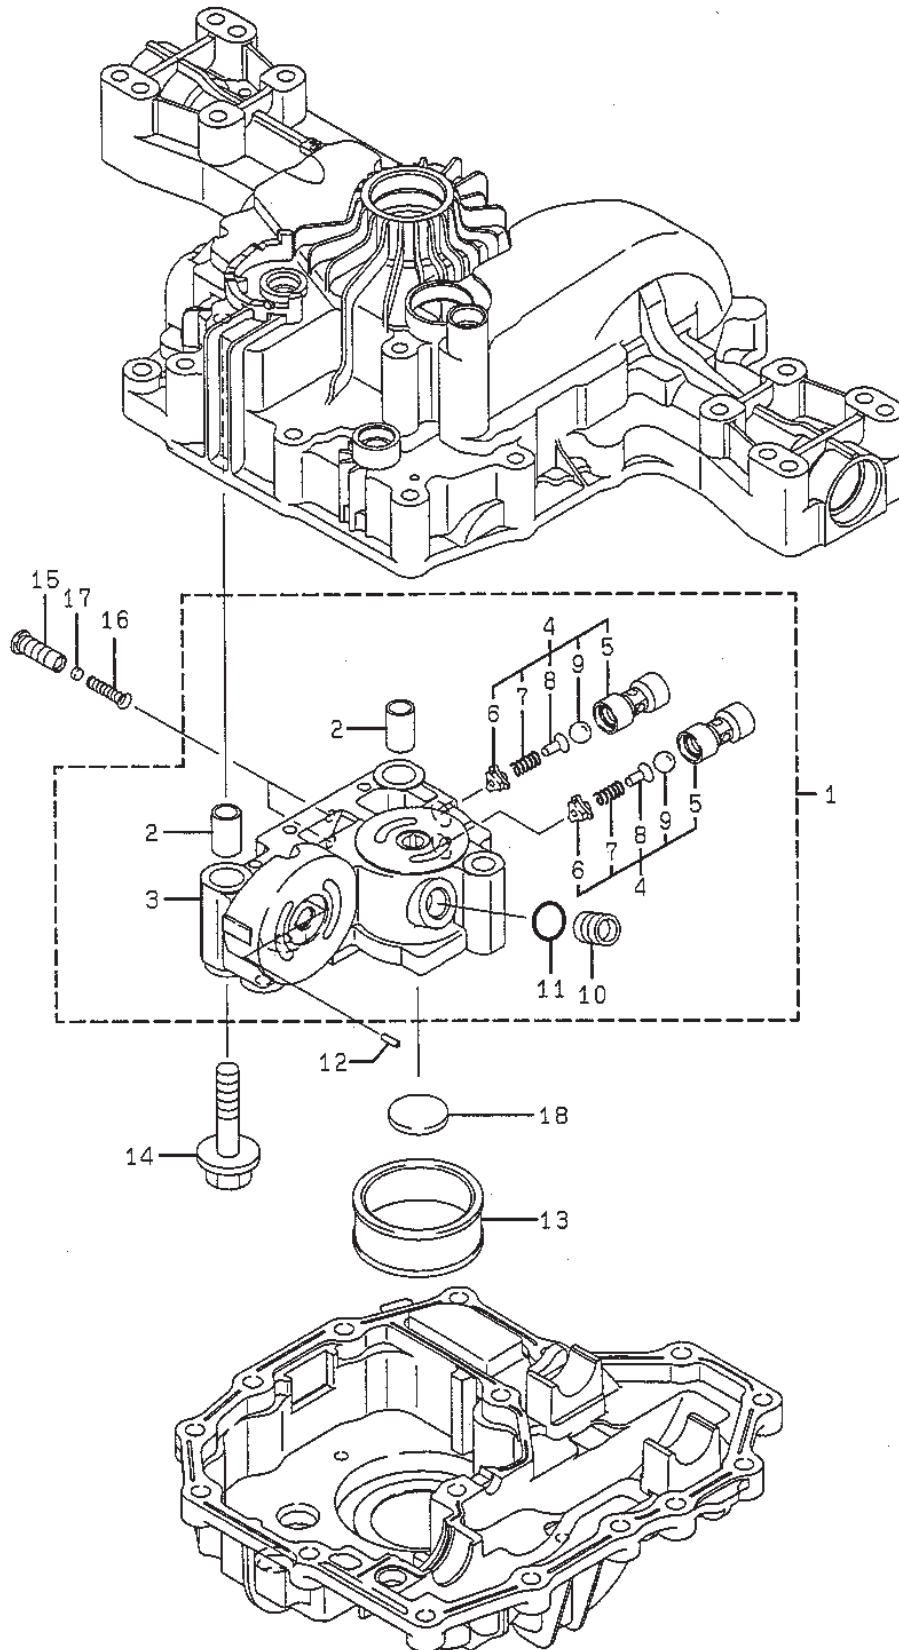

Utgåva Issue 50 - 2014		Transmission			
Pos. Fig.	Antal Quantity	Art nr Part No	Benämning	Description	Anmärkning Notes
1	1	1139-1273-01	Centrumhus Kpl	Center Case Cmp	Inkl. pos 2 - 11/K46G
2	2	1139-1231-01	Stift	Knock Pin	K46G
10	1	1139-1177-01	Plugg	Plug	K46G
11	1	1139-1117-01	O-Ring	O-Ring	K46G
12	1	1139-1158-01	Stift	Pin	K46G
13	1	1139-1063-01	Filter	Filter	K46G
14	3	1139-1294-01	Bult	Bolt	K46G
15	2	1139-1242-01	Ventil	Ids Valve	K46G
16	2	1139-1243-01	Fjäder	Spring	K46G
17	2	1139-1244-01	Filter	Filter	K46G
17	2	1139-1307-01	Filter	Filter	
18	1	1139-1150-01	Magnet	Magnet	K46G