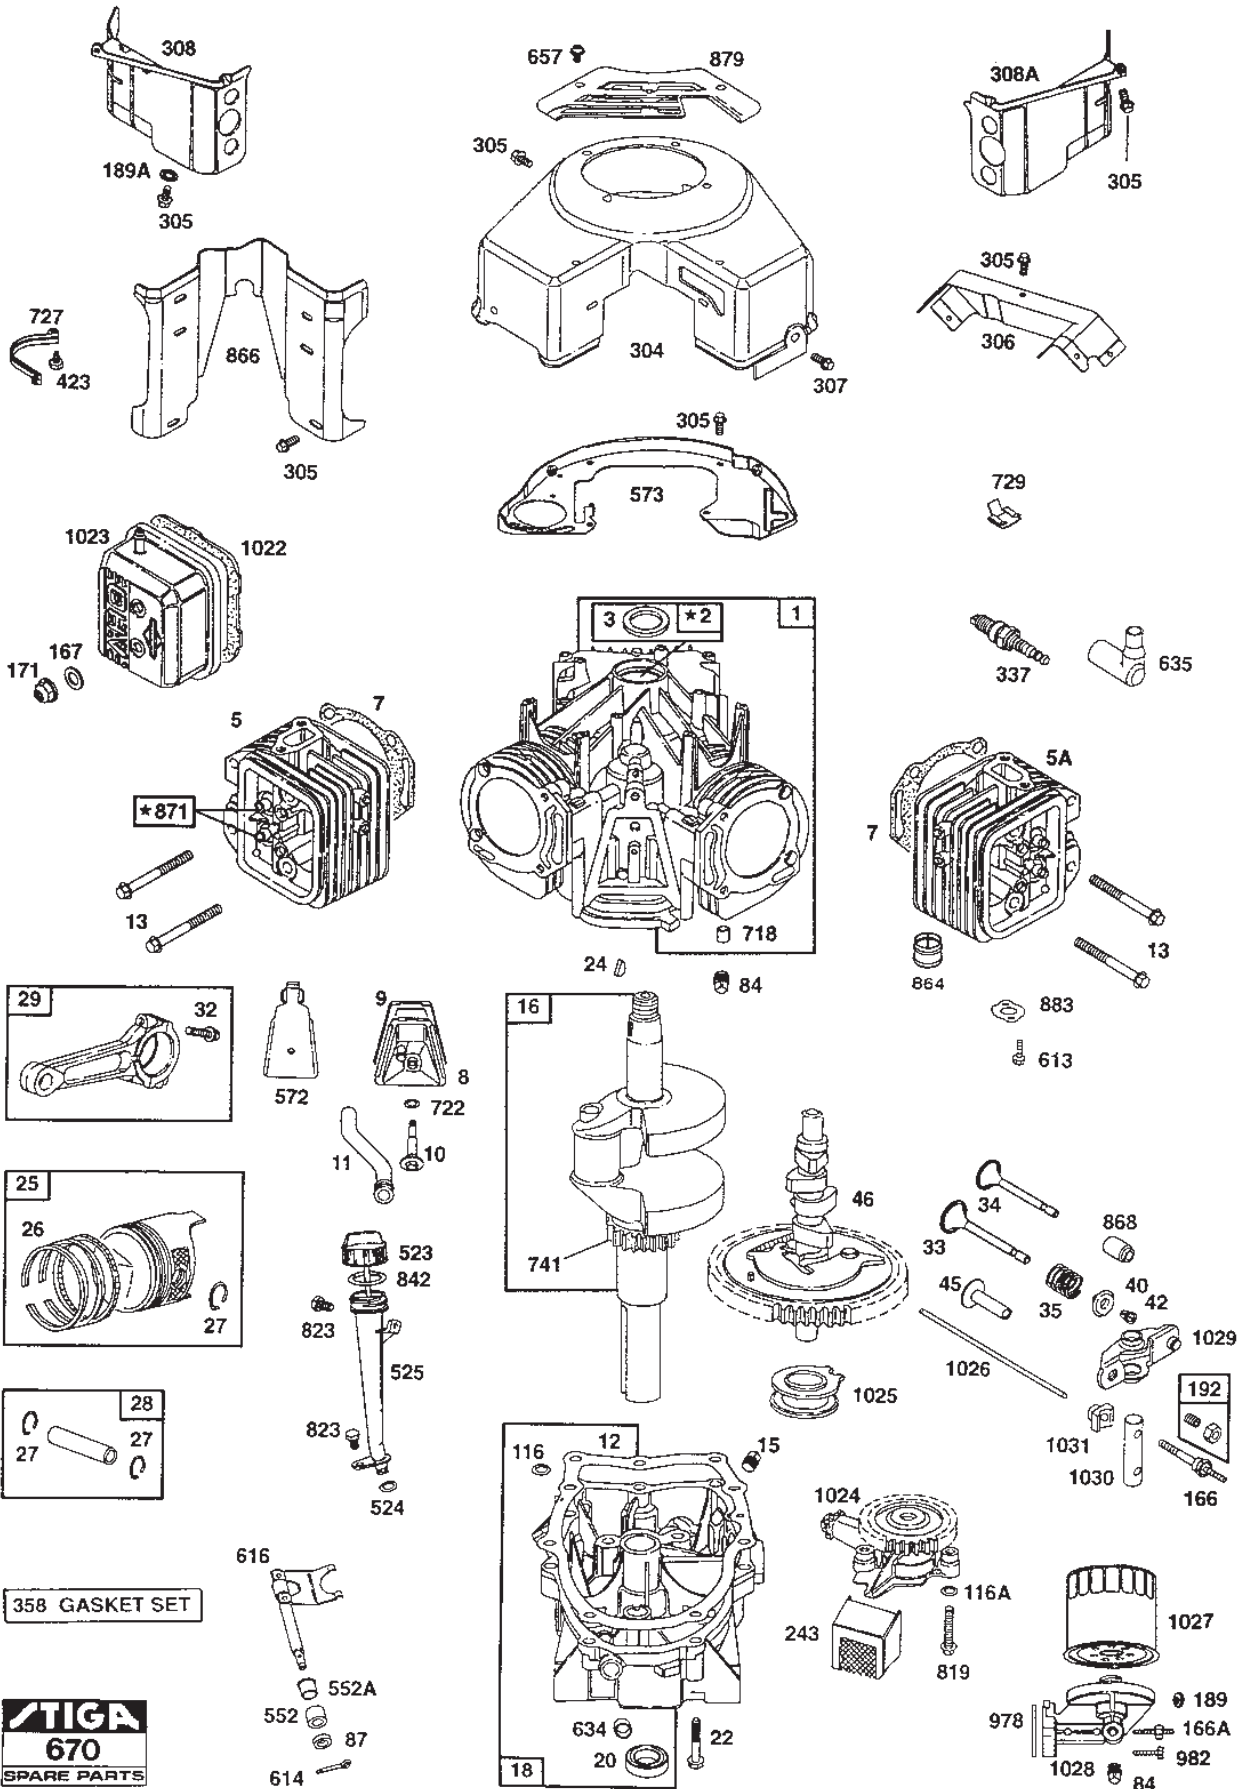

Utgåva Issue 46 - 2014		Cylinder Vevhus	Cylinder Crankcase		
Pos. Fig.	Antal Quantity	Art nr Part No	Benämning	Description	Anmärkning Notes
1	1	807787	Cylinder	Cylinder	
2	1	805687	Bussning	Bushing	
3	1	805101	Oil seal	Oil seal	
5	1	807821	Topplock	Cylinder Head	
5	1	807822	Topplock	Cylinder Head	
7	2	805653	Packning	Gasket	
8	1	807795	Vevhusventilation	Breather	
10	1	805751	Skruv	Screw	
11	1	805362	Rör	Tube	
12	1	805112	Packning	Gasket	
13	8	805097	Skruv	Screw	
15	1	805048	Oil drain plug	Oil drain plug	
16	1	807779	Governor gear	Crankshaft	
18	1	807638	Crankcase	Crankcase	
20	1	805049	Oil seal	Oil seal	
22	9	805696	Skruv	Screw	
24	1	806066	Kil	Key	
25	2	807888	Kolv	Piston	STD
25	2	807993	Kolv	Piston	0.030" oversize
25	2	807992	Kolv	Piston	0.020" oversize
25	2	807991	Kolv	Piston	0.010" oversize
26	2	807889	Fuel tank assy	Ring set	STD
26	2	807996	Fuel tank assy	Ring set	0.030" oversize
26	2	807995	Belt keeper	Ring set	0.020" oversize
26	2	807994	Fuel tank assy	Ring set	0.010" oversize
27	4	805099	Lasring	Lock	
28	2	807886	Kolvsprint	Piston Pin	
29	2	807803	Governor gear	Connecting Rod	0.020" undersize
29	2	807900	Bearing holder	Connecting Rod	
32	4	805395	Skruv	Screw	
33	2	807681	Exhaust valve	Exhaust valve	
34	2	807680	Insugningsventil	Intake valve	
35	4	805937	Fjäder	Spring	
40	4	805092	Retainer	Retainer	
42	4	807683	Cover	Retainer	
45	4	262679	Valve tappet	Valve tappet	
46	1	807542	Kamaxel	Camshaft	
84	2	91488	Plugg	Plug	
87	1	805054	Seal	Seal	
116	1	805058	O-ring	O-ring	
116	2	805198	O-ring	O-ring	
166	1	805073	Stud	Stud	
166	4	805343	Stud	Stud	
167	4	805420	Bricka	Washer	
171	4	805019	Mutter	Nut	
189	1	806101	Bricka	Washer	
189	2	805449	Bricka	Washer	
192	2	807623	Skruv	Screw	
243	1	805964	Oil screen	Oil screen