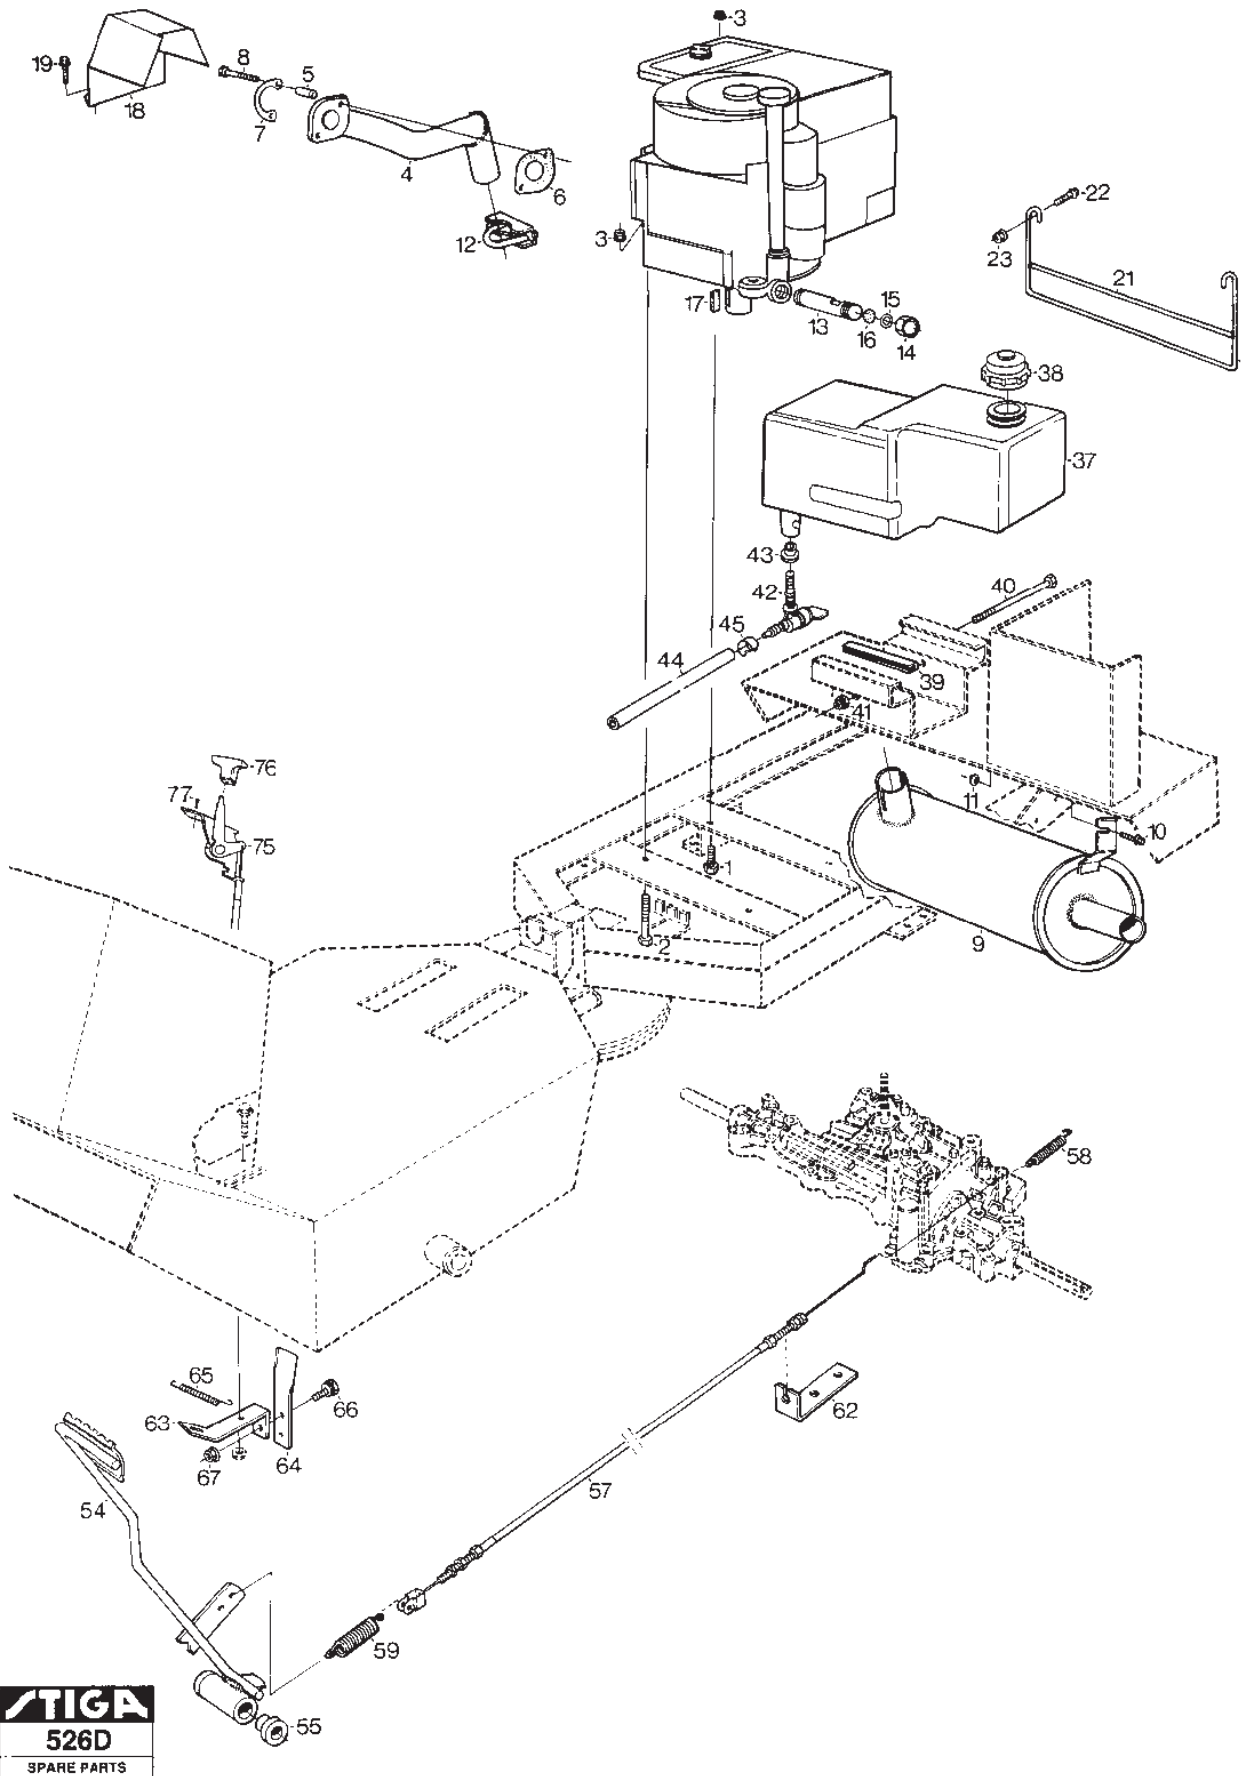

STIGA
526D
SPARE PARTS

Utgåva Issue 46 - 2014		Motor Broms	Engine Brake		
Pos. Fig.	Antal Quantity	Art nr Part No	Benämning	Description	Anmärkning Notes
1	3	9997-0840-16	Skruv	Screw	L = 40 mm
2	1	9997-0870-16	Skruv	Screw	L = 70 mm
3	4	9739-0831-22	Mutter	Nut	
4	1	1134-3738-01	Avgasrör Kpl	Exhaust Pipe	
5	2	1134-1565-01	Distans	Spacer	
6	1	1134-0433-00	Packning	Gasket	
7	1	1134-2462-01	Lasbleck	Lock	
8	2	9988-3651-12	Skruv	Screw	
9	1	1134-3244-01	Ljuddämpare	Silencer	
10	1	9959-0816-16	Skruv	Screw	
11	1	9739-0831-22	Mutter	Nut	
12	1	9578-0011-00	Klämma F Ljuddämp D35 Rid	Clamp	
13	1	1134-2212-01	Oljeavtappningsrör Kpl.	Oil Drain Pipe	
14	1	1134-0995-01	Plugg	Plug	
15	1	9404-0020-00	O-Ring 11,3 X 2,4	O-ring	
16	1	1134-0997-01	Packning	Gasket	
17	1	9600-0250-00	Kil	Key	
18	1	1134-2733-01	Värmskydd	Heat Protection	
19	2	9942-0612-16	Skruv	Screw	
21	1	1134-3868-01	Beröringsskydd Kpl.	Heat Guard	
22	2	9959-0820-16	Skruv	Screw	
23	2	9739-0831-22	Mutter	Nut	
37	1	1134-3593-01	Bränsletank	Fuel Tank	
38	1	1134-2877-02	Tanklock	Fuel Tank Cap	
39	2	1134-2941-01	Kantskyddslist S	Protection Strip	
40	1	9997-0812-02	Skruv	Screw	
41	1	9747-0831-02	Mutter | Lasmutter	Nut	
42	1	1134-3224-01	Bensinkran	Fuel Shut-Off Valve	
43	1	1134-3225-01	Gummibussning | Gummibussning	Grommet	
44	1	1134-2975-06	Bensinslang	Fuel Tube	
45	2	9578-0023-02	Slangklämma D12*8 (Svart) | Rörklammer	Hose Clamp | Tube Clamp	
54	1	1134-3450-02	Pedal Smst Vä	Pedal	Vä sida/L.H. side
55	1	1134-9024-01	Lager (4 St)	Bearing	Sats 4 st/kit of 4
57	1	1134-3573-02	Motorbromswire	Cable, Thread Engine Brake	
58	1	1134-3974-01	Fjäder	Spring	
59	1	1134-1242-02	Fjäder	Spring	
62	1	1134-3402-01	Kabelhallare	Wire Holder	
63	1	1134-1184-02	Stag F Parkeringsbroms	Stay	
64	1	1134-2151-02	Spärr	Stop	
65	1	1131-1497-01	Fjäder	Brake Spring	
66	1	1134-0245-00	Skruv	Screw	
67	1	9739-0831-22	Mutter	Nut	
75	1	1134-1975-11	Gasreglage	Throttle Cable	
76	1	9403-0035-10	Knopp	Knob	
77	2	9849-8013-16	Skruv	Screw