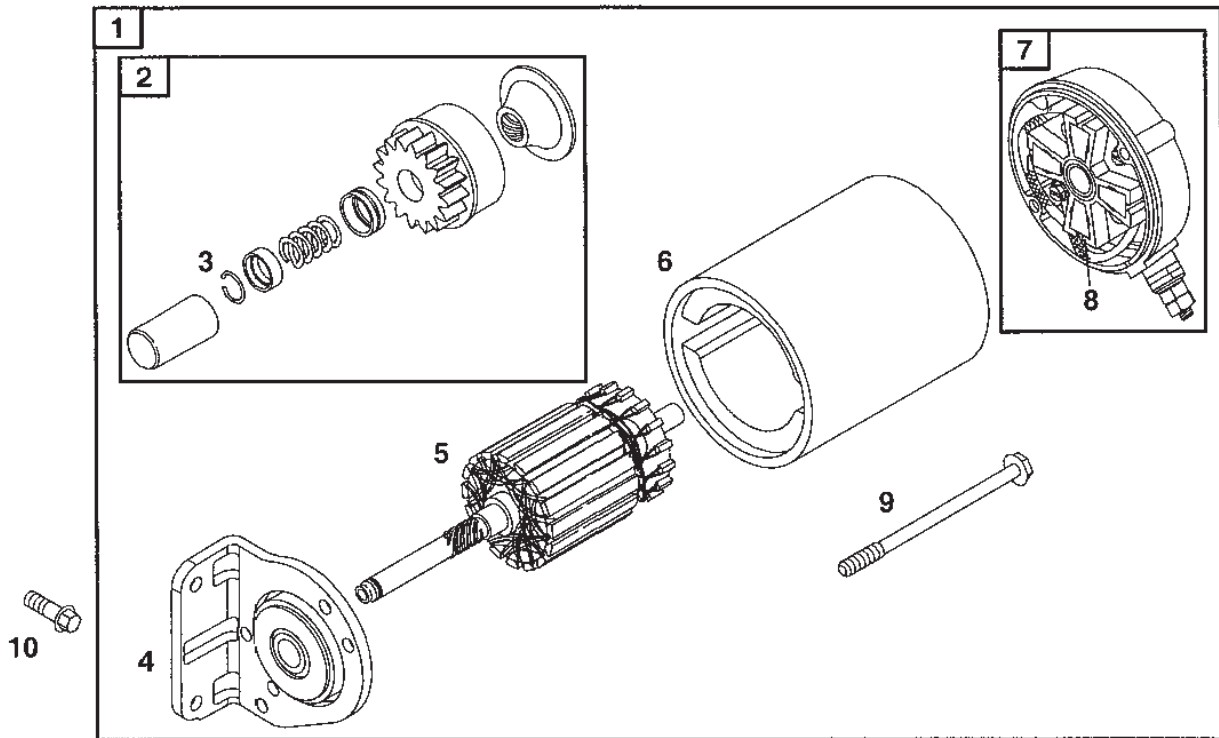

A

Utgåva Issue 20 - 2015		Startmotor (A)		Starter Motor (A)	
Pos. Fig.	Antal Q.ty	Art nr Part No	Benämning	Description	Anmärkning Notes
1	1	691564	Starter motor	Starter motor	Also replaces pos 11
2	1	496881	Startdrev	Starter Drive	
3	1	691124	Retaining ring	Retaining ring	
4	1	808778	Lock	Drive cap	
5	1	690855	Starter armature	Starter armature	
6	1	690854	Starter housing	Starter housing	
7	1	496813	Botten	End Cap	
8	1	496887	Brush set	Brush set	
9	2	496880	Bult	Bolt	
10	2	692062	Skruv	Screw	
12	1	808777	Lock	Drive cap	
13	1	693548	Armature	Armature	
14	1	693547	Starter housing	Starter housing	
15	1	691293	Brush retainer	Brush retainer	
16	1	497608	Brush set	Brush set	
17	1	693167	Mutter	Nut	
18	1	691029	Mutter	Nut	
19	1	691286	Botten	End Cap	
20	2	690323	Bult	Bolt	
21	2	693587	Mutter	Nut