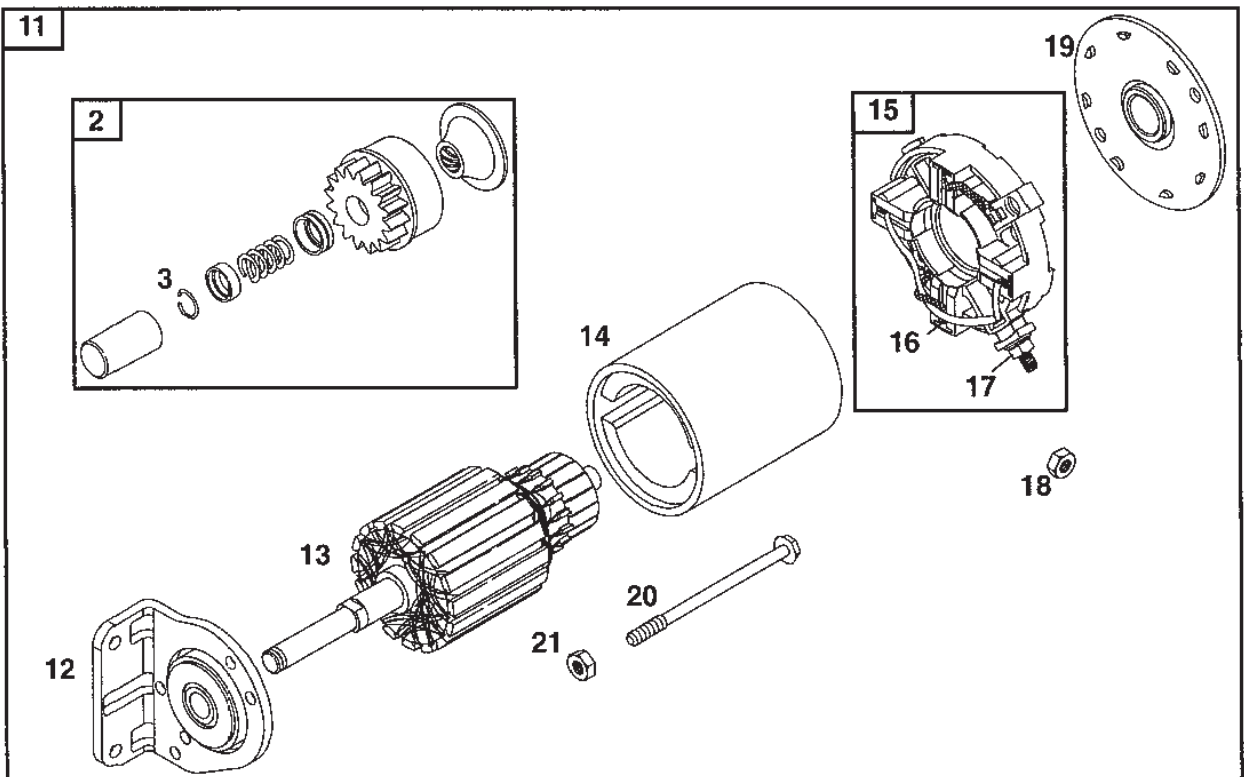

A

Utgåva Issue 20 - 2015		Startmotor (A)		Starter Motor (A)	
Pos. Fig.	Antal Q.ty	Art nr Part No	Benämning	Description	Anmärkning Notes
1	1	691564	Starter motor	Starter motor	Also replaces pos 11
2	1	496881	Startdrev	Starter Drive	
3	1	691124	Retaining ring	Retaining ring	
4	1	808778	Lock	Drive cap	
5	1	690855	Starter armature	Starter armature	
6	1	690854	Starter housing	Starter housing	
7	1	496813	Botten	End Cap	
8	1	496887	Brush set	Brush set	
9	2	496880	Bult	Bolt	
10	2	692062	Skruv	Screw	
12	1	808777	Lock	Drive cap	
13	1	693548	Armature	Armature	
14	1	693547	Starter housing	Starter housing	
15	1	691293	Brush retainer	Brush retainer	
16	1	497608	Brush set	Brush set	
17	1	693167	Mutter	Nut	
18	1	691029	Mutter	Nut	
19	1	691286	Botten	End Cap	
20	2	690323	Bult	Bolt	
21	2	693587	Mutter	Nut