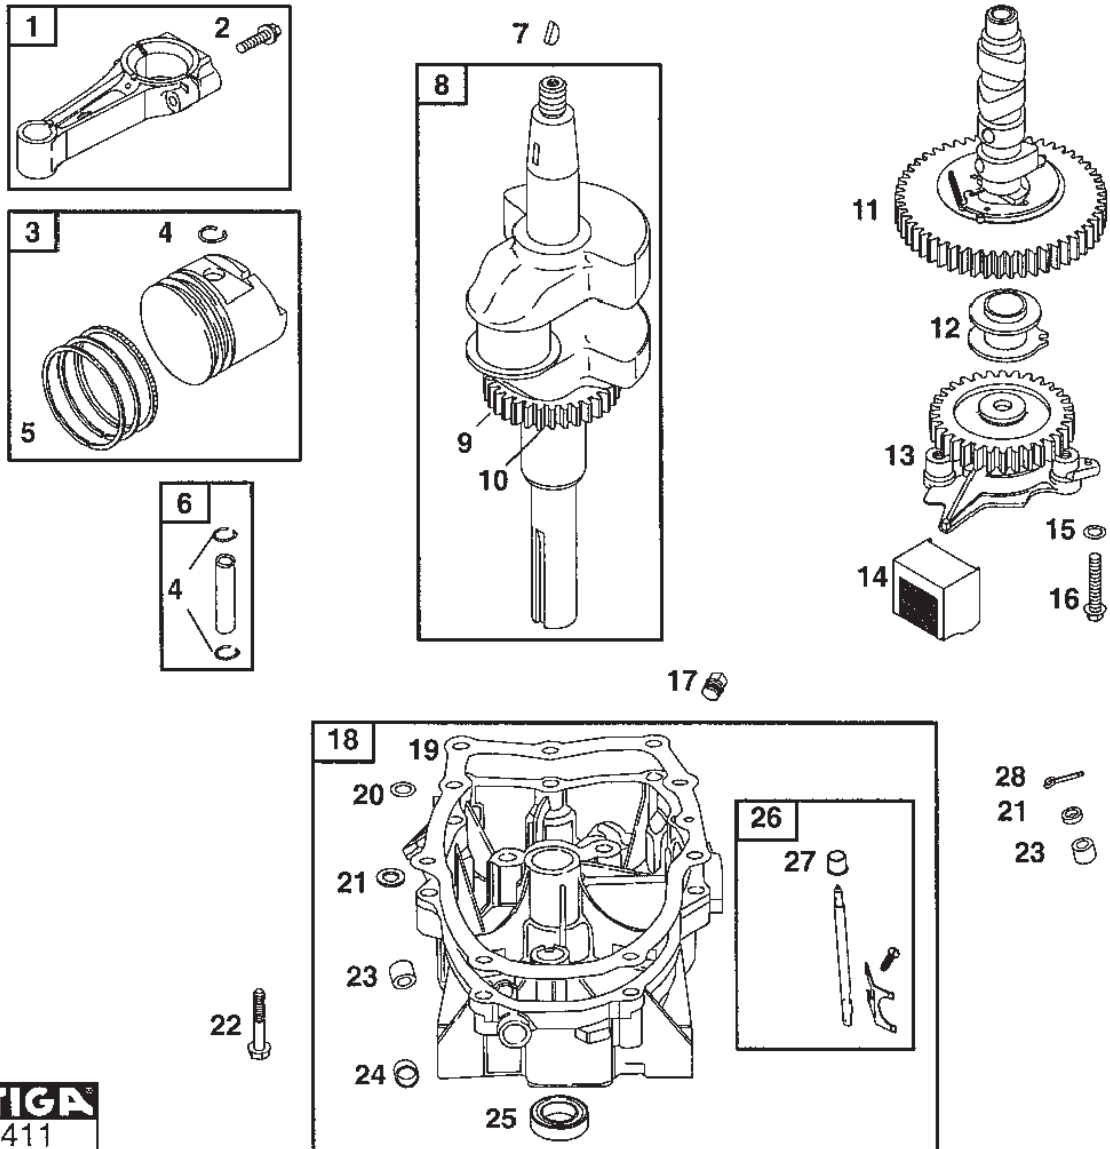

A

B

Utgåva Issue 20 - 2015		Regulator (A) Vevaxel (B)		Governor (A) Crankshaft (B)	
Pos. Fig.	Antal Q.ty	Art nr Part No	Benämning	Description	Anmärkning Notes
1	1	690705	Choke link	Choke link	
1	2	807803	Connecting Rod	Connecting Rod	.020" undersize
1	2	807900	Connecting Rod	Connecting Rod	Standard
1	2	807803	Connecting Rod	Connecting Rod	.020" undersize
1	2	807900	Connecting Rod	Connecting Rod	Standard
2	1	691024	Clamp	Clamp	
2	4	690698	Skruv	Screw	
3	1	692083	Skruv	Screw	
3	2	807619	Kolv	Piston	Standard
3	2	807807	Kolv	Piston	.010" oversize
3	2	807809	Kolv	Piston	.020" oversize
3	2	807811	Kolv	Piston	.030" oversize
3	2	807619	Kolv	Piston	Standard
3	2	807807	Kolv	Piston	.010" oversize
3	2	807809	Kolv	Piston	.020" oversize
3	2	807811	Kolv	Piston	.030" oversize
4	1	690923	Bell crank	Bell crank	
4	4	690683	Lasring	Piston Pin	
5	1	692069	Fjäder	Spring	
5	2	807620	Ring set	Ring set	Standard
5	2	807808	Ring set	Ring set	.010" oversize
5	2	807810	Ring set	Ring set	.020" oversize
5	2	807812	Ring set	Ring set	.030" oversize
5	2	807620	Ring set	Ring set	Standard
5	2	807808	Ring set	Ring set	.010" oversize
5	2	807810	Ring set	Ring set	.020" oversize
5	2	807812	Ring set	Ring set	.030" oversize
6	1	808454	Governor bracket	Governor bracket	
6	2	807621	Kolvsprint	Piston Pin	
7	1	691508	Fjäder	Spring	
7	1	808095	Kil	Key	
8	2	692056	Skruv	Screw	
8	1	692159	Crankshaft	Crankshaft	
9	1	692073	Fjäder	Spring	
9	1	691530	Timing gear	Timing gear	
10	1	690712	Gasreglagelänk	Throttle Rod	
10	1	691639	Kil	Key	
11	1	690236	Reglagearm	Lever	
11	1	691557	Kamaxel	Camshaft	
12	1	690239	Bult	Bolt	
12	1	690689	Governor spool	Governor spool	
13	1	690238	Mutter	Nut	
13	1	693186	Oil pump	Oil pump	
14	1	690878	Oil pump screen	Oil pump screen	
15	2	690681	O-ringstättning	O-ring seal	
16	2	691492	Skruv	Screw	
17	1	690946	Oil drain plug	Oil drain plug	
18	1	808846	Vevhus kpl	Engine sump assy	
19	1	691684	Packning	Gasket	