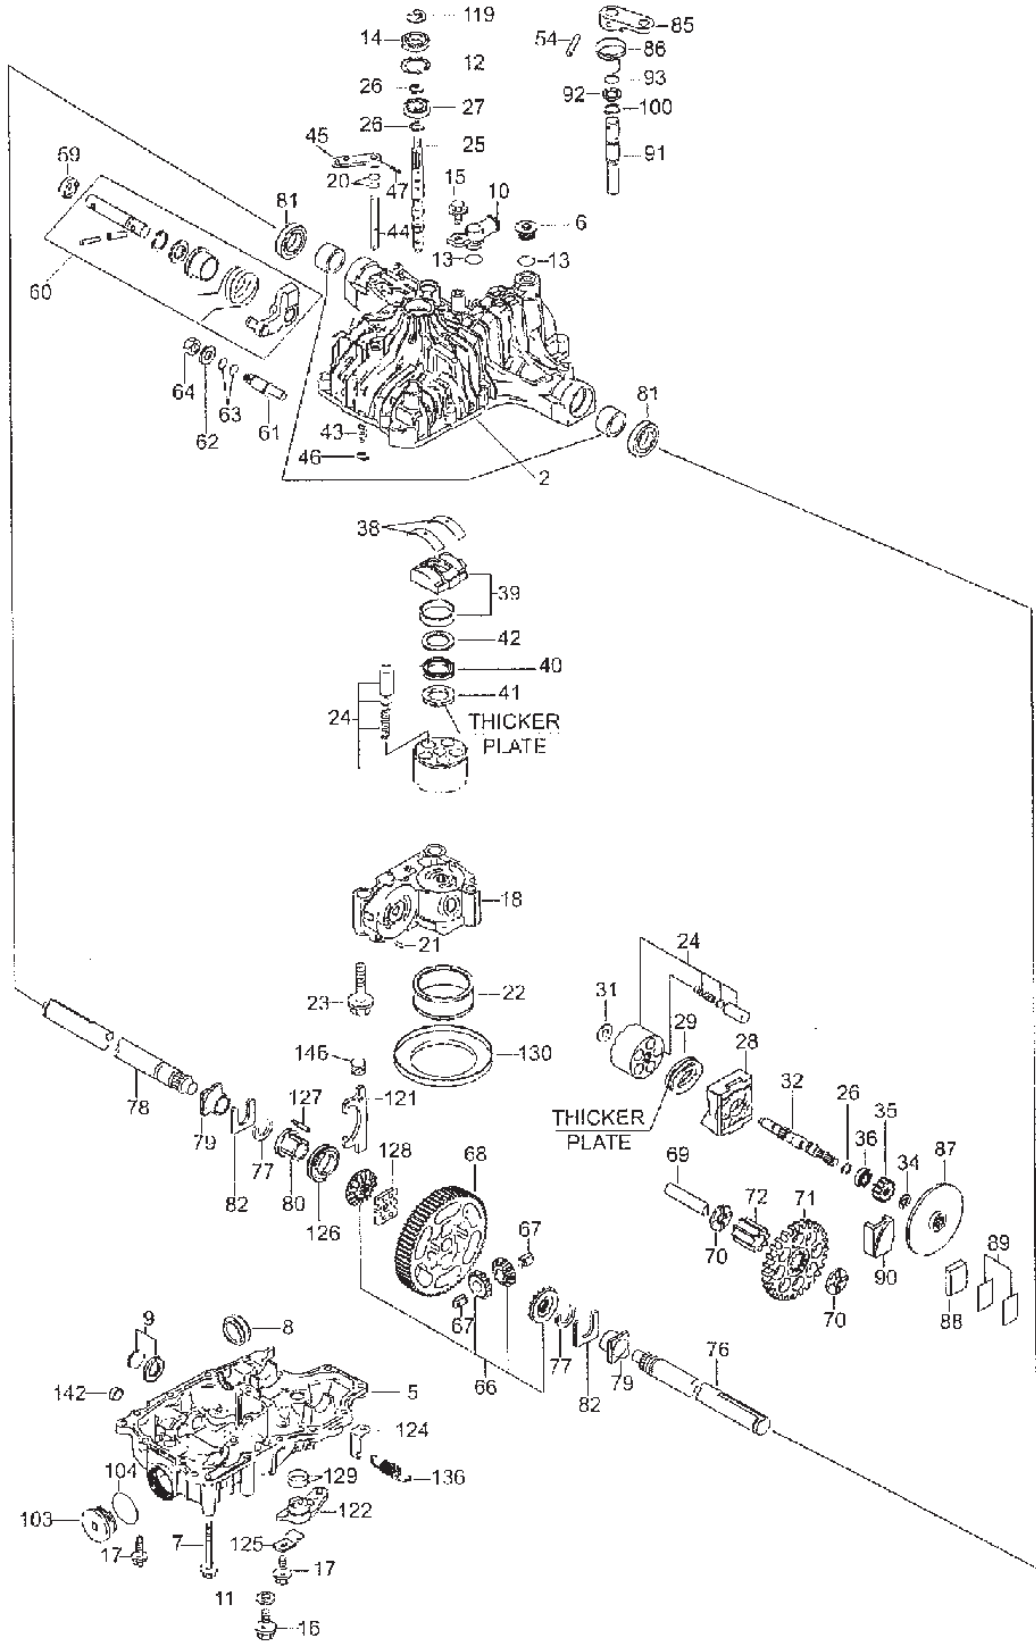

Utgåva Issue 20 - 2015		Kanzaki Transaxel K62E		Kanzaki Transaxle K62E	
Pos. Fig.	Antal Q.ty	Art nr Part No	Benämning	Description	Anmärkning Notes
2	1	1139-1169-01	Övre Hus Kpl	Upper Case Cmp	/K62E
5	1	1139-1212-01	Nedre Hus	Lower Housing	/K62E
6	1	1139-1171-01	OljePlugg	Oil Cap	/K62E
7	5	1139-1006-01	Bult	Bolt	/K62E
8	1	1139-1172-01	Filter	Filter	/K62E
9	1	1139-1057-01	Magnet Kpl	Magnet Assy	/K62E
10	1	1139-1179-01	Nippel	Fitting	/K62E
11	2	1139-1277-01	Bricka	Washer	/K62E
12	1	1139-1104-01	Lasring	Snap Ring	/K62E
13	2	1139-1116-01	O-Ring	O-Ring	/K62E
14	1	1139-1119-01	Tätning	Seal 15*35*7	/K62E
15	1	1139-1124-01	Bult	Bolt	/K62E
16	2	1139-1292-01	Bult	Bolt	/K62E
17	12	1139-0244-01	Skruv	Screw	/K62E
18	1	1139-1173-01	Centrumhus Kpl	Center Case Cmp	/K62E
20	2	1139-1117-01	O-Ring	O-Ring	/K62E
21	1	1139-1158-01	Stift	Pin	/K62E
22	1	1139-1147-01	Filter	Filter	/K62E
23	3	1139-1293-01	Bult	Bolt	/K62E
24	2	1139-1139-01	Cylinderblock Kpl	Cylinder Block Assy	/K62E
25	1	1139-1181-01	Pumpaxel	Pump Shaft	/K62E
26	3	1139-1021-01	Lasring	Snap Ring	/K62E
27	1	1139-1110-01	Kullager	Ball Bearing	/K62E
28	1	1139-1170-01	Hus	Housing	/K62E
29	1	1139-1005-01	Axiallager	Thrust Bearing	/K62E
31	1	1139-1160-01	Bricka	Washer	/K62E
32	1	1139-1182-01	Motoraxel	Motor Shaft	/K62E
34	1	1139-1183-01	Lasring	E-Ring	/K62E
35	1	1139-1216-01	Motordrev	Motor Gear	/K62E
36	1	1139-1287-01	Kullager	Ball Bearing	/K62E
38	2	1139-1022-01	Tryckplatta	Metal Thrust	/K62E
39	1	1139-1187-01	Stänkplatta	Swash Plate Cmp	/K62E
40	1	1139-1024-01	Lager	Bearing	/K62E
41	1	1139-1145-01	Tryckbricka	Thrust Plate	/K62E
42	1	1139-1026-01	Tryckplatta	Thrust Plate	/K62E
43	1	1139-1347-01	Fjäder	Spring	/K62E
44	1	1139-1188-01	By-Passaxel	By-Pass Shaft	/K62E
45	1	1139-1189-01	Arm	By-Pass Lever	/K62E
46	1	1139-1161-01	Lasring	Ring	/K62E
47	1	1139-1280-01	Stift	Pin	/K62E
54	1	1139-1285-01	Stift	Pin	/K62E
59	1	1139-1165-01	Tätningring	Seal Ring	/K62E
60	1	1139-1191-01	Regleraxel Kpl	Control Shaft Cmp	/K62E
61	1	1139-1190-01	Vridcentrum	Fulcrum (Eccentricity)	/K62E
62	1	1139-1102-01	Bricka	Washer	/K62E
63	2	1139-1115-01	O-Ring	O-Ring	/K62E
64	1	1139-1127-01	Mutter	Nut	/K62E
66	1	1139-1201-01	Differentialdrevsats	Diff.Gear Kit	/K62E
67	2	1139-1203-01	Stift	Pin	/K62E