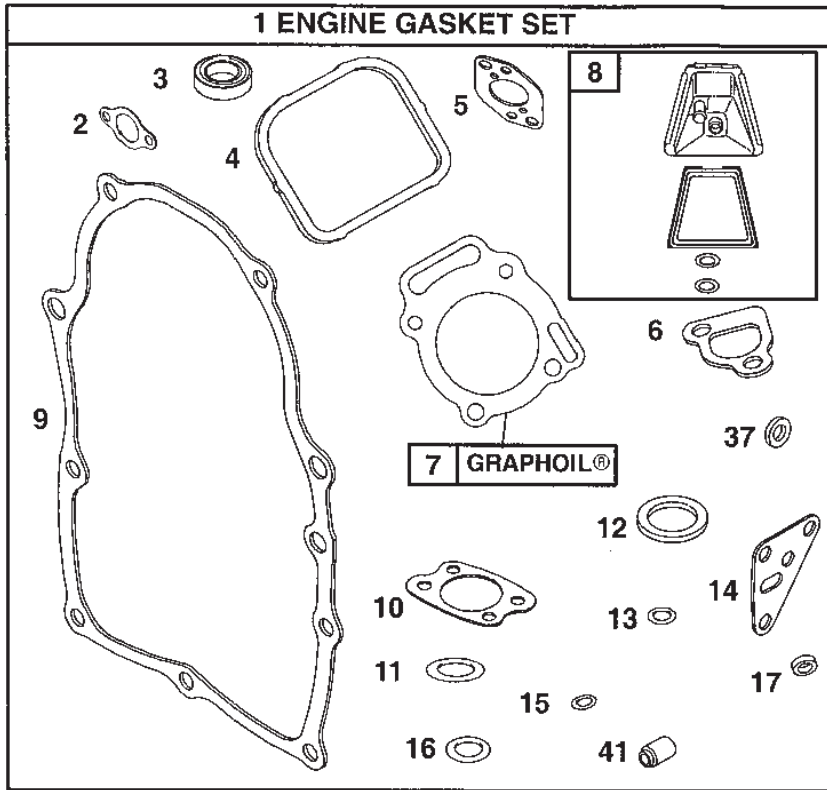

A

Utgåva Issue 20 - 2015		Packningssats (A)		Gasket Set (A)	
Pos. Fig.	Antal Q.ty	Art nr Part No	Benämning	Description	Anmärkning Notes
1	1	808390	Packningssats-motor	Gasket set-engine	
2	1	691613	Packning	Gasket	
3	1	805049	Oil seal	Oil seal	
4	1	806039	Packning	Gasket	
5	1	691694	Packning	Gasket	
6	1	692035	Packning	Gasket	
7	1	806085	Packning	Gasket	
8	1	809094	Packning	Gasket	
9	1	691684	Packning	Gasket	
10	1	692081	Packning	Gasket	
11	1	691870	Seal	Seal	
12	1	805101	Oil seal	Oil seal	
13	1	690681	O-ringstätning	O-ring seal	
14	1	692063	Packning	Gasket	
15	1	692053	Seal	Seal	
16	1	692154	Seal o-ring	Seal o-ring	
17	1	690680	Tätning	Gov. shaft seal	
18	1	808807	Carb.overhaul kit	Carb.overhaul kit	
19	1	808258	Justerskruv	Idle valve	
20	1	691515	Begränsningshuv	Limiter cap	
21	1	805578	Retainer	Retainer	
22	1	691548	Seal	Seal	
23	1	806635	Nozzle	Nozzle	
24	1	690736	Retaining ring	Retaining ring	
25	1	690738	Seal	Seal	
26	1	806487	Huvudmunstycke	Main jet	
27	1	806481	Packning	Gasket	
28	1	807717	Kula	Ball	
29	1	807706	Fuel inlet valve	Fuel inlet valve	
30	1	692343	Bricka	Washer	
31	1	806477	Bricka	Washer	
32	1	806488	Tube jet	Tube jet	
33	1	690730	Welch plug	Welch plug	
34	1	690731	Welch plug	Welch plug	
35	1	690735	Bricka	Washer	
36	1	690733	Distans	Spacer	
37	1	690680	Tätning	Gov. shaft seal	
38	1	690739	Flottöraxel	Hinge pin	
39	1	808325	Packningssats-Förgasare	Gasket set-carb.	
40	1	808392	Packningssats-motor	Gasket set-valve	
41	1	691963	Seal	Seal	
42	1	806476	Bricka	Washer