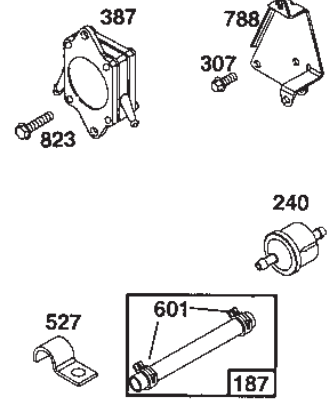

121 CARBURETOR KIT

358 GASKET SET