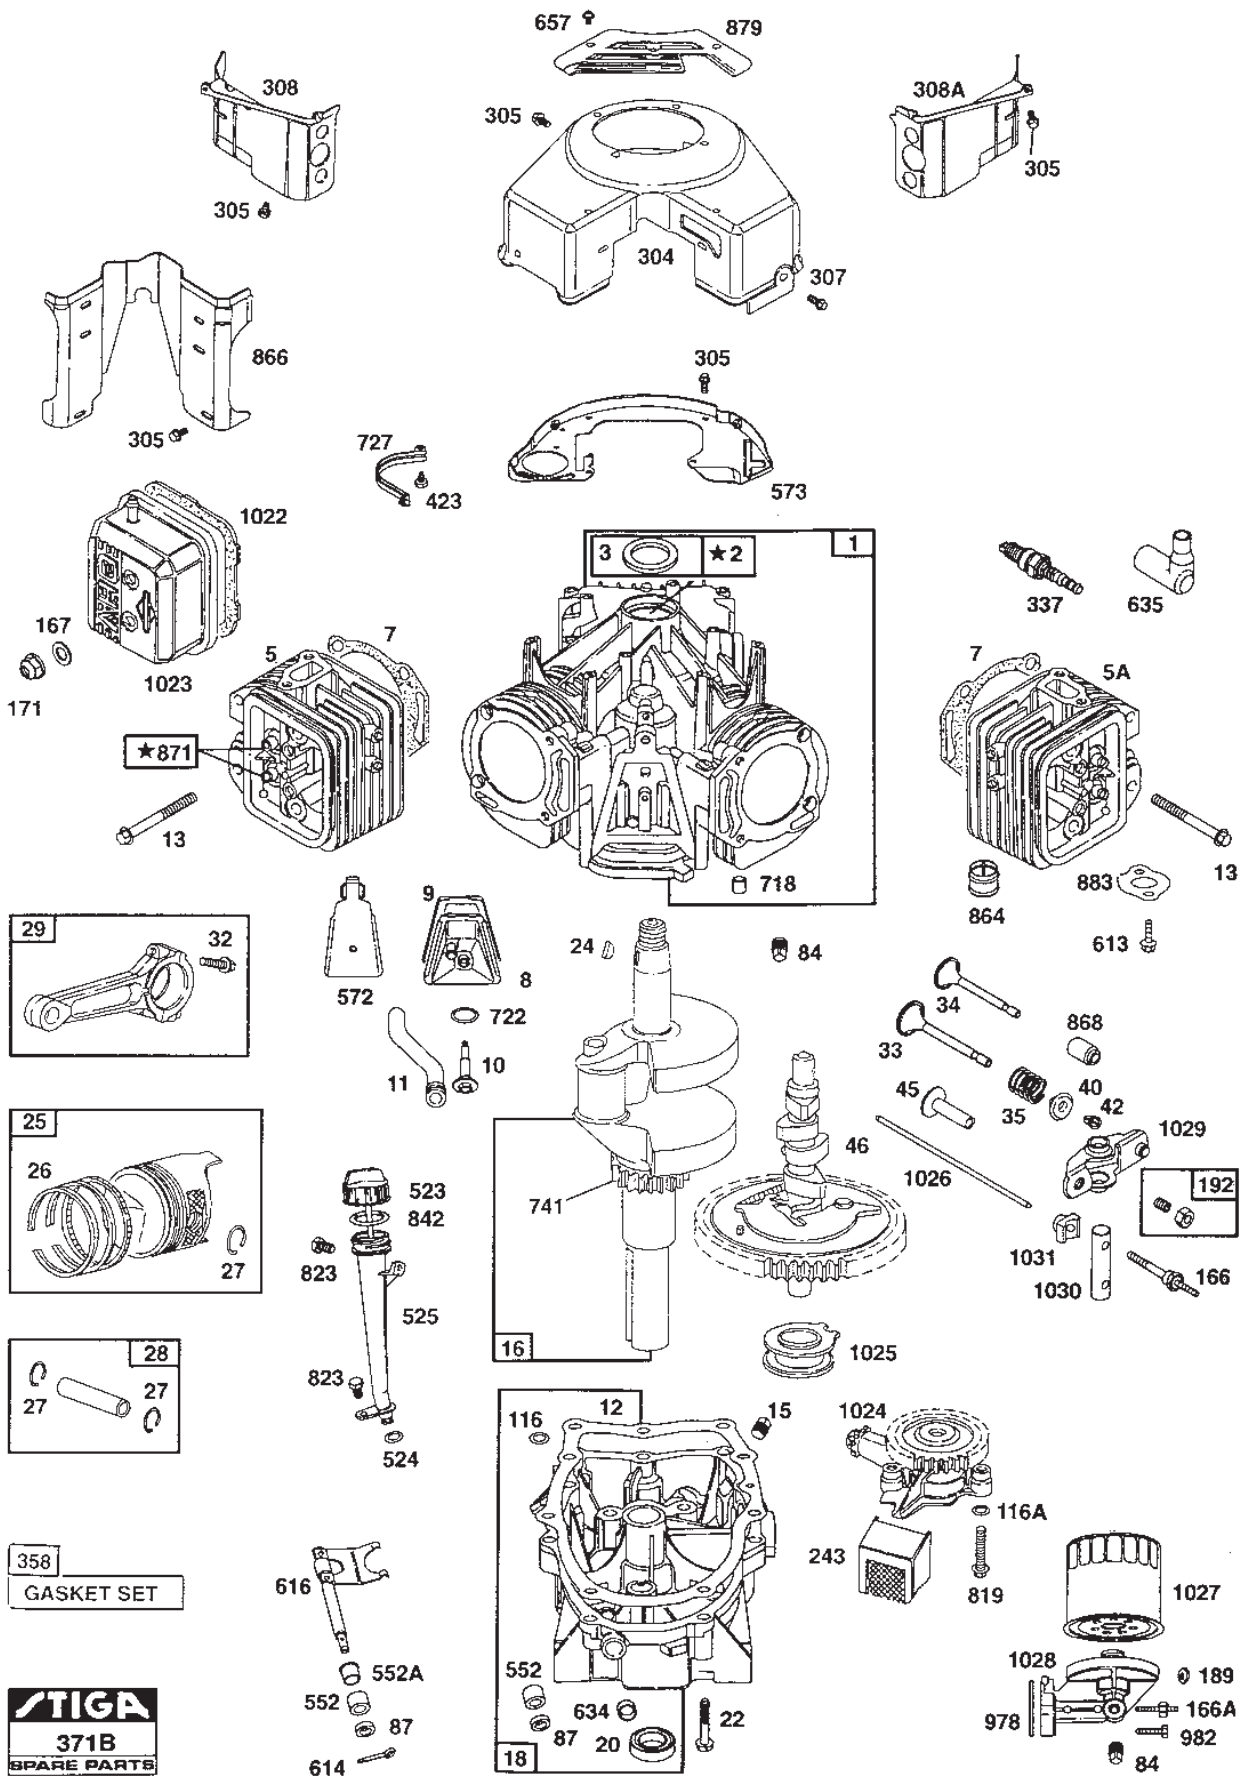

Utgåva Issue 46 - 2014		Cylinder Vevhus	Cylinder Crankcase		
Pos. Fig.	Antal Quantity	Art nr Part No	Benämning	Description	Anmärkning Notes
1	1	807511	Cylinder	Cylinder	
2	1	805107	Bearing	Bearing	
3	1	805101	Oil seal	Oil seal	
5	1	807987	Topplöck	Cylinder Head	
5	1	807988	Topplöck	Cylinder Head	
7	2	807986	Packning	Gasket	
8	1	807795	Vevhusventilation	Breather	
9	1	805379	Packning	Gasket	
10	1	805751	Skruv	Screw	
11	1	805362	Rör	Tube	
12	1	805112	Packning	Gasket	
13	8	805097	Skruv	Screw	
15	1	805048	Oil drain plug	Oil drain plug	
16	1	807586	Crankshaft	Crankshaft	
18	1	807638	Crankcase	Crankcase	
20	1	805049	Oil seal	Oil seal	
22	9	805017	Skruv	Screw	
24	1	805016	Kil	Key	
25	2	807619	Kolv	Piston	STD
25	2	807811	Kolv	Piston	0.030" oversize
25	2	807809	Kolv	Piston	0.020" oversize
25	2	807807	Kolv	Piston	0.010" oversize
26	2	807620	Ring set	Ring set	STD
26	2	807812	Foam grip	Ring set	0.030" oversize
26	2	807810	Breather assy	Ring set	0.020" oversize
26	2	807808	Breather body	Ring set	0.010" oversize
27	4	805099	Lasring	Lock	
28	2	807621	Kolvspind	Piston Pin	
29	2	807622	Connecting Rod	Connecting Rod	
32	4	805395	Skruv	Screw	
33	2	805089	Exhaust valve	Exhaust valve	
34	2	805090	Insugningsventil	Intake valve	
35	4	805937	Fjäder	Spring	
40	4	805092	Retainer	Retainer	
42	4	805161	Retainer	Retainer	
45	4	805354	Valve tappet	Valve tappet	
46	1	807542	Kamaxel	Camshaft	
84	2	91488	Plugg	Plug	
87	1	805054	Seal	Seal	
116	1	805198	O-ring	O-ring	
116	2	805058	O-ring	O-ring	
166	1	805073	Stud	Stud	
166	4	805343	Stud	Stud	
167	4	805420	Bricka	Washer	
171	4	805019	Mutter	Nut	
189	2	805449	Bricka	Washer	
192	2	807623	Skruv	Screw	
243	1	805964	Oil screen	Oil screen	
304	1	807899	Bearing	Blower housing