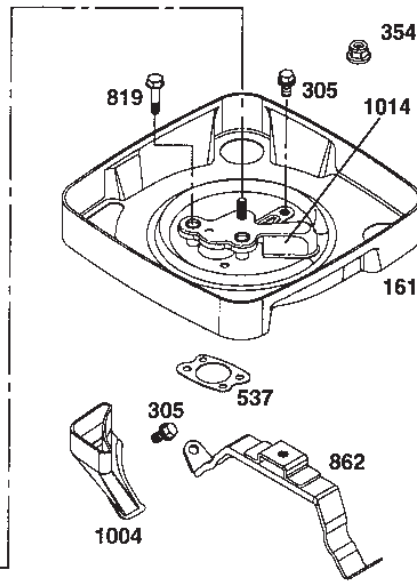

121 CARBURETOR KIT

358 GASKET SET