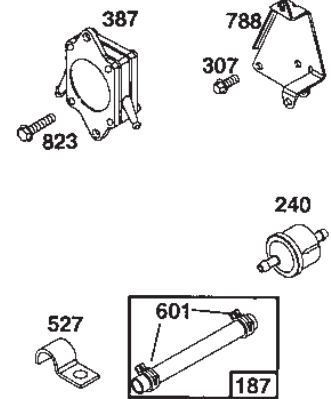

121 CARBURETOR KIT

358 GASKET SET