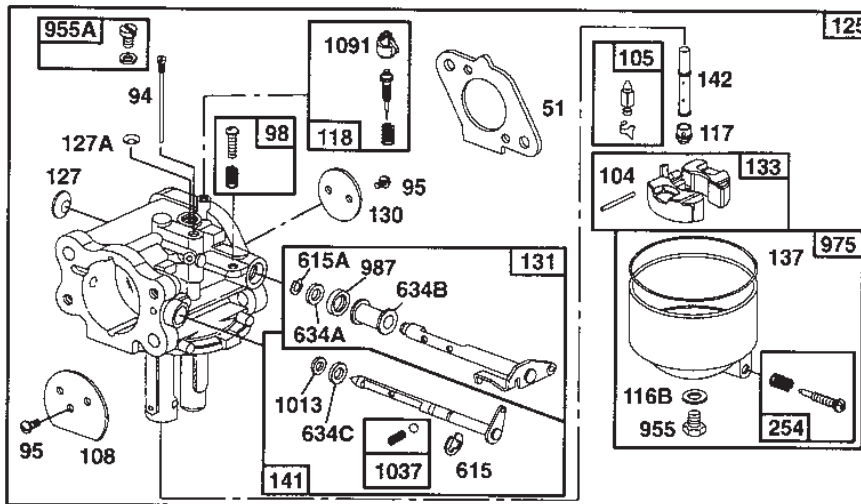

121 CARBURETOR KIT

358 GASKET SET