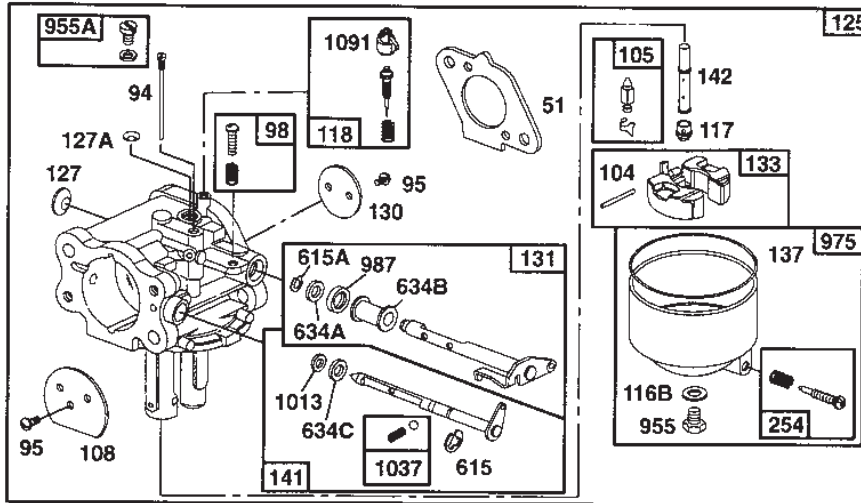

121 CARBURETOR KIT

358 GASKET SET