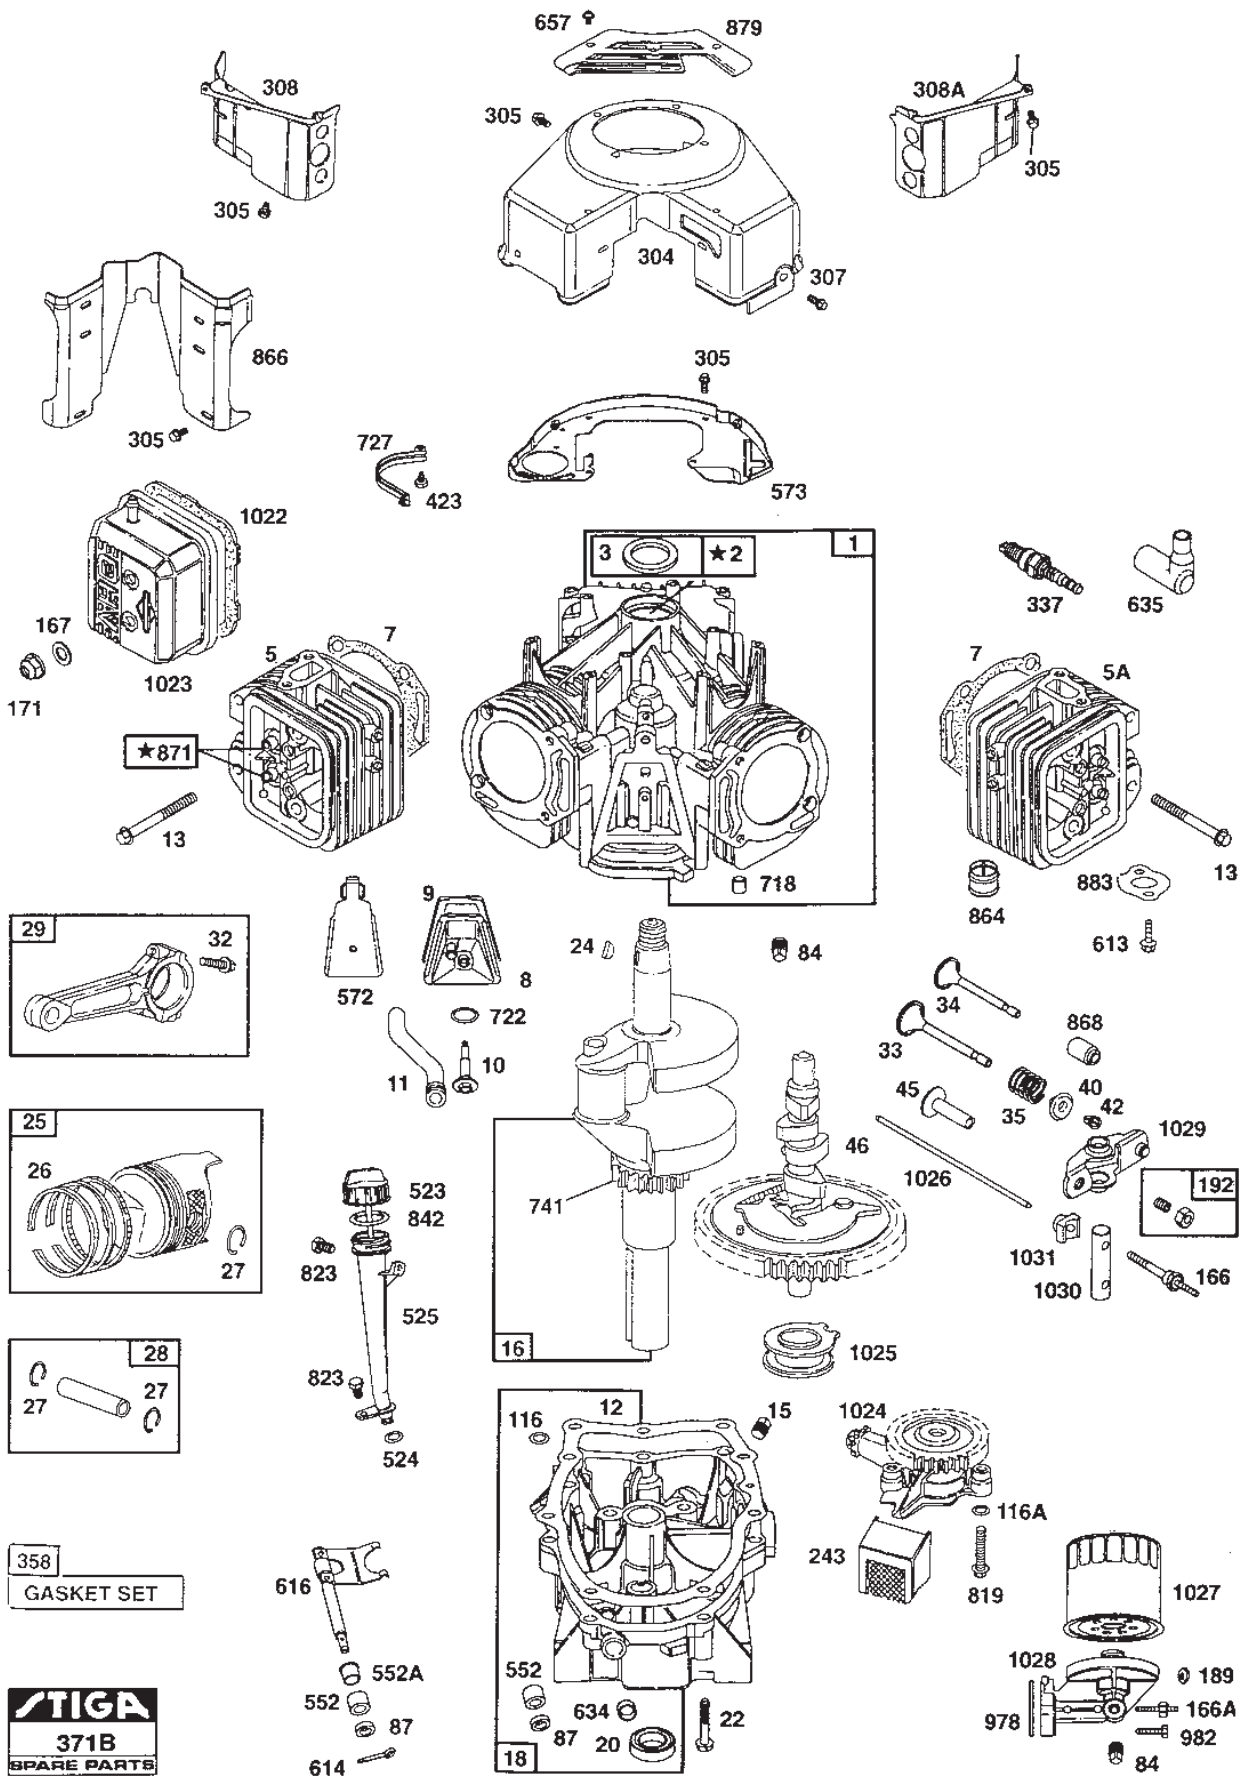

358
GASKET SET

STIGA
371B
SPARE PARTS

Utgåva Issue 47 - 2014		Cylinder Vevhus	Cylinder Crankcase		
Pos. Fig.	Antal Quantity	Art nr Part No	Benämning	Description	Anmärkning Notes
1	1	807511	Cylinder	Cylinder	
2	1	805107	Bearing	Bearing	
3	1	805101	Oil seal	Oil seal	
5	1	807987	Topplöck	Cylinder Head	
5	1	807988	Topplöck	Cylinder Head	
7	2	807986	Packning	Gasket	
8	1	807795	Vevhusventilation	Breather	
9	1	805379	Packning	Gasket	
10	1	805751	Skruv	Screw	
11	1	805362	Rör	Tube	
12	1	805112	Packning	Gasket	
13	8	805097	Skruv	Screw	
15	1	805048	Oil drain plug	Oil drain plug	
16	1	807586	Crankshaft	Crankshaft	
18	1	807638	Crankcase	Crankcase	
20	1	805049	Oil seal	Oil seal	
22	9	805017	Skruv	Screw	
24	1	805016	Kil	Key	
25	2	807619	Kolv	Piston	STD
25	2	807811	Kolv	Piston	0.030" oversize
25	2	807809	Kolv	Piston	0.020" oversize
25	2	807807	Kolv	Piston	0.010" oversize
26	2	807620	Ring set	Ring set	STD
26	2	807812	Foam grip	Ring set	0.030" oversize
26	2	807810	Breather assy	Ring set	0.020" oversize
26	2	807808	Breather body	Ring set	0.010" oversize
27	4	805099	Lasring	Lock	
28	2	807621	Kolvspind	Piston Pin	
29	2	807622	Connecting Rod	Connecting Rod	
32	4	805395	Skruv	Screw	
33	2	805089	Exhaust valve	Exhaust valve	
34	2	805090	Insugningsventil	Intake valve	
35	4	805937	Fjäder	Spring	
40	4	805092	Retainer	Retainer	
42	4	805161	Retainer	Retainer	
45	4	805354	Valve tappet	Valve tappet	
46	1	807542	Kamaxel	Camshaft	
84	2	91488	Plugg	Plug	
87	1	805054	Seal	Seal	
116	1	805198	O-ring	O-ring	
116	2	805058	O-ring	O-ring	
166	1	805073	Stud	Stud	
166	4	805343	Stud	Stud	
167	4	805420	Bricka	Washer	
171	4	805019	Mutter	Nut	
189	2	805449	Bricka	Washer	
192	2	807623	Skruv	Screw	
243	1	805964	Oil screen	Oil screen	
304	1	807899	Bearing	Blower housing