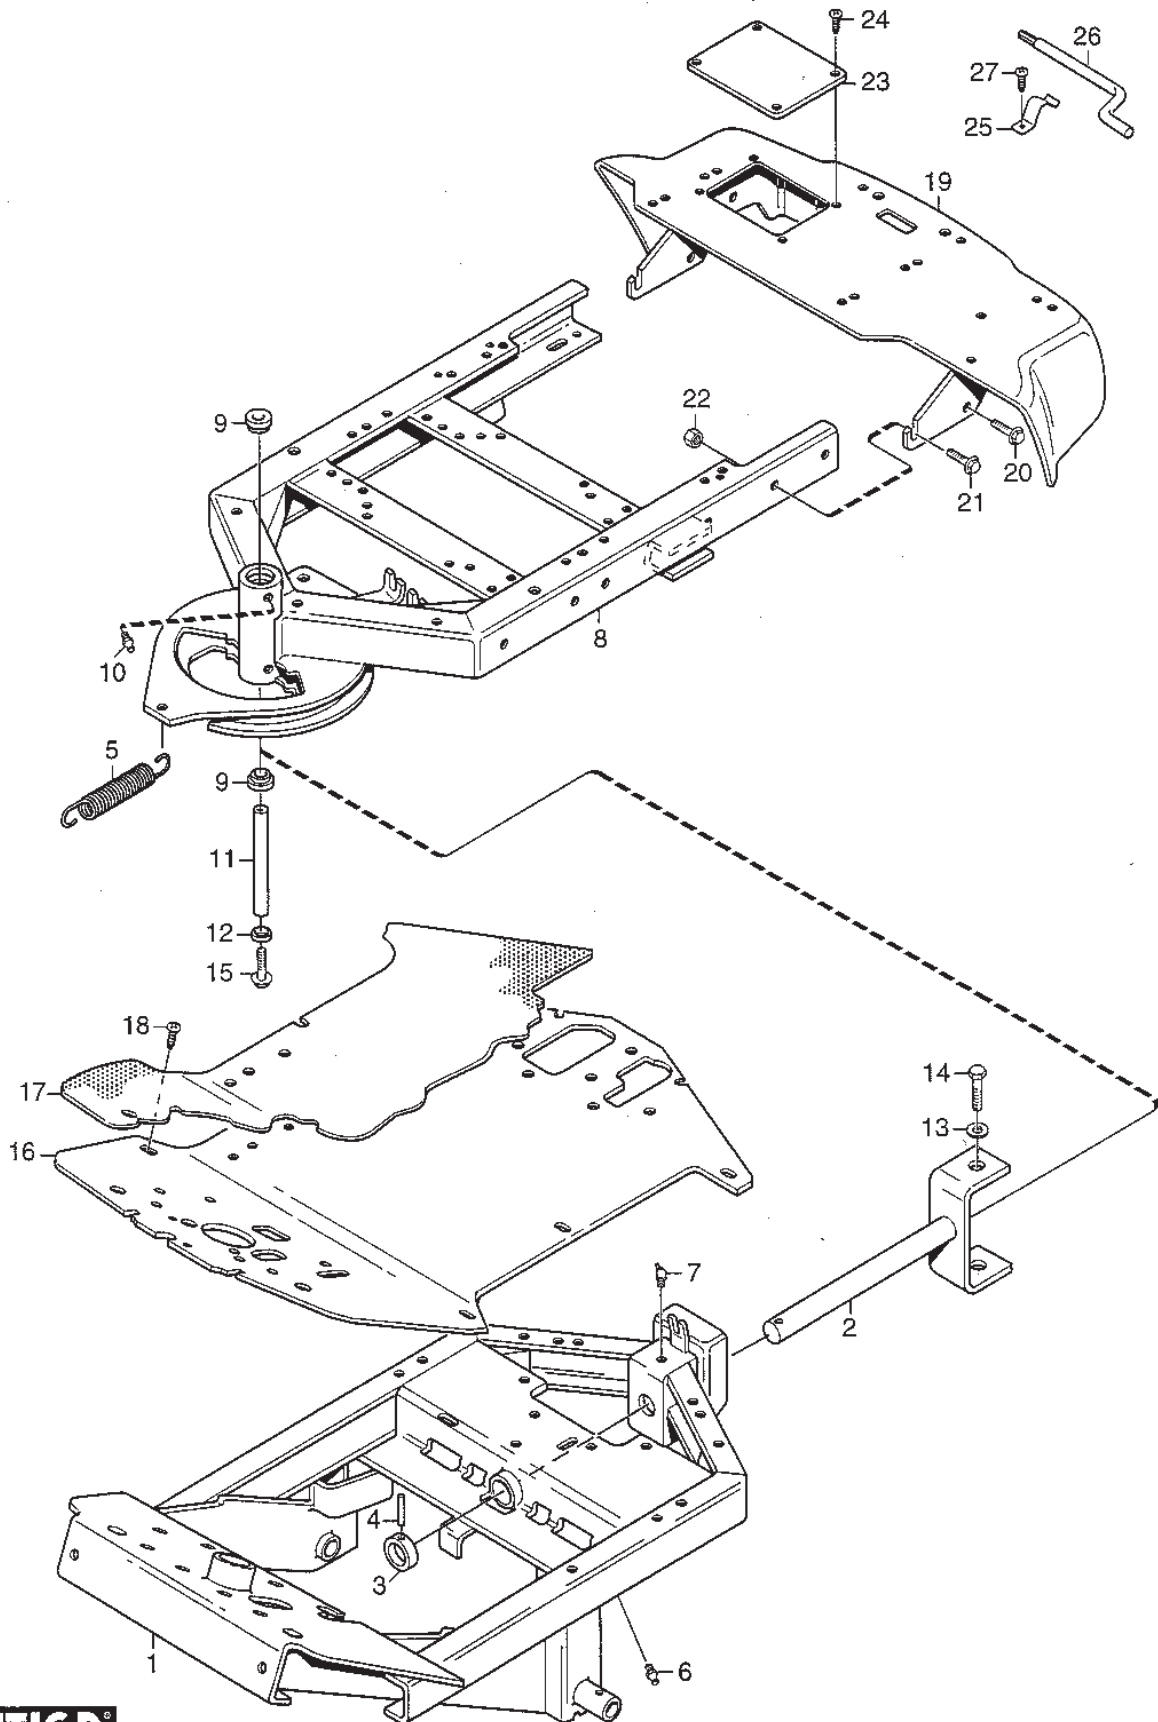

Reservdelskatalog Parts Catalogue

PARK PRO 16

13-6216-41 - Season 2000

- Use GLOBAL GARDEN PRODUCT Genuine Spare Parts specified in the parts list for repair and/or replacement.
 - The contents described in the parts list may change due to improvement.
 - The drawings of the spare parts are only indicative and might not represent the part in question exactly.
 - The indications "right" - "left" - "front" - "rear" refer to the position of the operator when using the machine.
- When placing orders of parts for repair and/or replacement, make sure that the illustrated parts list is the one applying to the machine's year of manufacture, as shown on the identification plate attached to the machine.

www.stiga.com

Utgåva Issue 47 - 2014					
Pos. Fig.	Antal Quantity	Art nr Part No	Benämning	Description	Anmärkning Notes
1	1	1134-3919-01	Ram-främre	Frame-front	
2	1	1134-3963-02	Midjegaffel Service 5-01 H10	Fork	
3	1	1134-0031-00	Ledaxelstopp Ledaxelstopp	Pivot Shaft Stop	
4	1	9595-0262-00	Spännstift	Locating Pin Elastic Pin	
5	1	1134-2171-01	Fjäder	Spring	
6	1	9501-0500-00	Smörjkopp Kort Rak	Grease Dispenser	
7	1	9501-0502-00	Smörjnippel	Grease Joint	
8	1	1134-3966-01	Ram Bakre 01	Frame-Rear	
9	2	9547-0001-00	Ledlager Ge17Es	Bearing	
10	2	9501-0500-00	Smörjkopp Kort Rak	Grease Dispenser	
11	1	1134-3968-01	Centrumaxel	Centre Shaft	
12	1	1134-0052-00	Distans	Spacer	
13	1	9699-0035-02	Bricka	Washer	
14	1	9959-1020-16	Skruv	Screw	
15	1	9959-1025-16	Skruv	Screw	
16	1	1134-3965-01	Durk	Floor Plate	
17	1	1134-4061-01	Durkmatta Hst	Floor Mat	
18	2	9893-0616-16	Skruv Relä	Screw Relay	
19	1	1134-4060-01	Stötfangare, Grå	Bumper, Grey	
19	1	1134-4060-01	Stötfangare, Grå	Bumper, Grey	
20	2	9945-0816-16	Skruv	Screw	
21	2	9959-0820-16	Skruv	Screw	
22	2	9739-0831-22	Mutter	Nut	
23	1	1134-4167-01	Lucka	Cover	
24	4	9840-8009-16	Skruv	Screw	