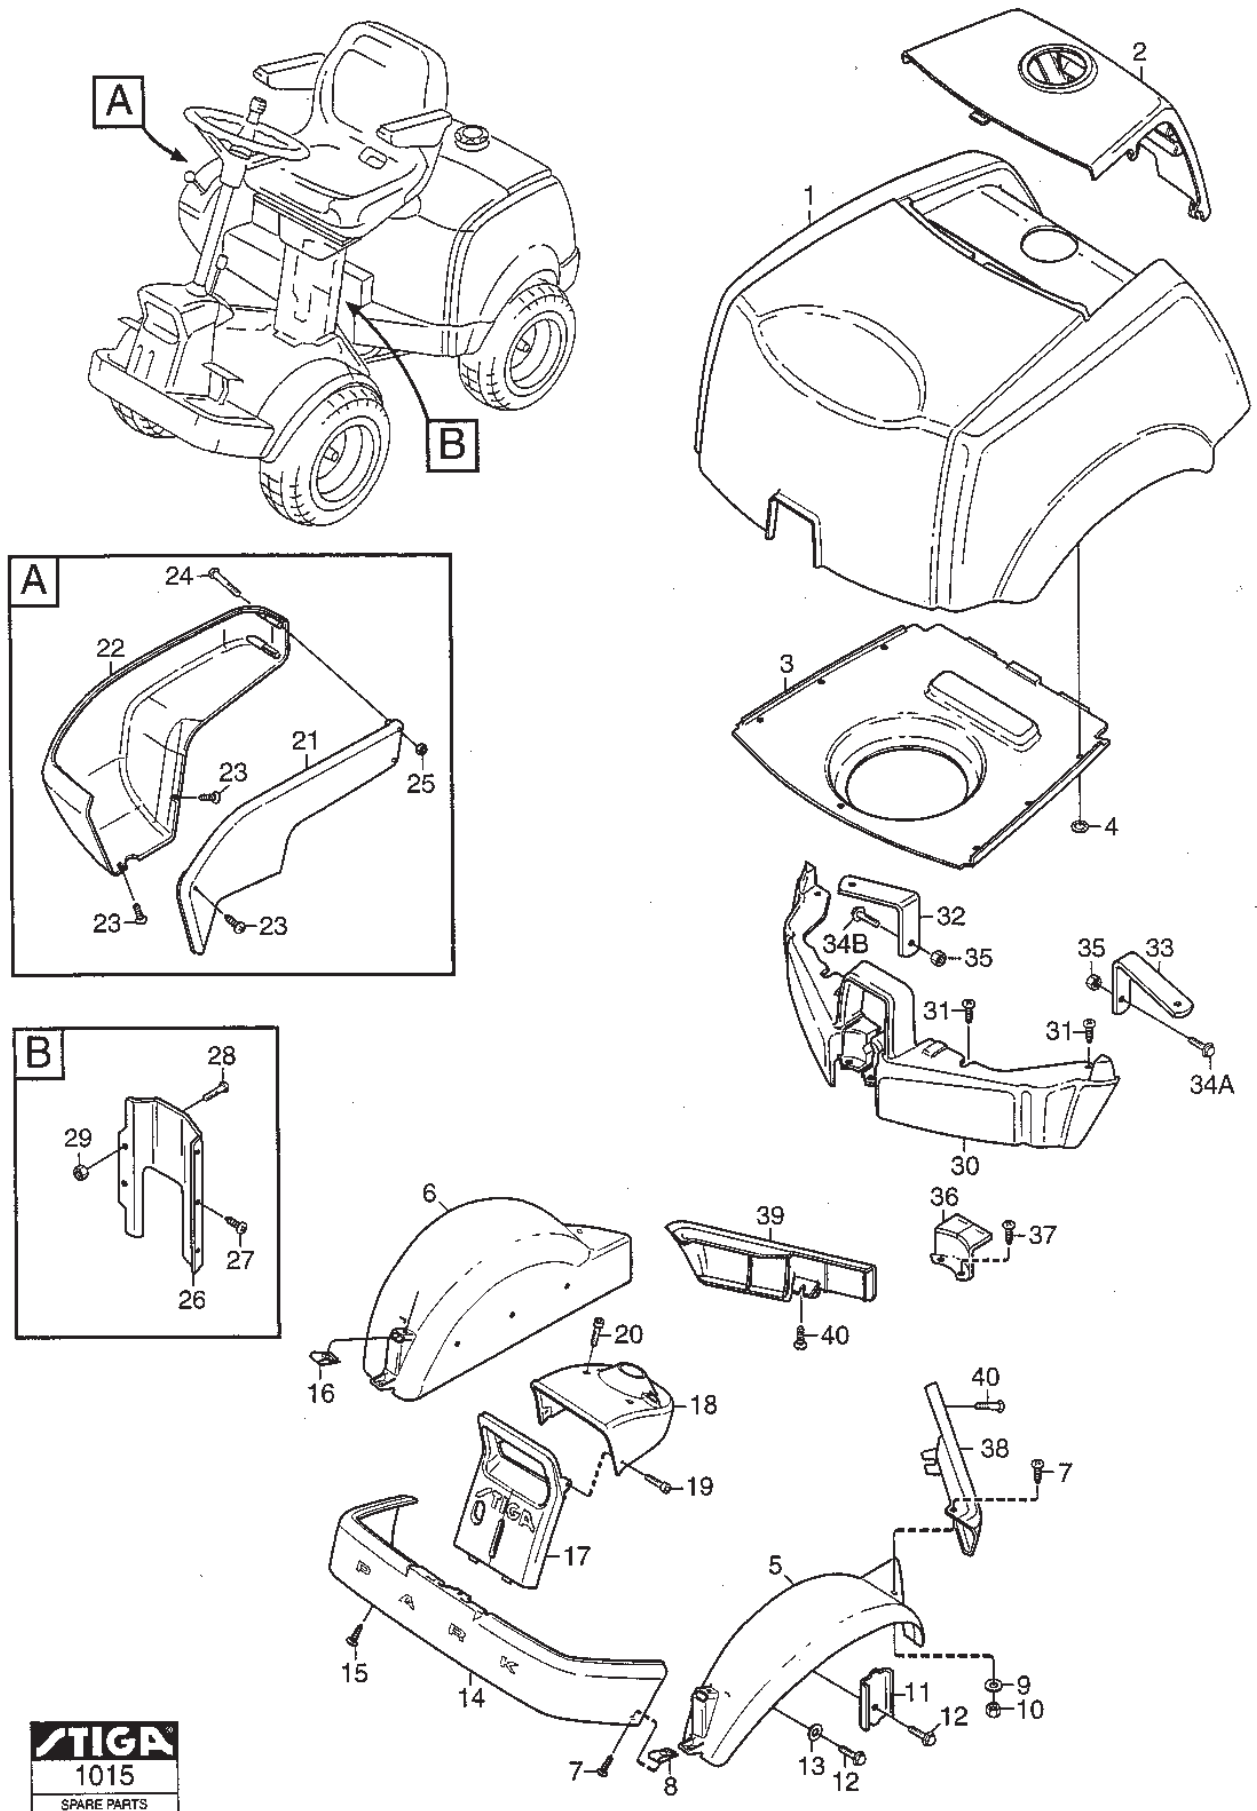

Utgåva Issue 47 - 2014		Kaross		Body Work	
Pos. Fig.	Antal Quantity	Art nr Part No	Benämning	Description	Anmärkning Notes
1	1	1134-3942-01	Huv	Engine Hood	
2	1	1134-3971-01	Motorlucka-Gra Stiga	Engine Cover-Grey	
2	1	1134-3971-01	Motorlucka-Gra Stiga	Engine Cover-Grey	
3	1	1134-3978-01	Luftkanalplatta	Air Duct Plate	
4	7	9675-0008-02	Starlockbricka	Starlock	
5	1	1134-3943-01	Skärm Vänster	Mud Guard-Left	
6	1	1134-3943-02	Skärm Höger	Mud Guard-Right	
7	4	9893-0616-16	Skruv | Relä	Screw | Relay	
8	2	1134-4176-01	Clips	Clips	
9	2	9699-0025-02	Bricka	Washer	
10	2	9747-0631-02	Mutter | Lasmutter	Nut	
11	2	1134-0225-00	Stödplat	Support Plate	
12	6	9945-0816-16	Skruv	Screw	
13	4	9699-0056-02	Bricka	Washer	
14	1	1134-4220-02	Stötfangare-Fram	Front Bumper	
14	1	1134-4220-02	Stötfangare-Fram	Front Bumper	
15	2	9893-0616-16	Skruv | Relä	Screw | Relay	
16	2	1134-4176-01	Clips	Clips	
17	1	1134-4216-01	Frontkonsol Med Tryck	Frontplate-Grey (W/O Hole)	
18	1	1134-3984-01	Frontdekor Överdel Gra	Upper Front Plate-Grey	
18	1	1134-3984-01	Frontdekor Överdel Gra	Upper Front Plate-Grey	
19	2	9840-8009-16	Skruv	Screw	
20	2	9946-0525-16	Skruv	Screw	
21	1	1134-4360-01	Kapa-Inre (1-00)	Cover-Inner	
22	1	1134-3979-01	Kapa Yttre1-00	Cover-Outer	
23	5	9946-0525-16	Skruv	Screw	
24	2	9950-0570-12	Skruv	Screw	
25	2	9747-0531-02	Mutter	Nut	
26	1	1134-4152-01	Skyddskapa 1-00 F12	Cover	
27	3	9893-0616-16	Skruv | Relä	Screw | Relay	
28	2	9893-0616-16	Skruv | Relä	Screw | Relay	
29	2	9739-0631-22	Mutter	Nut	
30	1	1134-3969-01	Spoiler Gra	Spoiler-Grey	
30	1	1134-3969-01	Spoiler Gra	Spoiler-Grey	
31	4	9893-0616-16	Skruv | Relä	Screw | Relay	
32	1	1134-4012-01	Stöd-Hö	Support, Right	
33	1	1134-4012-02	Stöd-Vä	Support, Left	
34	2	9959-0816-16	Skruv	Screw	L = 16 mm
34	2	9959-0816-16	Skruv	Screw	L = 16 mm
35	2	9739-0831-22	Mutter	Nut	
36	1	1134-3985-01	Täcklock	Cover	
37	2	9893-0616-16	Skruv | Relä	Screw | Relay	
38	1	1134-3970-01	Kantlist Vänster Gra	Moulding Left-Grey	
39	1	1134-3970-02	Kantlist-Hö (Gra) 7-14	Moulding Right-Grey	
40	4	9893-0616-16	Skruv | Relä	Screw | Relay