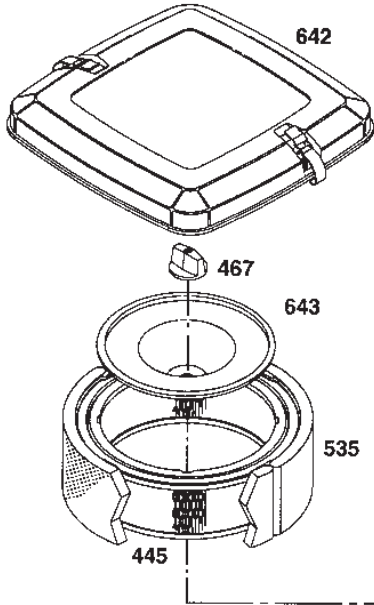

121 CARBURETOR KIT

358 GASKET SET