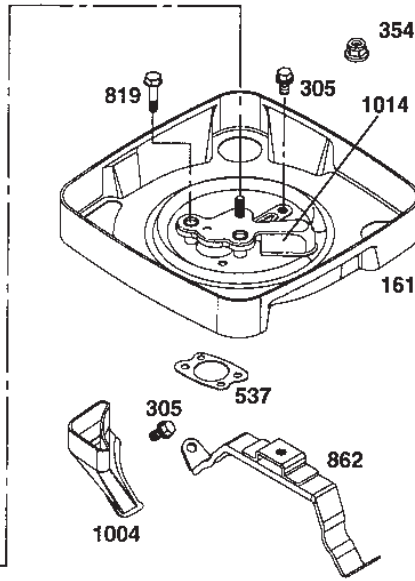

121 CARBURETOR KIT

358 GASKET SET