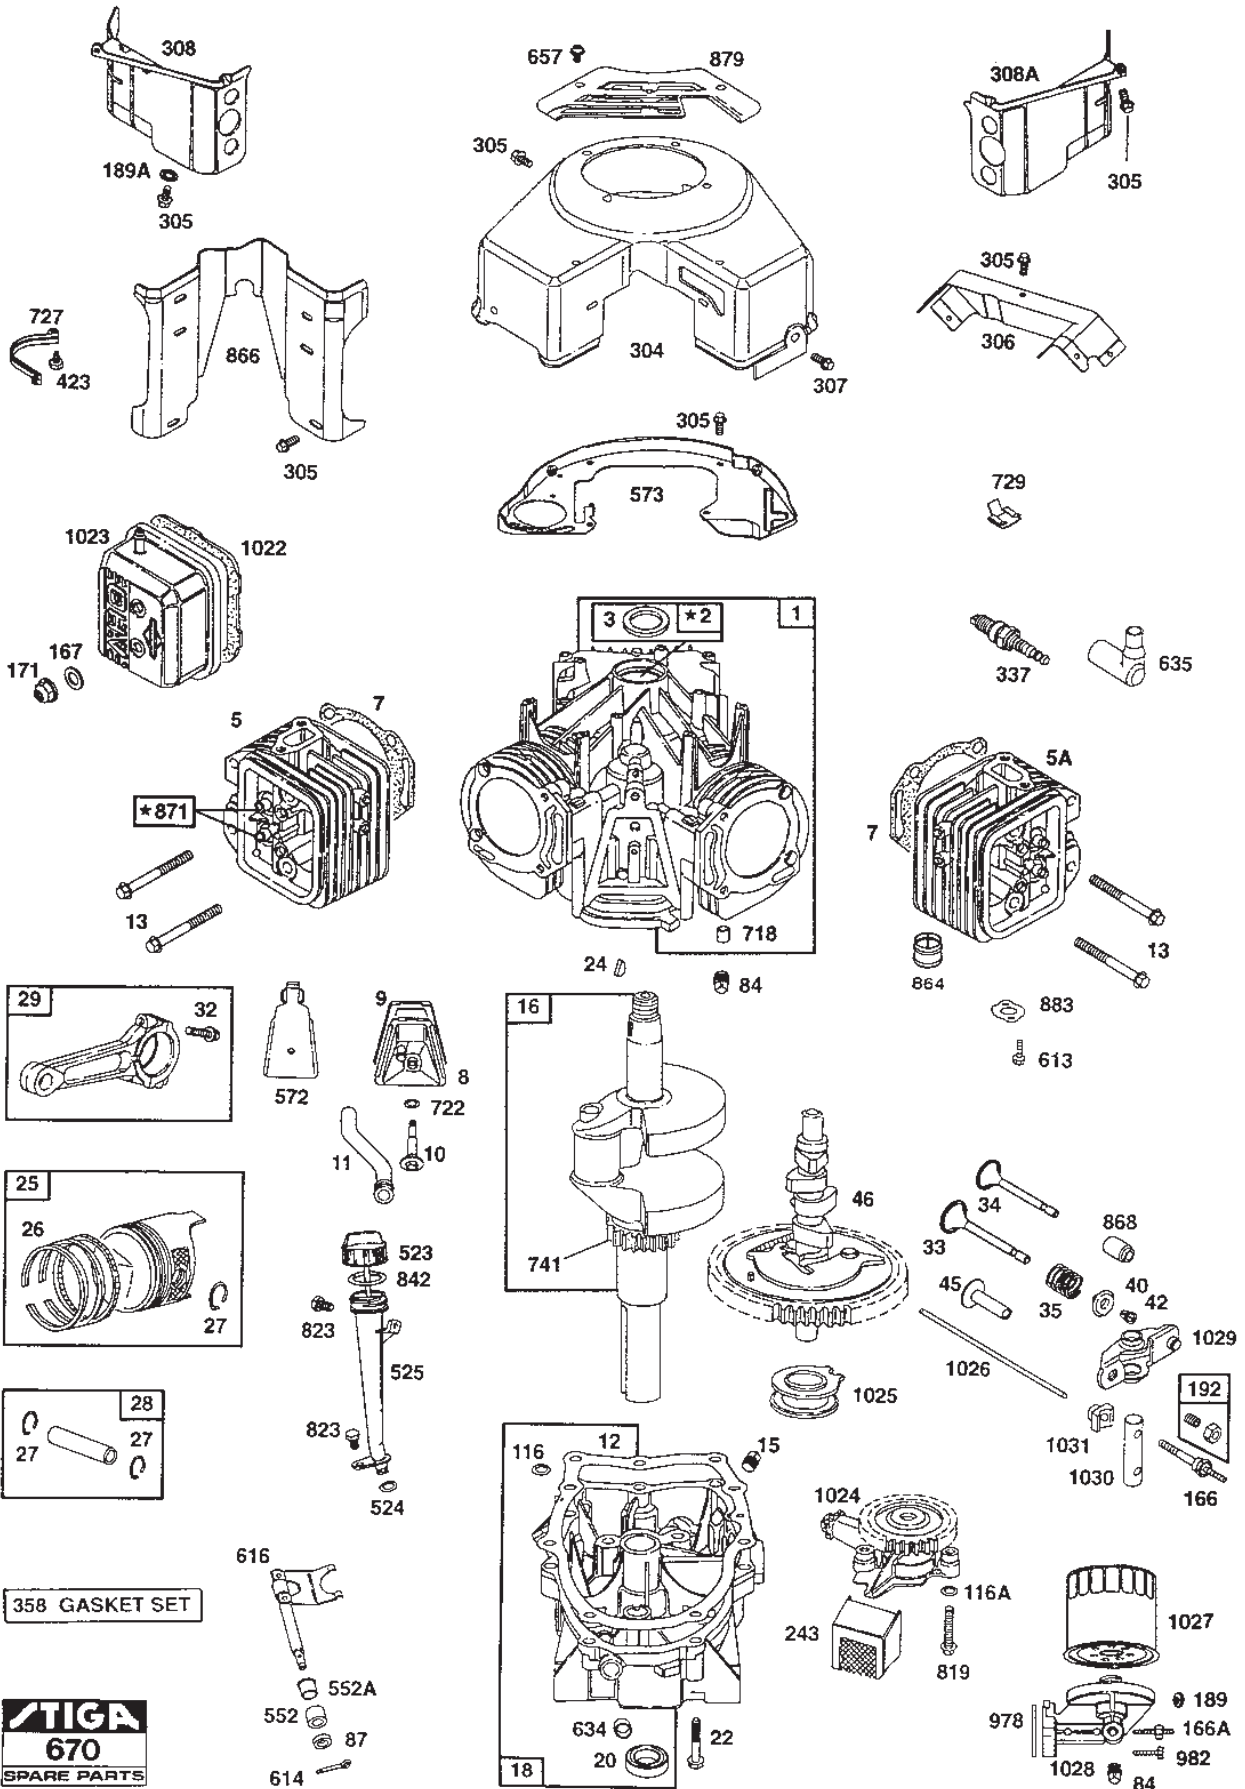

Utgåva Issue 46 - 2014		Cylinder Vevhus		Cylinder Crankcase	
Pos. Fig.	Antal Quantity	Art nr Part No	Benämning	Description	Anmärkning Notes
1	1	807787	Cylinder	Cylinder	
2	1	805687	Bussning	Bushing	
3	1	805101	Oil seal	Oil seal	
5	1	807821	Topplöck	Cylinder Head	
5	1	807822	Topplöck	Cylinder Head	
7	2	805653	Packning	Gasket	
8	1	807795	Vevhusventilation	Breather	
10	1	805751	Skruv	Screw	
11	1	805362	Rör	Tube	
12	1	805112	Packning	Gasket	
13	8	805097	Skruv	Screw	
15	1	805048	Oil drain plug	Oil drain plug	
16	1	807779	Governor gear	Crankshaft	
18	1	807638	Crankcase	Crankcase	
20	1	805049	Oil seal	Oil seal	
22	9	805696	Skruv	Screw	
24	1	806066	Kil	Key	
25	2	807888	Kolv	Piston	STD
25	2	807993	Kolv	Piston	0.030" oversize
25	2	807992	Kolv	Piston	0.020" oversize
25	2	807991	Kolv	Piston	0.010" oversize
26	2	807889	Fuel tank assy	Ring set	STD
26	2	807996	Fuel tank assy	Ring set	0.030" oversize
26	2	807995	Belt keeper	Ring set	0.020" oversize
26	2	807994	Fuel tank assy	Ring set	0.010" oversize
27	4	805099	Lasring	Lock	
28	2	807886	Kolvsprint	Piston Pin	
29	2	807803	Governor gear	Connecting Rod	0.020" undersize
29	2	807900	Bearing holder	Connecting Rod	
32	4	805395	Skruv	Screw	
33	2	807681	Exhaust valve	Exhaust valve	
34	2	807680	Insugningsventil	Intake valve	
35	4	805937	Fjäder	Spring	
40	4	805092	Retainer	Retainer	
42	4	807683	Cover	Retainer	
45	4	262679	Valve tappet	Valve tappet	
46	1	807542	Kamaxel	Camshaft	
84	2	91488	Plugg	Plug	
87	1	805054	Seal	Seal	
116	1	805058	O-ring	O-ring	
116	2	805198	O-ring	O-ring	
166	1	805073	Stud	Stud	
166	4	805343	Stud	Stud	
167	4	805420	Bricka	Washer	
171	4	805019	Mutter	Nut	
189	1	806101	Bricka	Washer	
189	2	805449	Bricka	Washer	
192	2	807623	Skruv	Screw	
243	1	805964	Oil screen	Oil screen