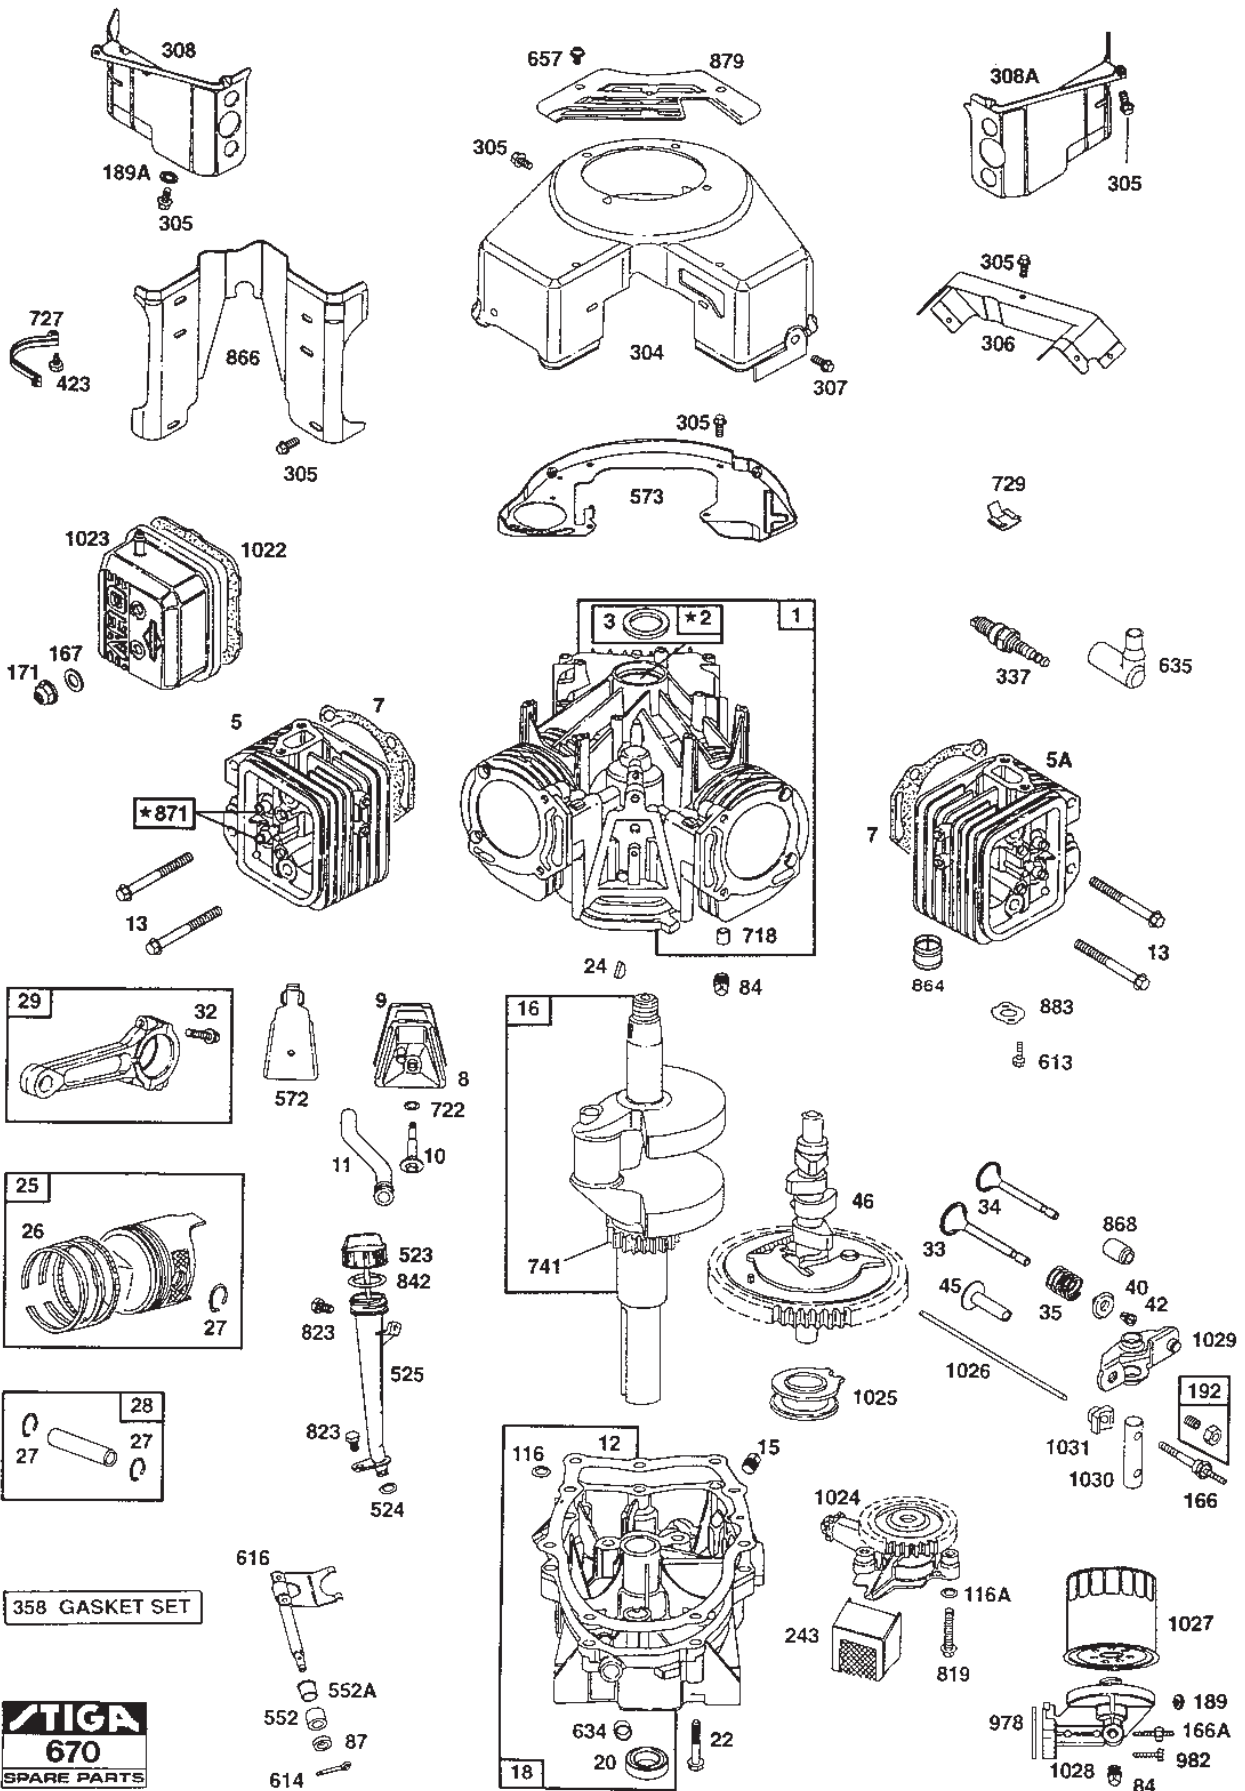

www.stiga.com

Utgåva Issue 46 - 2014		Cylinder Vevhus	Cylinder Crankcase		
Pos. Fig.	Antal Quantity	Art nr Part No	Benämning	Description	Anmärkning Notes
1	1	807787	Cylinder	Cylinder	
2	1	805687	Bussning	Bushing	
3	1	805101	Oil seal	Oil seal	
5	1	807821	Topplock	Cylinder Head	
5	1	807822	Topplock	Cylinder Head	
7	2	805653	Packning	Gasket	
8	1	807795	Vevhusventilation	Breather	
10	1	805751	Skruv	Screw	
11	1	805362	Rör	Tube	
12	1	805112	Packning	Gasket	
13	8	805097	Skruv	Screw	
15	1	805048	Oil drain plug	Oil drain plug	
16	1	807779	Governor gear	Crankshaft	
18	1	807638	Crankcase	Crankcase	
20	1	805049	Oil seal	Oil seal	
22	9	805696	Skruv	Screw	
24	1	806066	Kil	Key	
25	2	807888	Kolv	Piston	STD
25	2	807993	Kolv	Piston	0.030" oversize
25	2	807992	Kolv	Piston	0.020" oversize
25	2	807991	Kolv	Piston	0.010" oversize
26	2	807889	Fuel tank assy	Ring set	STD
26	2	807996	Fuel tank assy	Ring set	0.030" oversize
26	2	807995	Belt keeper	Ring set	0.020" oversize
26	2	807994	Fuel tank assy	Ring set	0.010" oversize
27	4	805099	Lasring	Lock	
28	2	807886	Kolvsprint	Piston Pin	
29	2	807803	Governor gear	Connecting Rod	0.020" undersize
29	2	807900	Bearing holder	Connecting Rod	
32	4	805395	Skruv	Screw	
33	2	807681	Exhaust valve	Exhaust valve	
34	2	807680	Insugningsventil	Intake valve	
35	4	805937	Fjäder	Spring	
40	4	805092	Retainer	Retainer	
42	4	807683	Cover	Retainer	
45	4	262679	Valve tappet	Valve tappet	
46	1	807542	Kamaxel	Camshaft	
84	2	91488	Plugg	Plug	
87	1	805054	Seal	Seal	
116	1	805058	O-ring	O-ring	
116	2	805198	O-ring	O-ring	
166	1	805073	Stud	Stud	
166	4	805343	Stud	Stud	
167	4	805420	Bricka	Washer	
171	4	805019	Mutter	Nut	
189	1	806101	Bricka	Washer	
189	2	805449	Bricka	Washer	
192	2	807623	Skruv	Screw	
243	1	805964	Oil screen	Oil screen	