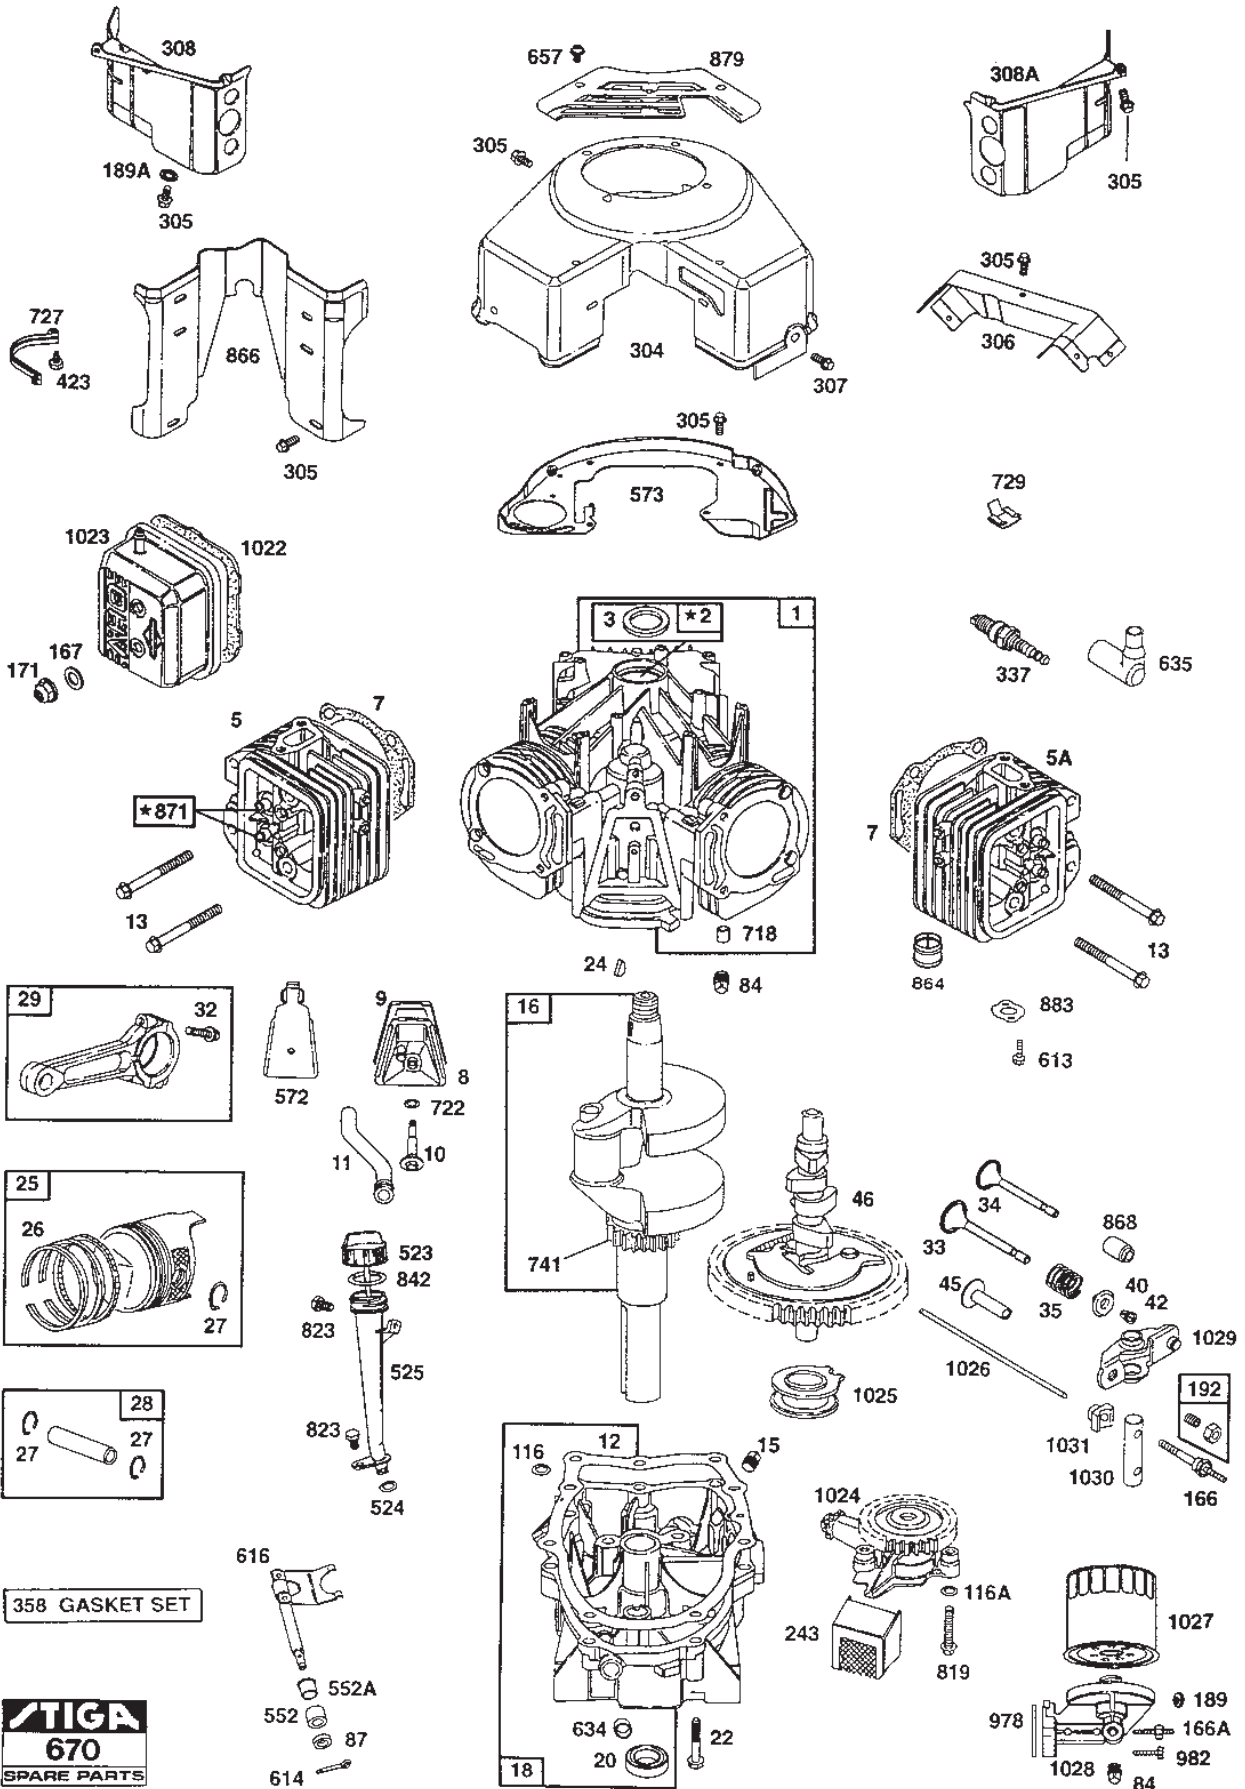

www.stiga.com

Utgåva Issue 46 - 2014		Cylinder Vevhus	Cylinder Crankcase		
Pos. Fig.	Antal Quantity	Art nr Part No	Benämning	Description	Anmärkning Notes
1	1	807787	Cylinder	Cylinder	
2	1	805687	Bussning	Bushing	
3	1	805101	Oil seal	Oil seal	
5	1	807821	Topplock	Cylinder Head	
5	1	807822	Topplock	Cylinder Head	
7	2	805653	Packning	Gasket	
8	1	807795	Vevhusventilation	Breather	
10	1	805751	Skruv	Screw	
11	1	805362	Rör	Tube	
12	1	805112	Packning	Gasket	
13	8	805097	Skruv	Screw	
15	1	805048	Oil drain plug	Oil drain plug	
16	1	807779	Governor gear	Crankshaft	
18	1	807638	Crankcase	Crankcase	
20	1	805049	Oil seal	Oil seal	
22	9	805696	Skruv	Screw	
24	1	806066	Kil	Key	
25	2	807888	Kolv	Piston	STD
25	2	807993	Kolv	Piston	0.030" oversize
25	2	807992	Kolv	Piston	0.020" oversize
25	2	807991	Kolv	Piston	0.010" oversize
26	2	807889	Fuel tank assy	Ring set	STD
26	2	807996	Fuel tank assy	Ring set	0.030" oversize
26	2	807995	Belt keeper	Ring set	0.020" oversize
26	2	807994	Fuel tank assy	Ring set	0.010" oversize
27	4	805099	Lasring	Lock	
28	2	807886	Kolvsprint	Piston Pin	
29	2	807803	Governor gear	Connecting Rod	0.020" undersize
29	2	807900	Bearing holder	Connecting Rod	
32	4	805395	Skruv	Screw	
33	2	807681	Exhaust valve	Exhaust valve	
34	2	807680	Insugningsventil	Intake valve	
35	4	805937	Fjäder	Spring	
40	4	805092	Retainer	Retainer	
42	4	807683	Cover	Retainer	
45	4	262679	Valve tappet	Valve tappet	
46	1	807542	Kamaxel	Camshaft	
84	2	91488	Plugg	Plug	
87	1	805054	Seal	Seal	
116	1	805058	O-ring	O-ring	
116	2	805198	O-ring	O-ring	
166	1	805073	Stud	Stud	
166	4	805343	Stud	Stud	
167	4	805420	Bricka	Washer	
171	4	805019	Mutter	Nut	
189	1	806101	Bricka	Washer	
189	2	805449	Bricka	Washer	
192	2	807623	Skruv	Screw	
243	1	805964	Oil screen	Oil screen	