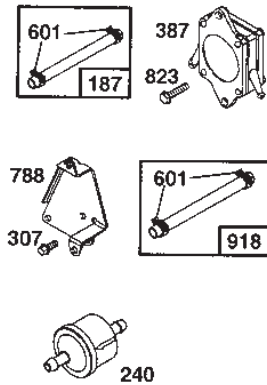

358 GASKET SET