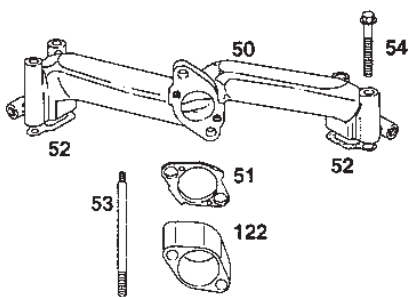

358 GASKET SET