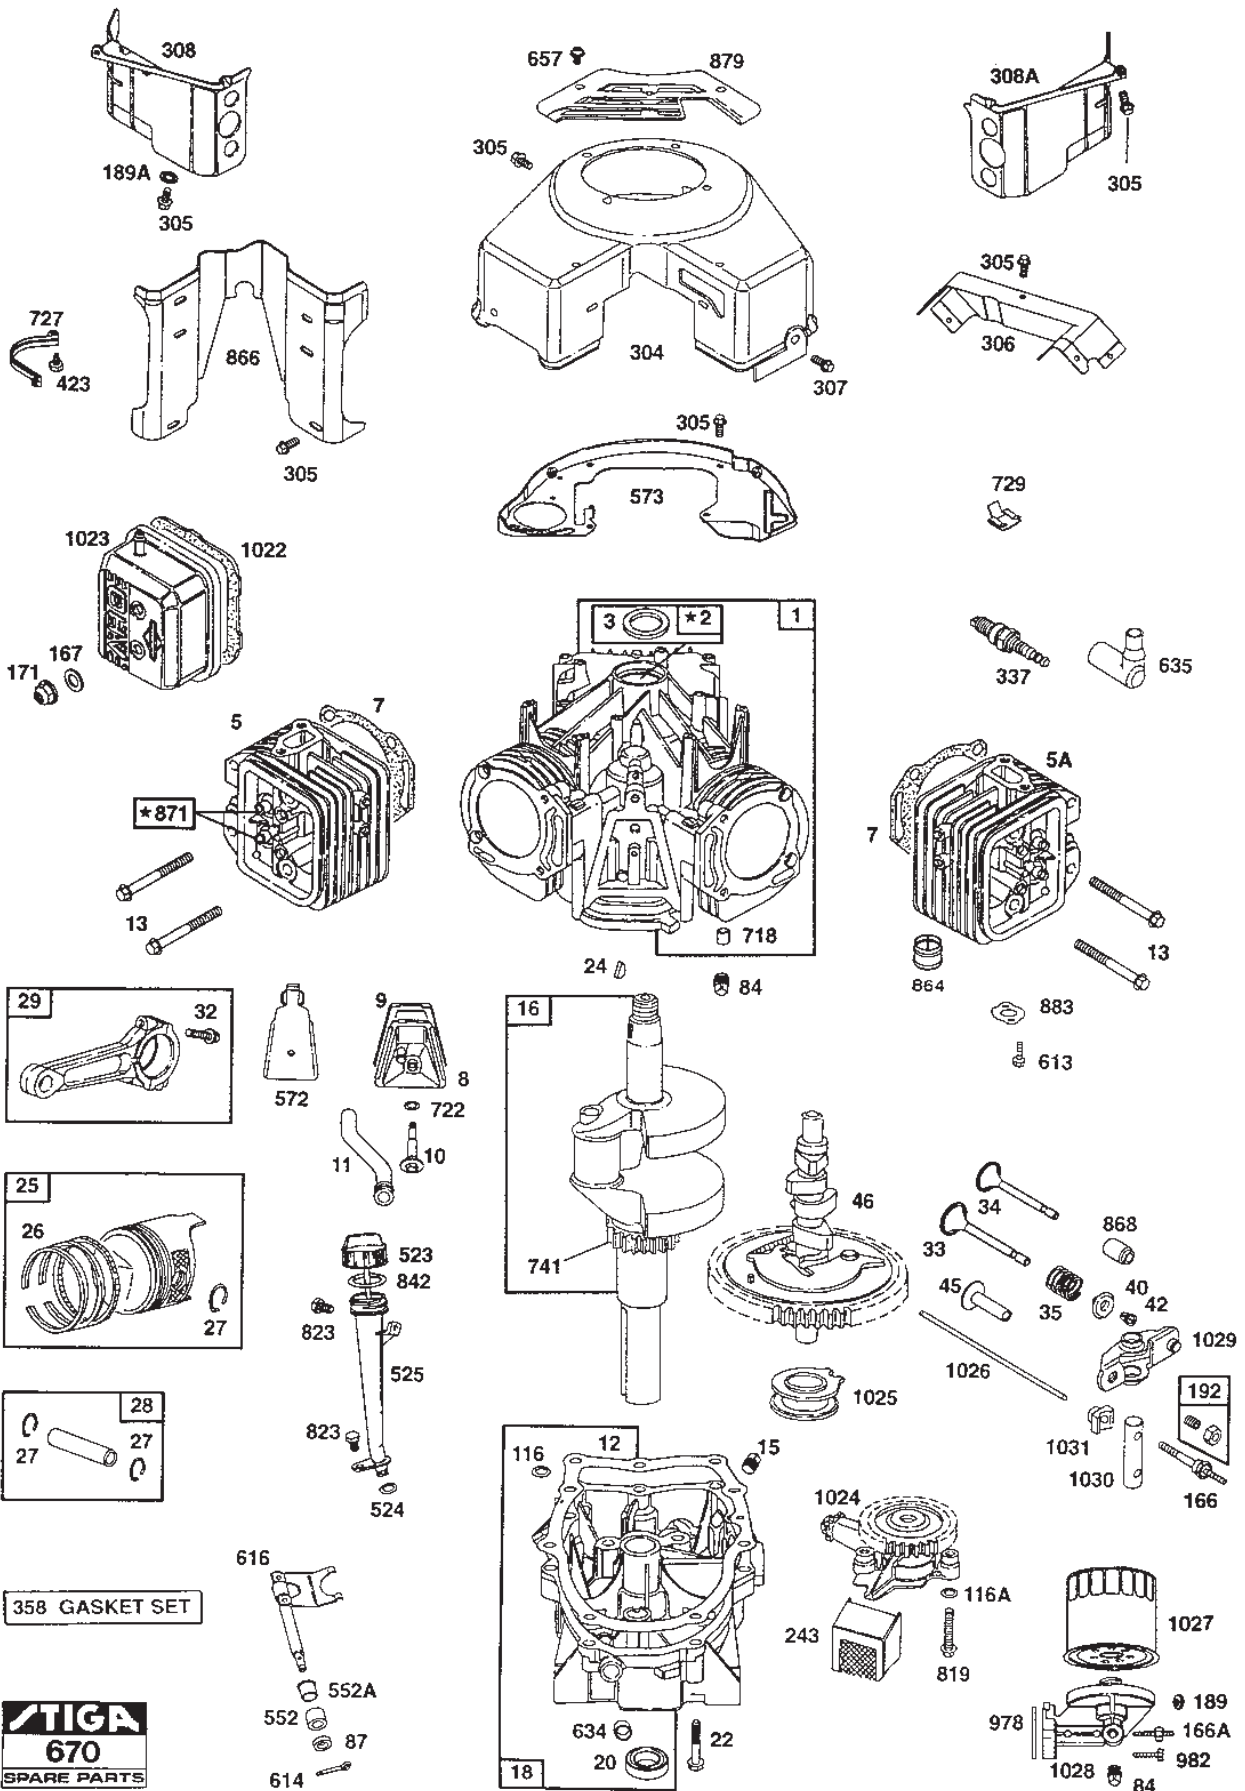

Utgåva Issue 46 - 2014		Cylinder Vevhus	Cylinder Crankcase		
Pos. Fig.	Antal Quantity	Art nr Part No	Benämning	Description	Anmärkning Notes
1	1	807787	Cylinder	Cylinder	
2	1	805687	Bussning	Bushing	
3	1	805101	Oil seal	Oil seal	
5	1	807821	Topplock	Cylinder Head	
5	1	807822	Topplock	Cylinder Head	
7	2	805653	Packning	Gasket	
8	1	807795	Vevhusventilation	Breather	
10	1	805751	Skruv	Screw	
11	1	805362	Rör	Tube	
12	1	805112	Packning	Gasket	
13	8	805097	Skruv	Screw	
15	1	805048	Oil drain plug	Oil drain plug	
16	1	807779	Governor gear	Crankshaft	
18	1	807638	Crankcase	Crankcase	
20	1	805049	Oil seal	Oil seal	
22	9	805696	Skruv	Screw	
24	1	806066	Kil	Key	
25	2	807888	Kolv	Piston	STD
25	2	807993	Kolv	Piston	0.030" oversize
25	2	807992	Kolv	Piston	0.020" oversize
25	2	807991	Kolv	Piston	0.010" oversize
26	2	807889	Fuel tank assy	Ring set	STD
26	2	807996	Fuel tank assy	Ring set	0.030" oversize
26	2	807995	Belt keeper	Ring set	0.020" oversize
26	2	807994	Fuel tank assy	Ring set	0.010" oversize
27	4	805099	Lasring	Lock	
28	2	807886	Kolvsprint	Piston Pin	
29	2	807803	Governor gear	Connecting Rod	0.020" undersize
29	2	807900	Bearing holder	Connecting Rod	
32	4	805395	Skruv	Screw	
33	2	807681	Exhaust valve	Exhaust valve	
34	2	807680	Insugningsventil	Intake valve	
35	4	805937	Fjäder	Spring	
40	4	805092	Retainer	Retainer	
42	4	807683	Cover	Retainer	
45	4	262679	Valve tappet	Valve tappet	
46	1	807542	Kamaxel	Camshaft	
84	2	91488	Plugg	Plug	
87	1	805054	Seal	Seal	
116	1	805058	O-ring	O-ring	
116	2	805198	O-ring	O-ring	
166	1	805073	Stud	Stud	
166	4	805343	Stud	Stud	
167	4	805420	Bricka	Washer	
171	4	805019	Mutter	Nut	
189	1	806101	Bricka	Washer	
189	2	805449	Bricka	Washer	
192	2	807623	Skruv	Screw	
243	1	805964	Oil screen	Oil screen