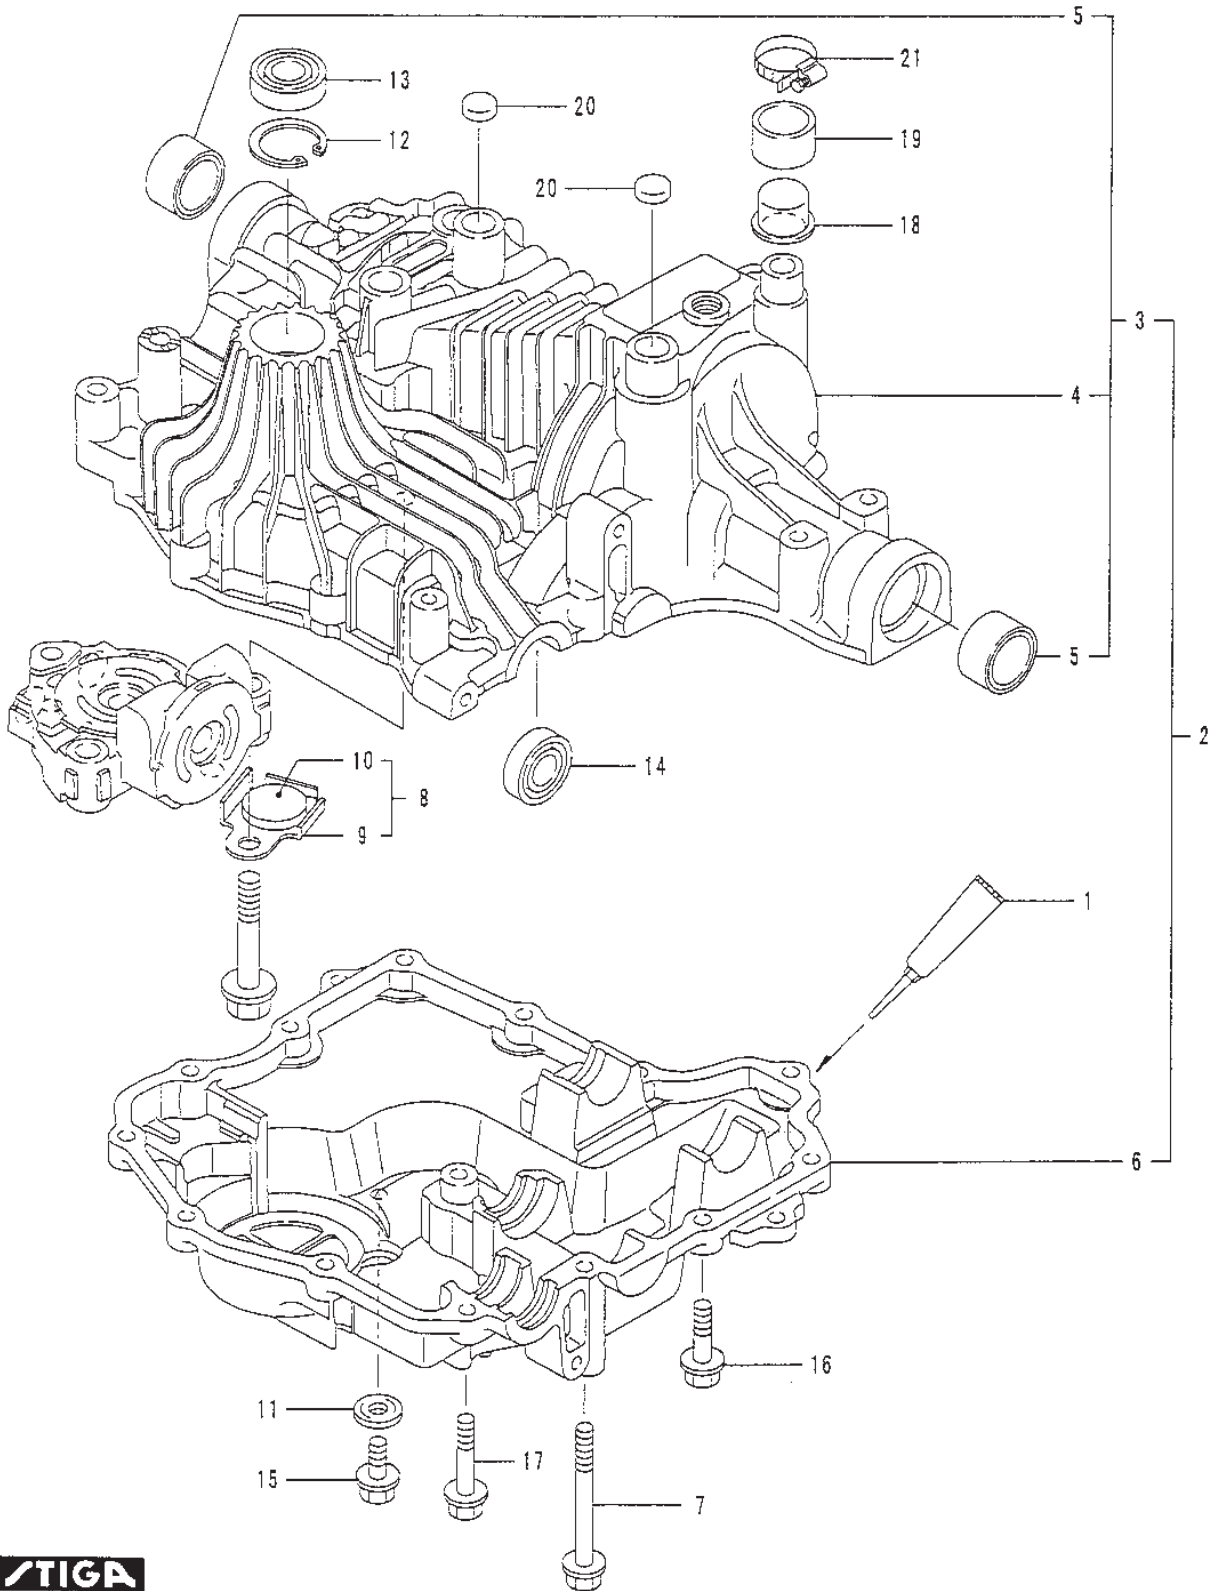

Utgåva Issue 46 - 2014		Kanzaki Transaxel K-61E Transmissionshus		Kanzaki Transaxle K-61E Transmission Case	
Pos. Fig.	Antal Quantity	Art nr Part No	Benämning	Description	Anmärkning Notes
1	1	1139-0223-01	Sealant	Sealant	
2	1	1139-1132-01	Transmissionshus Kpl	Transaxle Case Set	Inkl. pos 3-6
3	1	1139-1133-01	Övre Hus Kpl	Upper Case	Inkl. pos 4-5
6	1	1139-1134-01	Nedre Hus	Lower Case	
7	1	1139-1006-01	Bult	Bolt	
8	1	1139-1007-01	Magnet	Magnet	Inkl. pos 9-10
11	1	1139-1103-01	Bricka	Washer	
12	1	1139-1104-01	Lasring	Snap Ring	
13	1	1139-1119-01	Tätning	Seal 15*35*7	
14	1	1139-1120-01	Tätning	Seal 17*35*7	
15	1	1139-1123-01	Bult	Bolt	
16	11	1139-0244-01	Skruv	Screw	
17	2	1139-1126-01	Skruv	Screw	
18	1	1139-1131-01	Plugg	Plug (20)	
19	1	1139-1130-01	Hylsa	Collar (23X29X17)	
20	2	1139-1050-01	Plugg	Plug	
21	1	1139-1129-01	Slangklämma	Hose Clamp (28)