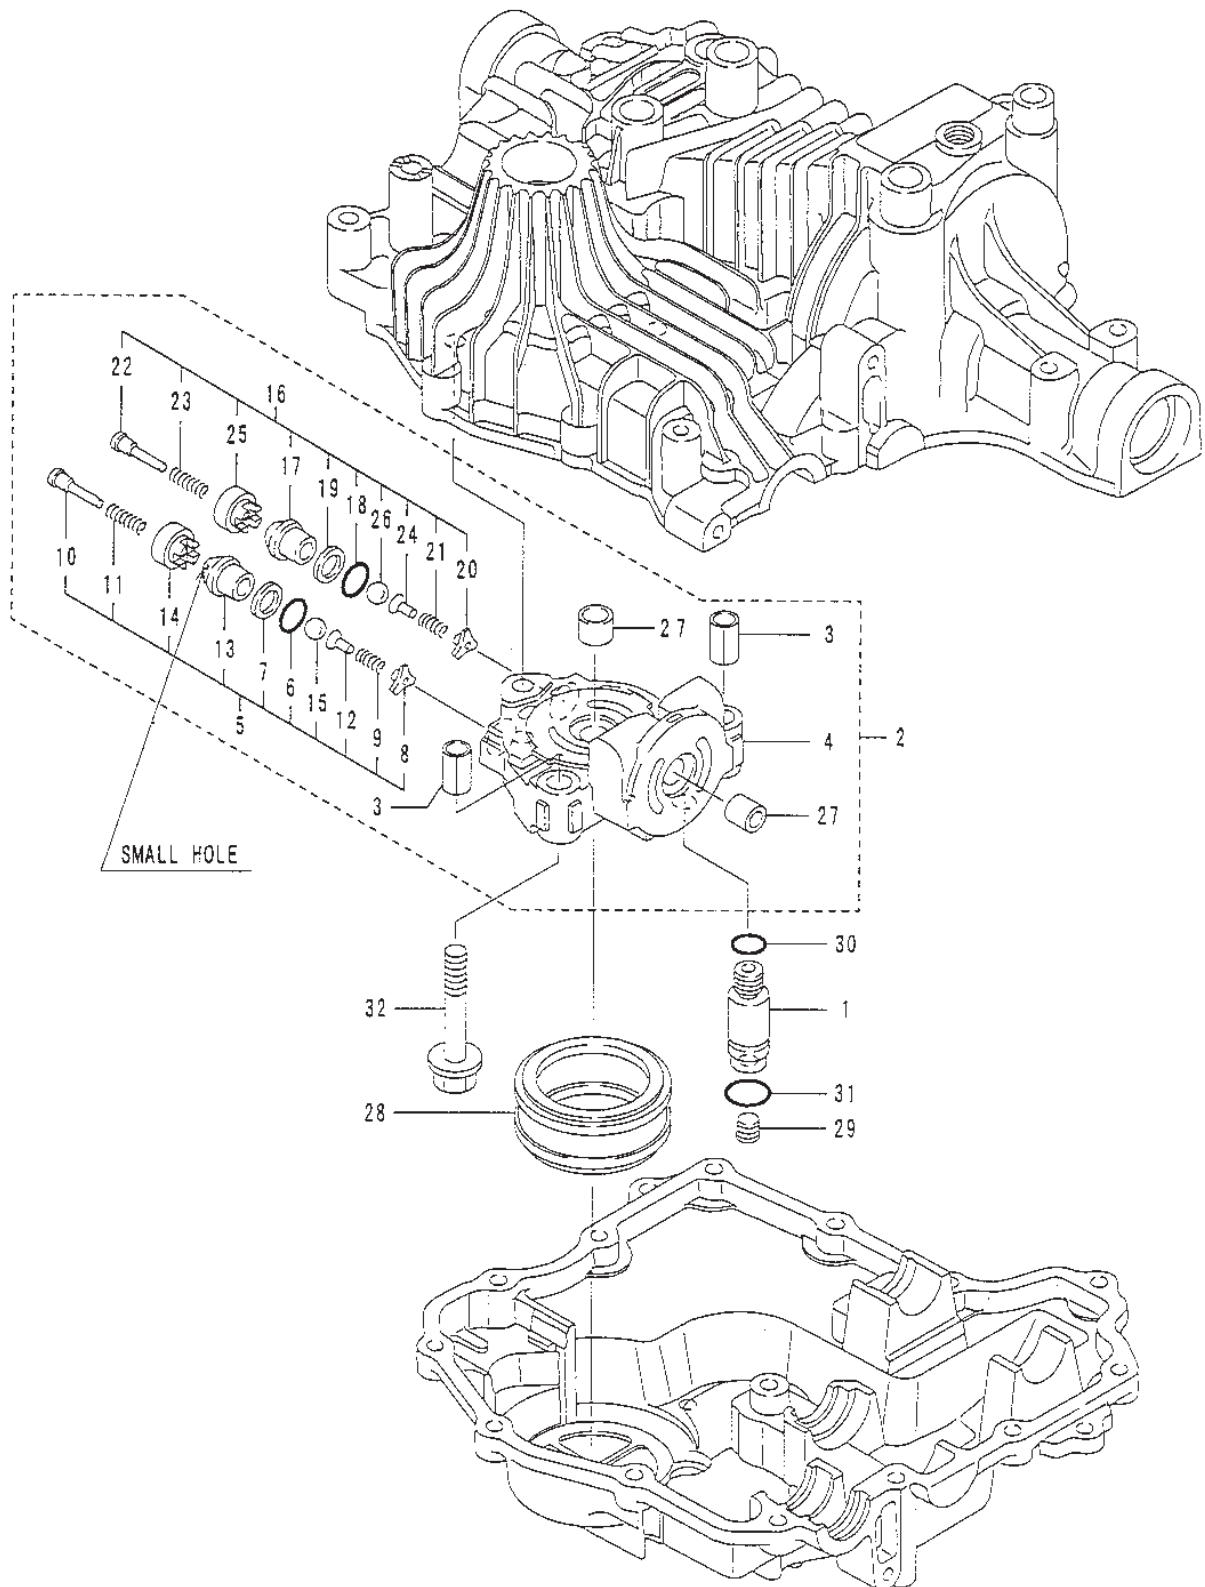

Utgåva Issue 46 - 2014		Kanzaki Transaxel K-61E Centrumhus		Kanzaki Transaxle K-61E Center Case	
Pos. Fig.	Antal Quantity	Art nr Part No	Benämning	Description	Anmärkning Notes
1	1	1139-1015-01	Anslutning	Connector	
2	1	1139-1009-02	Center case assy	Center case assy	Serie nr 5468 -
2	1	1139-1140-01	Service Sats	Service Kit	Serie nr 0001 -
2	1	1139-1009-01	Center case assy	Center case assy	Serie nr - 5468
3	2	1139-1008-01	Stift	Knock Pin	
5	1	1139-1011-01	Valve set	Valve set	Inkl. pos 6-15
6	1	1139-1013-01	O-Ring	O-Ring	
7	1	1139-1014-01	Ring	Back-Up Ring	
16	1	1139-1012-01	Valve set	Valve set	Inkl. pos. 17-26
18	1	1139-1013-01	O-Ring	O-Ring	
19	1	1139-1014-01	Ring	Back-Up Ring	
27	2	1139-1121-01	Bussning	Bushing	
28	1	1139-1016-01	Filter	Filter	
29	1	1139-1107-01	Plugg	Plug	
30	1	1139-1113-01	O-Ring	O-Ring	
31	1	1139-1115-01	O-Ring	O-Ring	
32	3	1139-1125-01	Bult	Bolt