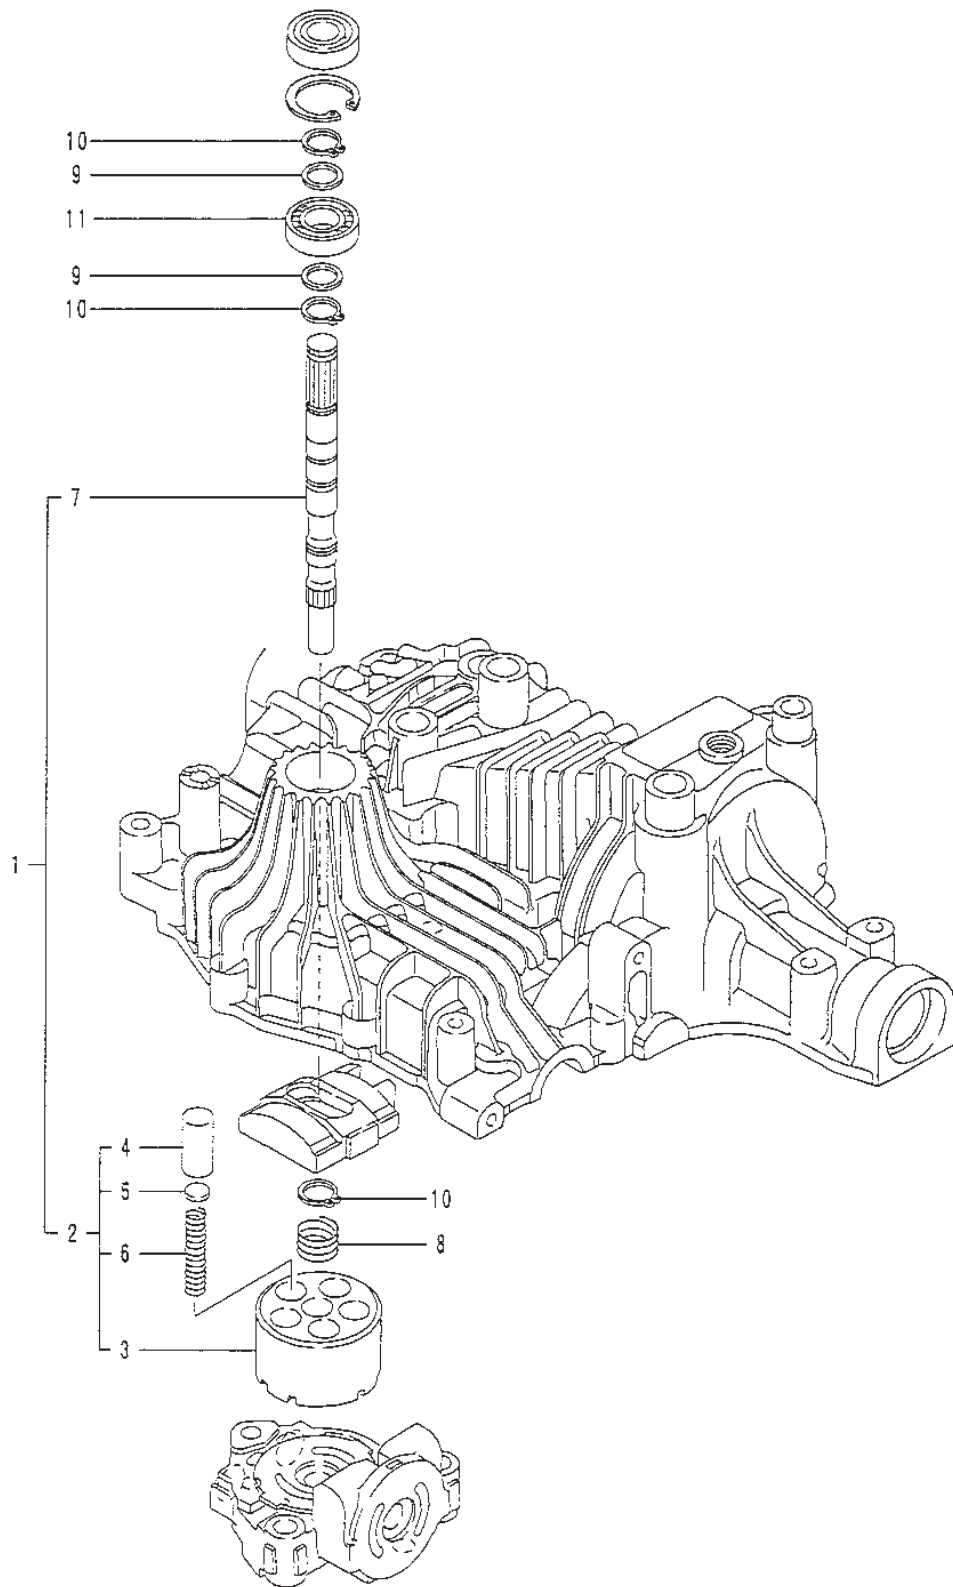

Utgåva Issue 46 - 2014		Kanzaki Transaxel K-61E Pumpaxel		Kanzaki Transaxle K-61E Pump Shaft	
Pos. Fig.	Antal Quantity	Art nr Part No	Benämning	Description	Anmärkning Notes
1	1	1139-1135-01	Pumpaxel Kpl	Pump Shaft Set	Inkl. pos. 2-7
2	1	1139-1139-01	Cylinderblock Kpl	Cylinder Block Assy	Inkl. pos 3-6
7	1	1139-1020-02	Pumpaxel	Pump Shaft	
8	1	1139-1018-01	Fjäder	Spring	
9	2	1139-1019-01	Bricka	Washer	
10	3	1139-1021-01	Lasring	Snap Ring	
11	1	1139-1110-01	Kullager	Ball Bearing