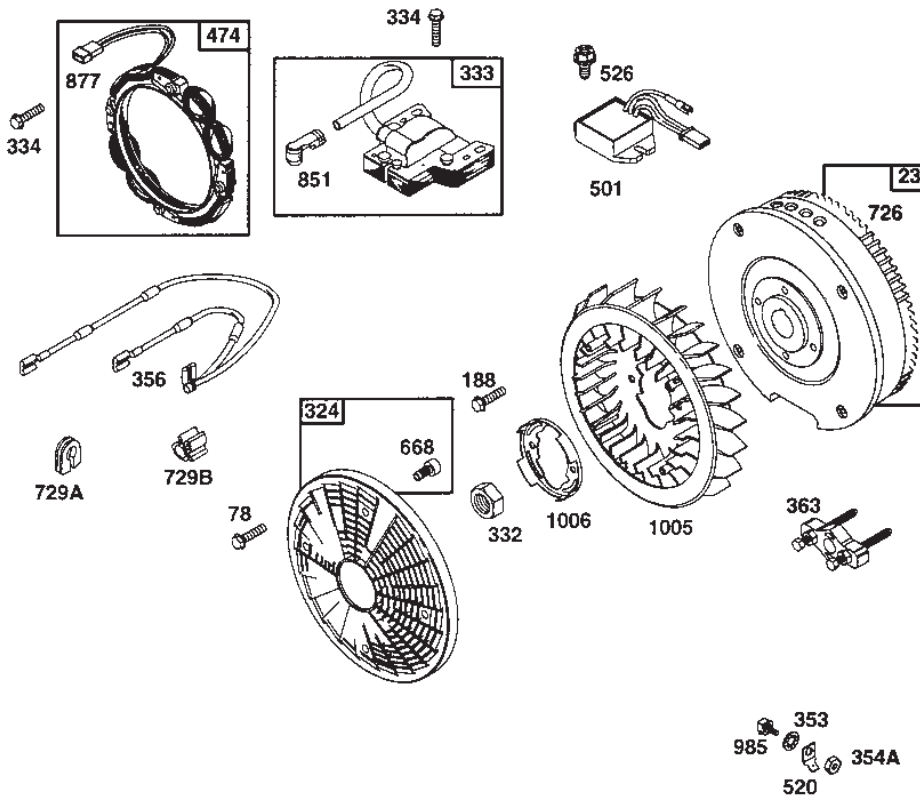

Utgåva Issue 47 - 2014		Elssystem Startmotor		Electric System Starter Motor	
Pos. Fig.	Antal Quantity	Art nr Part No	Benämning	Description	Anmärkning Notes
23	1	808132	Fuel tank	Flywheel	
78	3	805447	Skruv	Screw	
188	2	805247	Skruv	Screw	
188	4	94627	Skruv	Screw	
309	1	497401	Starter motor	Starter motor	
310	2	94004	Bult	Bolt	
324	1	494439	Nät	Screen	
332	1	806028	Mutter	Nut	
333	1	492341	Armature magneto	Armature magneto	
334	6	805407	Skruv	Screw	
353	1	92791	Bricka	Washer	
354	1	90576	Mutter	Nut	
356	1	493792	Gasreglage	Throttle Cable	
363	1	19203	Avdragare	Puller	Tillbehör/Accessory
474	1	393295	Generator	Alternator	
501	1	394890	Regulator	Regulator	
503	1	806000	Strap	Strap	
510	1	495878	Drev kpl	Drive assy	
513	1	389003	Koppling	Clutch	
513	1	398003	Koppling kpl	Clutch Ass.Y	
520	1	93722	Anslutningsbleck	Terminal	
526	2	805448	Skruv	Screw	
544	1	490309	Armature	Armature	
561	1	92278	Mutter	Nut	
668	1	805402	Distans	Spacer	
726	1	807805	Breather body	Gear	
729	1	805641	Hylsa	Grommet	
729	1	280470	Wire clip	Wire clip	
783	1	280104	Drev	Gear	
801	1	394856	Lock	Drive end cap	
802	1	494988	Bottenkapa	Commutator end cap	
803	1	494205	Hus	Housing	
851	1	493880	Terminal	Terminal	
876	1	495877	Retainer kit	Retainer kit	
877	1	393456	Connector	Connector	
896	1	94288	Stift	Roll pin	
985	1	398525	Isolator	Insulator	
1005	1	808082	Tab	Fan	
1006	1	224413	Hallare	Fan retainer