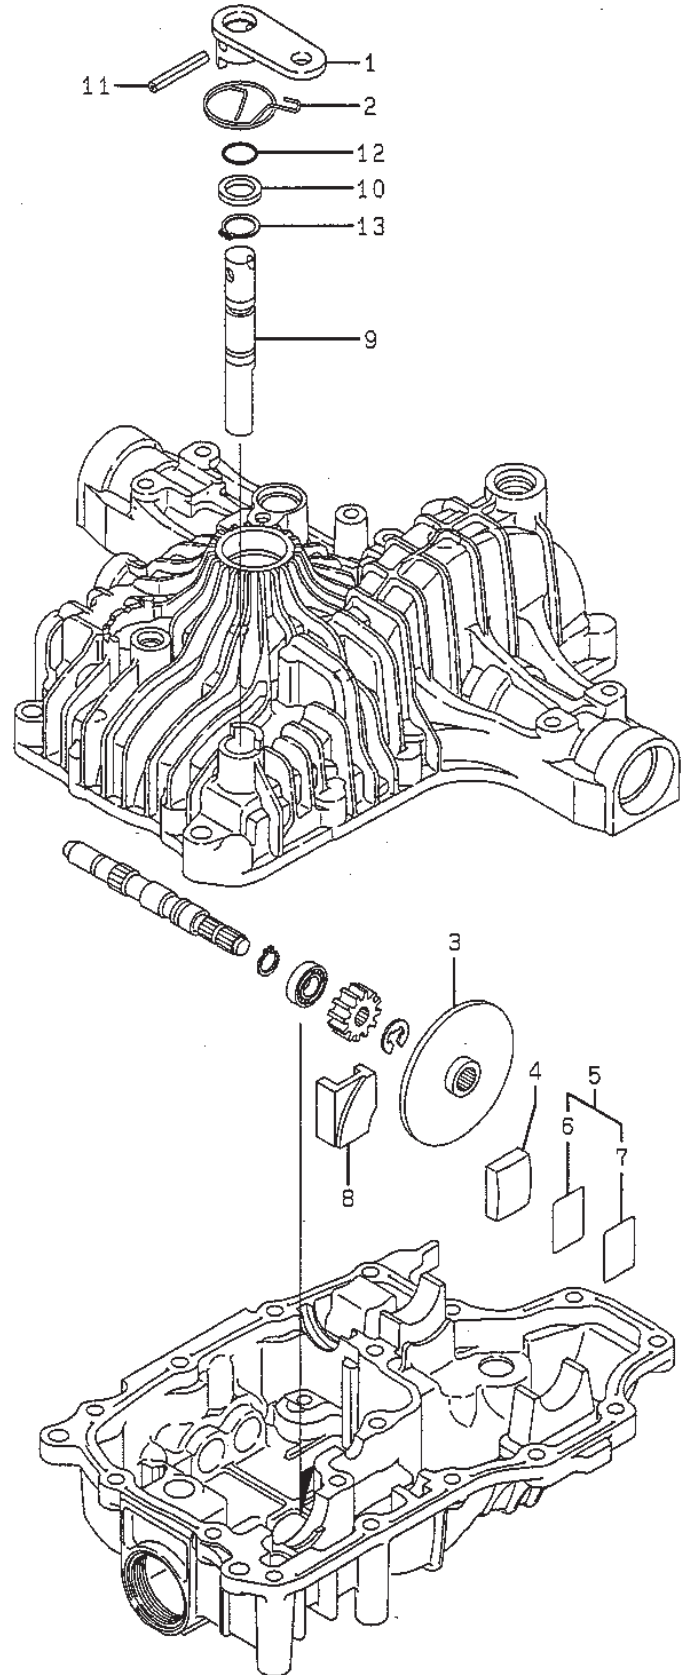

Utgåva Issue 47 - 2014		Transmission			
Pos. Fig.	Antal Quantity	Art nr Part No	Benämning	Description	Anmärkning Notes
1	1	1139-1227-01	Bromsarm	Brake Arm	/K62E/K66B/
2	1	1139-1228-01	Returfjäder	Return Spring	/K62E/K66B/
3	1	1139-1195-01	Bromsskiva	Brake Disc	/K62E/K66B/
4	1	1139-1196-01	Bromssko	Brake Shoe	/K62E/K66B/
5	1	1139-1198-01	Shimssats	Shim Set	Inkl. pos 6 - 7/K62E/ K66B/
8	1	1139-1200-01	Tryckplatta	Brake Actuator	/K62E/K66B/
9	1	1139-1197-01	Bromsaxel	Brake Shaft	/K62E/K66B/
10	1	1139-1199-01	Bricka	Washer	/K62E/K66B/
11	1	1139-1285-01	Stift	Pin	/K62E/K66B/
12	1	1139-1114-01	O-Ring	O-Ring	/K62E/K66B/
13	1	1139-1278-01	Lasring	Ring	/K62E/K66B/