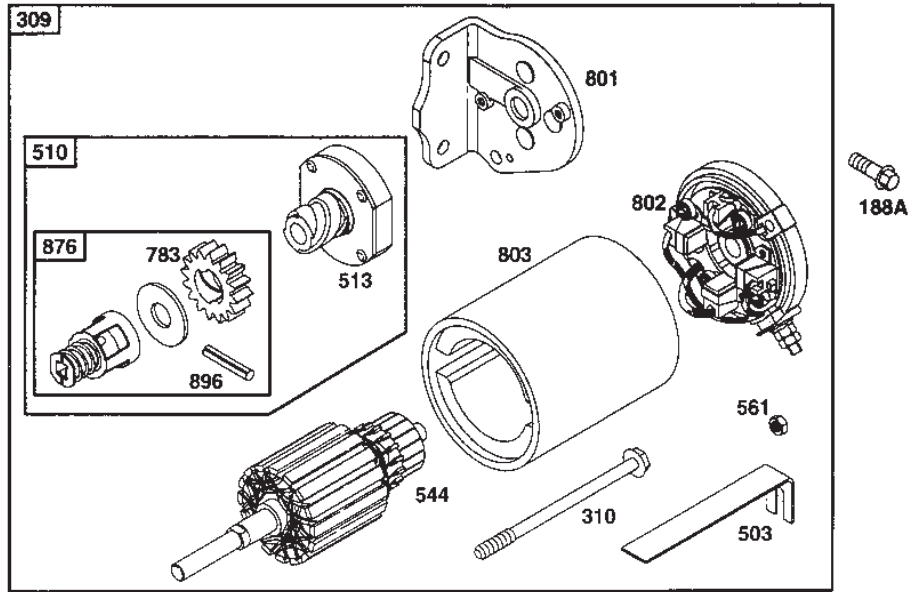

Utgåva Issue 47 - 2014		Elssystem Startmotor		Electric System Starter Motor	
Pos. Fig.	Antal Quantity	Art nr Part No	Benämning	Description	Anmärkning Notes
23	1	808132	Fuel tank	Flywheel	
78	3	805447	Skruv	Screw	
188	2	805247	Skruv	Screw	
188	4	94627	Skruv	Screw	
309	1	497401	Starter motor	Starter motor	
310	2	94004	Bult	Bolt	
324	1	494439	Nät	Screen	
332	1	806028	Mutter	Nut	
333	1	492341	Armature magneto	Armature magneto	
334	6	805407	Skruv	Screw	
353	1	92791	Bricka	Washer	
354	1	90576	Mutter	Nut	
356	1	493792	Gasreglage	Throttle Cable	
363	1	19203	Avdragare	Puller	Tillbehör/Accessory
474	1	393295	Generator	Alternator	
501	1	394890	Regulator	Regulator	
503	1	806000	Strap	Strap	
510	1	495878	Drev kpl	Drive assy	
513	1	389003	Koppling	Clutch	
513	1	398003	Koppling kpl	Clutch Ass.Y	
520	1	93722	Anslutningsbleck	Terminal	
526	2	805448	Skruv	Screw	
544	1	490309	Armature	Armature	
561	1	92278	Mutter	Nut	
668	1	805402	Distans	Spacer	
726	1	807805	Breather body	Gear	
729	1	805641	Hylsa	Grommet	
729	1	280470	Wire clip	Wire clip	
783	1	280104	Drev	Gear	
801	1	394856	Lock	Drive end cap	
802	1	494988	Bottenkapa	Commutator end cap	
803	1	494205	Hus	Housing	
851	1	493880	Terminal	Terminal	
876	1	495877	Retainer kit	Retainer kit	
877	1	393456	Connector	Connector	
896	1	94288	Stift	Roll pin	
985	1	398525	Isolator	Insulator	
1005	1	808082	Tab	Fan	
1006	1	224413	Hallare	Fan retainer