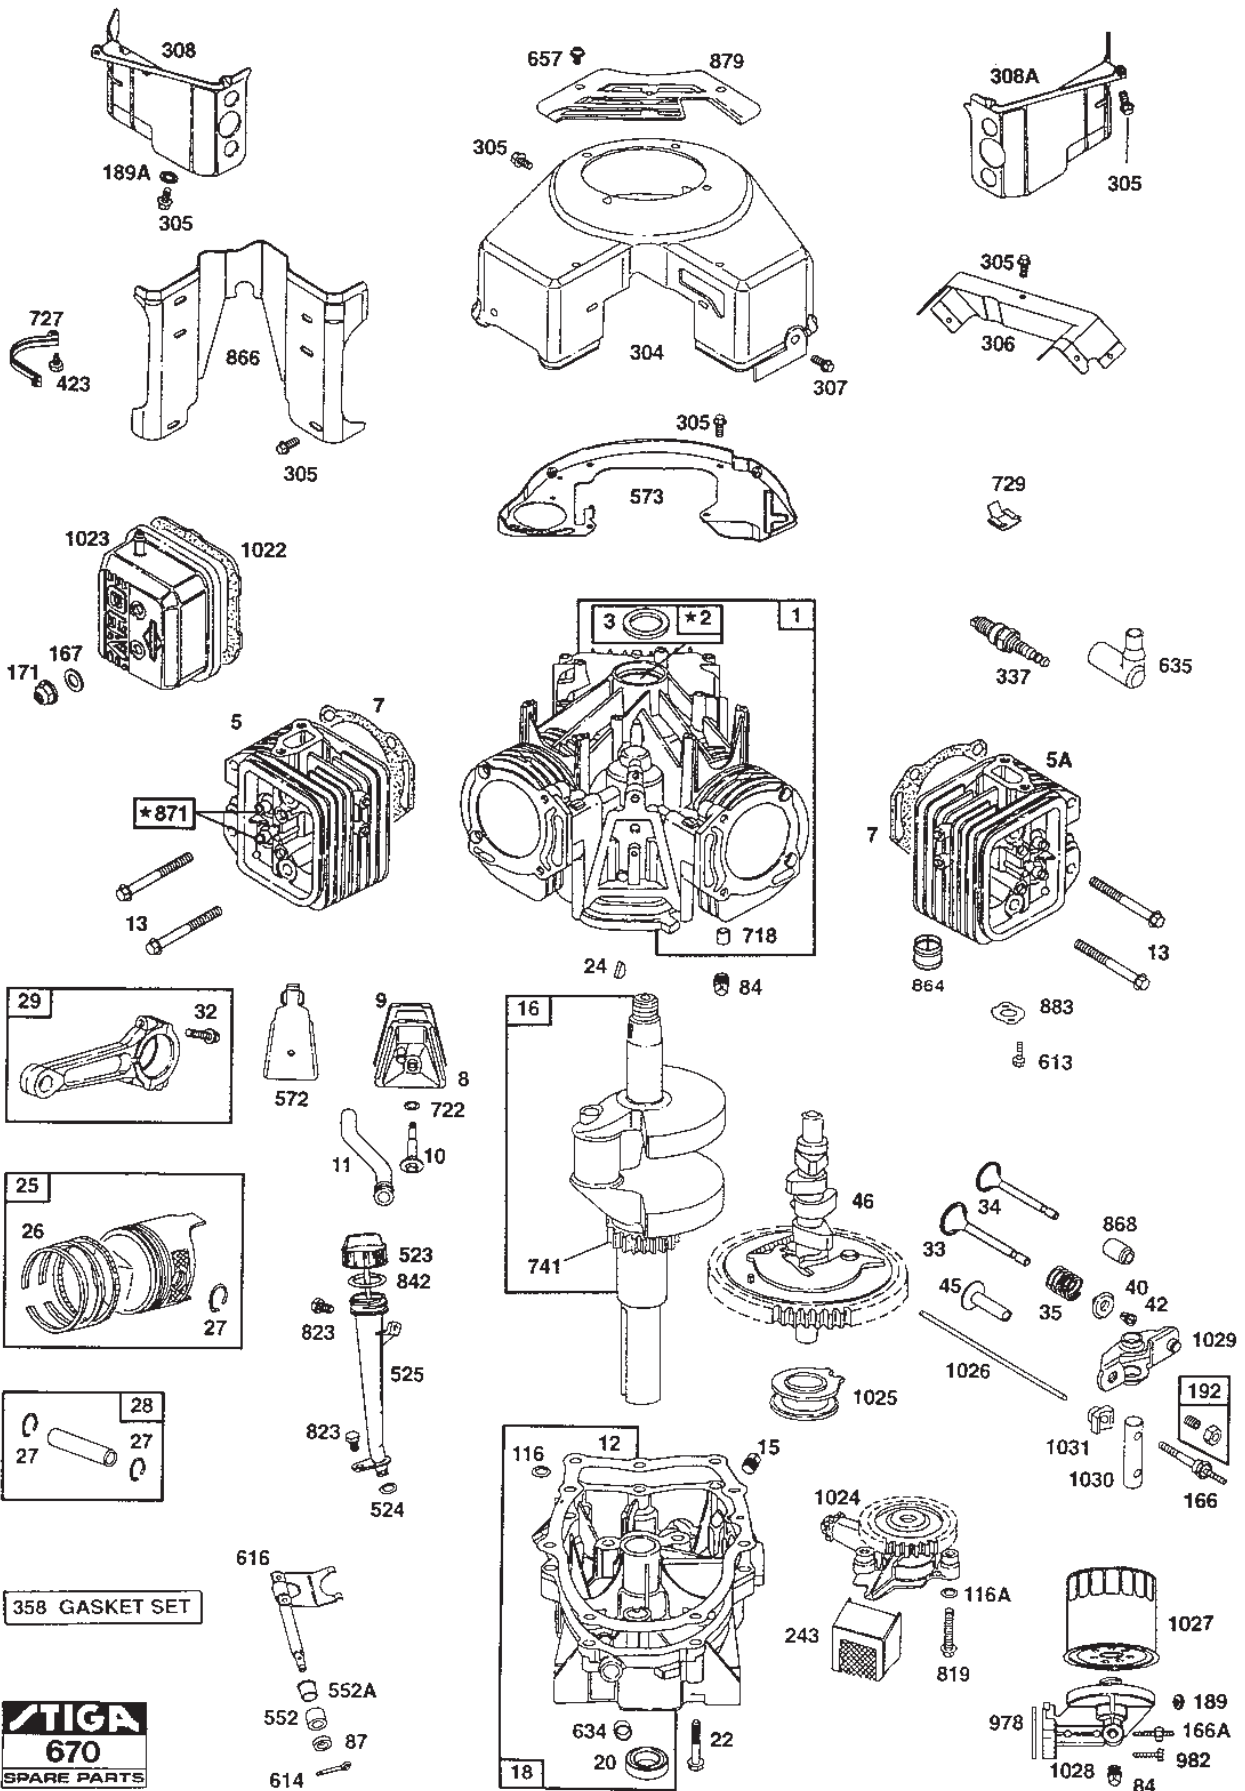

Utgåva Issue 47 - 2014		Cylinder Vevhus	Cylinder Crankcase		
Pos. Fig.	Antal Quantity	Art nr Part No	Benämning	Description	Anmärkning Notes
1	1	807787	Cylinder	Cylinder	
2	1	805687	Bussning	Bushing	
3	1	805101	Oil seal	Oil seal	
5	1	807821	Topplöck	Cylinder Head	
5	1	807822	Topplöck	Cylinder Head	
7	2	805653	Packning	Gasket	
8	1	807795	Vevhusventilation	Breather	
10	1	805751	Skruv	Screw	
11	1	805362	Rör	Tube	
12	1	805112	Packning	Gasket	
13	8	805097	Skruv	Screw	
15	1	805048	Oil drain plug	Oil drain plug	
16	1	807779	Governor gear	Crankshaft	
18	1	807638	Crankcase	Crankcase	
20	1	805049	Oil seal	Oil seal	
22	9	805696	Skruv	Screw	
24	1	806066	Kil	Key	
25	2	807888	Kolv	Piston	STD
25	2	807993	Kolv	Piston	0.030" oversize
25	2	807992	Kolv	Piston	0.020" oversize
25	2	807991	Kolv	Piston	0.010" oversize
26	2	807889	Fuel tank assy	Ring set	STD
26	2	807996	Fuel tank assy	Ring set	0.030" oversize
26	2	807995	Belt keeper	Ring set	0.020" oversize
26	2	807994	Fuel tank assy	Ring set	0.010" oversize
27	4	805099	Lasring	Lock	
28	2	807886	Kolvspind	Piston Pin	
29	2	807803	Governor gear	Connecting Rod	0.020" undersize
29	2	807900	Bearing holder	Connecting Rod	
32	4	805395	Skruv	Screw	
33	2	807681	Exhaust valve	Exhaust valve	
34	2	807680	Insugningsventil	Intake valve	
35	4	805937	Fjäder	Spring	
40	4	805092	Retainer	Retainer	
42	4	807683	Cover	Retainer	
45	4	262679	Valve tappet	Valve tappet	
46	1	807542	Kamaxel	Camshaft	
84	2	91488	Plugg	Plug	
87	1	805054	Seal	Seal	
116	1	805058	O-ring	O-ring	
116	2	805198	O-ring	O-ring	
166	1	805073	Stud	Stud	
166	4	805343	Stud	Stud	
167	4	805420	Bricka	Washer	
171	4	805019	Mutter	Nut	
189	1	806101	Bricka	Washer	
189	2	805449	Bricka	Washer	
192	2	807623	Skruv	Screw	
243	1	805964	Oil screen	Oil screen