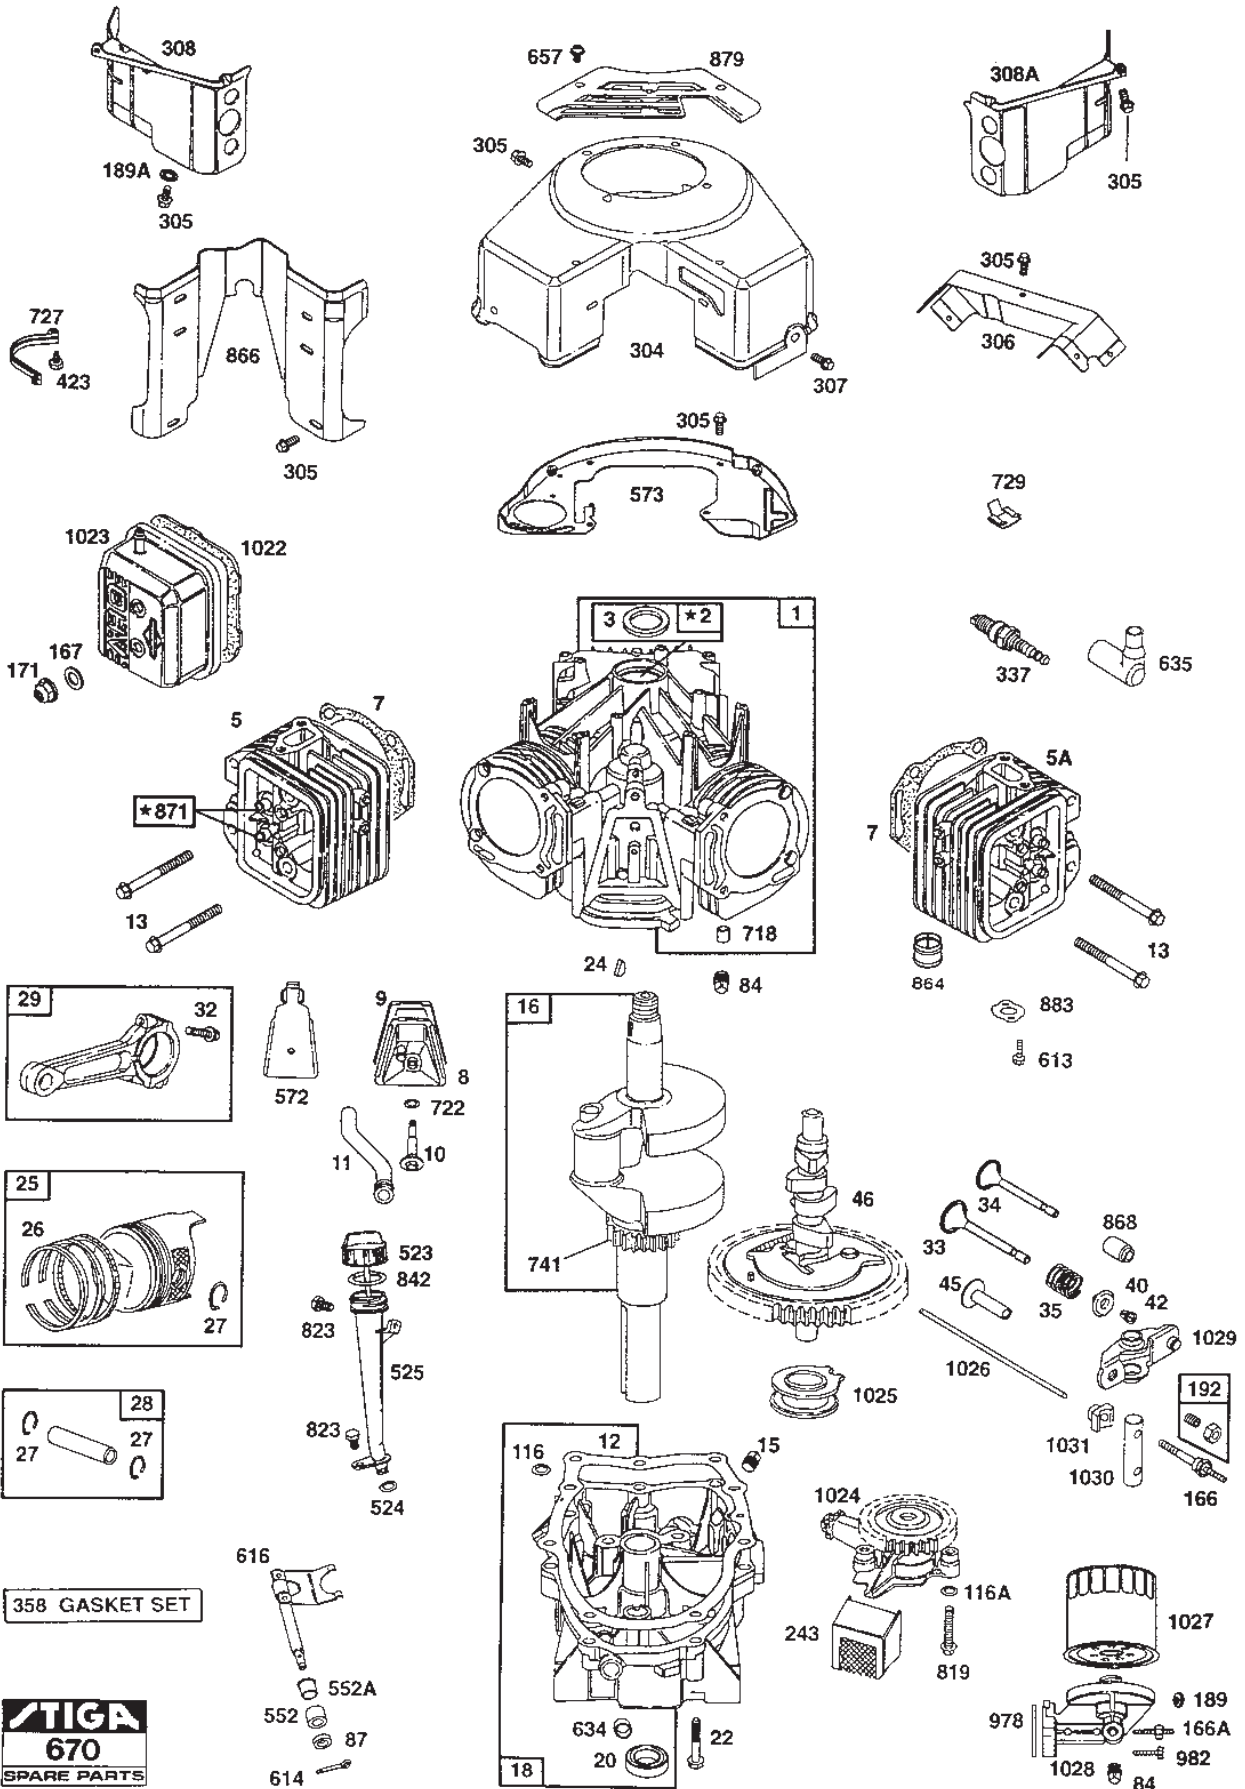

www.stiga.com

Utgåva Issue 48 - 2014		Cylinder Vevhus	Cylinder Crankcase		
Pos. Fig.	Antal Quantity	Art nr Part No	Benämning	Description	Anmärkning Notes
1	1	807787	Cylinder	Cylinder	
2	1	805687	Bussning	Bushing	
3	1	805101	Oil seal	Oil seal	
5	1	807821	Topplock	Cylinder Head	
5	1	807822	Topplock	Cylinder Head	
7	2	805653	Packning	Gasket	
8	1	807795	Vevhusventilation	Breather	
10	1	805751	Skruv	Screw	
11	1	805362	Rör	Tube	
12	1	805112	Packning	Gasket	
13	8	805097	Skruv	Screw	
15	1	805048	Oil drain plug	Oil drain plug	
16	1	807779	Governor gear	Crankshaft	
18	1	807638	Crankcase	Crankcase	
20	1	805049	Oil seal	Oil seal	
22	9	805696	Skruv	Screw	
24	1	806066	Kil	Key	
25	2	807888	Kolv	Piston	STD
25	2	807993	Kolv	Piston	0.030" oversize
25	2	807992	Kolv	Piston	0.020" oversize
25	2	807991	Kolv	Piston	0.010" oversize
26	2	807889	Fuel tank assy	Ring set	STD
26	2	807996	Fuel tank assy	Ring set	0.030" oversize
26	2	807995	Belt keeper	Ring set	0.020" oversize
26	2	807994	Fuel tank assy	Ring set	0.010" oversize
27	4	805099	Lasring	Lock	
28	2	807886	Kolvsprint	Piston Pin	
29	2	807803	Governor gear	Connecting Rod	0.020" undersize
29	2	807900	Bearing holder	Connecting Rod	
32	4	805395	Skruv	Screw	
33	2	807681	Exhaust valve	Exhaust valve	
34	2	807680	Insugningsventil	Intake valve	
35	4	805937	Fjäder	Spring	
40	4	805092	Retainer	Retainer	
42	4	807683	Cover	Retainer	
45	4	262679	Valve tappet	Valve tappet	
46	1	807542	Kamaxel	Camshaft	
84	2	91488	Plugg	Plug	
87	1	805054	Seal	Seal	
116	1	805058	O-ring	O-ring	
116	2	805198	O-ring	O-ring	
166	1	805073	Stud	Stud	
166	4	805343	Stud	Stud	
167	4	805420	Bricka	Washer	
171	4	805019	Mutter	Nut	
189	1	806101	Bricka	Washer	
189	2	805449	Bricka	Washer	
192	2	807623	Skruv	Screw	
243	1	805964	Oil screen	Oil screen	