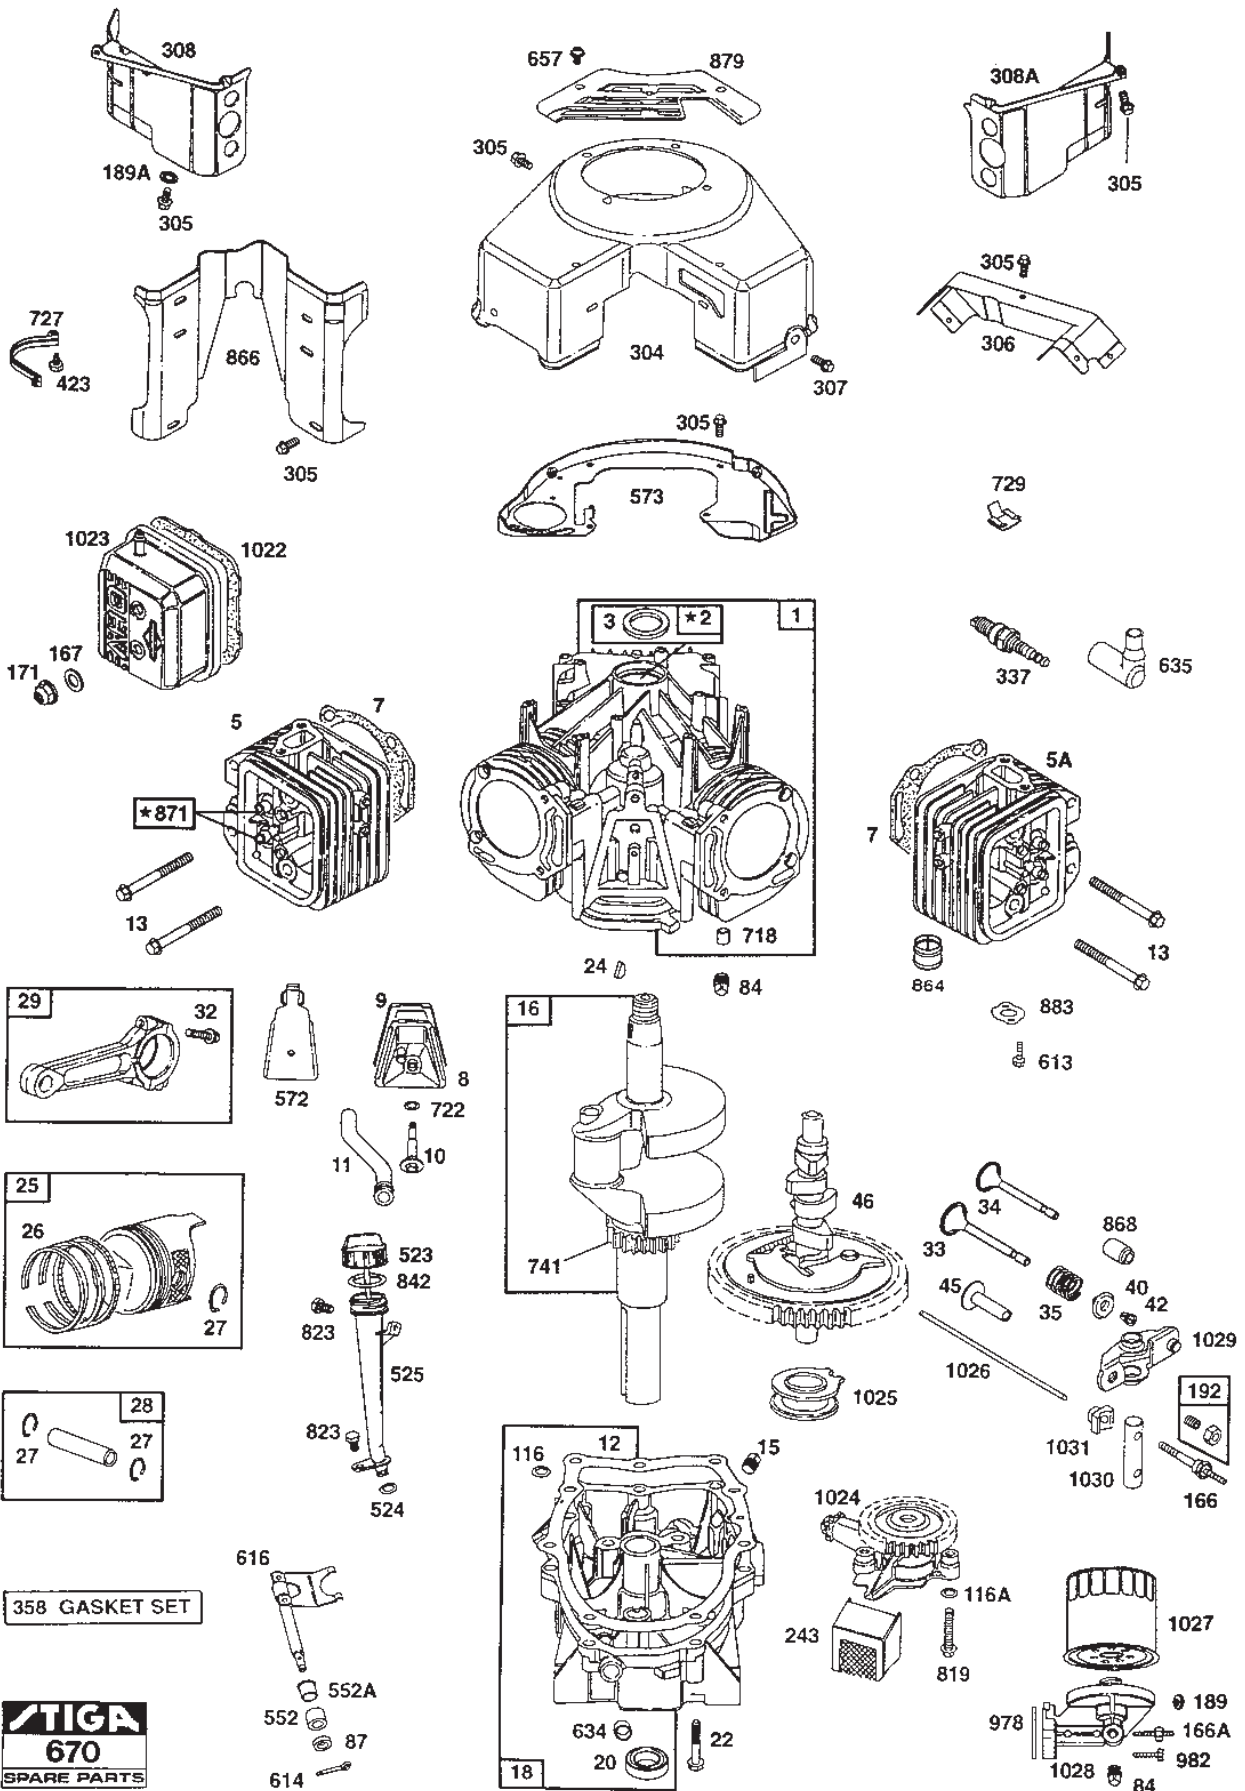

Utgåva Issue 48 - 2014		Cylinder Vevhus Cylinder Crankcase			
Pos. Fig.	Antal Quantity	Art nr Part No	Benämning	Description	Anmärkning Notes
1030	2	805342	Axel	Shaft	
1031	4	805341	Fäste	Support